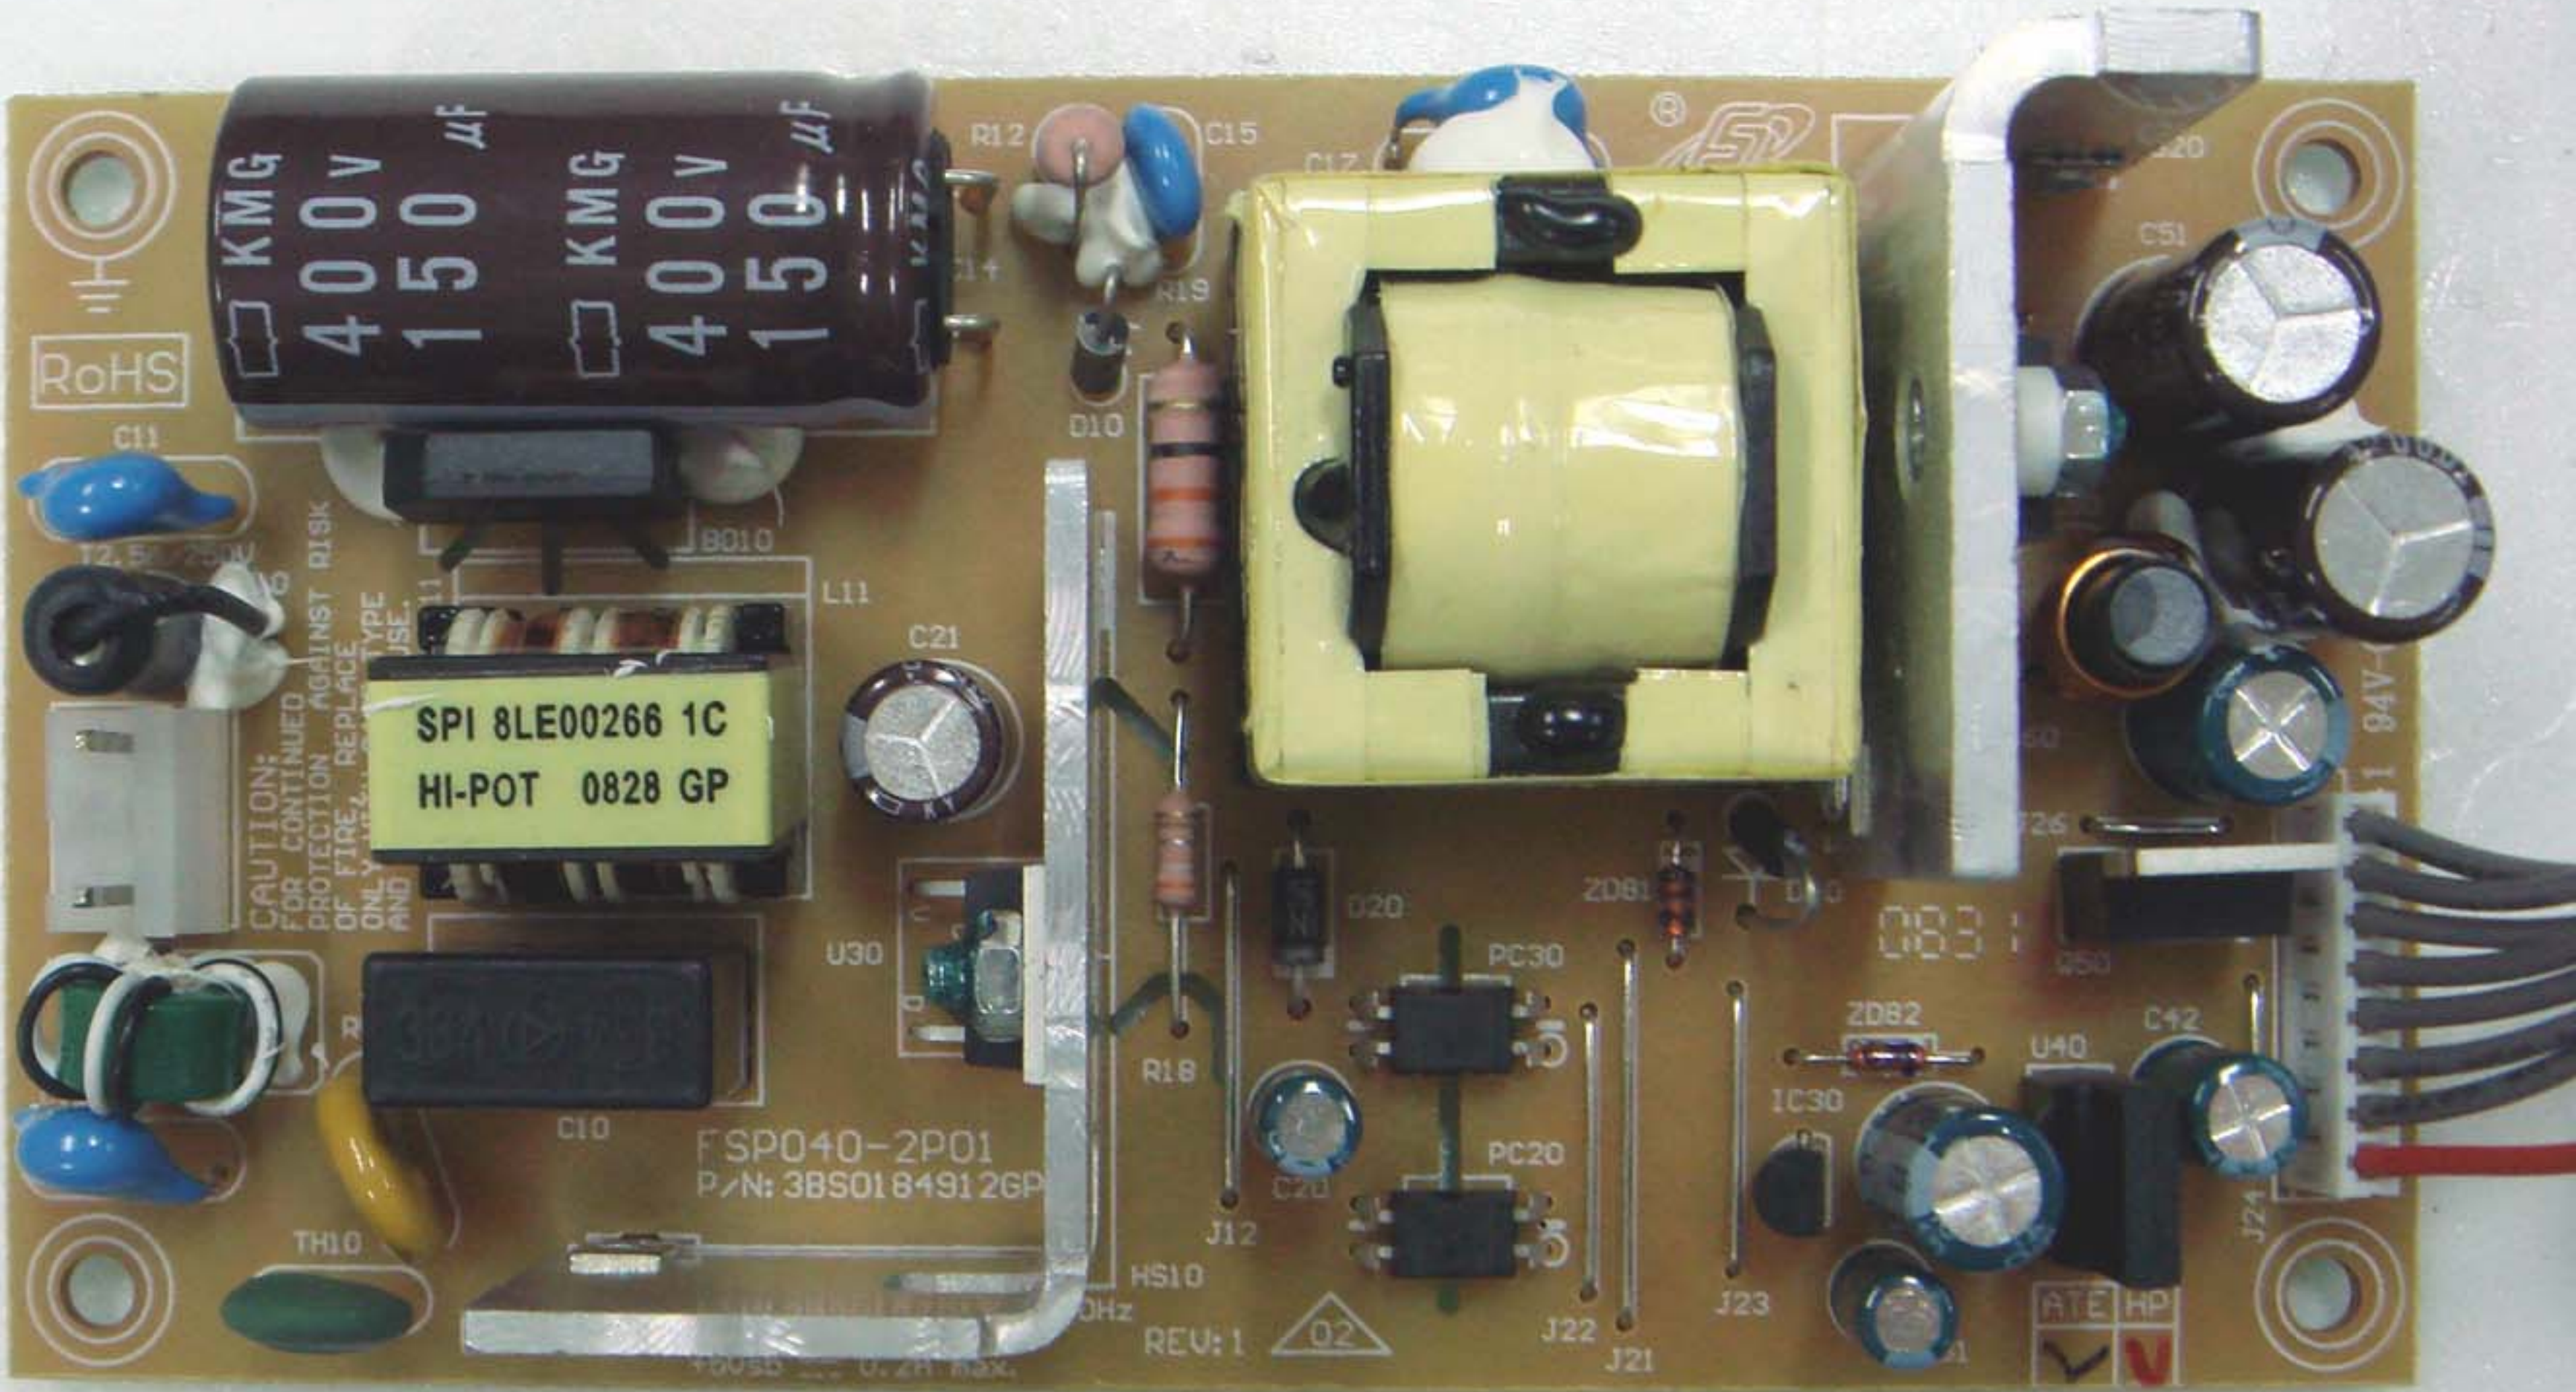

PS634V M/B
7747-1A
G R-4
8.3V101.01A
001F03E9E1E4

MADE IN TAIWAN

U33
EVA8000
20080815

U27
SMPS634
0.067

X1
X2
X3
X4
X5
X6
X7
X8
X9
X10
X11
X12
X13
X14
X15
X16
X17
X18
X19
X20
X21
X22
X23
X24
X25
X26
X27
X28
X29
X30
X31
X32
X33
X34
X35
X36
X37
X38
X39
X40
X41
X42
X43
X44
X45
X46
X47
X48
X49
X50
X51
X52
X53
X54
X55
X56
X57
X58
X59
X60
X61
X62
X63
X64
X65
X66
X67
X68
X69
X70
X71
X72
X73
X74
X75
X76
X77
X78
X79
X80
X81
X82
X83
X84
X85
X86
X87
X88
X89
X90
X91
X92
X93
X94
X95
X96
X97
X98
X99
X100

FT 375A/32V
X2 5MHz

THIS UNIT IS A V.A.C. ENGINEERED UNIT. CONTACT THE MANUFACTURER FOR MORE INFORMATION.

05-RR-NN

KING LIFE No. KR-50

TV
LEVEL
VOI

6
7
8
9
10
11
12
13
14
15
16
17

5 6 7 8 9 10 11 12 13 14 15 16 17 18 19