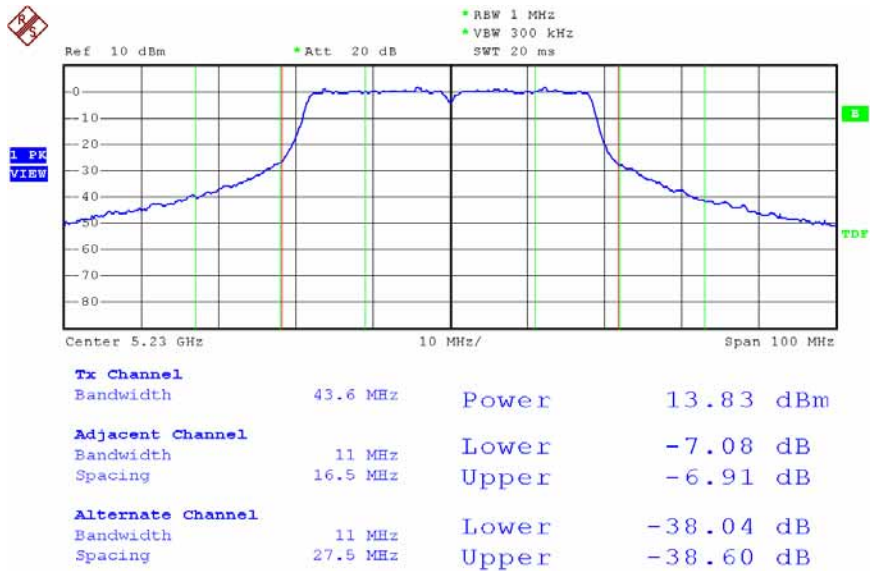

Date: 13.DEC.2007 14:23:03

Modulation Standard: 802.11Draft n, 40MHz (270Mbps) - ANT-R1 + ANT-R3 (ANT-R3)
Channel: 46