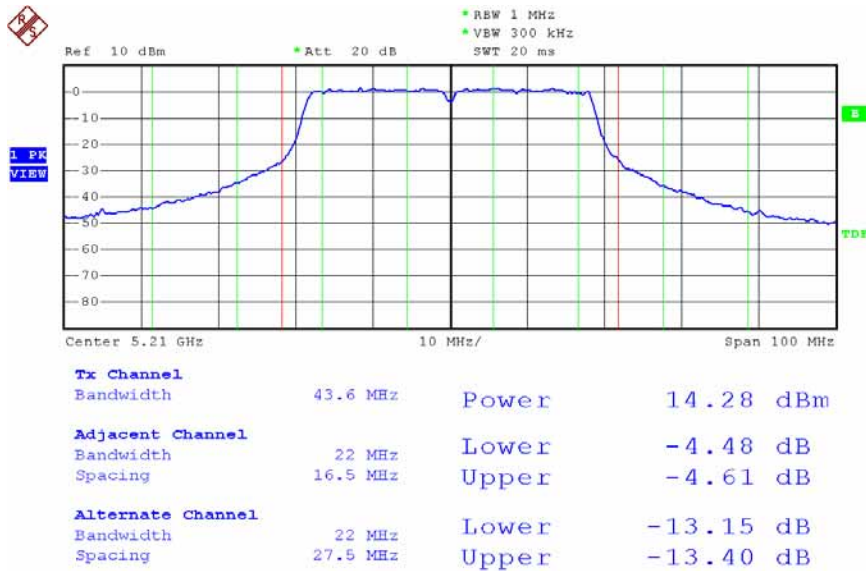

Date: 24.DEC.2007 20:42:01

Modulation Standard: 802.11Draft n, 40MHz (270Mbps) - ANT-R1 + ANT-L3 (ANT-R1)
Channel: 42