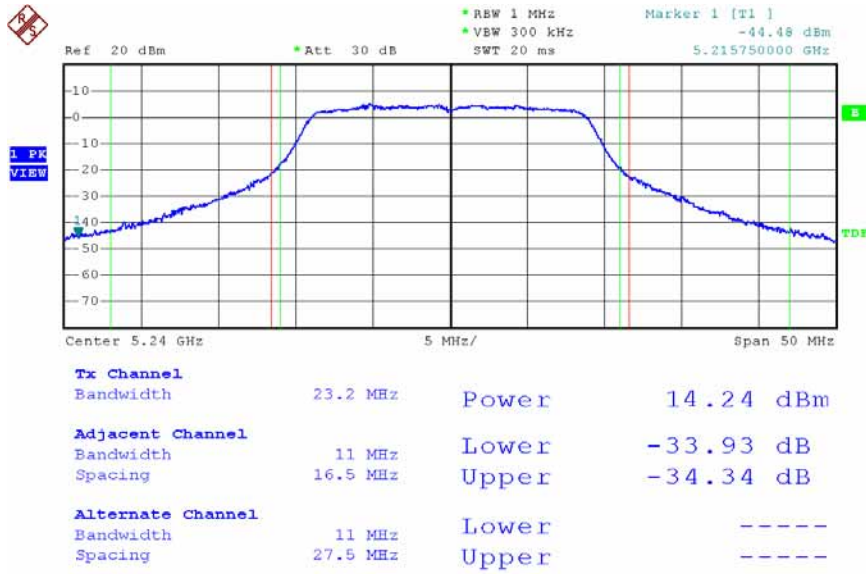

Modulation Standard: 802.11Draft n, 20MHz (130Mbps) - ANT-L1 + ANT-R3 (ANT-L1)
Channel: 48