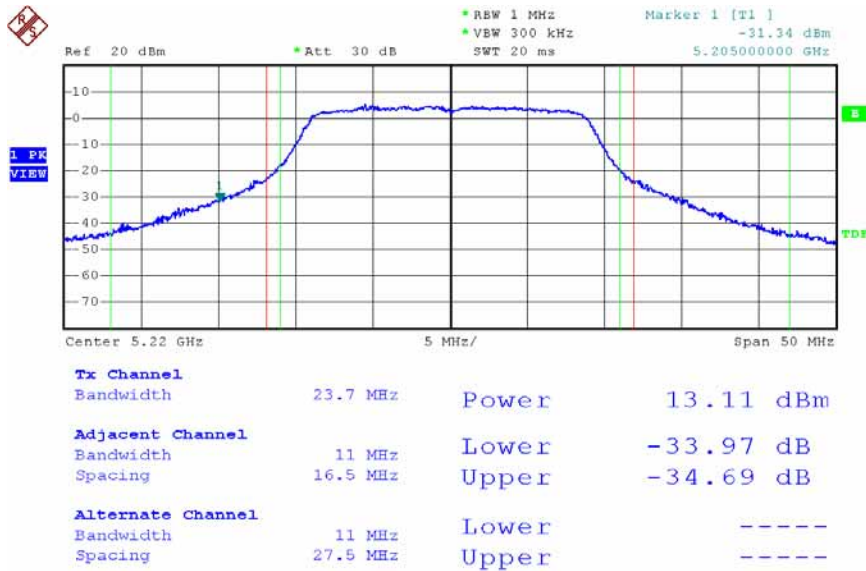

Date: 12.DEC.2007 18:40:17

Modulation Standard: 802.11Draft n, 20MHz (130Mbps) - ANT-R1 + ANT-L3 (ANT-R1)
Channel: 44