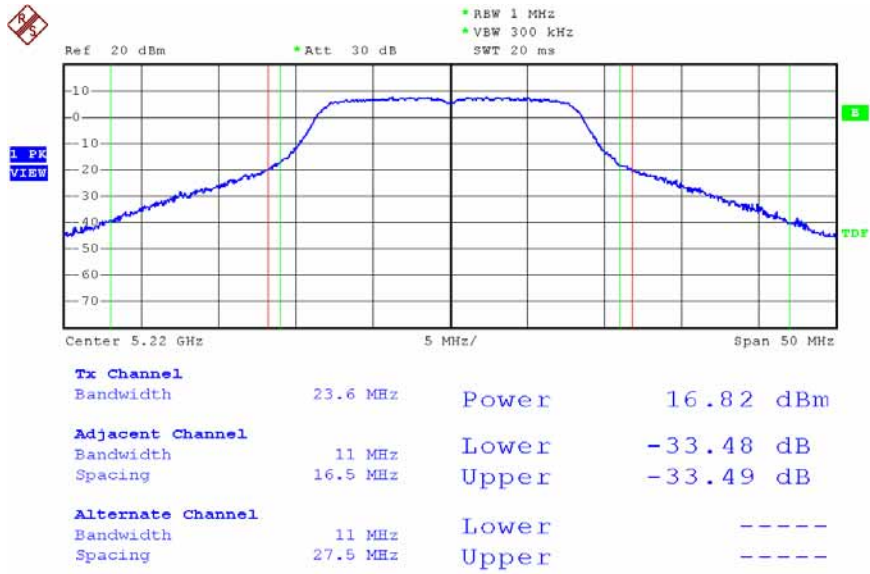

Modulation Standard: 802.11a (6Mbps) – ANT-R3
Channel: 44