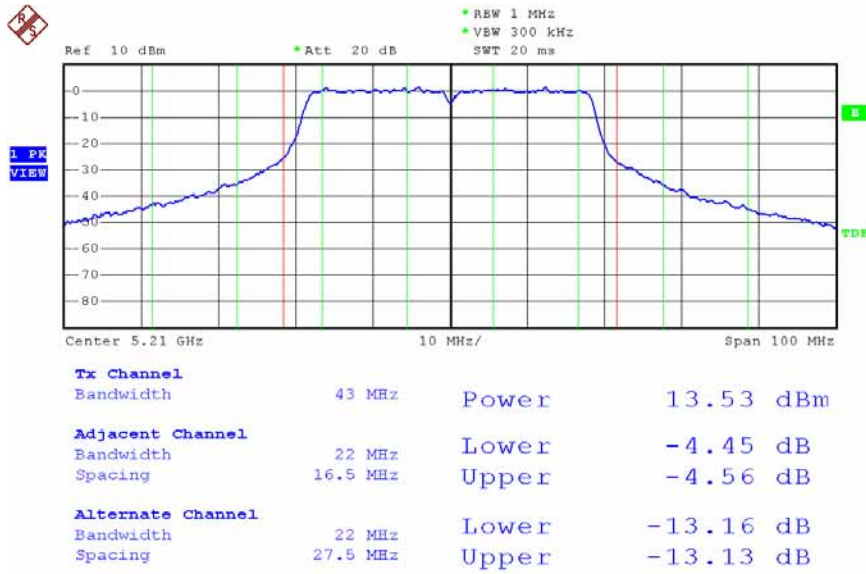

Modulation Standard: 802.11Draft n, 40MHz (270Mbps) - ANT-L1 + ANT-R3 (ANT-R3)
Channel: 42