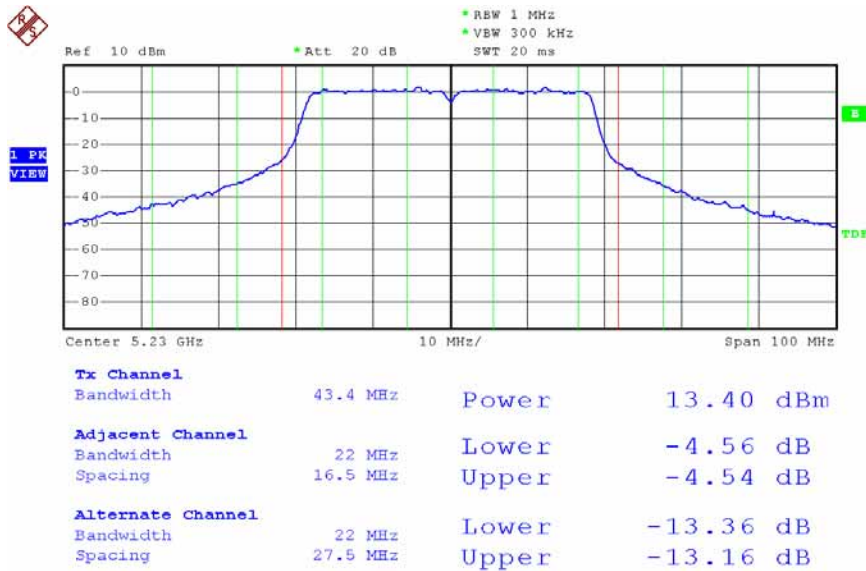

Date: 13.DEC.2007 17:01:34

Modulation Standard: 802.11Draft n, 40MHz (270Mbps) - ANT-R1 + ANT-L3 (ANT-L3)
Channel: 46