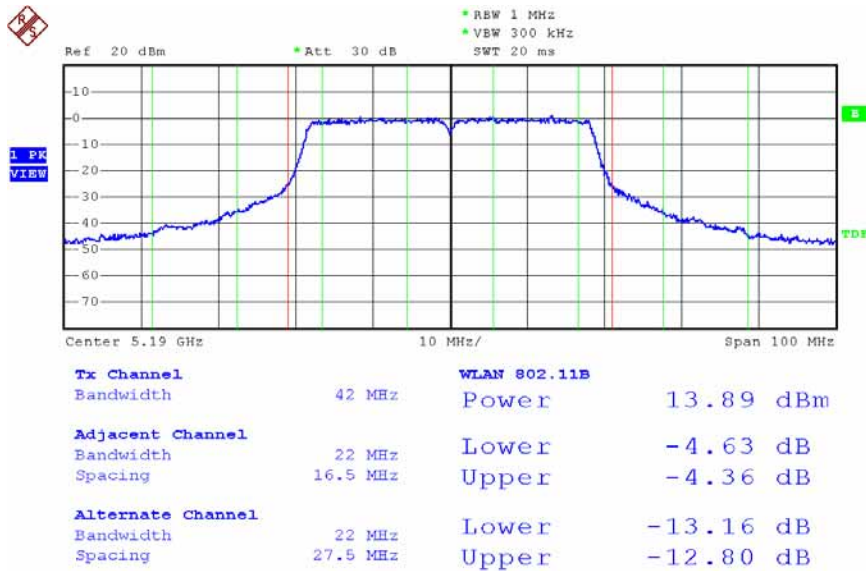

Date: 13.DEC.2007 16:25:52

Modulation Standard: 802.11Draft n, 40MHz (270Mbps) - ANT-L1 + ANT-R3 (ANT-R3)
Channel: 38