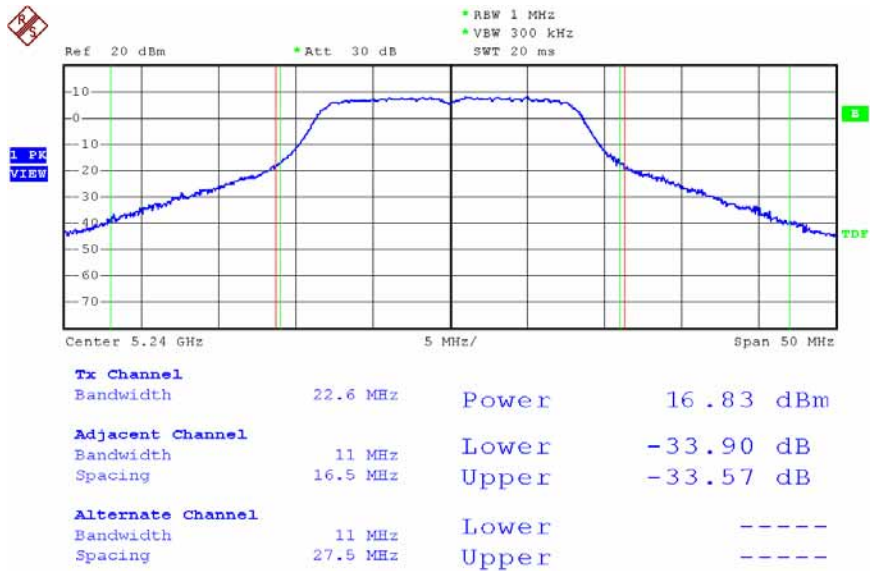

Date: 12.DEC.2007 15:01:53

Modulation Standard: 802.11a (6Mbps) – ANT-R3
Channel: 48