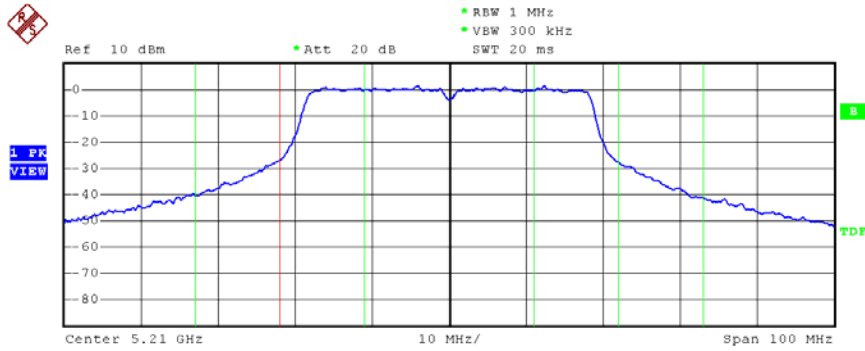

Modulation Standard: 802.11Draft n, 20MHz (130Mbps) - ANT-L1 + ANT-L3 (ANT-L3)
Channel: 42

Tx Channel			
Bandwidth	44 MHz	Power	12.83 dBm
Adjacent Channel			
Bandwidth	11 MHz	Lower	-6.96 dB
Spacing	16.5 MHz	Upper	-7.00 dB
Alternate Channel			
Bandwidth	11 MHz	Lower	-37.83 dB
Spacing	27.5 MHz	Upper	-38.66 dB

Date: 13.DEC.2007 15:13:06

Modulation Standard: 802.11Draft n, 40MHz (270Mbps) - ANT-L1 + ANT-L3 (ANT-L3)
Channel: 46