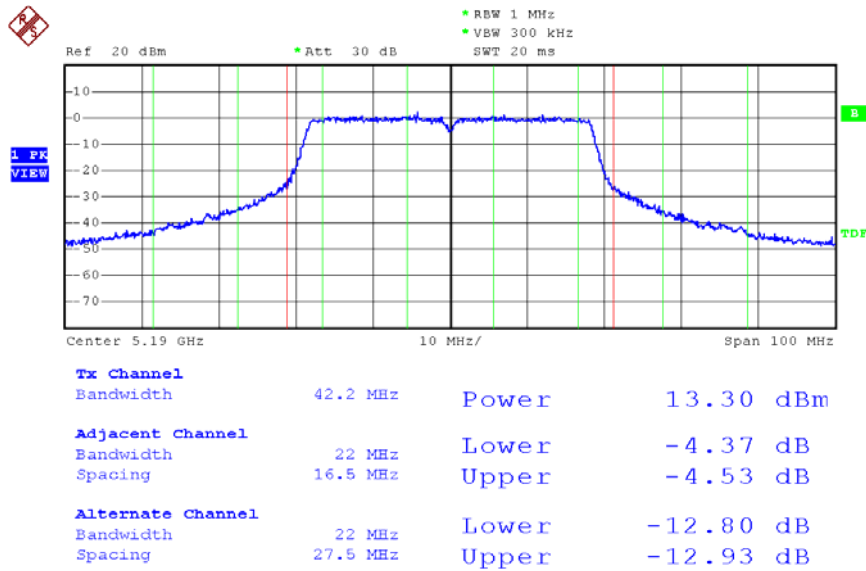

Date: 13.DEC.2007 17:15:25

Modulation Standard: 802.11Draft n, 40MHz (270Mbps) - ANT-R1 + ANT-L3 (ANT-L3)
Channel: 38