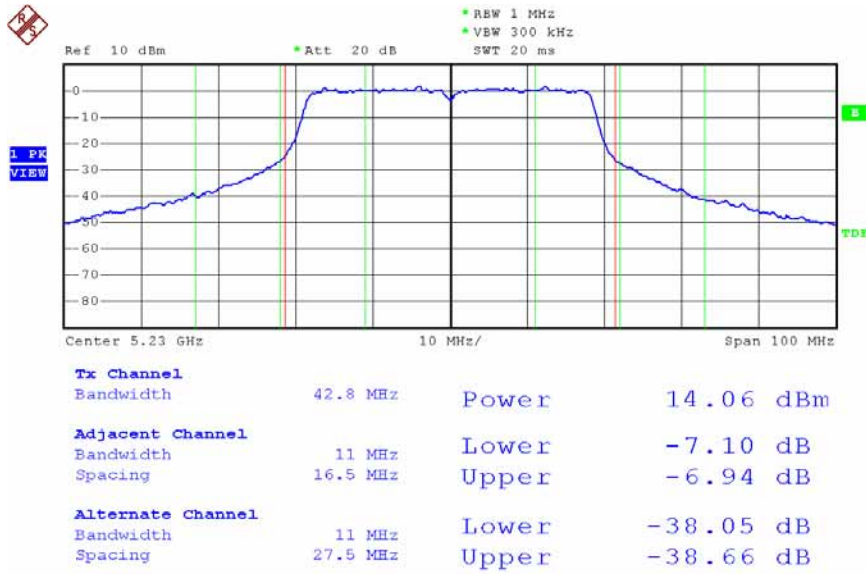

Modulation Standard: 802.11Draft n, 40MHz (270Mbps) - ANT-R1 + ANT-R3 (ANT-R1)
Channel: 46