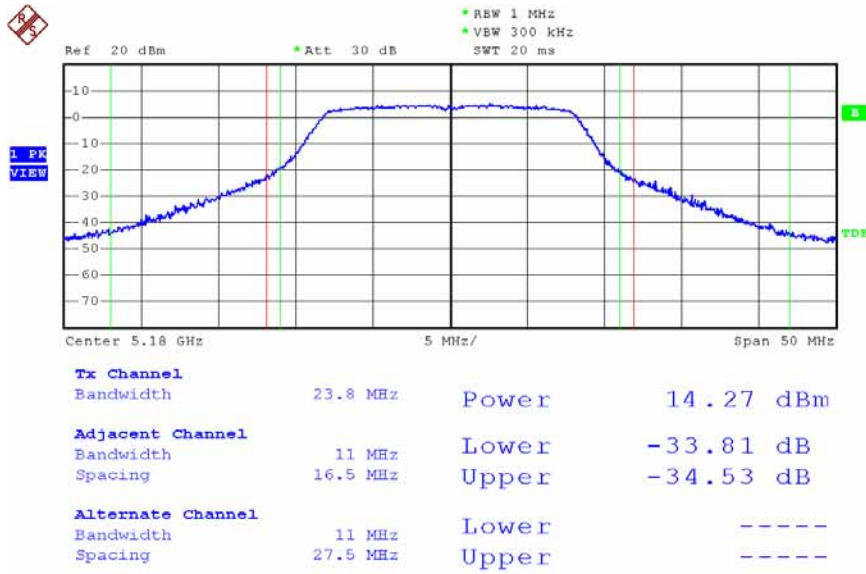

Modulation Standard: 802.11Draft n, 20MHz (130Mbps) - ANT-R1 + ANT-R3 (ANT-R1)
Channel: 36