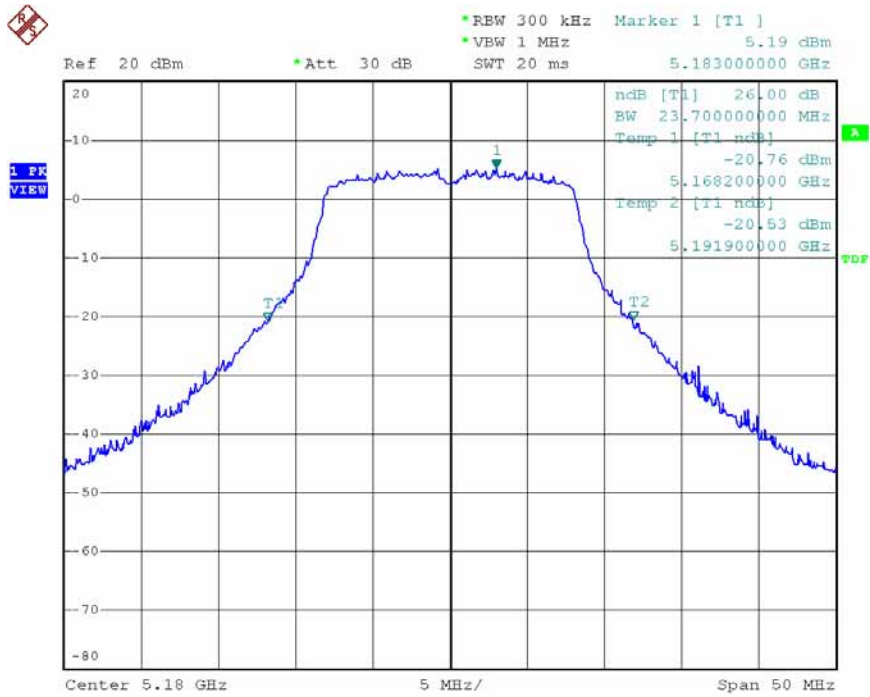

26dB Occupied Bandwidth

Modulation Standard: 802.11a (6Mbps) - ANT-L1

Channel: 36