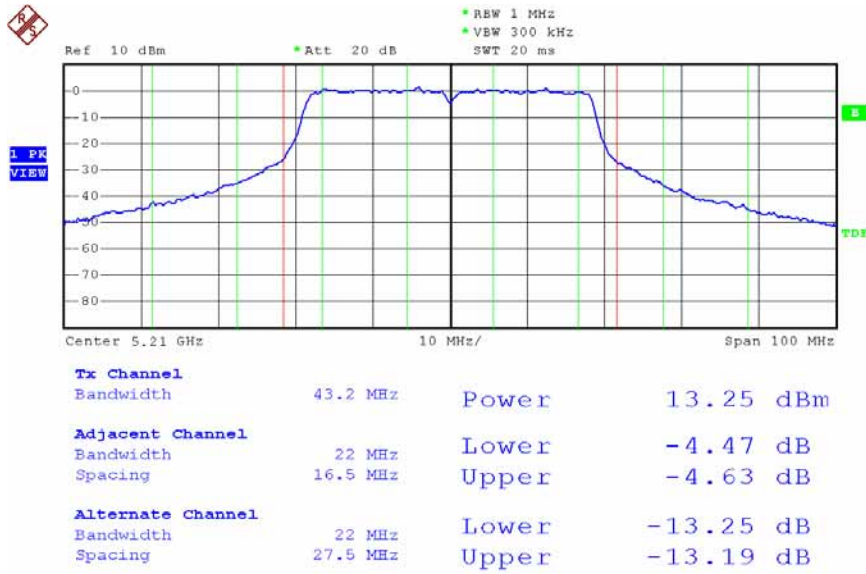

Modulation Standard: 802.11Draft n, 40MHz (270Mbps) - ANT-R1 + ANT-L3 (ANT-L3)
Channel: 42