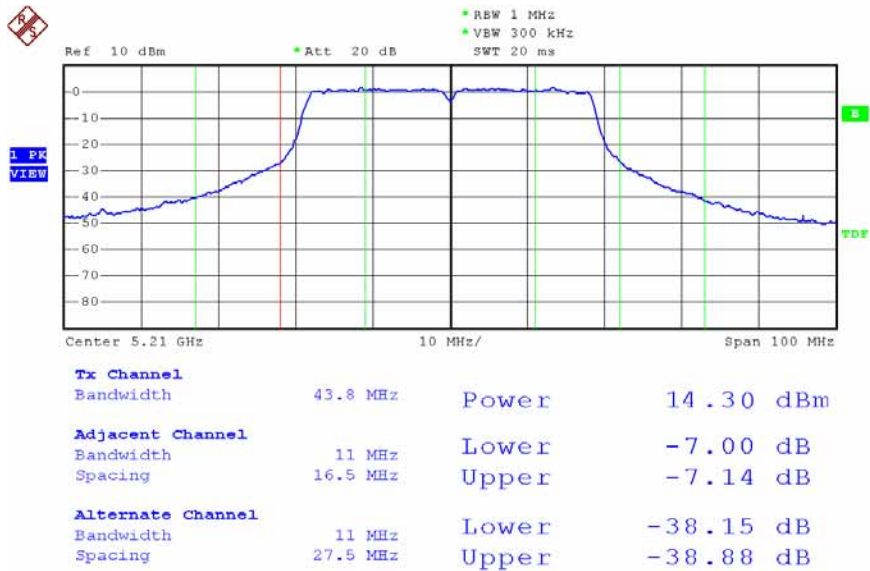

Date: 24.DEC.2007 20:36:43

Modulation Standard: 802.11Draft n, 40MHz (270Mbps) - ANT-L1 + ANT-L3 (ANT-L1)
Channel: 42