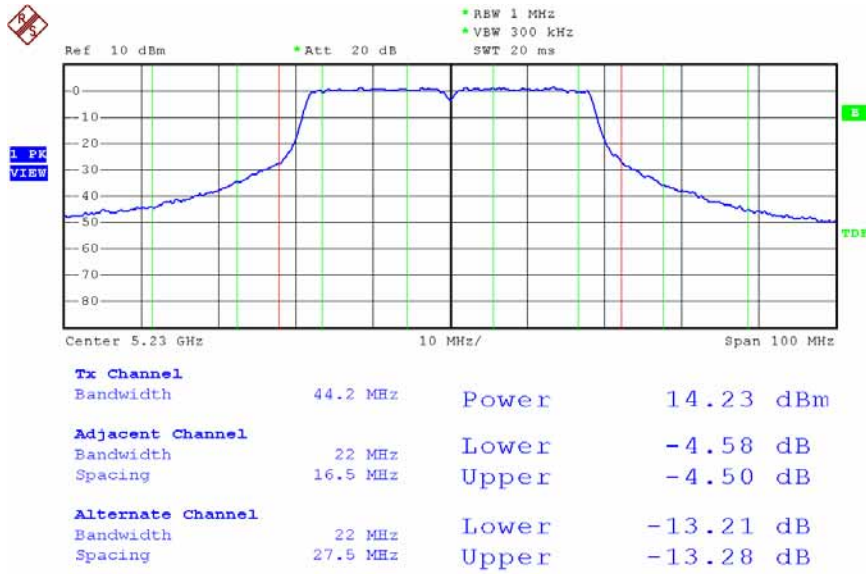

Modulation Standard: 802.11Draft n, 40MHz (270Mbps) - ANT-L1 + ANT-R3 (ANT-L1)
Channel: 46