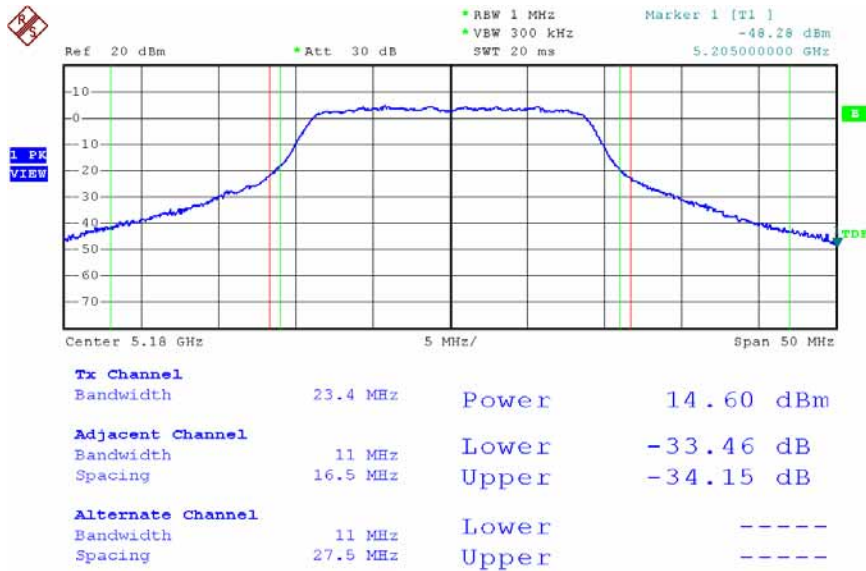

Date: 12.DEC.2007 18:56:01

Modulation Standard: 802.11Draft n, 20MHz (130Mbps) - ANT-R1 + ANT-L3 (ANT-L3)
Channel: 36