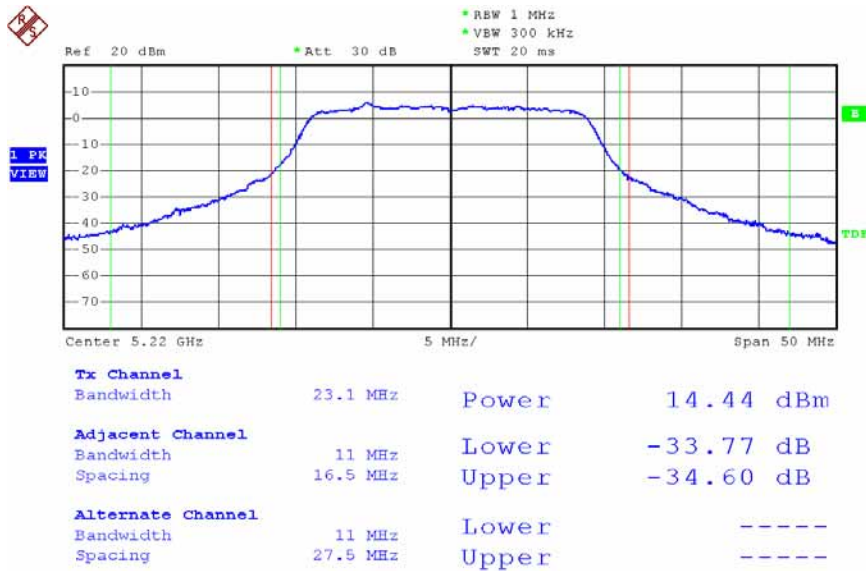

Date: 12.DEC.2007 17:17:07

Modulation Standard: 802.11Draft n, 20MHz (130Mbps) - ANT-L1 + ANT-L3 (ANT-L1)
Channel: 44