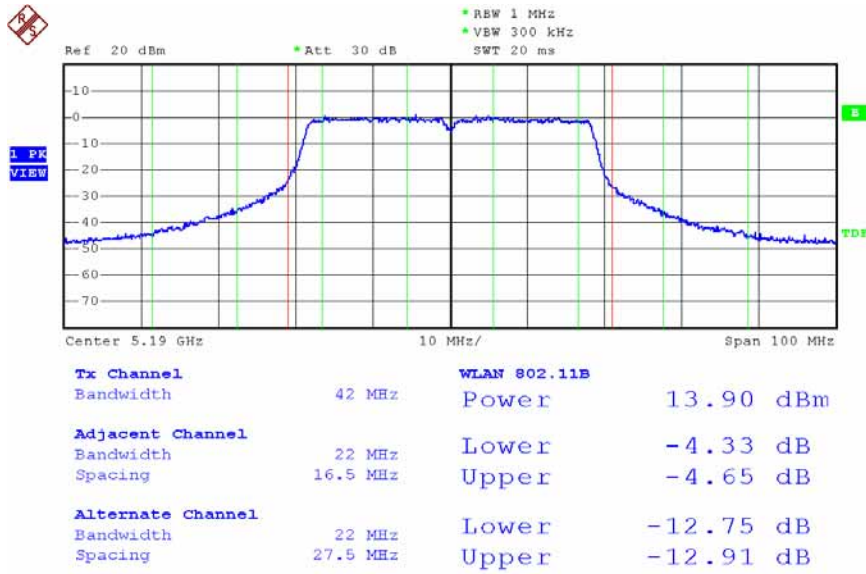

Modulation Standard: 802.11Draft n, 40MHz (270Mbps) - ANT-L1 + ANT-R3 (ANT-L1)
Channel: 38