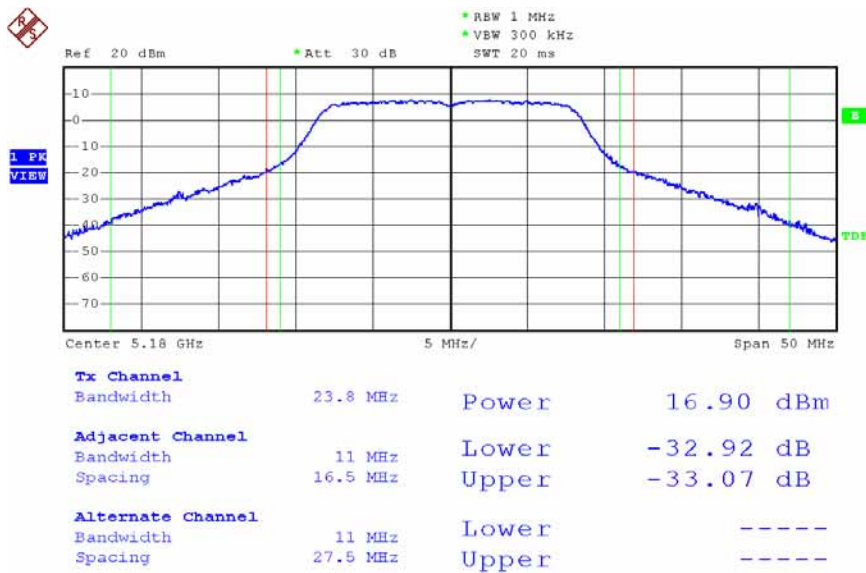

Date: 12.DEC.2007 14:40:07

Modulation Standard: 802.11a (6Mbps) - ANT-R1
 Channel: 44

Date: 12.DEC.2007 14:45:45

Modulation Standard: 802.11a (6Mbps) – ANT-R1
 Channel: 48

Date: 12.DEC.2007 14:49:00

Modulation Standard: 802.11a (6Mbps) – ANT-R3
 Channel: 36