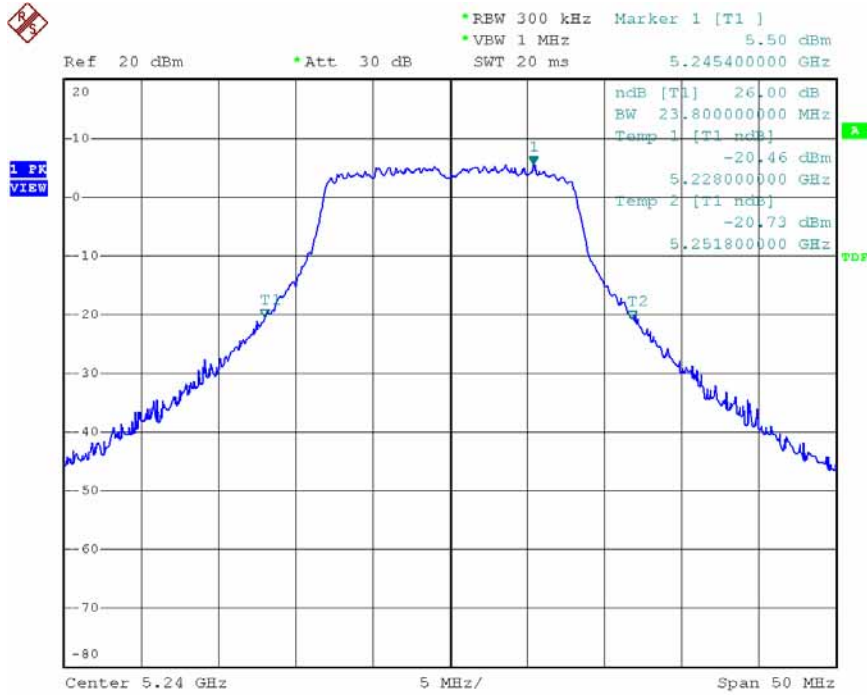

Modulation Standard: 802.11a (6Mbps) – ANT-L1
Channel: 48