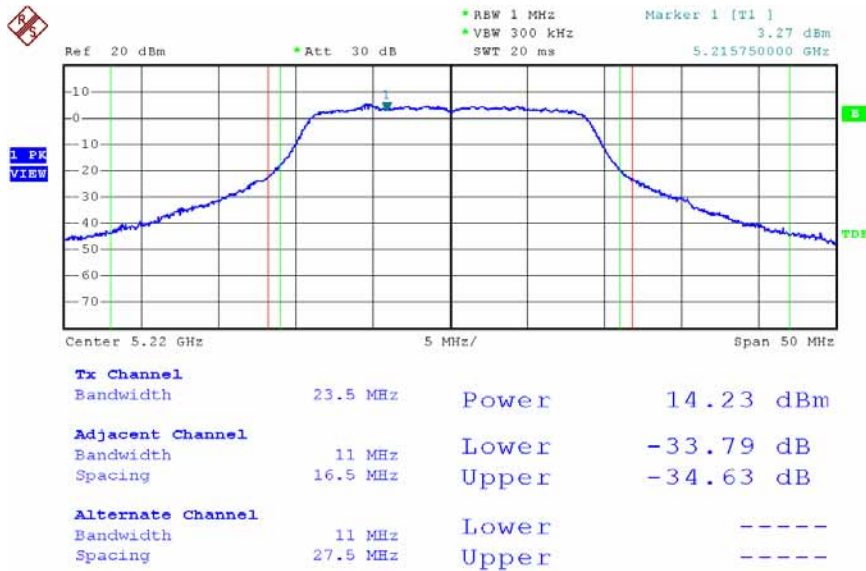

Date: 12.DEC.2007 18:00:33

Modulation Standard: 802.11Draft n, 20MHz (130Mbps) - ANT-L1 + ANT-R3 (ANT-L1)
Channel: 44