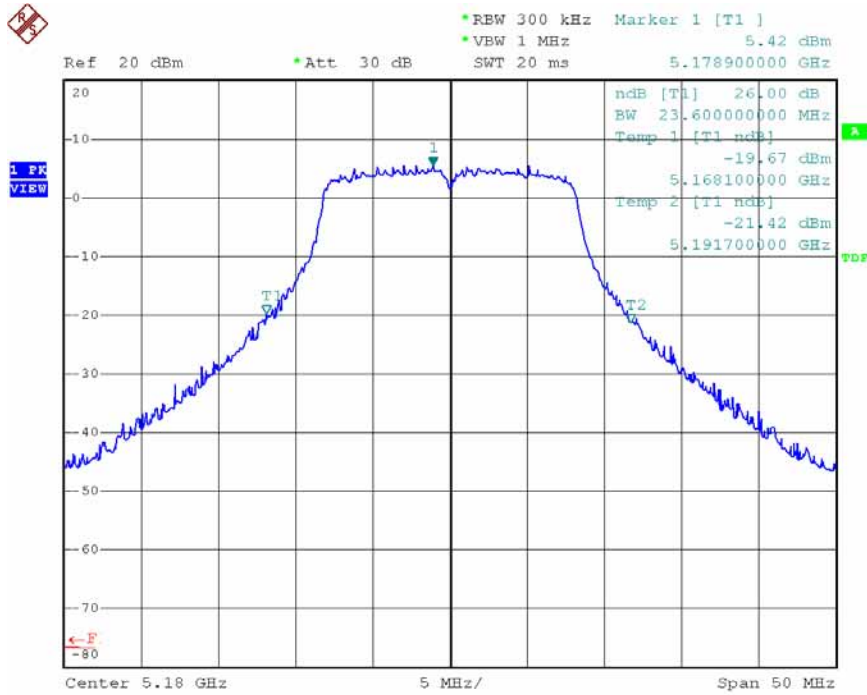

Date: 12.DEC.2007 13:50:46

Modulation Standard: 802.11a (6Mbps) – ANT-L3
Channel: 36