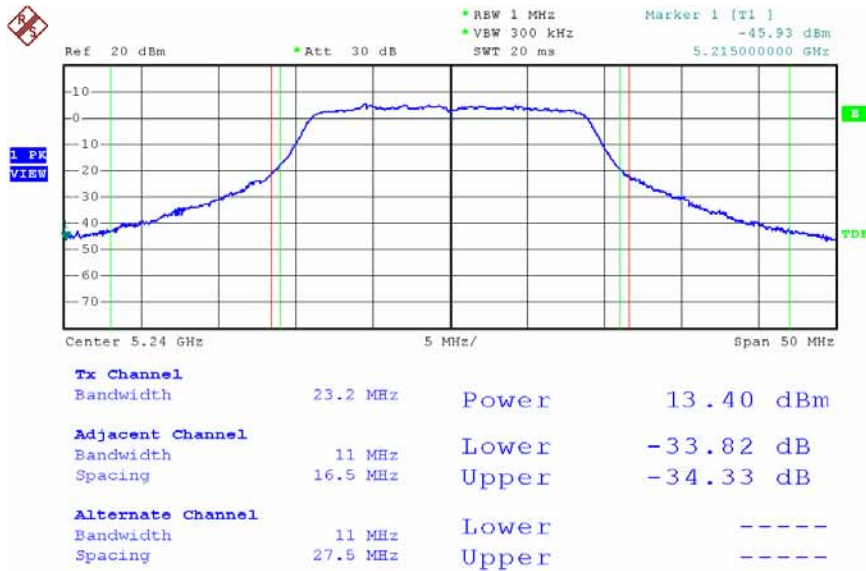

Date: 12.DEC.2007 18:46:22

Modulation Standard: 802.11Draft n, 20MHz (130Mbps) - ANT-R1 + ANT-L3 (ANT-L3)
Channel: 48