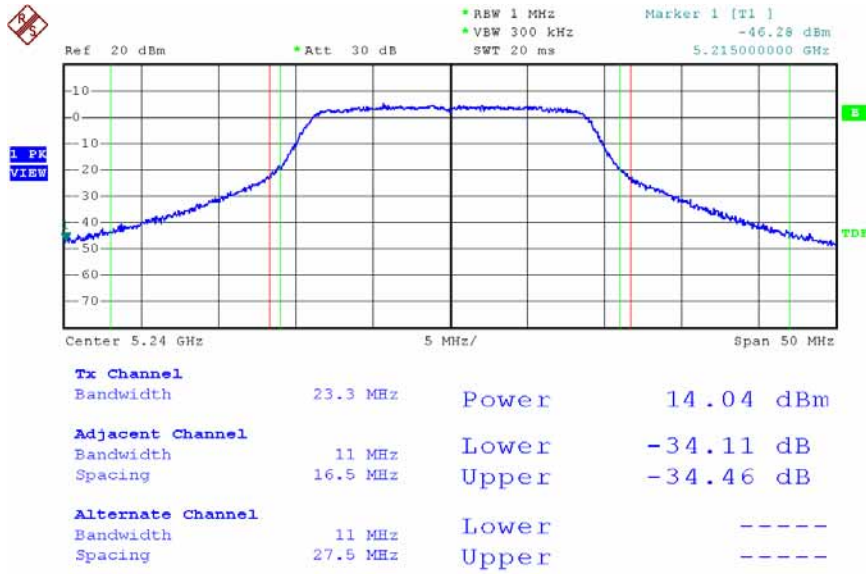

Modulation Standard: 802.11Draft n, 20MHz (130Mbps) - ANT-R1 + ANT-L3 (ANT-R1)
Channel: 48