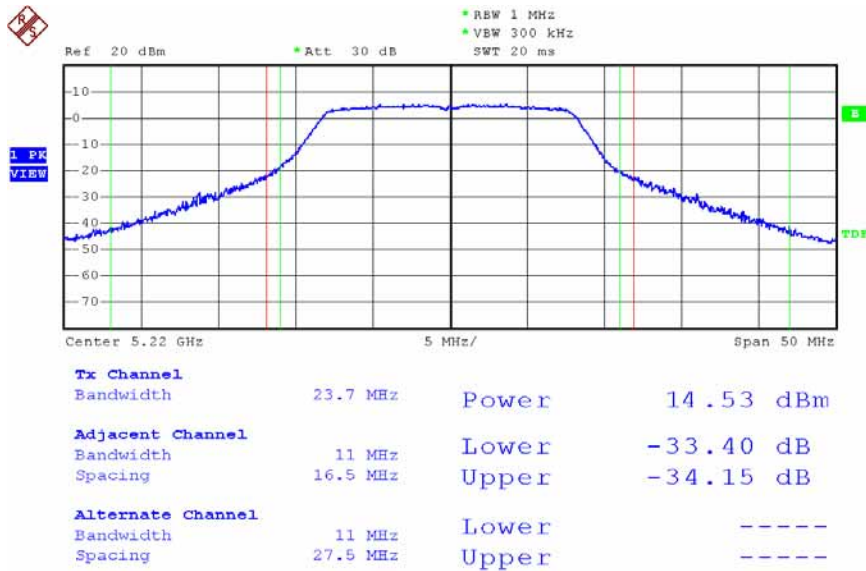

Date: 12.DEC.2007 17:05:11

Modulation Standard: 802.11Draft n, 20MHz (130Mbps) - ANT-R1 + ANT-R3 (ANT-R1)
Channel: 44