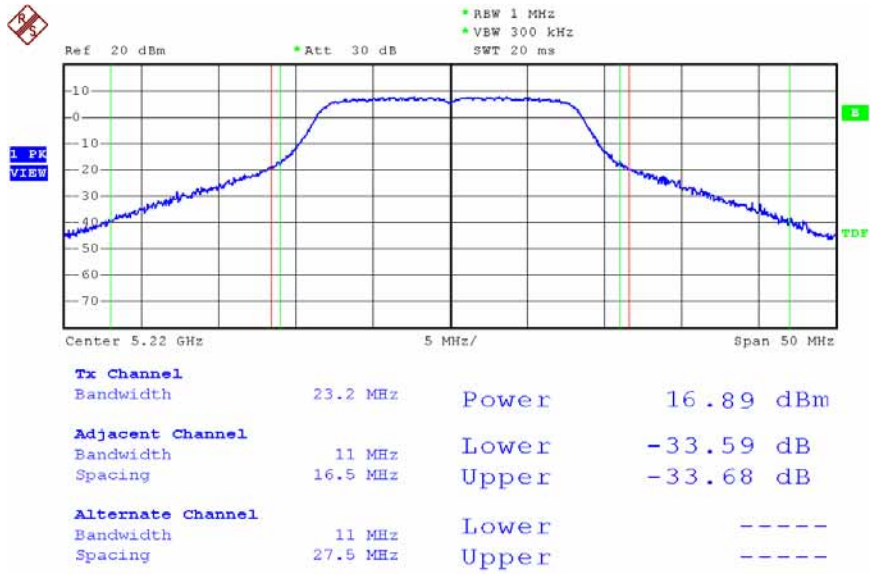

Modulation Standard: 802.11a (6Mbps) – ANT-L3
 Channel: 44

Date: 12.DEC.2007 14:08:01

Modulation Standard: 802.11a (6Mbps) – ANT-L3
 Channel: 48

Date: 12.DEC.2007 14:11:38

Modulation Standard: 802.11a (6Mbps) - ANT-R1
 Channel: 36