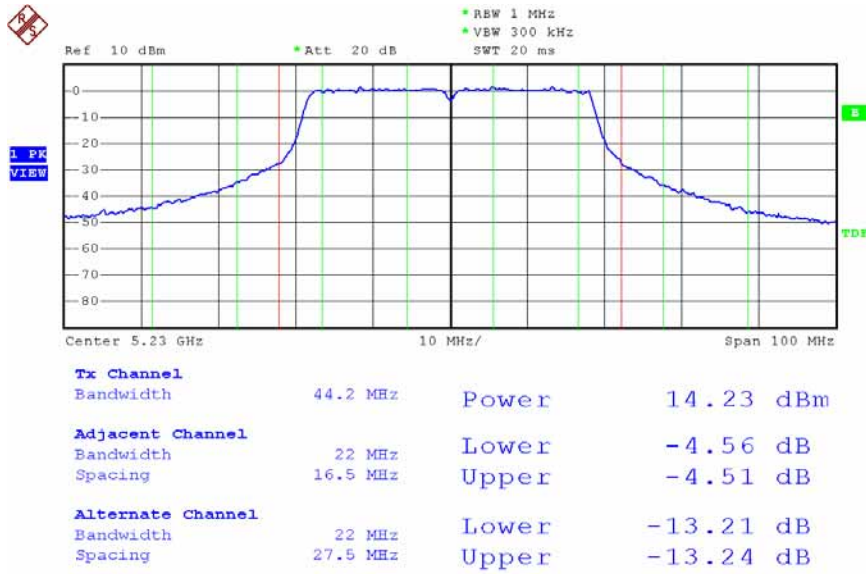

Modulation Standard: 802.11Draft n, 40MHz (270Mbps) - ANT-R1 + ANT-L3 (ANT-R1)
Channel: 46