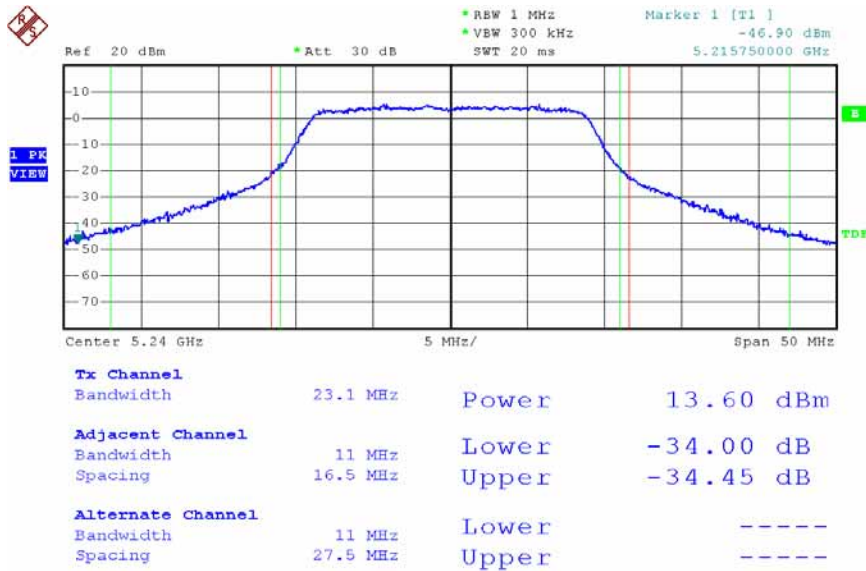

Date: 12.DEC.2007 18:13:17

Modulation Standard: 802.11Draft n, 20MHz (130Mbps) - ANT-L1 + ANT-R3 (ANT-R3)
Channel: 48