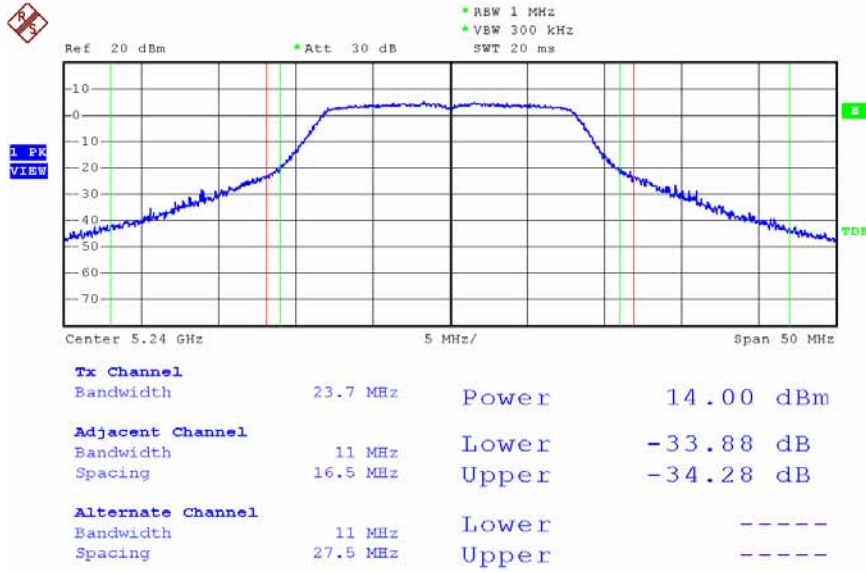

Modulation Standard: 802.11Draft n, 20MHz (130Mbps) - ANT-R1 + ANT-R3 (ANT-R1)
Channel: 48