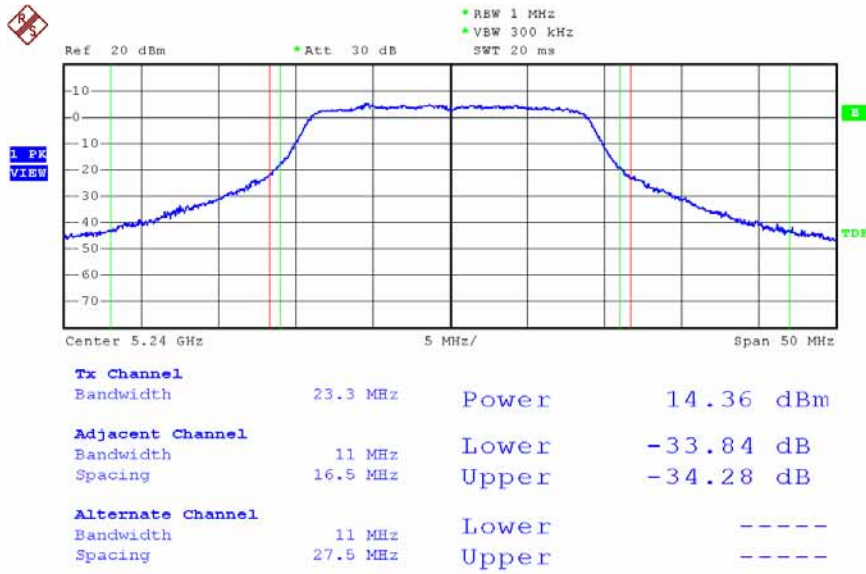

Modulation Standard: 802.11Draft n, 20MHz (130Mbps) - ANT-L1 + ANT-L3 (ANT-L1)
Channel: 48