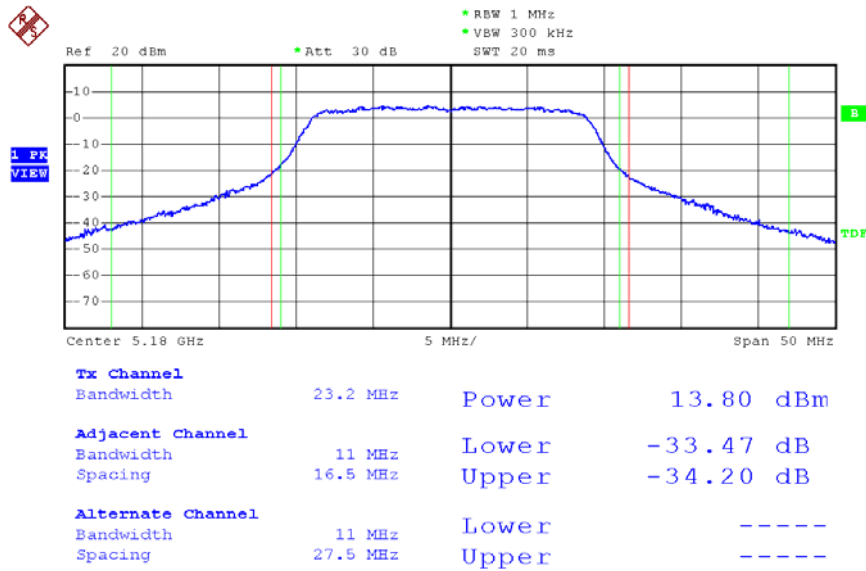

Date: 12.DEC.2007 17:30:47

Modulation Standard: 802.11Draft n, 20MHz (130Mbps) - ANT-L1 + ANT-L3 (ANT-L3)
Channel: 36