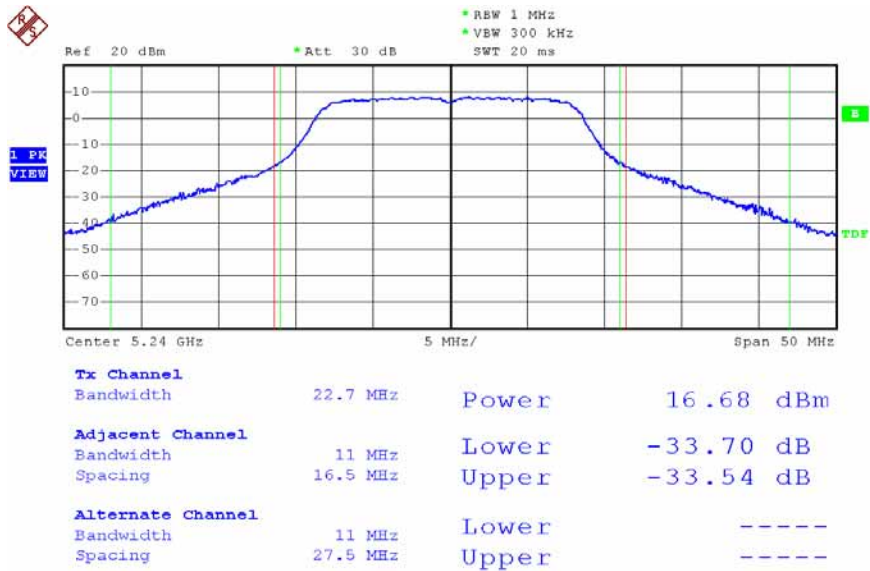

Modulation Standard: 802.11a (6Mbps) – ANT-L3
 Channel: 44

Date: 12.DEC.2007 14:08:01

Modulation Standard: 802.11a (6Mbps) – ANT-L3
 Channel: 48

Date: 12.DEC.2007 14:11:38

Modulation Standard: 802.11a (6Mbps) - ANT-R1
 Channel: 36