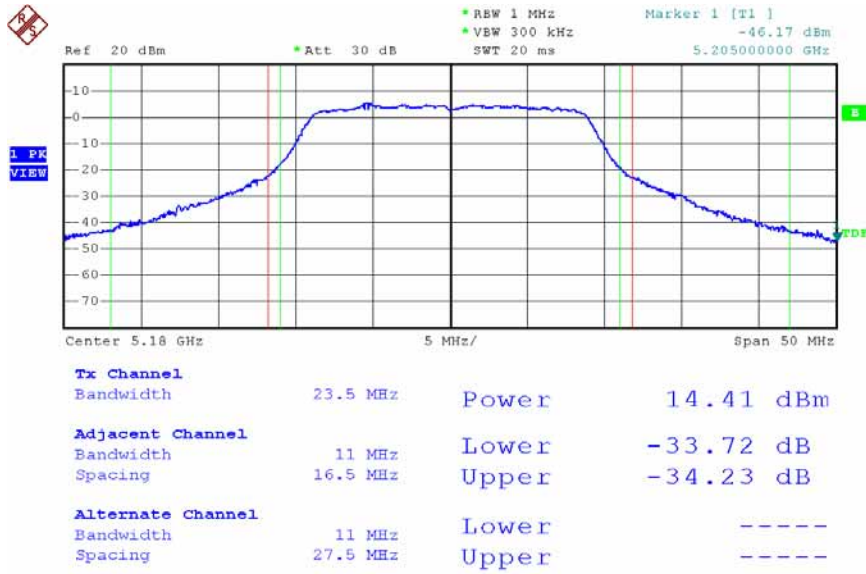

Modulation Standard: 802.11Draft n, 20MHz (130Mbps) - ANT-L1 + ANT-R3 (ANT-L1)
Channel: 36