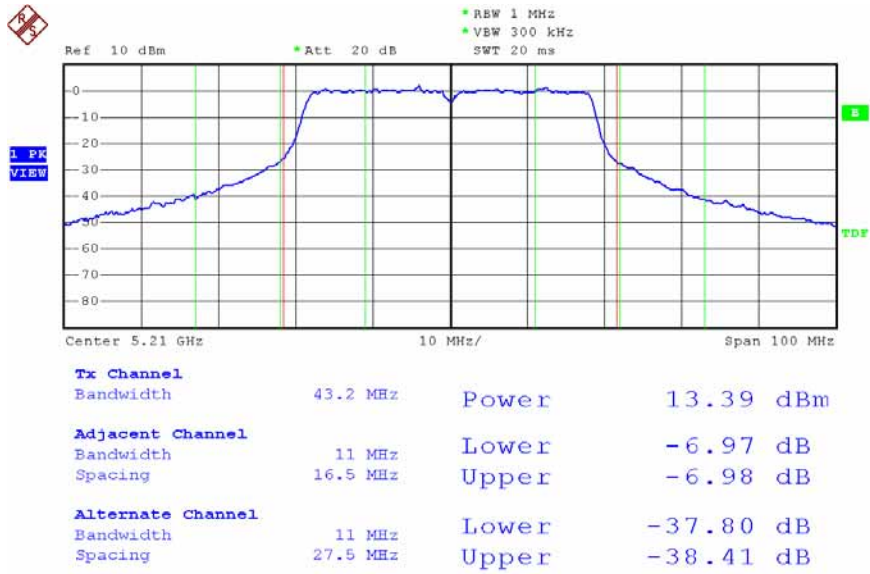

Modulation Standard: 802.11Draft n, 40MHz (270Mbps) - ANT-R1 + ANT-R3 (ANT-R3)
Channel: 42