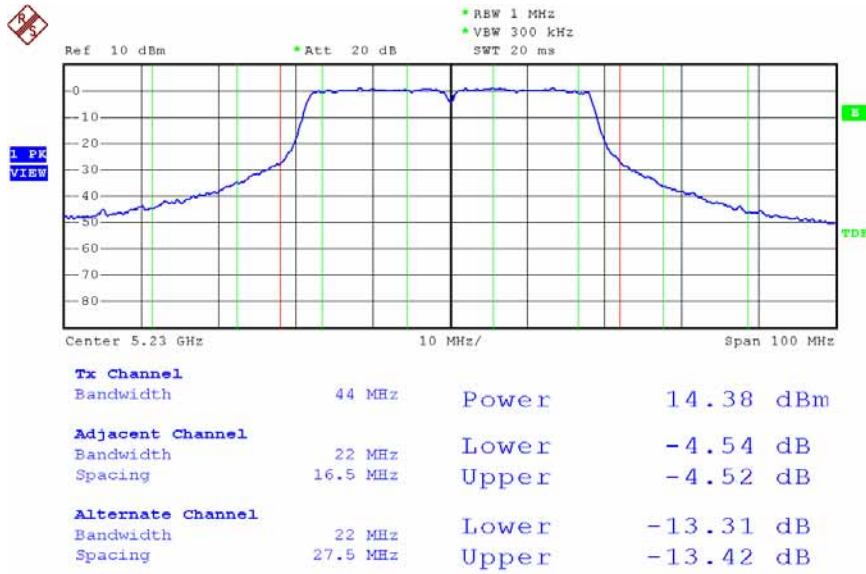

Modulation Standard: 802.11Draft n, 40MHz (270Mbps) - ANT-L1 + ANT-L3 (ANT-L1)
Channel: 46