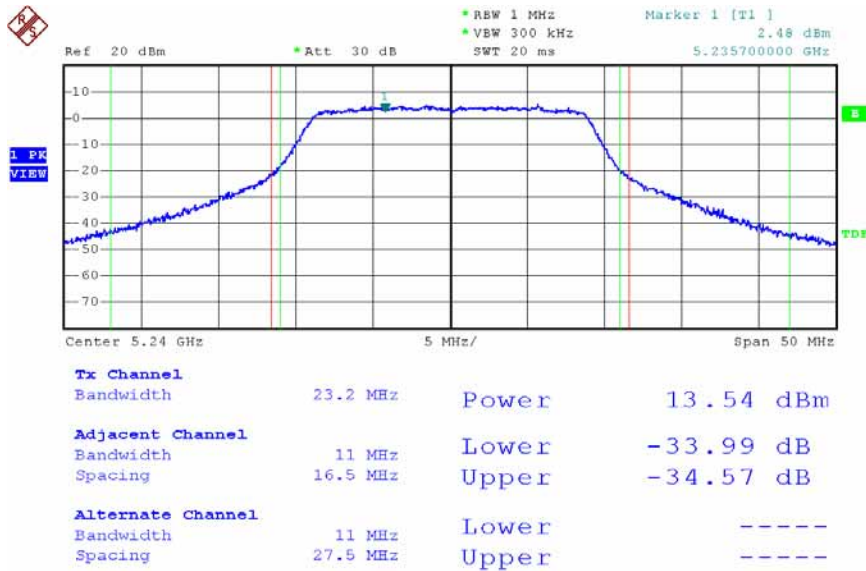

Date: 12.DEC.2007 17:25:13

Modulation Standard: 802.11Draft n, 20MHz (130Mbps) - ANT-L1 + ANT-L3 (ANT-L3)
Channel: 48