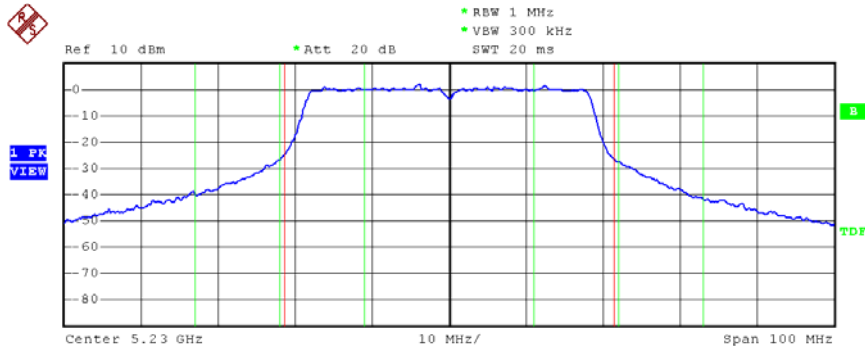

Tx Channel			
Bandwidth	42.8 MHz	Power	12.98 dBm
Adjacent Channel			
Bandwidth	11 MHz	Lower	-7.07 dB
Spacing	16.5 MHz	Upper	-6.98 dB
Alternate Channel			
Bandwidth	11 MHz	Lower	-38.00 dB
Spacing	27.5 MHz	Upper	-38.77 dB

Date: 13.DEC.2007 15:16:43