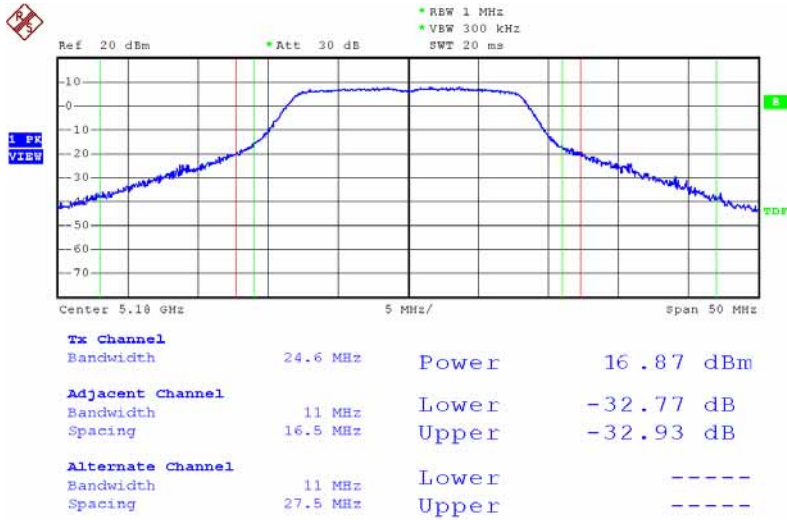

Modulation Standard: 802.11a (6Mbps) – ANT-L3
 Channel: 44

Date: 12.DEC.2007 14:08:01

Modulation Standard: 802.11a (6Mbps) – ANT-L3
 Channel: 48

Date: 12.DEC.2007 14:11:38

Modulation Standard: 802.11a (6Mbps) - ANT-R1
 Channel: 36