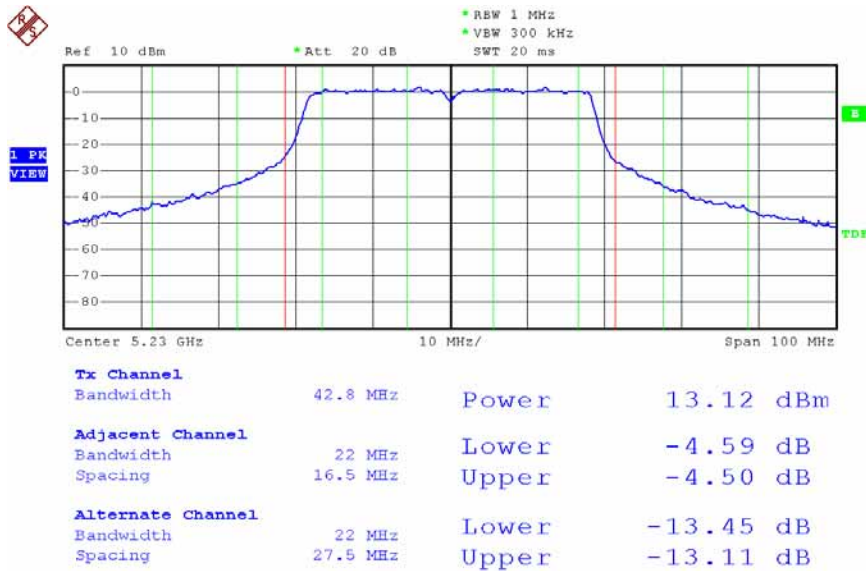

Date: 13.DEC.2007 16:17:29

Modulation Standard: 802.11Draft n, 40MHz (270Mbps) - ANT-L1 + ANT-R3 (ANT-R3)
Channel: 46