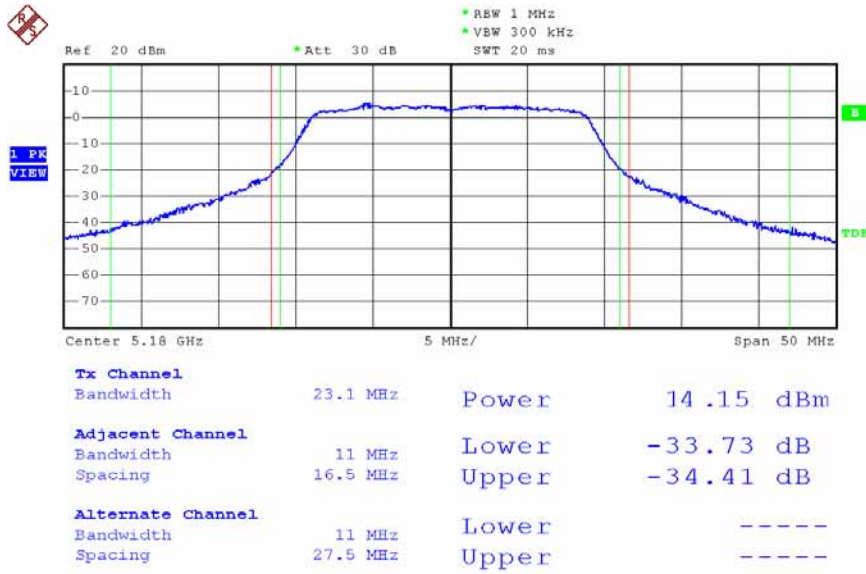

Date: 12.DEC.2007 14:58:35

Modulation Standard: 802.11a (6Mbps) – ANT-R3
 Channel: 44

Date: 12.DEC.2007 15:01:53

Modulation Standard: 802.11a (6Mbps) – ANT-R3
 Channel: 48

Date: 12.DEC.2007 15:06:21

Modulation Standard: 802.11Draft n, 20MHz (130Mbps) - ANT-L1 + ANT-L3 (ANT-L1)
 Channel: 36