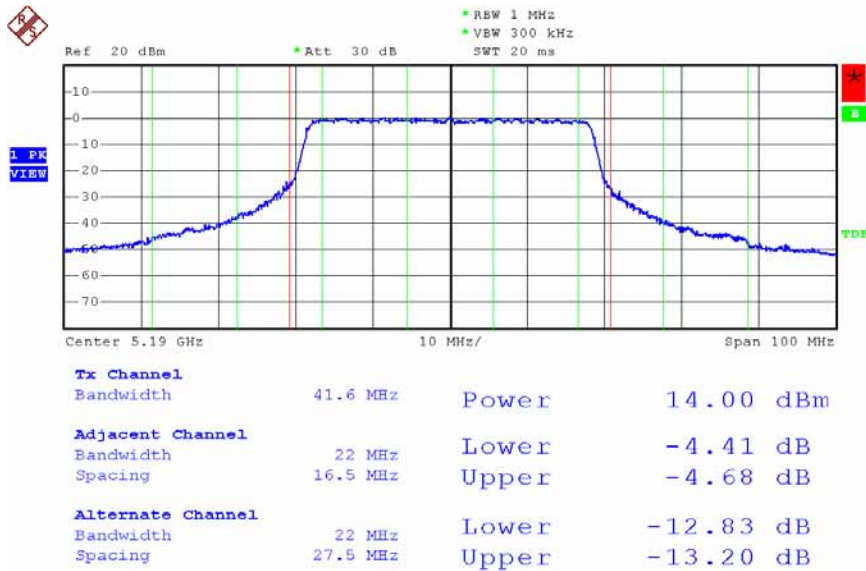

Date: 13.DEC.2007 14:30:00

Modulation Standard: 802.11Draft n, 40MHz (270Mbps) - ANT-R1 + ANT-R3 (ANT-R3)
Channel: 38