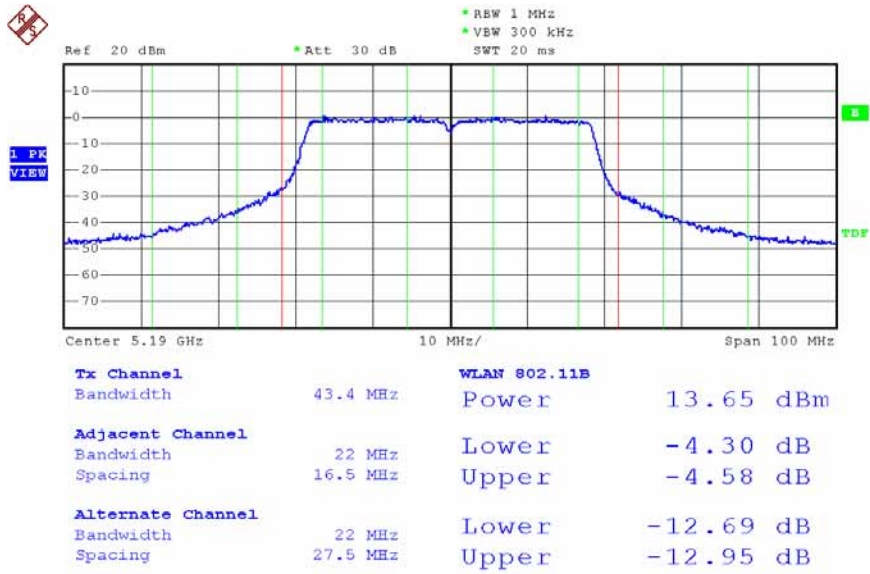

Modulation Standard: 802.11Draft n, 40MHz (270Mbps) - ANT-L1 + ANT-L3 (ANT-L1)
Channel: 38