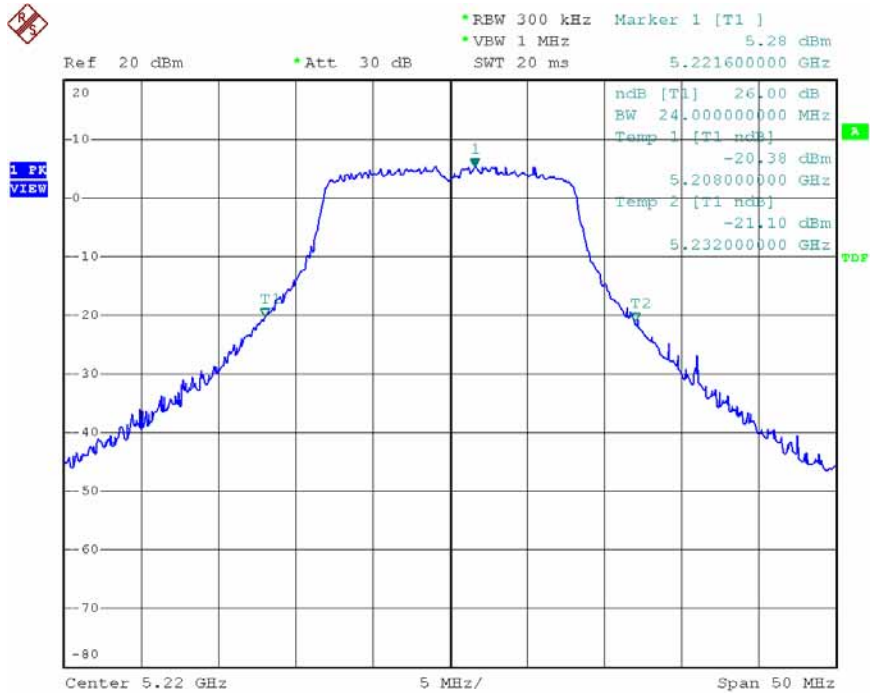

Date: 13.DEC.2007 14:25:45

26dB Occupied Bandwidth

Modulation Standard: 802.11a (6Mbps) - ANT-L1

Channel: 36

Date: 12.DEC.2007 13:30:44

Modulation Standard: 802.11a (6Mbps) – ANT-L1

Channel: 44

Date: 12.DEC.2007 13:48:08