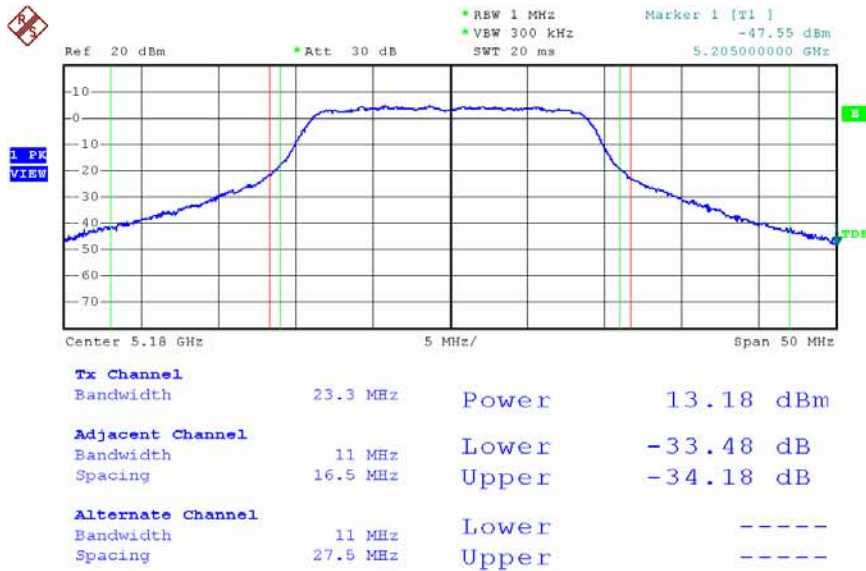

Date: 12.DEC.2007 18:21:37

Modulation Standard: 802.11Draft n, 20MHz (130Mbps) - ANT-L1 + ANT-R3 (ANT-R3)
Channel: 36