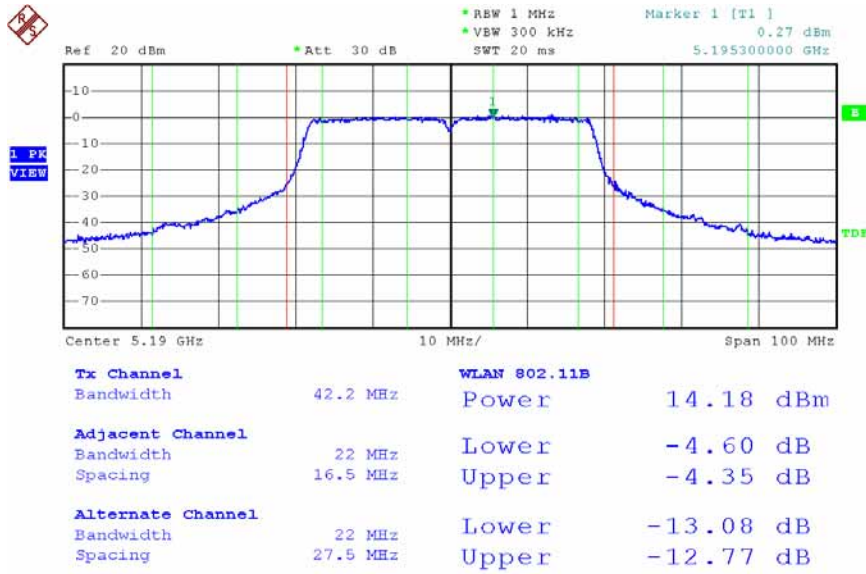

Modulation Standard: 802.11Draft n, 40MHz (270Mbps) - ANT-R1 + ANT-L3 (ANT-R1)
Channel: 38