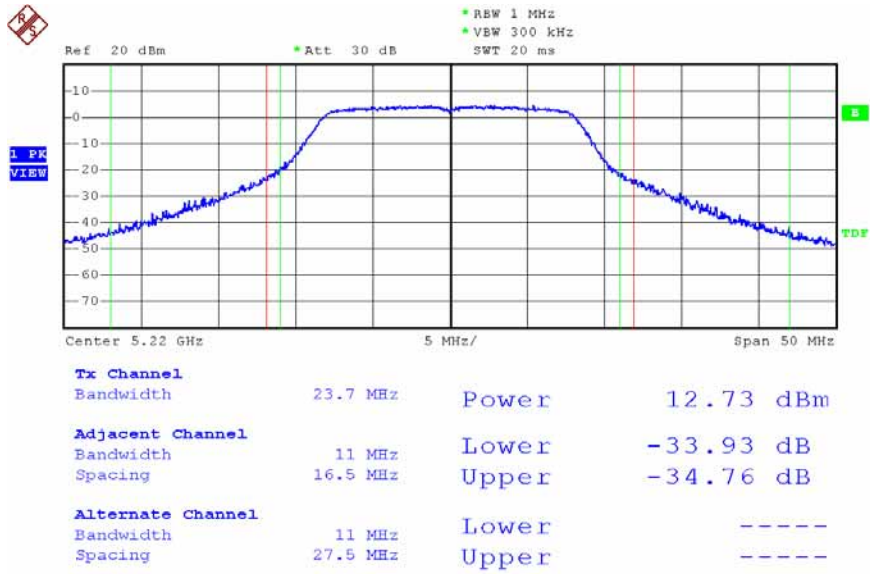

Modulation Standard: 802.11Draft n, 20MHz (130Mbps) - ANT-R1 + ANT-R3 (ANT-R3)
Channel: 44