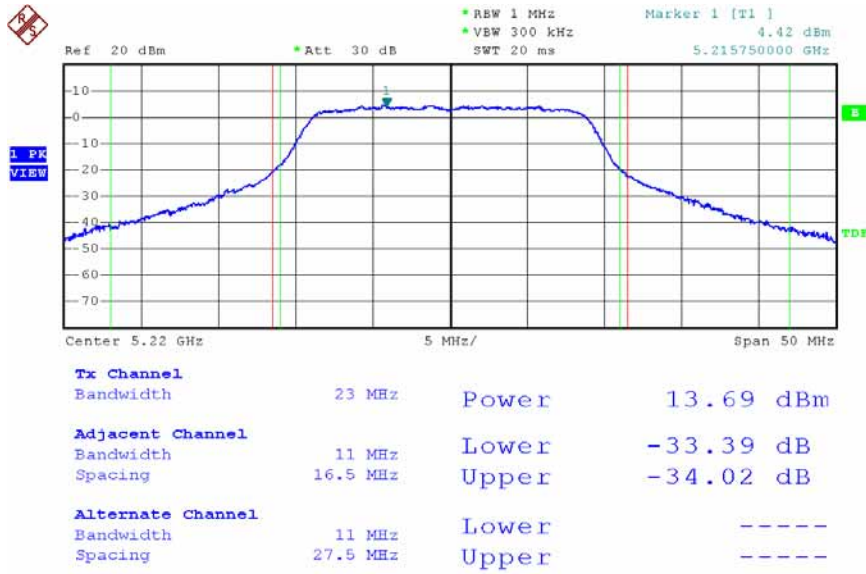

Modulation Standard: 802.11Draft n, 20MHz (130Mbps) - ANT-L1 + ANT-R3 (ANT-R3)
Channel: 44