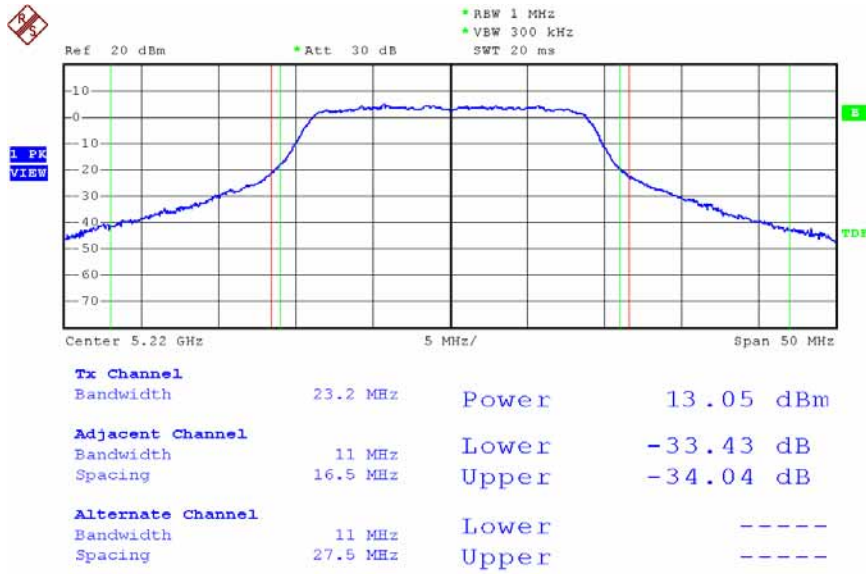

Modulation Standard: 802.11Draft n, 20MHz (130Mbps) - ANT-L1 + ANT-L3 (ANT-L3)
Channel: 44