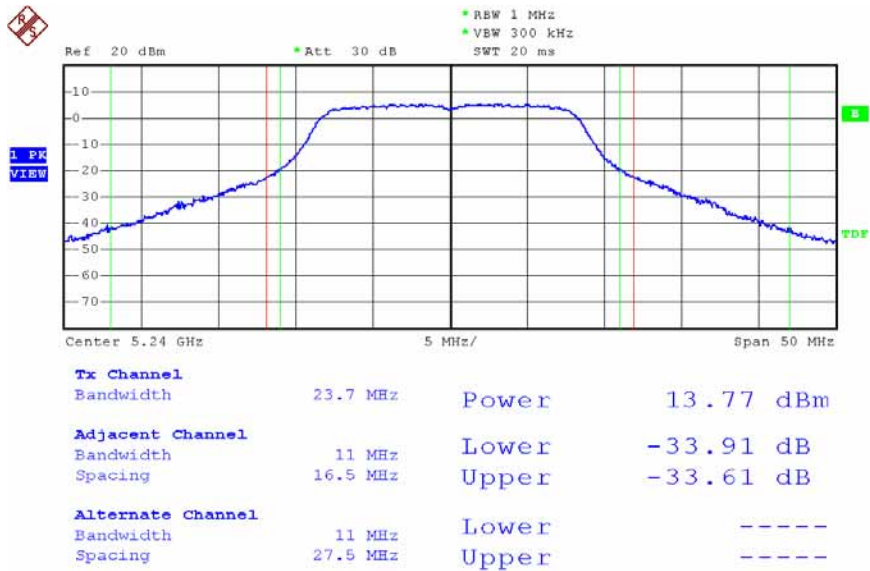

Date: 12.DEC.2007 17:03:34

Modulation Standard: 802.11Draft n, 20MHz (130Mbps) - ANT-R1 + ANT-R3 (ANT-R3)
Channel: 48