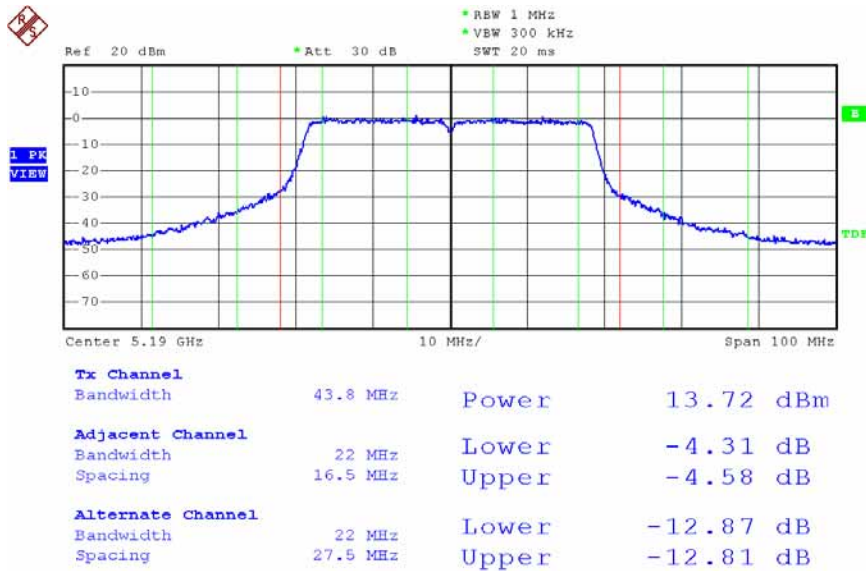

Date: 13.DEC.2007 15:24:02

Modulation Standard: 802.11Draft n, 40MHz (270Mbps) - ANT-L1 + ANT-L3 (ANT-L3)
Channel: 38