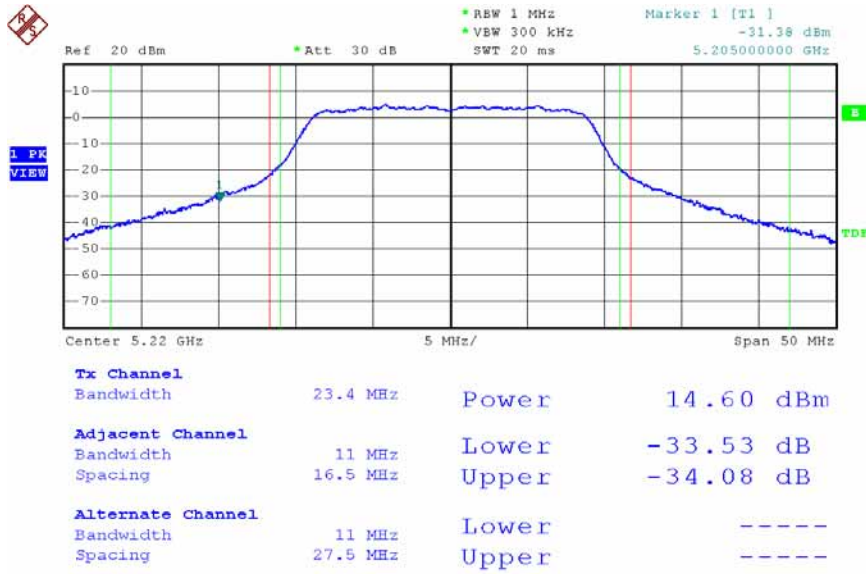

Modulation Standard: 802.11Draft n, 20MHz (130Mbps) - ANT-R1 + ANT-L3 (ANT-L3)
Channel: 44