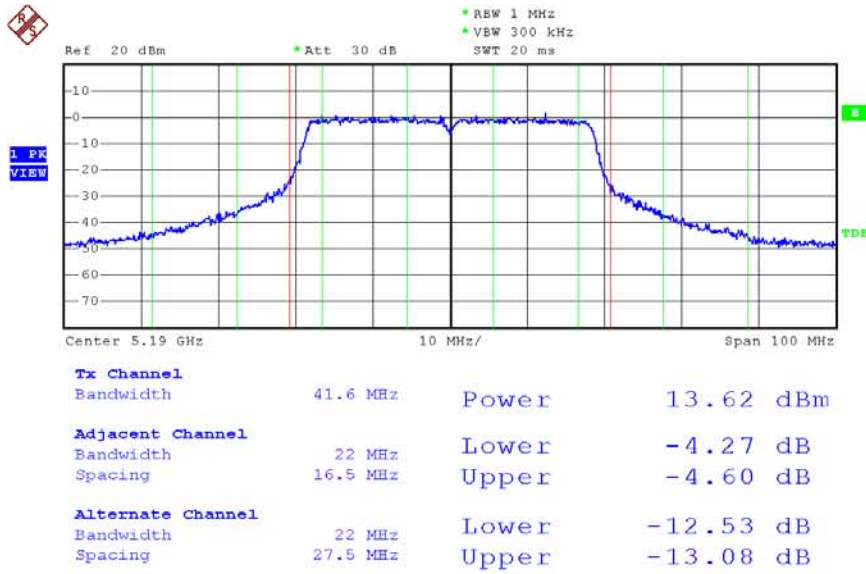

Modulation Standard: 802.11Draft n, 40MHz (270Mbps) - ANT-R1 + ANT-R3 (ANT-R1)
Channel: 38