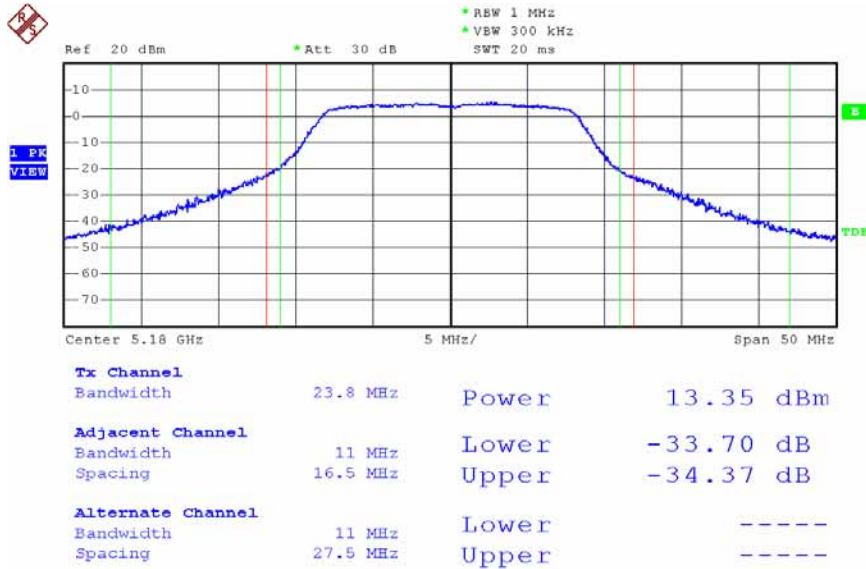

Date: 12.DEC.2007 17:02:44

Modulation Standard: 802.11Draft n, 20MHz (130Mbps) - ANT-R1 + ANT-R3 (ANT-R3)
Channel: 36