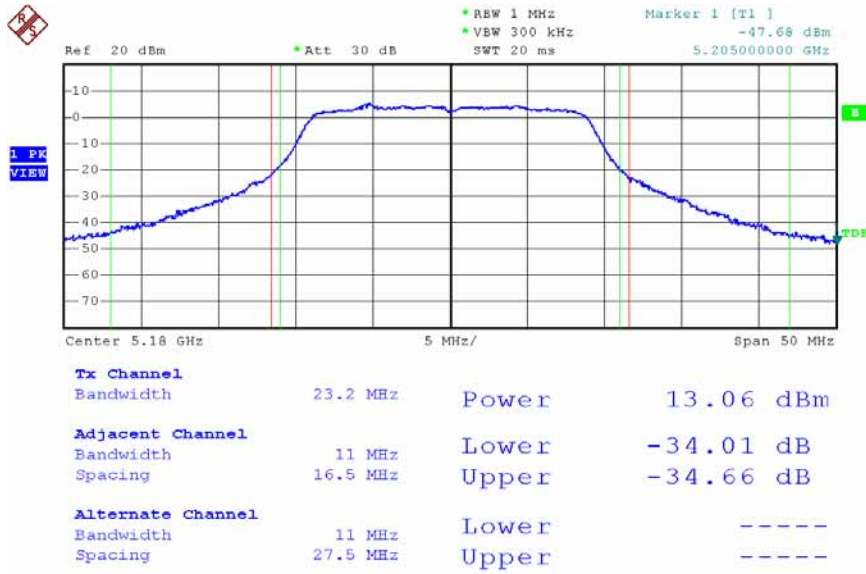

Modulation Standard: 802.11Draft n, 20MHz (130Mbps) - ANT-R1 + ANT-L3 (ANT-R1)
Channel: 36