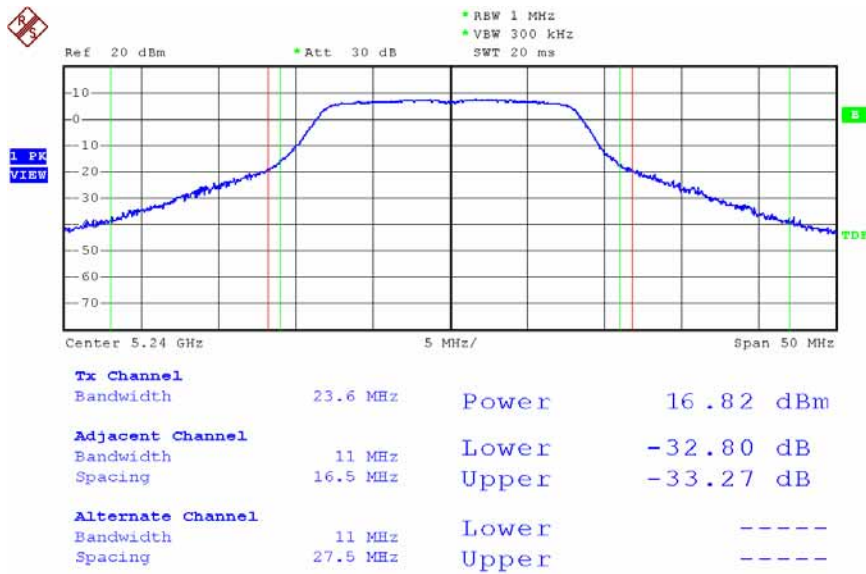

Modulation Standard: 802.11a (6Mbps) – ANT-R1
Channel: 48