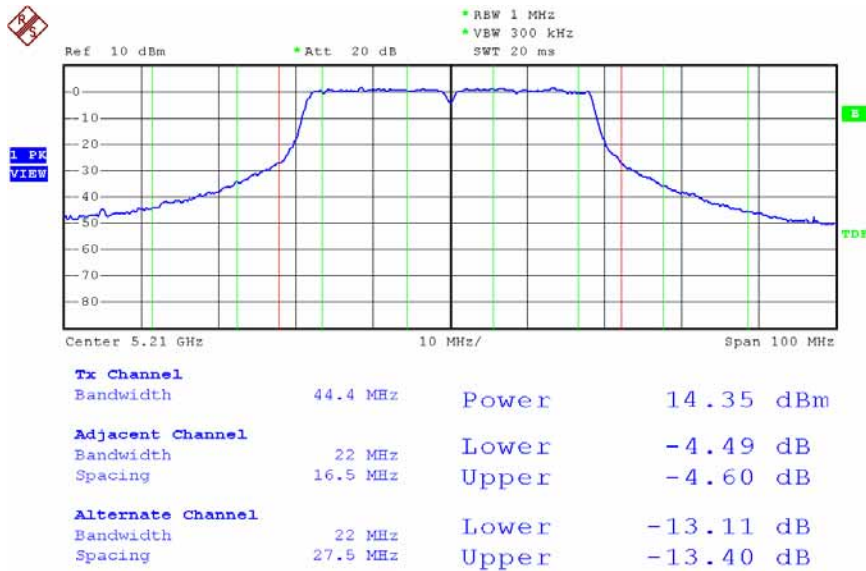

Date: 24.DEC.2007 20:38:05

Modulation Standard: 802.11Draft n, 40MHz (270Mbps) - ANT-L1 + ANT-R3 (ANT-L1)
Channel: 42