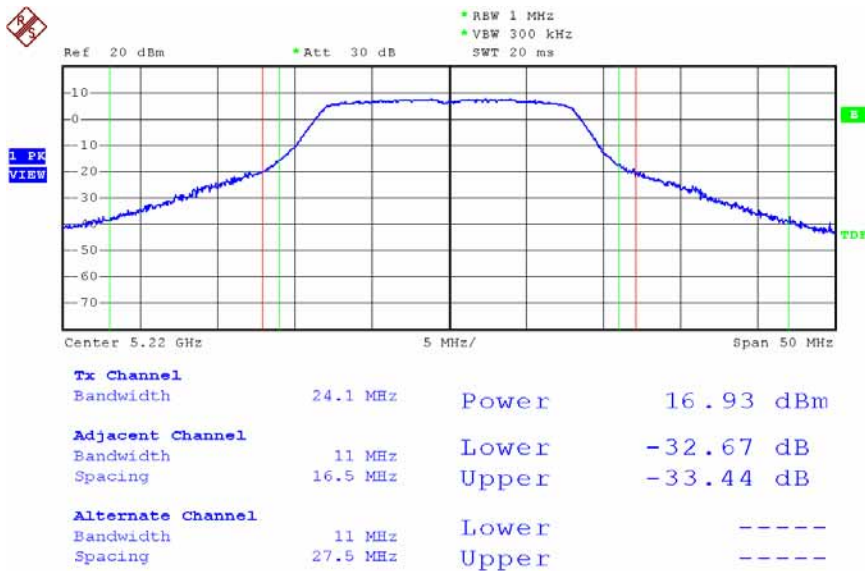

Date: 12.DEC.2007 14:40:07

Modulation Standard: 802.11a (6Mbps) - ANT-R1
Channel: 44