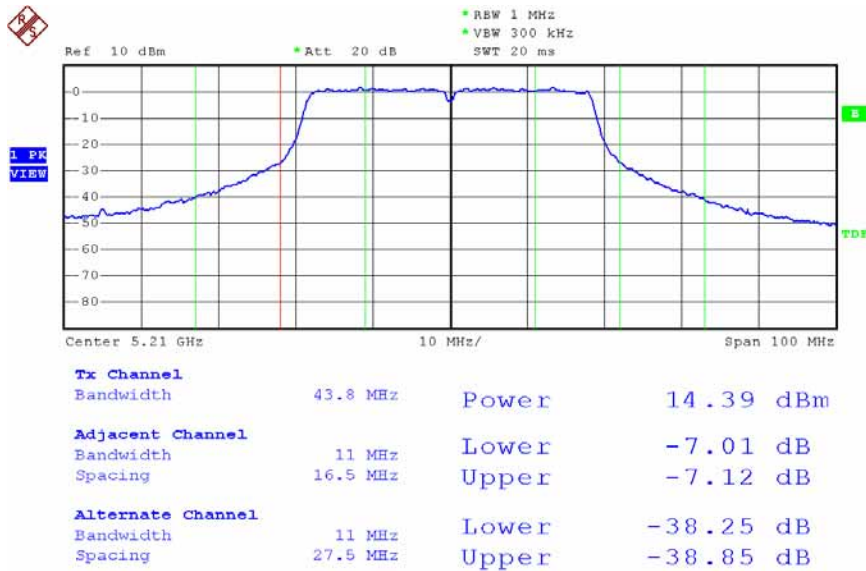

Date: 24.DEC.2007 20:33:54

Modulation Standard: 802.11Draft n, 40MHz (270Mbps) - ANT-R1 + ANT-R3 (ANT-R1)
Channel: 42