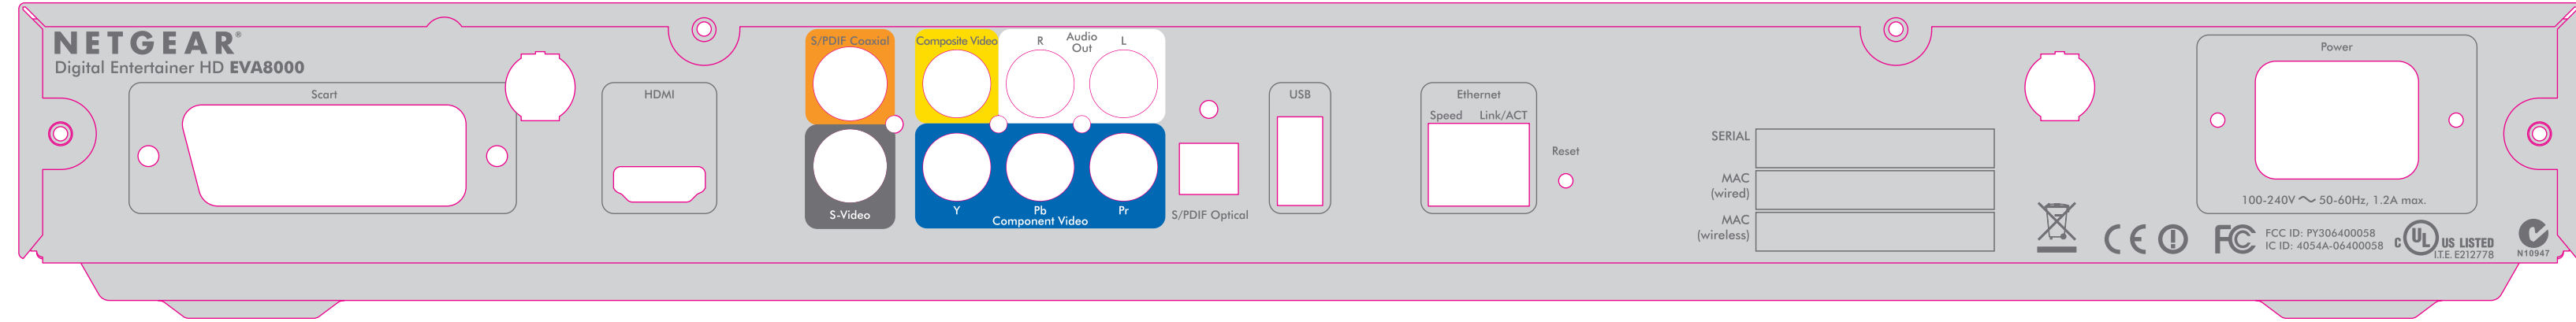

REV	DESCRIPTION OF REVISION	ENG APPD	DATE
01	INITIAL DOCUMENT CREATION	M YU	10/24/06

NOTES:

- SCALE IS 1:1. CHASSIS IS SHOWN FULLY ASSEMBLED.
- INK COLORS ARE SHOWN TO THE RIGHT.
- MAGENTA IS CHASSIS AND DOES NOT PRINT.
- REFER TO NETGEAR DOC-00093 FOR COLOR TOLERANCES.

	White		Pantone 293
	Sheetmetal		Pantone 109
	Pantone Cool Gray 11		Pantone 151

AUTHOR: M YU	TITLE: SILKSCRN, EVA8000 REAR PANEL, V1H1	NETGEAR	
SHEET: 1 of 1	THIS DOCUMENT AND THE DATA DISCLOSED HEREIN OR WHEREWITH IS NOT TO BE REPRODUCED, USED OR DISCLOSED IN WHOLE OR IN PART TO ANYONE WITHOUT THE PERMISSION OF NETGEAR, INC.	P/N: SSD-10092-03	REV: 01