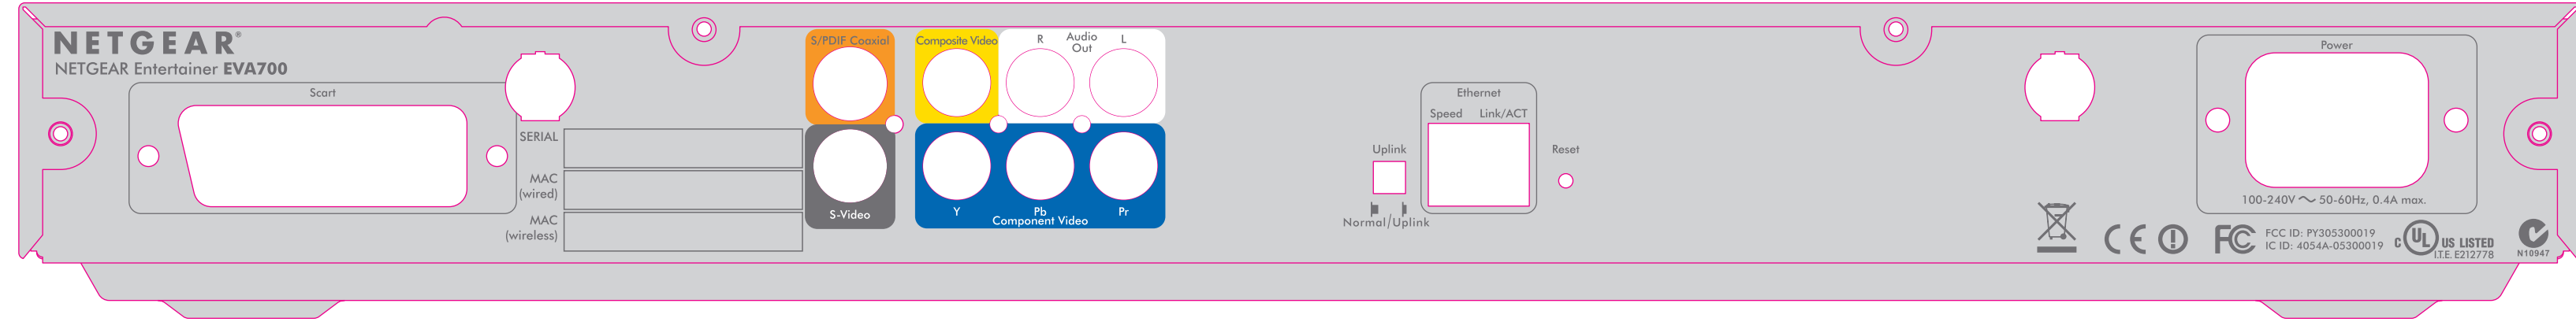

REV	DESCRIPTION OF REVISION	ENG APPD	DATE
01	INITIAL DOCUMENT CREATION	M YU	02/22/05

NOTES:

- SCALE IS 1:1. CHASSIS IS SHOWN FULLY ASSEMBLED.
- INK COLORS ARE SHOWN TO THE RIGHT.
- MAGENTA IS CHASSIS AND DOES NOT PRINT.

	White		Pantone 293
	Sheetmetal		Pantone 109
	Pantone Cool Gray 11		Pantone 151

AUTHOR: M YU	TITLE: SILKSCRN, EVA700 REAR PANEL, V1H1	<b>NETGEAR</b>	
SHEET: 1 of 1	THIS DOCUMENT AND THE DATA DISCLOSED HEREIN OR WHEREWITH IS NOT TO BE REPRODUCED, USED OR DISCLOSED IN WHOLE OR IN PART TO ANYONE WITHOUT THE PERMISSION OF NETGEAR, INC.	P/N: SSD-10080-01	REV: 01