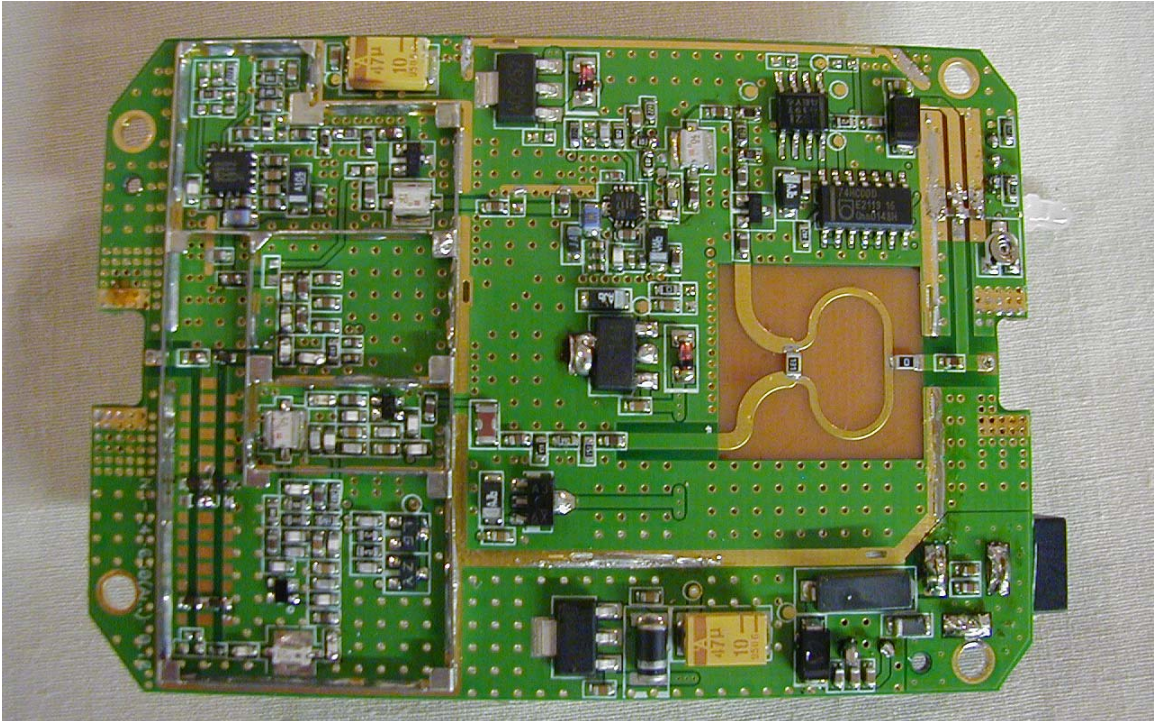

**Internal Photographs FCC ID: PY3-ANT24BX**

DC Injector

Component Side

Bottom Side

DC Injector

Bottom Side

Component Side – With Shields

Component Side – Without Shields