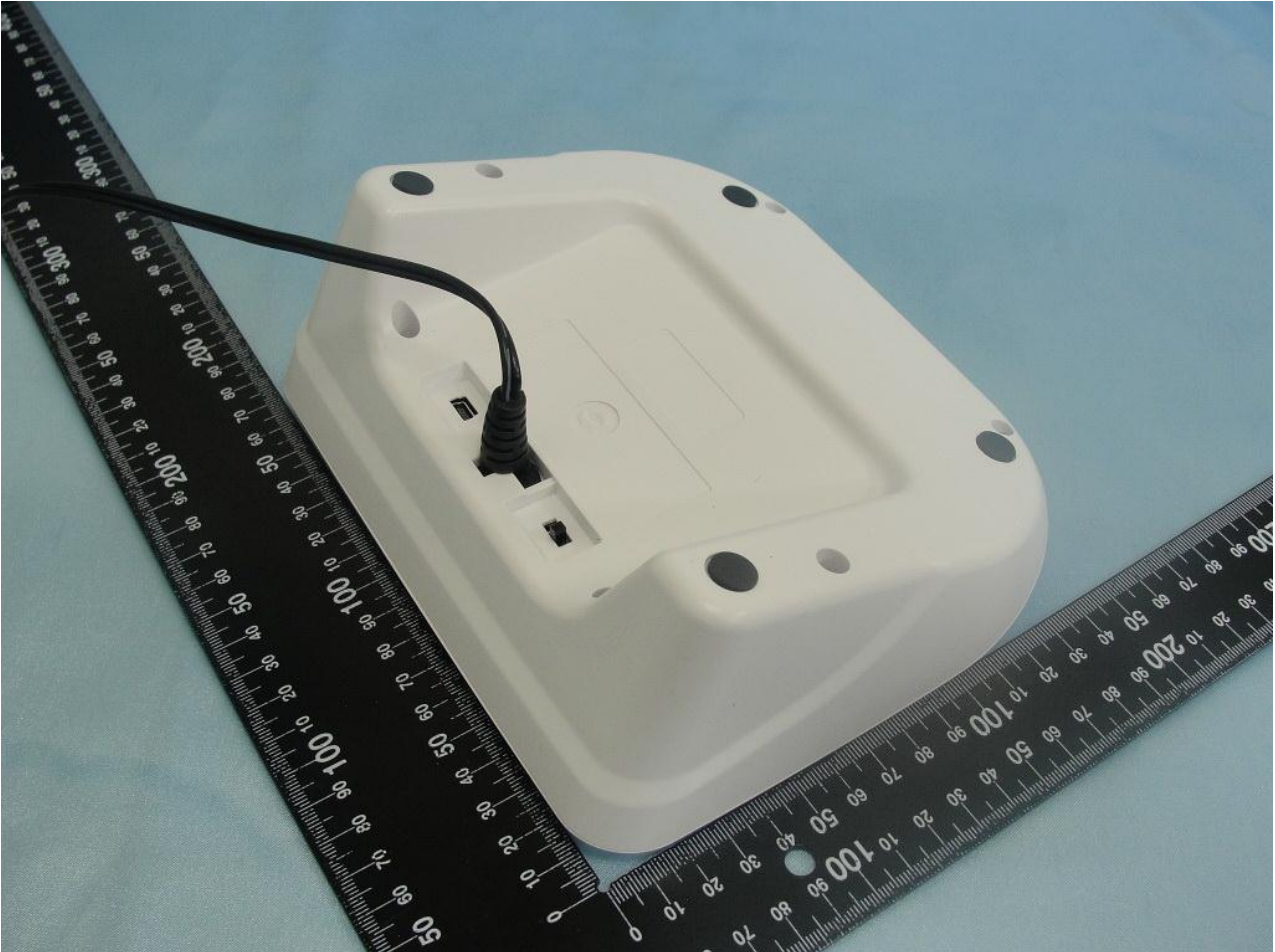

## 1. External Photograph of EUT

Brand Name: MobileHelp / Model Name: WBS GEN1.0 / Marketing Name: WBS GEN1.0

**Brand Name: MobileHelp / Model Name: WBS GEN1.0 / Marketing Name: WBS GEN1.0**

Brand Name: MobileHelp / Model Name: WBS GEN1.0 / Marketing Name: WBS GEN1.0

**2. Photograph of Accessory**

**Brand Name: MobileHelp / Model Name: WBS GEN1.0 / Marketing Name: WBS GEN1.0**

**List of Accessory:**

<b>Specification of Accessory</b>		
<b>AC Adapter</b>	<b>Brand Name</b>	Gee High
	<b>Model Name</b>	GH-053000W
<b>Battery</b>	<b>Brand Name</b>	B&K
	<b>Model Name</b>	804169N