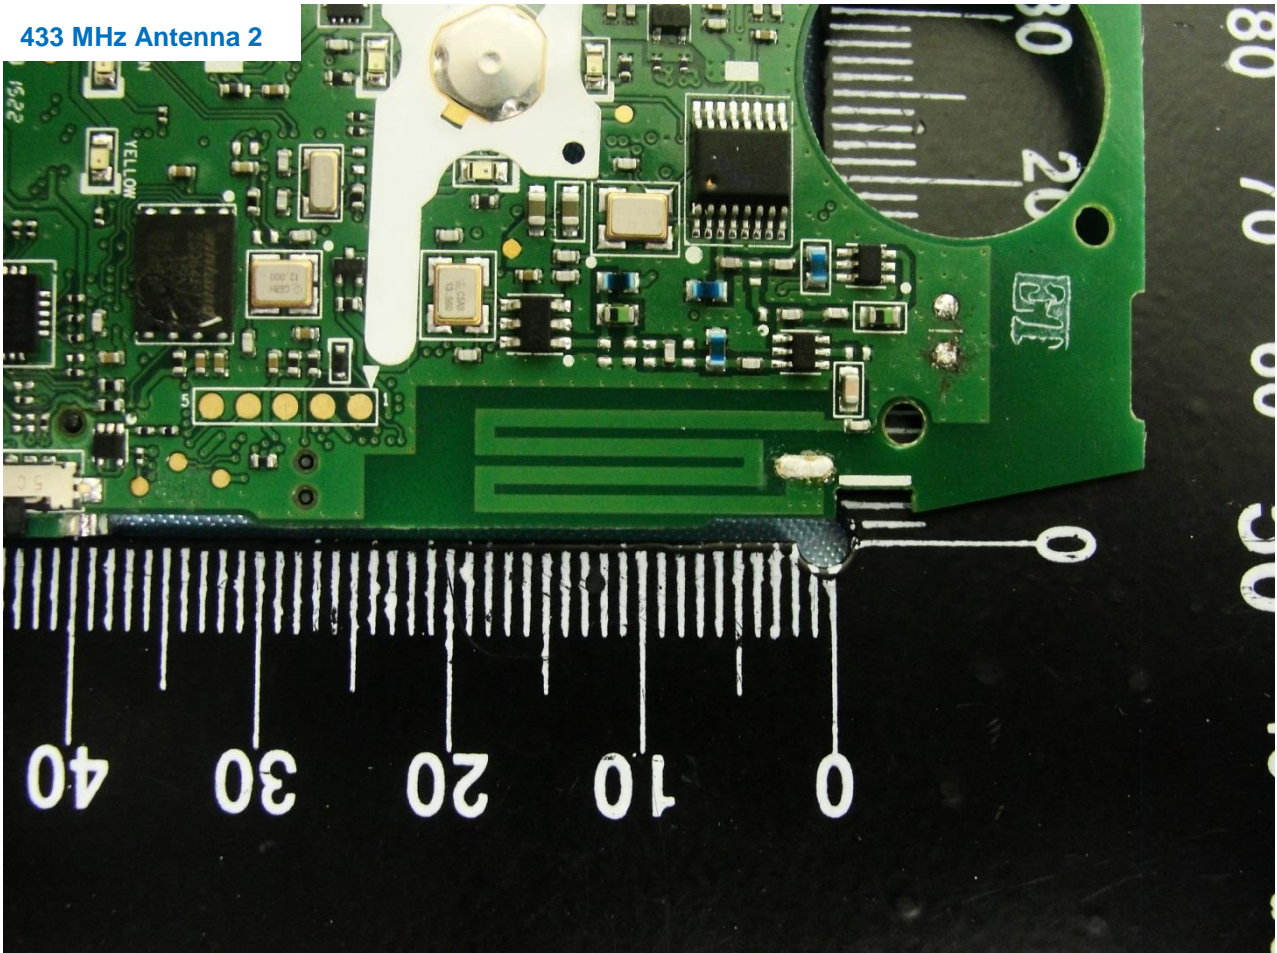

433 MHz Antenna 1

Brand Name: MobileHelp / Model Name: MD3-01 / Marketing Name: MD3-01

Brand Name: MobileHelp / Model Name: MD3-01 / Marketing Name: MD3-01

433 MHz Antenna 2

Brand Name: MobileHelp / Model Name: MD3-01 / Marketing Name: MD3-01