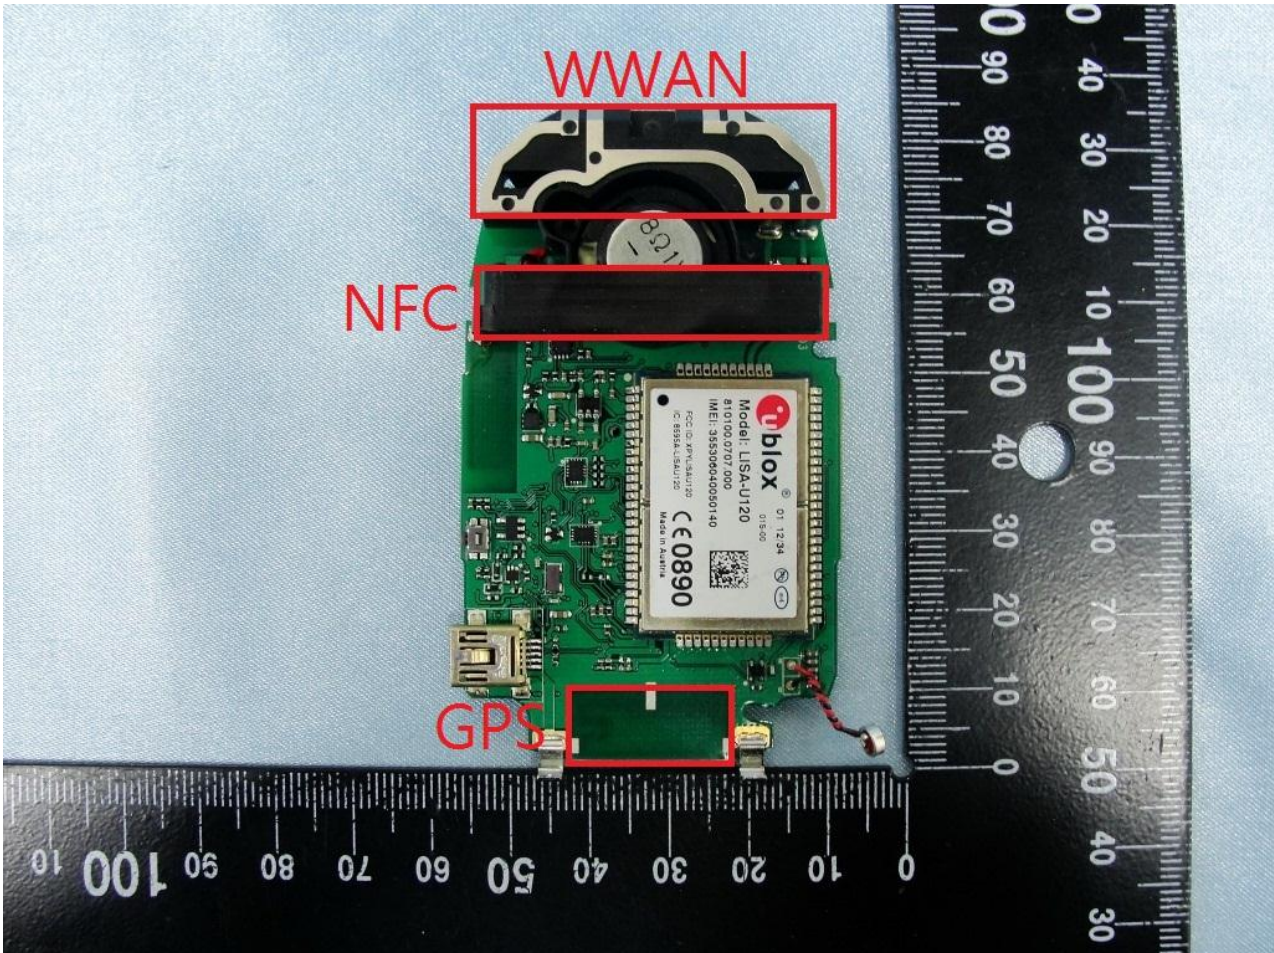

3. Internal Photograph of EUT

Brand Name: MobileHelp / Model Name: IGM-02

Brand Name: MobileHelp / Model Name: IGM-02

Brand Name: MobileHelp / Model Name: IGM-02

Brand Name: MobileHelp / Model Name: IGM-02

Brand Name: MobileHelp / Model Name: IGM-02

WWAN Antenna <Tx / Rx>

Brand Name: MobileHelp / Model Name: IGM-02

Brand Name: MobileHelp / Model Name: IGM-02

WWAN Antenna and Antenna 1 <Tx / Rx>

Brand Name: MobileHelp / Model Name: IGM-02