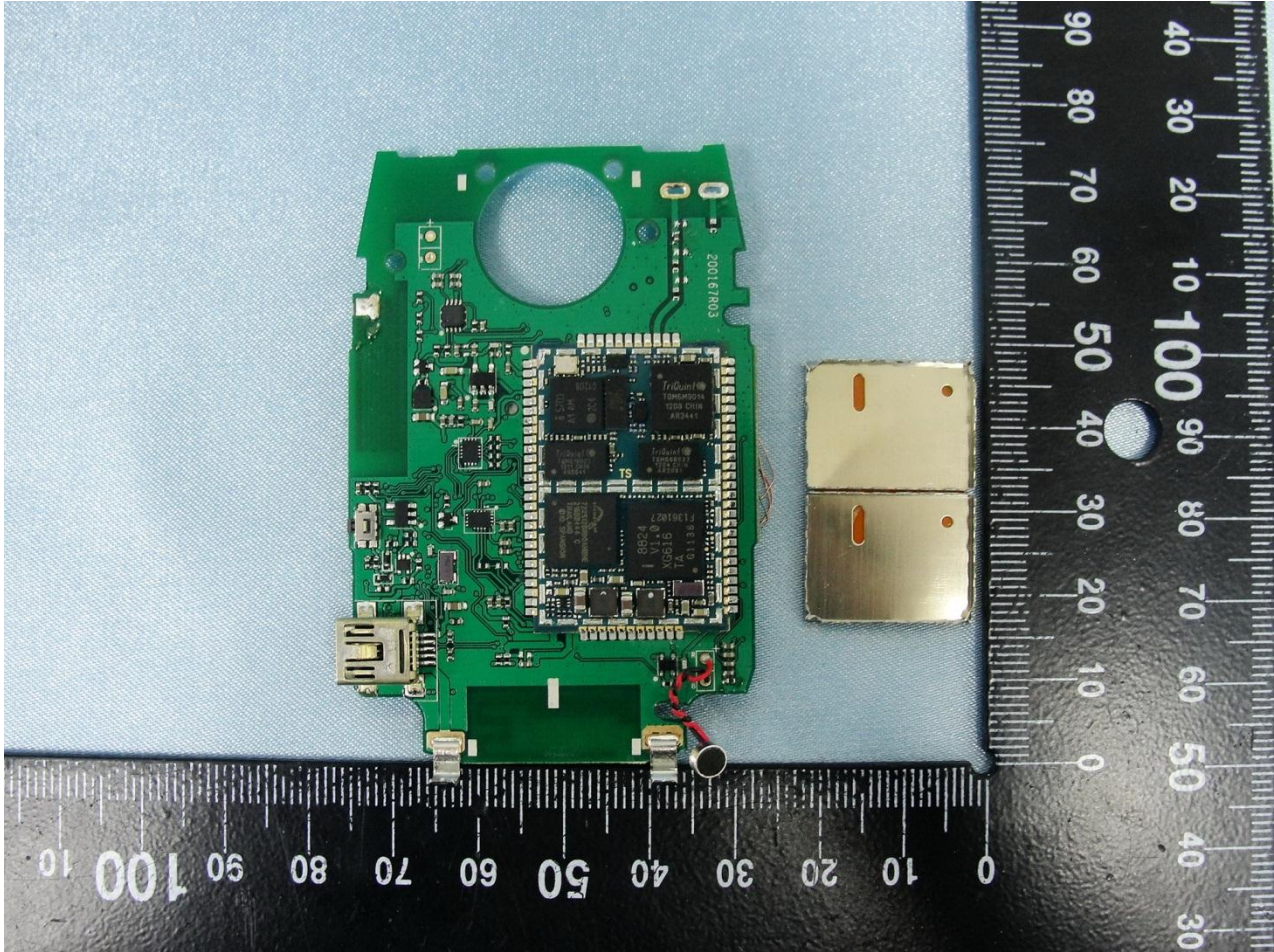

3. Internal Photograph of EUT

Brand Name: MobileHelp / Model Name: IGM-02

Brand Name: MobileHelp / Model Name: IGM-02

Brand Name: MobileHelp / Model Name: IGM-02

Brand Name: MobileHelp / Model Name: IGM-02

Brand Name: MobileHelp / Model Name: IGM-02

WWAN Antenna <Tx / Rx>

Brand Name: MobileHelp / Model Name: IGM-02

Brand Name: MobileHelp / Model Name: IGM-02

WWAN Antenna and Antenna 1 <Tx / Rx>

Brand Name: MobileHelp / Model Name: IGM-02