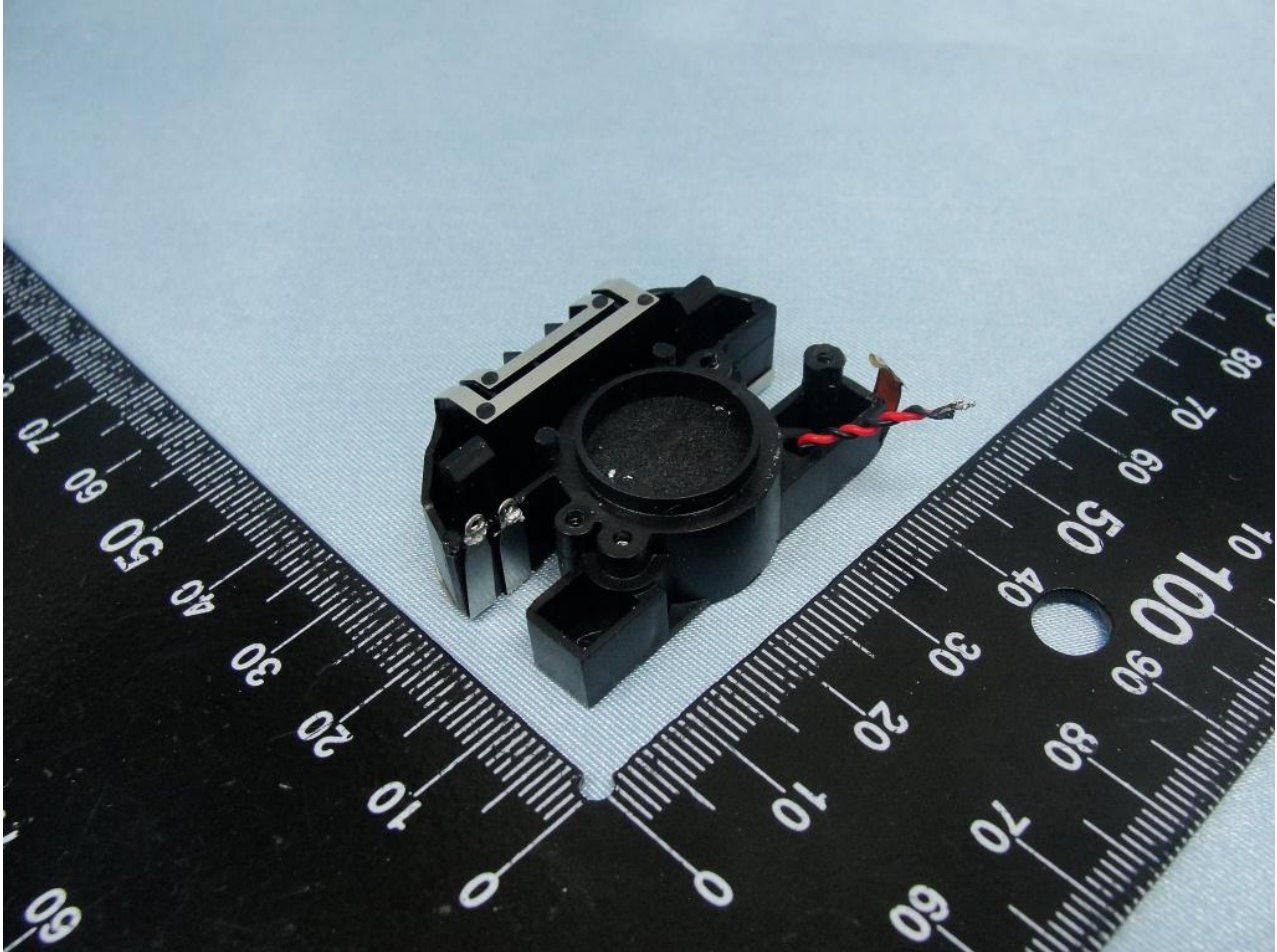

Brand Name: MobileHelp / Model Name: IGM-02

WWAN Antenna <Tx / Rx>

Brand Name: MobileHelp / Model Name: IGM-02

Brand Name: MobileHelp / Model Name: IGM-02

WWAN Antenna and Antenna 1 <Tx / Rx>

Brand Name: MobileHelp / Model Name: IGM-02