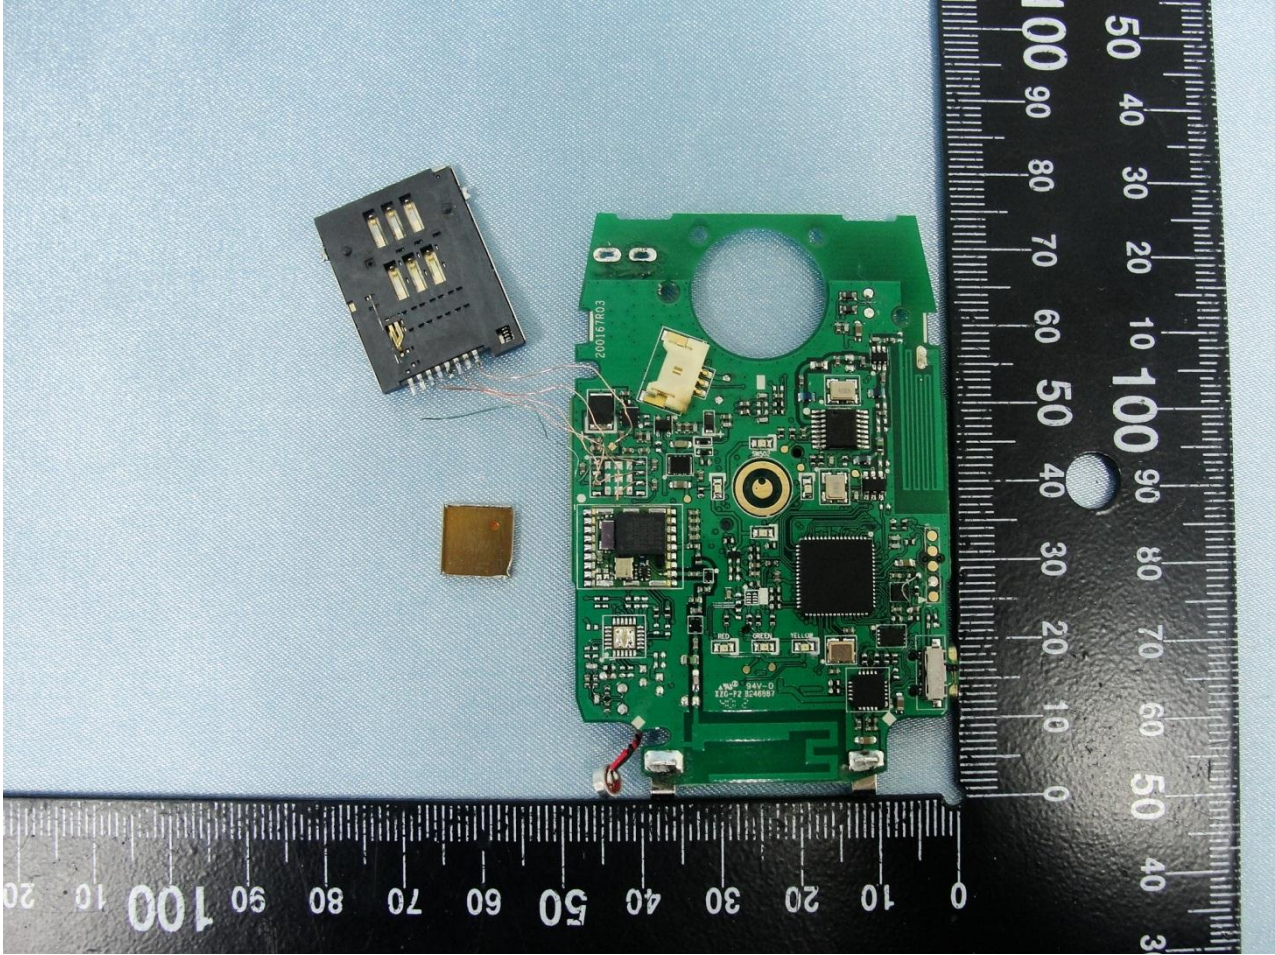

3. Internal Photograph of EUT

Brand Name: MobileHelp / Model Name: IGM-02

Brand Name: MobileHelp / Model Name: IGM-02

Brand Name: MobileHelp / Model Name: IGM-02

Brand Name: MobileHelp / Model Name: IGM-02

Brand Name: MobileHelp / Model Name: IGM-02

WWAN Antenna <Tx / Rx>

Brand Name: MobileHelp / Model Name: IGM-02

Brand Name: MobileHelp / Model Name: IGM-02

WWAN Antenna and Antenna 1 <Tx / Rx>

Brand Name: MobileHelp / Model Name: IGM-02