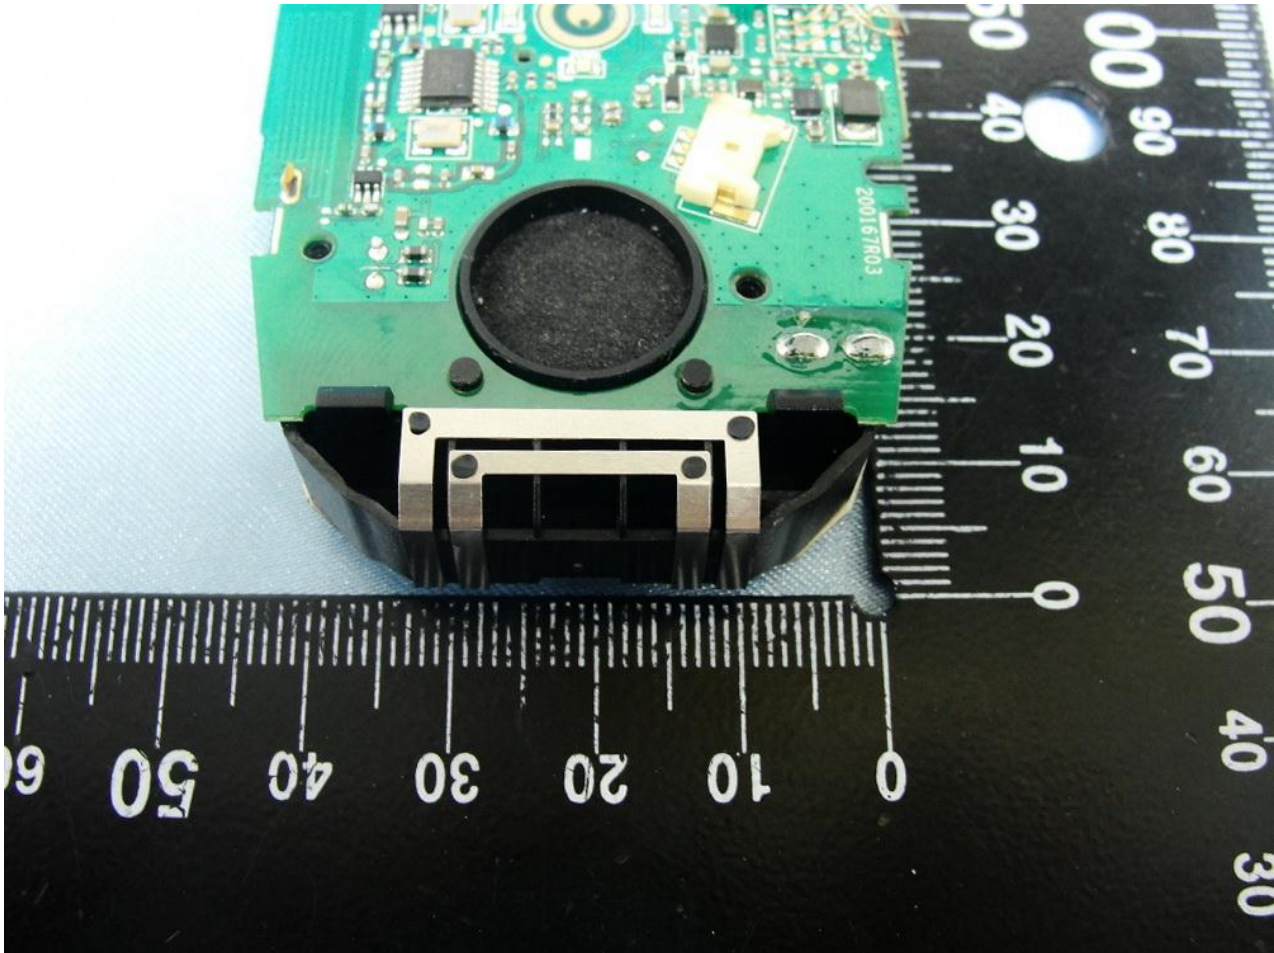

3. Internal Photograph of EUT

Brand Name: MobileHelp / Model Name: IGM-02

Brand Name: MobileHelp / Model Name: IGM-02

Brand Name: MobileHelp / Model Name: IGM-02

Brand Name: MobileHelp / Model Name: IGM-02

Brand Name: MobileHelp / Model Name: IGM-02

WWAN Antenna <Tx / Rx>

Brand Name: MobileHelp / Model Name: IGM-02

Brand Name: MobileHelp / Model Name: IGM-02

WWAN Antenna and Antenna 1 <Tx / Rx>

Brand Name: MobileHelp / Model Name: IGM-02