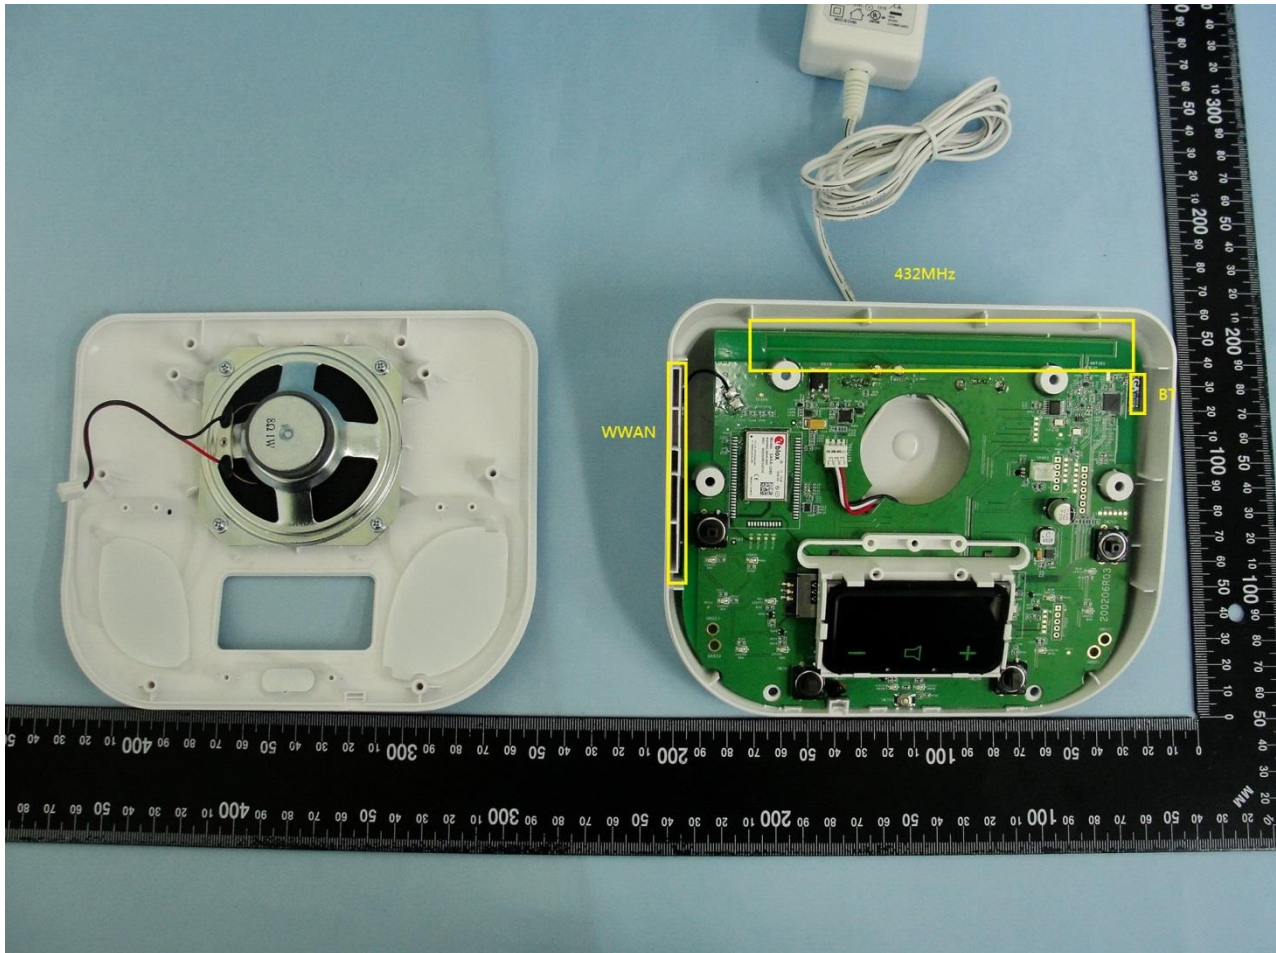

### 3. Internal Photograph of EUT

Brand Name: MobileHelp / Model Name: CBS2-01 / Marketing Name: CBS2-01

Brand Name: MobileHelp / Model Name: CBS2-01 / Marketing Name: CBS2-01

Brand Name: MobileHelp / Model Name: CBS2-01 / Marketing Name: CBS2-01