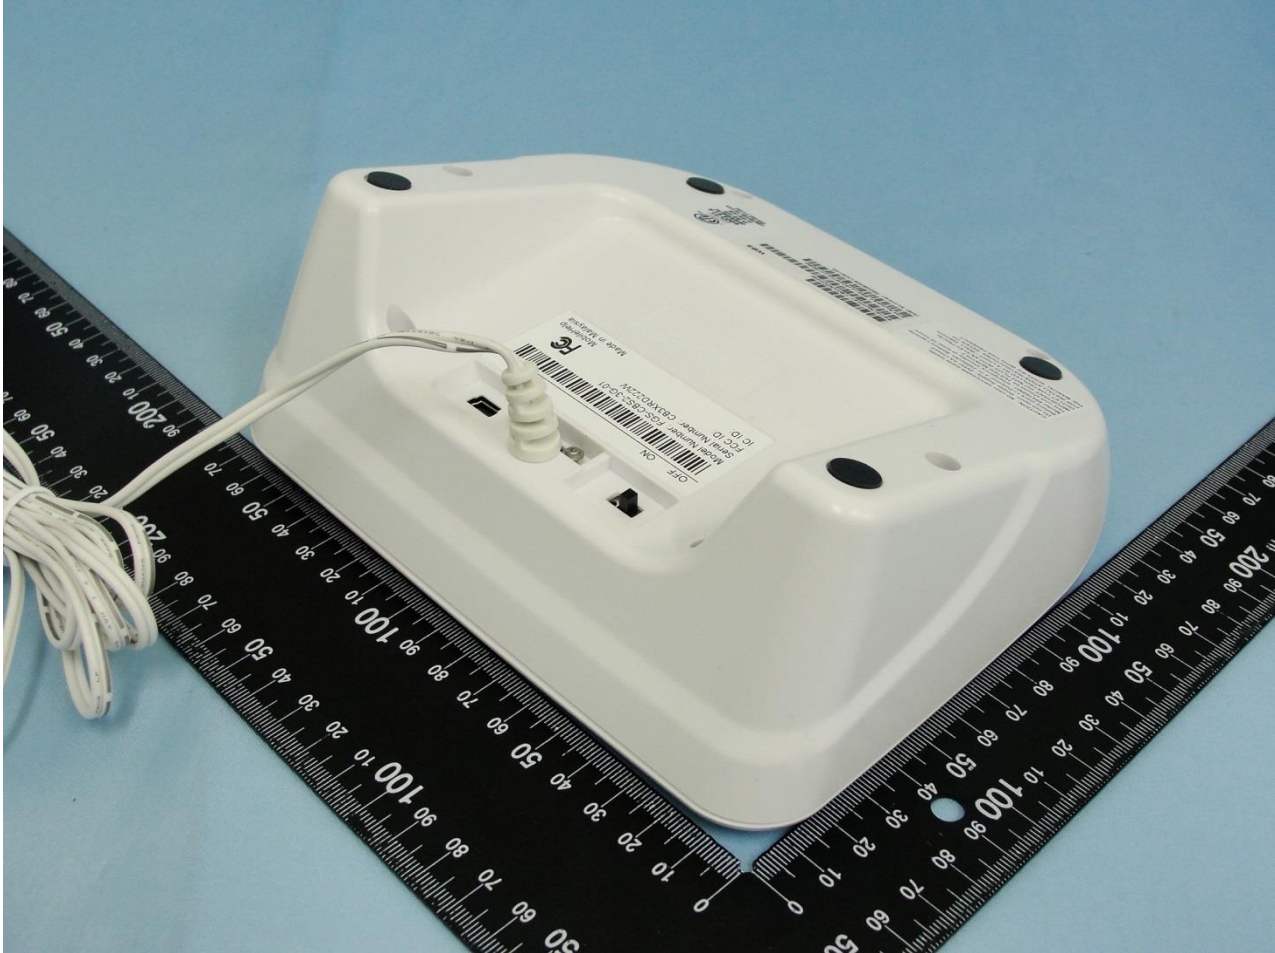

## 1. External Photograph of EUT

Brand Name: MobileHelp / Model Name: CBS2-01 / Marketing Name: CBS2-01

Sample 1

Brand Name: MobileHelp / Model Name: CBS2-01 / Marketing Name: CBS2-01

Brand Name: MobileHelp / Model Name: CBS2-01 / Marketing Name: CBS2-01

Sample 2

Brand Name: MobileHelp / Model Name: CBS2-01 / Marketing Name: CBS2-01

**2. Photograph of Accessory**

Brand Name: MobileHelp / Model Name: CBS2-01 / Marketing Name: CBS2-01

Specification of Accessory		
AC Adapter 1	Brand Name	GEEHIGH TECHNOLOGY
	Model Name	GH-05300W
AC Adapter 2	Brand Name	DONGGUAN DONGSONG ELECTRONIC
	Model Name	DYS182-050300W-1
Battery 1	Brand Name	Stark Energy
	Model Name	STK804169
Battery 2	Brand Name	Shinergy
	Model Name	BAT-000010-0-0

**Remark:** For accessories equipped with this EUT, please refer to the following photos.

Brand Name: MobileHelp / Model Name: CBS2-01 / Marketing Name: CBS2-01

Brand Name: MobileHelp / Model Name: CBS2-01 / Marketing Name: CBS2-01