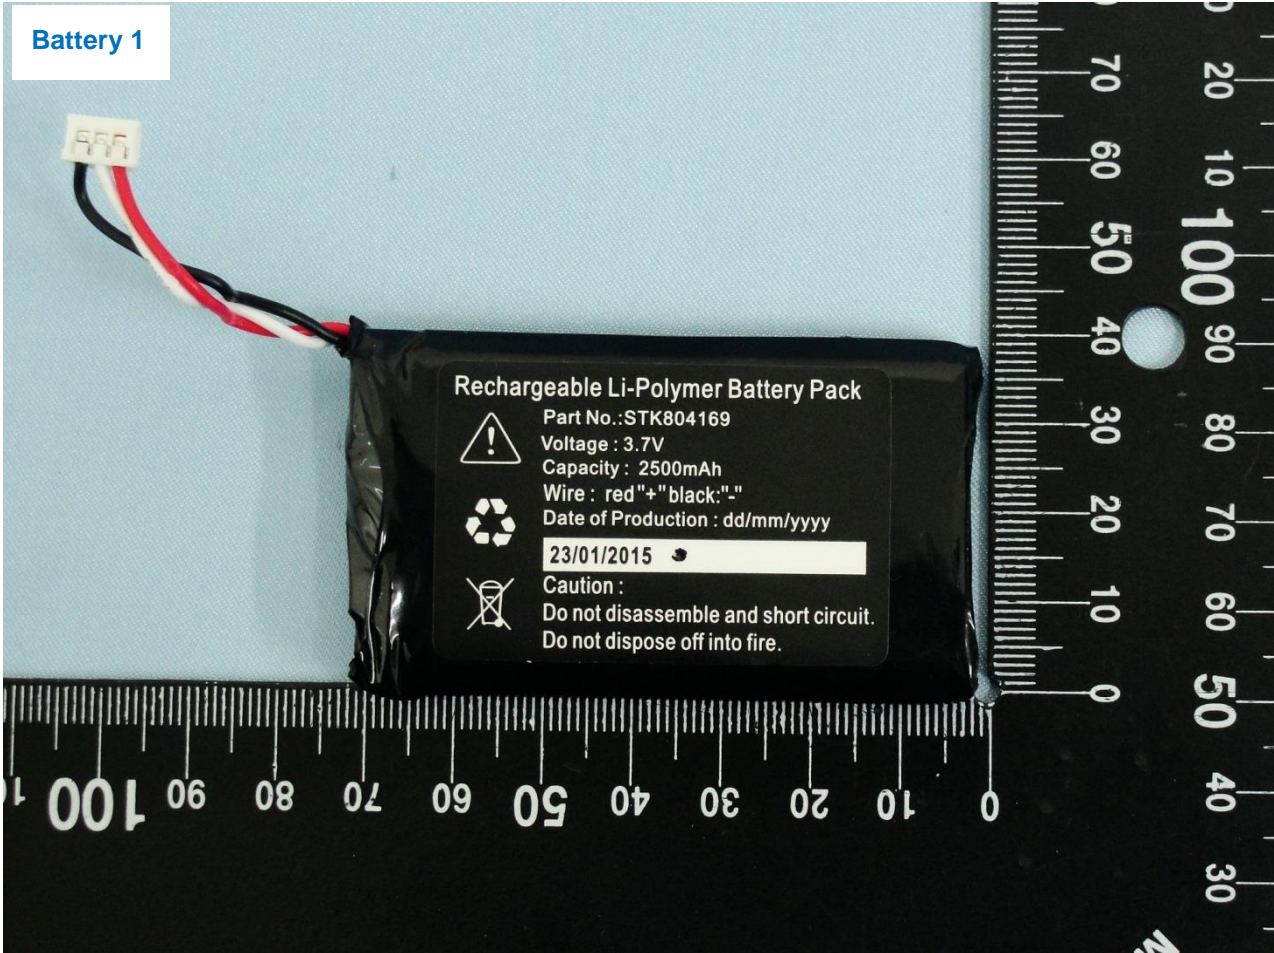

Adapter 1

Brand Name: MobileHelp / Model Name: CBS2-01 / Marketing Name: CBS2-01

Adapter 2

Brand Name: MobileHelp / Model Name: CBS2-01 / Marketing Name: CBS2-01

Battery 1

Brand Name: MobileHelp / Model Name: CBS2-01 / Marketing Name: CBS2-01