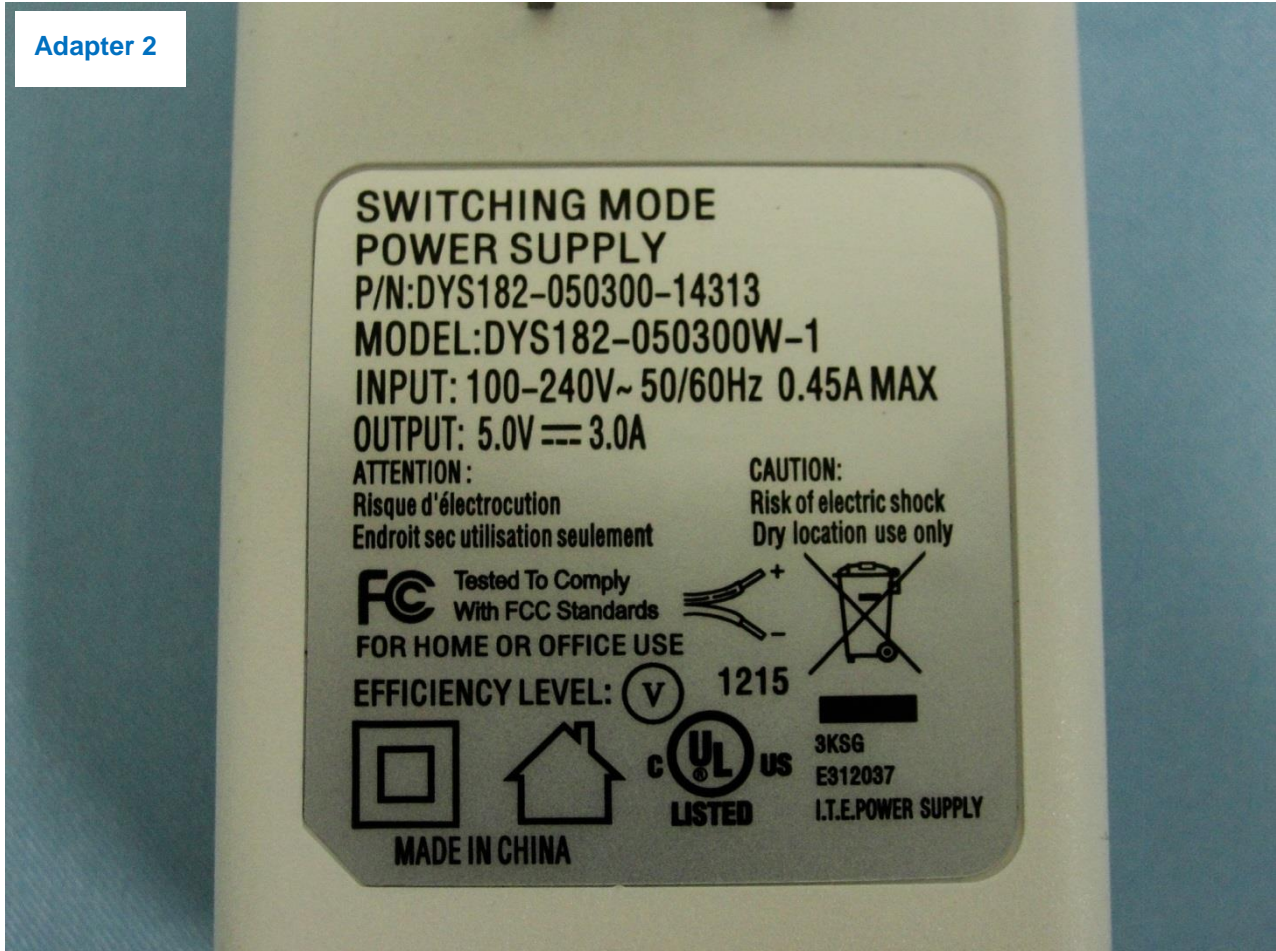

Brand Name: MobileHelp / Model Name: CBS2-01 / Marketing Name: CBS2-01

Adapter 2