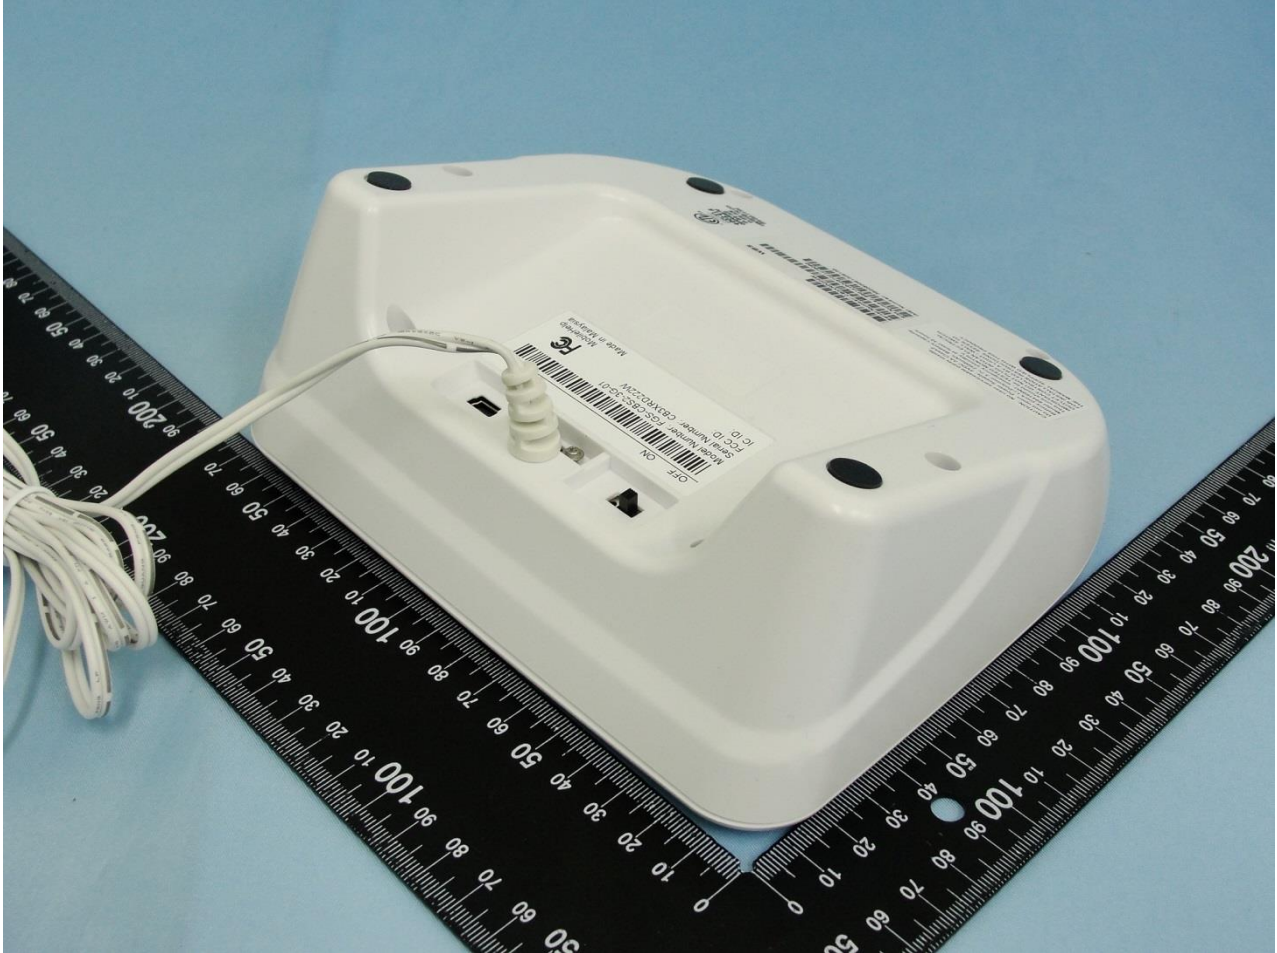

## 1. External Photograph of EUT

Brand Name: MobileHelp / Model Name: CBS2-01 / Marketing Name: CBS2-01

Sample 1

Brand Name: MobileHelp / Model Name: CBS2-01 / Marketing Name: CBS2-01

Brand Name: MobileHelp / Model Name: CBS2-01 / Marketing Name: CBS2-01

Sample 2

Brand Name: MobileHelp / Model Name: CBS2-01 / Marketing Name: CBS2-01

**2. Photograph of Accessory**

Brand Name: MobileHelp / Model Name: CBS2-01 / Marketing Name: CBS2-01

Specification of Accessory		
AC Adapter 1	Brand Name	GEEHIGH TECHNOLOGY
	Model Name	GH-05300W
AC Adapter 2	Brand Name	DONGGUAN DONGSONG ELECTRONIC
	Model Name	DYS182-050300W-1
Battery 1	Brand Name	Stark Energy
	Model Name	STK804169
Battery 2	Brand Name	Shinergy
	Model Name	BAT-000010-0-0

**Remark:** For accessories equipped with this EUT, please refer to the following photos.

Brand Name: MobileHelp / Model Name: CBS2-01 / Marketing Name: CBS2-01

Brand Name: MobileHelp / Model Name: CBS2-01 / Marketing Name: CBS2-01