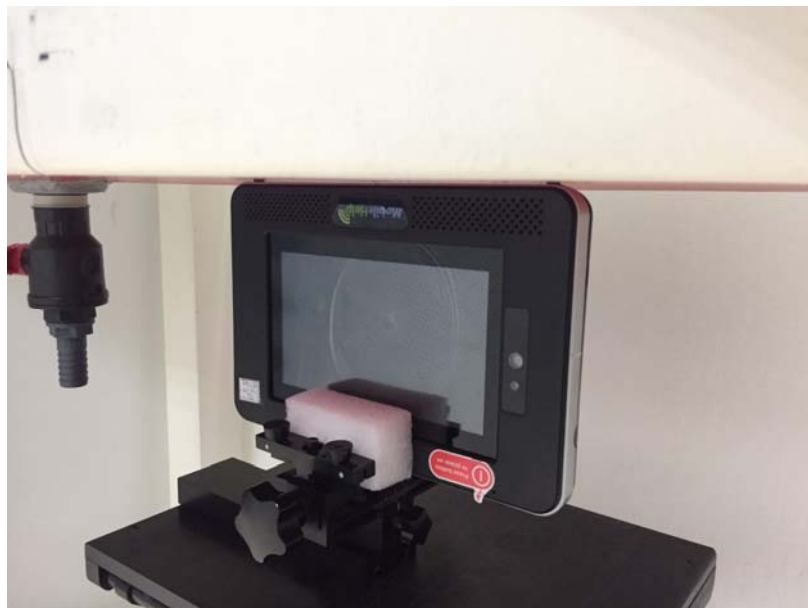

SAR Test Setup Photographs

EUT Side Definition	
Mode	Side
1	Side 1
2	Side 2
3	Side 3
4	Side 4
5	Back

Phantom Position : Flat	EUT side : Back
Spacing to phantom : 0 mm	Accessory : N/A

Phantom Position : Flat	EUT side : Side 1
Spacing to phantom : 0 mm	Accessory : N/A

Phantom Position : Flat	EUT side : Side 2
Spacing to phantom : 0 mm	Accessory : N/A

Phantom Position : Flat	EUT side : Side 3
Spacing to phantom : 0 mm	Accessory : N/A

Phantom Position : Flat	EUT side : Side 4
Spacing to phantom : 0 mm	Accessory : N/A