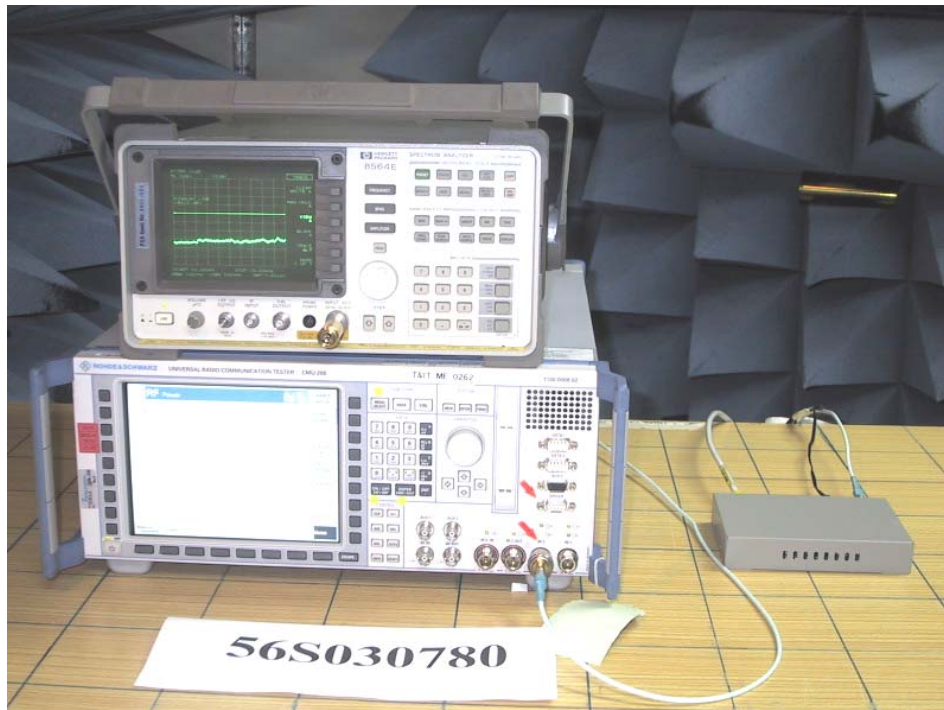

Equipment: Wireless Broadband Router

Model: APRT_2001g

FCC ID: PXP000002

PSB Corporation

Set Up Photo

Conducted Emission Setup (Front View)

Conducted Emission Setup (Rear View)

Equipment: Wireless Broadband Router
Model: APRT_2001g
FCC ID: PXP000002

PSB Corporation

Radiated Emissions Setup (Front View)

Radiated Emissions Setup (Rear View)

Equipment: Wireless Broadband Router
Model: APRT_2001g
FCC ID: PXP000002

PSB Corporation

Spectrum Bandwidth Measurement Test Setup

Maximum Peak Power Measurement Test Setup

Equipment: Wireless Broadband Router
Model: APRT_2001g
FCC ID: PXP000002

RF Conducted Spurious & Band Edge Measurement Test Setup

Peak Power Spectral Density Measurement Test Setup

Equipment: Wireless Broadband Router
Model: APRT_2001g
FCC ID: PXP000002

PSB Corporation

Maximum Permissible Exposure Measurement Test Setup