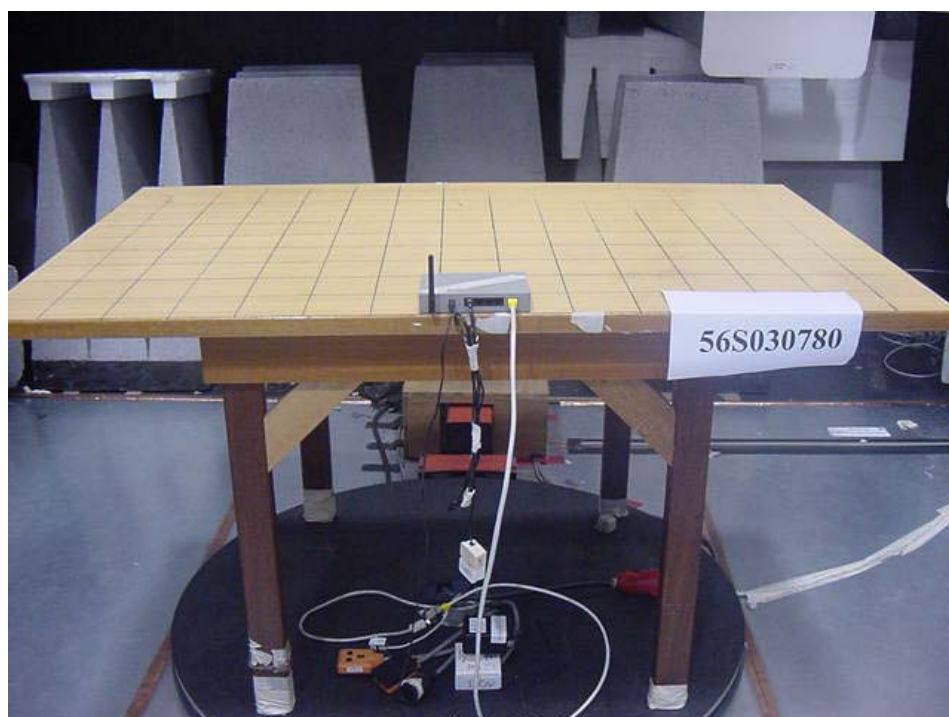

Equipment: Wireless Broadband Router

Model: APRT_2001g

FCC ID: PXP000002

PSB Corporation

Set Up Photo

Conducted Emission Setup (Front View)

Conducted Emission Setup (Rear View)

Equipment: Wireless Broadband Router
Model: APRT_2001g
FCC ID: PXP000002

PSB Corporation

Radiated Emissions Setup (Front View)

Radiated Emissions Setup (Rear View)

Equipment: Wireless Broadband Router
Model: APRT_2001g
FCC ID: PXP000002

PSB Corporation

Spectrum Bandwidth Measurement Test Setup

Maximum Peak Power Measurement Test Setup

Equipment: Wireless Broadband Router
Model: APRT_2001g
FCC ID: PXP000002

RF Conducted Spurious & Band Edge Measurement Test Setup

Peak Power Spectral Density Measurement Test Setup