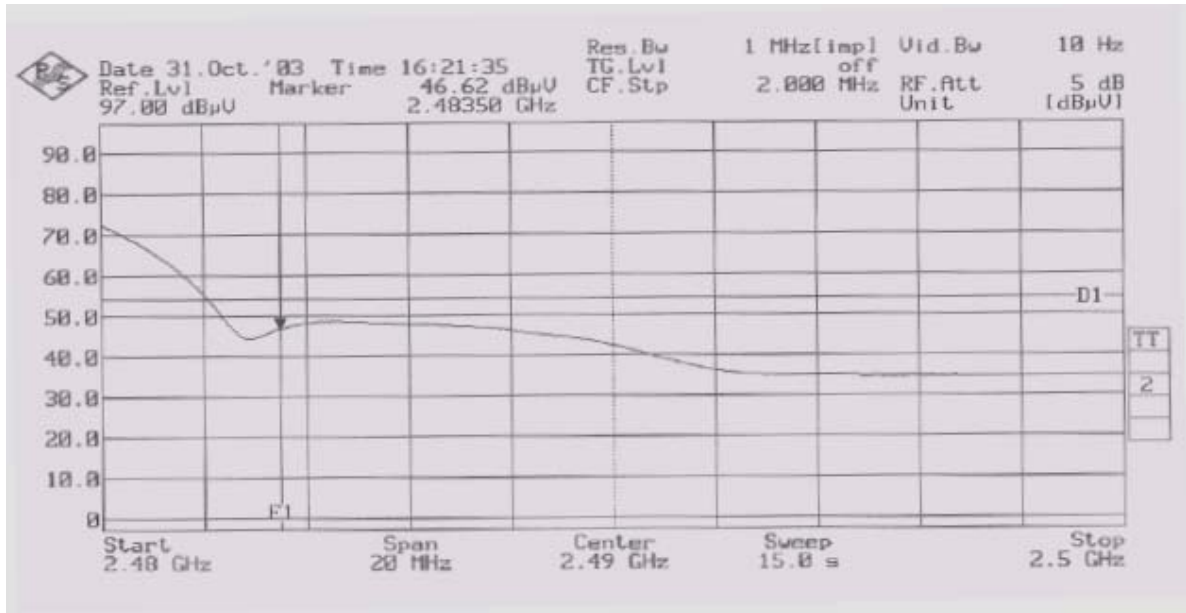

RESTRICTED BAND 2310MHz TO 2390MHz SPURIOUS EMISSIONS PLOTS

Channel 1 @ 802.11b 11Mbps (Average Plot)

Channel 1 @ 802.11b 11Mbps (Peak Plot)

RESTRICTED BAND 2483.5MHz TO 2500MHz SPURIOUS EMISSIONS PLOTS

Channel 13 @ 802.11b 11Mbps (Average Plot)

Channel 13 @ 802.11b 11Mbps (Peak Plot)

RESTRICTED BAND 2310MHz TO 2390MHz SPURIOUS EMISSIONS PLOTS

Channel 1 @ 802.11g 54Mbps (Average Plot)

Channel 1 @ 802.11g 54Mbps (Peak Plot)

RESTRICTED BAND 2483.5MHz TO 2500MHz SPURIOUS EMISSIONS PLOTS

Channel 11 @ 802.11g 54Mbps (Average Plot)

Channel 11 @ 802.11g 54Mbps (Peak Plot)