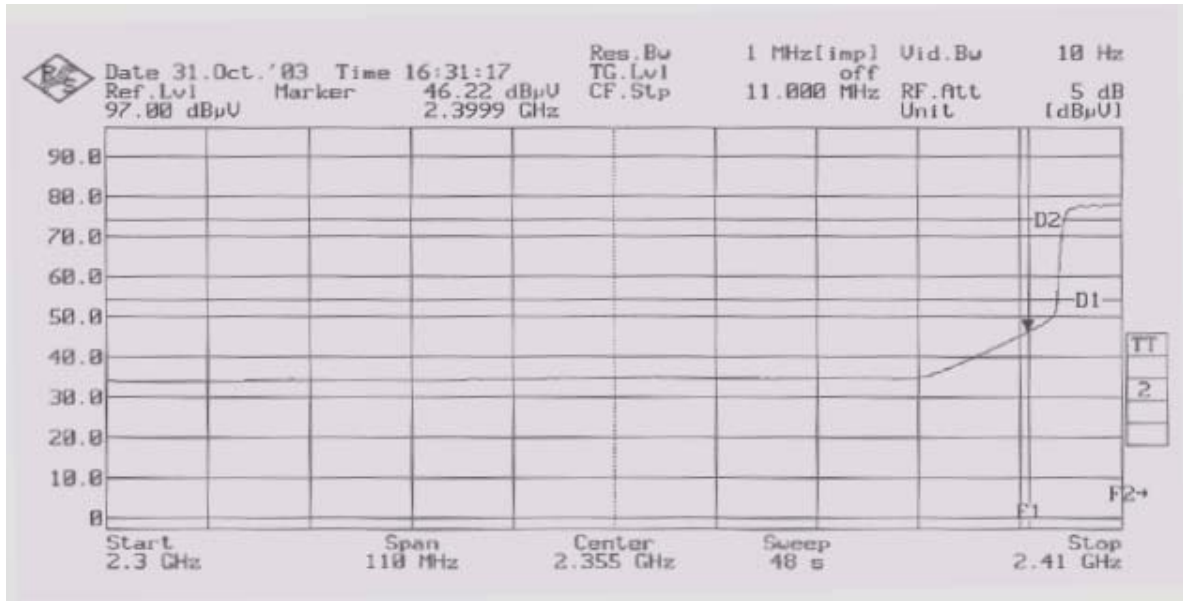

RESTRICTED BAND 2310MHz TO 2390MHz SPURIOUS EMISSIONS PLOTS

Channel 1 @ 802.11b 11Mbps (Average Plot)

Channel 1 @ 802.11b 11Mbps (Peak Plot)

RESTRICTED BAND 2483.5MHz TO 2500MHz SPURIOUS EMISSIONS PLOTS

Channel 13 @ 802.11b 11Mbps (Average Plot)

Channel 13 @ 802.11b 11Mbps (Peak Plot)

RESTRICTED BAND 2310MHz TO 2390MHz SPURIOUS EMISSIONS PLOTS

Channel 1 @ 802.11g 54Mbps (Average Plot)

Channel 1 @ 802.11g 54Mbps (Peak Plot)

RESTRICTED BAND 2483.5MHz TO 2500MHz SPURIOUS EMISSIONS PLOTS

Channel 11 @ 802.11g 54Mbps (Average Plot)

Channel 11 @ 802.11g 54Mbps (Peak Plot)