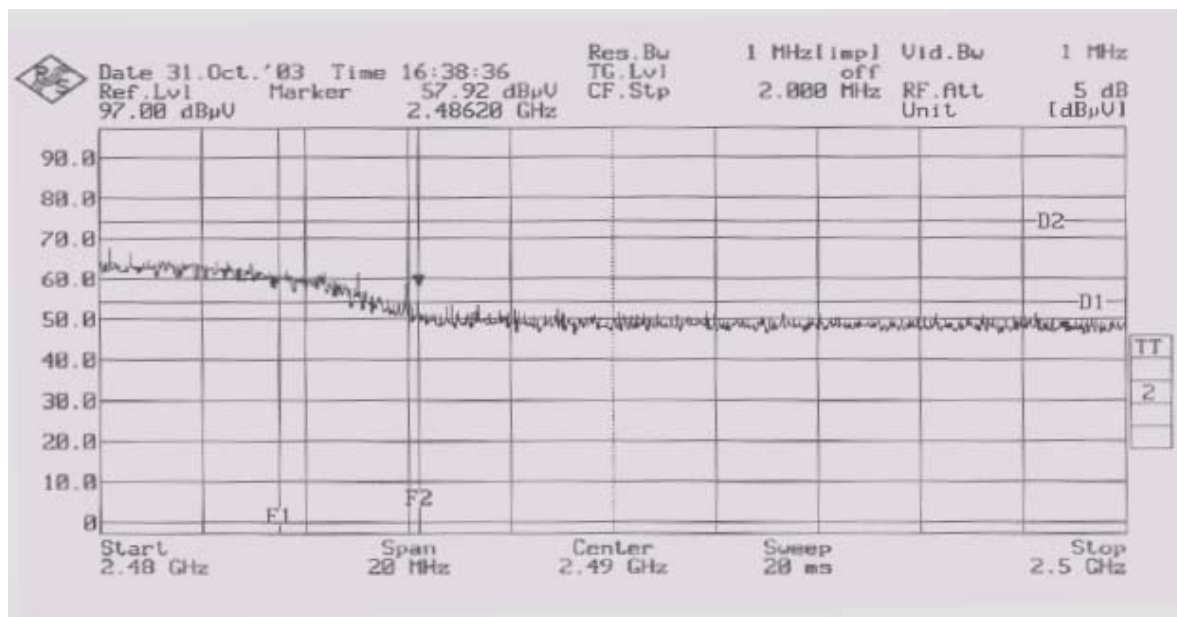

RESTRICTED BAND 2310MHz TO 2390MHz SPURIOUS EMISSIONS PLOTS

Channel 1 @ 802.11b 11Mbps (Average Plot)

Channel 1 @ 802.11b 11Mbps (Peak Plot)

RESTRICTED BAND 2483.5MHz TO 2500MHz SPURIOUS EMISSIONS PLOTS

Channel 13 @ 802.11b 11Mbps (Average Plot)

Channel 13 @ 802.11b 11Mbps (Peak Plot)

RESTRICTED BAND 2310MHz TO 2390MHz SPURIOUS EMISSIONS PLOTS

Channel 1 @ 802.11g 54Mbps (Average Plot)

Channel 1 @ 802.11g 54Mbps (Peak Plot)

RESTRICTED BAND 2483.5MHz TO 2500MHz SPURIOUS EMISSIONS PLOTS

Channel 11 @ 802.11g 54Mbps (Average Plot)

Channel 11 @ 802.11g 54Mbps (Peak Plot)