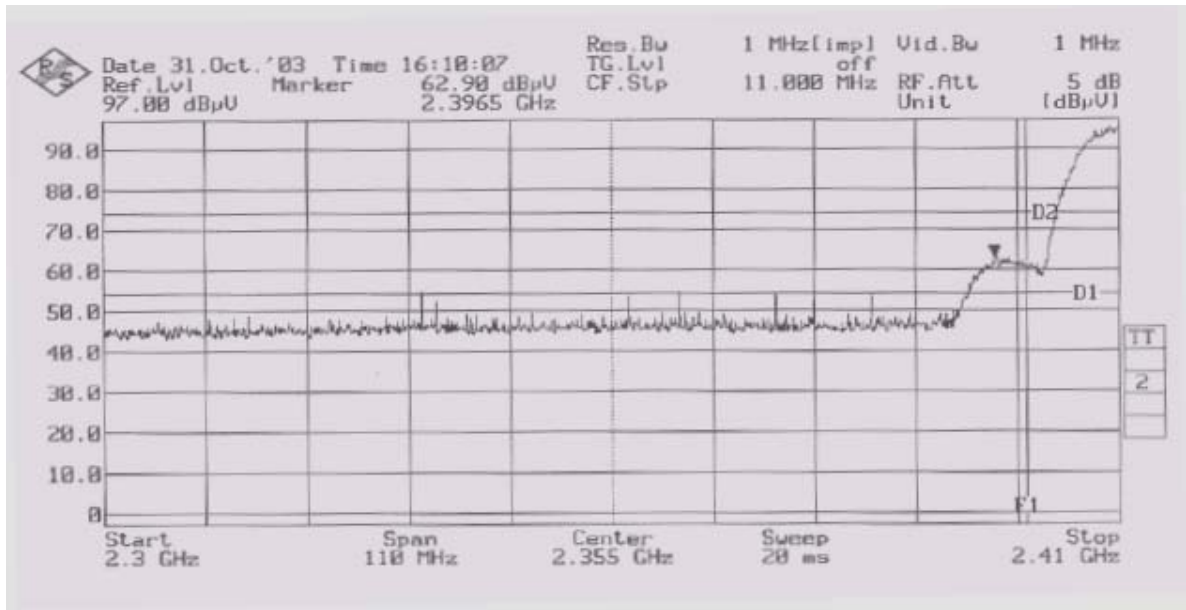

RESTRICTED BAND 2310MHz TO 2390MHz SPURIOUS EMISSIONS PLOTS

Channel 1 @ 802.11b 11Mbps (Average Plot)

Channel 1 @ 802.11b 11Mbps (Peak Plot)

RESTRICTED BAND 2483.5MHz TO 2500MHz SPURIOUS EMISSIONS PLOTS

Channel 13 @ 802.11b 11Mbps (Average Plot)

Channel 13 @ 802.11b 11Mbps (Peak Plot)

RESTRICTED BAND 2310MHz TO 2390MHz SPURIOUS EMISSIONS PLOTS

Channel 1 @ 802.11g 54Mbps (Average Plot)

Channel 1 @ 802.11g 54Mbps (Peak Plot)

RESTRICTED BAND 2483.5MHz TO 2500MHz SPURIOUS EMISSIONS PLOTS

Channel 11 @ 802.11g 54Mbps (Average Plot)

Channel 11 @ 802.11g 54Mbps (Peak Plot)