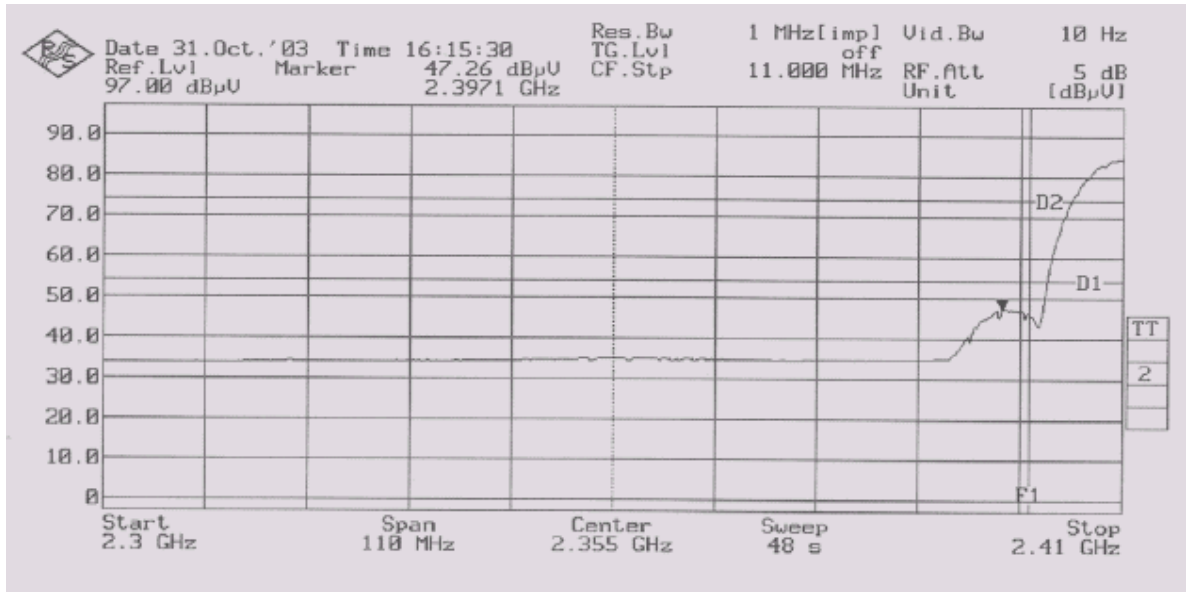

RESTRICTED BAND 2310MHz TO 2390MHz SPURIOUS EMISSIONS PLOTS

Channel 1 @ 802.11b 11Mbps (Average Plot)

Channel 1 @ 802.11b 11Mbps (Peak Plot)

RESTRICTED BAND 2483.5MHz TO 2500MHz SPURIOUS EMISSIONS PLOTS

Channel 13 @ 802.11b 11Mbps (Average Plot)

Channel 13 @ 802.11b 11Mbps (Peak Plot)

RESTRICTED BAND 2310MHz TO 2390MHz SPURIOUS EMISSIONS PLOTS

Channel 1 @ 802.11g 54Mbps (Average Plot)

Channel 1 @ 802.11g 54Mbps (Peak Plot)

RESTRICTED BAND 2483.5MHz TO 2500MHz SPURIOUS EMISSIONS PLOTS

Channel 11 @ 802.11g 54Mbps (Average Plot)

Channel 11 @ 802.11g 54Mbps (Peak Plot)