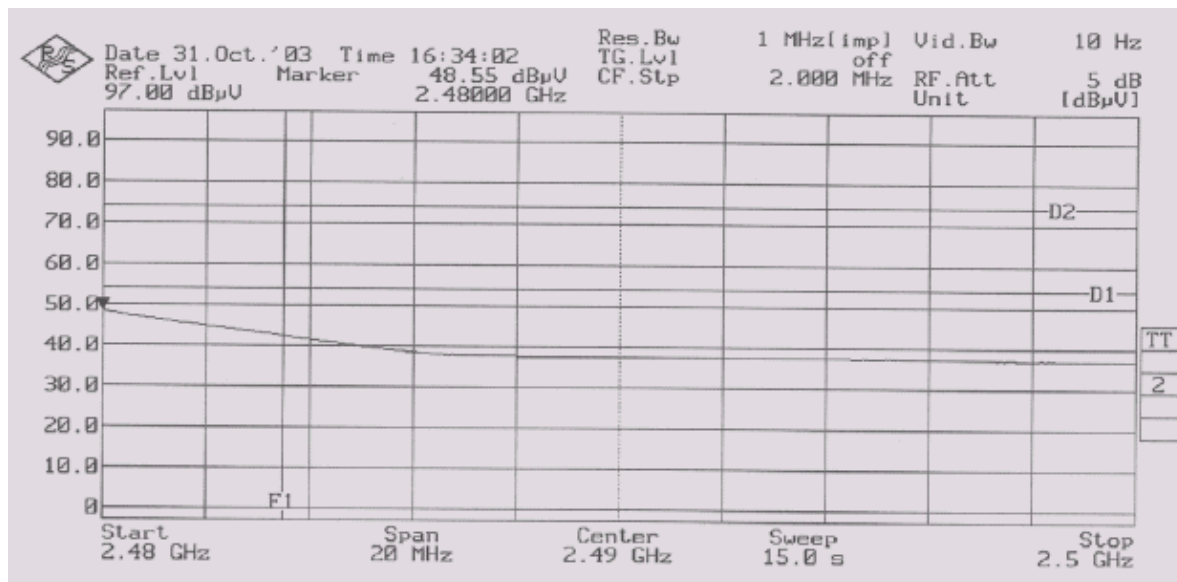

RESTRICTED BAND 2310MHz TO 2390MHz SPURIOUS EMISSIONS PLOTS

Channel 1 @ 802.11b 11Mbps (Average Plot)

Channel 1 @ 802.11b 11Mbps (Peak Plot)

RESTRICTED BAND 2483.5MHz TO 2500MHz SPURIOUS EMISSIONS PLOTS

Channel 13 @ 802.11b 11Mbps (Average Plot)

Channel 13 @ 802.11b 11Mbps (Peak Plot)

RESTRICTED BAND 2310MHz TO 2390MHz SPURIOUS EMISSIONS PLOTS

Channel 1 @ 802.11g 54Mbps (Average Plot)

Channel 1 @ 802.11g 54Mbps (Peak Plot)

RESTRICTED BAND 2483.5MHz TO 2500MHz SPURIOUS EMISSIONS PLOTS

Channel 11 @ 802.11g 54Mbps (Average Plot)

Channel 11 @ 802.11g 54Mbps (Peak Plot)