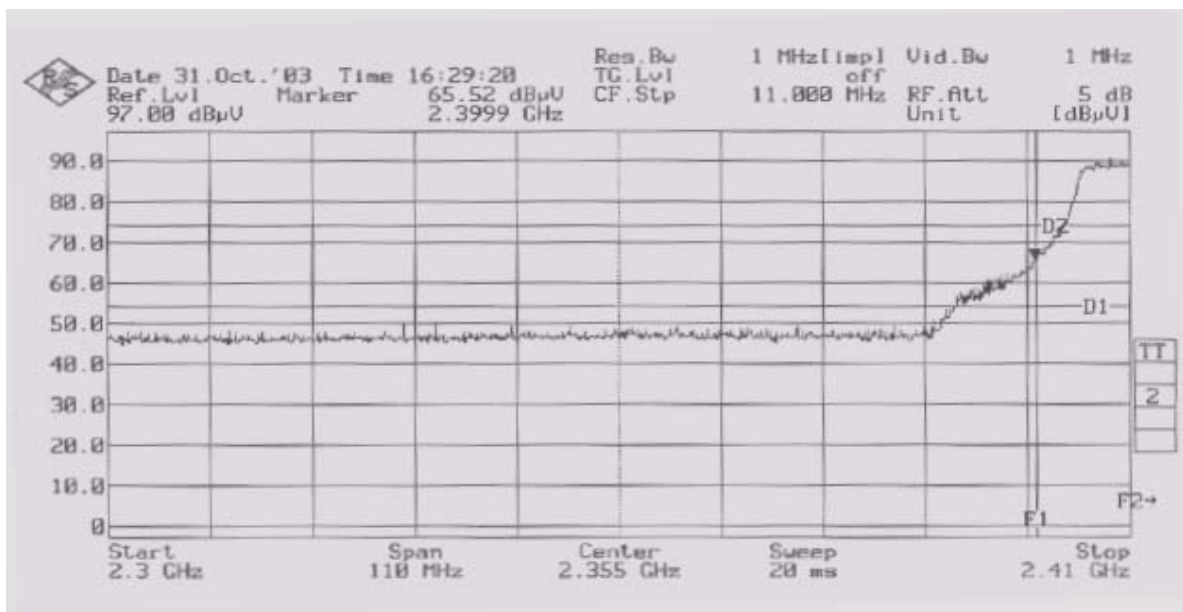

RESTRICTED BAND 2310MHz TO 2390MHz SPURIOUS EMISSIONS PLOTS

Channel 1 @ 802.11b 11Mbps (Average Plot)

Channel 1 @ 802.11b 11Mbps (Peak Plot)

RESTRICTED BAND 2483.5MHz TO 2500MHz SPURIOUS EMISSIONS PLOTS

Channel 13 @ 802.11b 11Mbps (Average Plot)

Channel 13 @ 802.11b 11Mbps (Peak Plot)

RESTRICTED BAND 2310MHz TO 2390MHz SPURIOUS EMISSIONS PLOTS

Channel 1 @ 802.11g 54Mbps (Average Plot)

Channel 1 @ 802.11g 54Mbps (Peak Plot)

RESTRICTED BAND 2483.5MHz TO 2500MHz SPURIOUS EMISSIONS PLOTS

Channel 11 @ 802.11g 54Mbps (Average Plot)

Channel 11 @ 802.11g 54Mbps (Peak Plot)