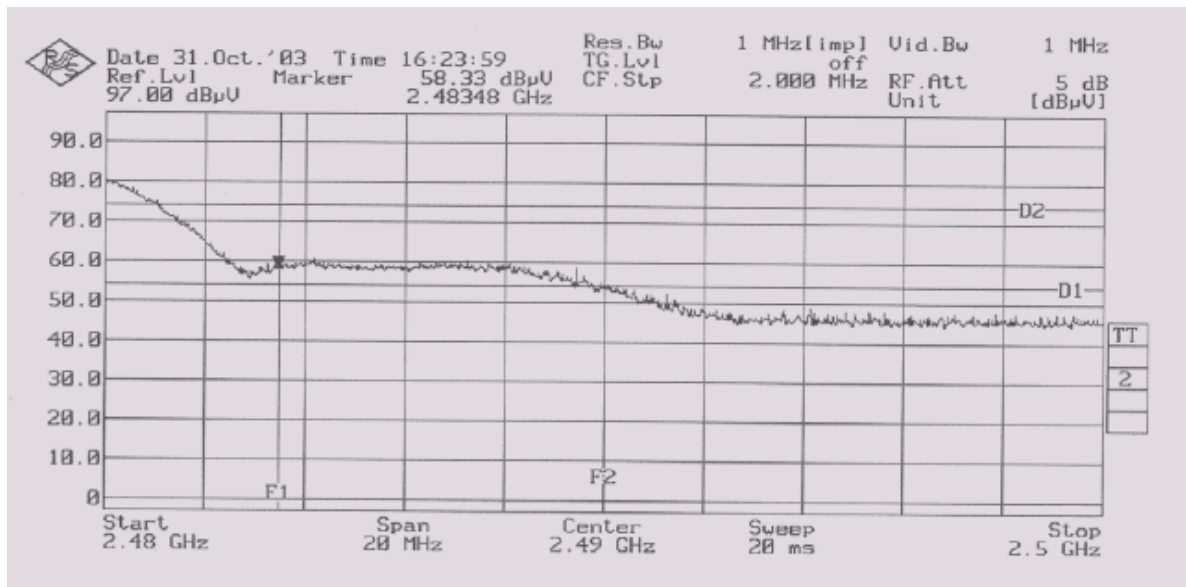

RESTRICTED BAND 2310MHz TO 2390MHz SPURIOUS EMISSIONS PLOTS

Channel 1 @ 802.11b 11Mbps (Average Plot)

Channel 1 @ 802.11b 11Mbps (Peak Plot)

RESTRICTED BAND 2483.5MHz TO 2500MHz SPURIOUS EMISSIONS PLOTS

Channel 13 @ 802.11b 11Mbps (Average Plot)

Channel 13 @ 802.11b 11Mbps (Peak Plot)

RESTRICTED BAND 2310MHz TO 2390MHz SPURIOUS EMISSIONS PLOTS

Channel 1 @ 802.11g 54Mbps (Average Plot)

Channel 1 @ 802.11g 54Mbps (Peak Plot)

RESTRICTED BAND 2483.5MHz TO 2500MHz SPURIOUS EMISSIONS PLOTS

Channel 11 @ 802.11g 54Mbps (Average Plot)

Channel 11 @ 802.11g 54Mbps (Peak Plot)