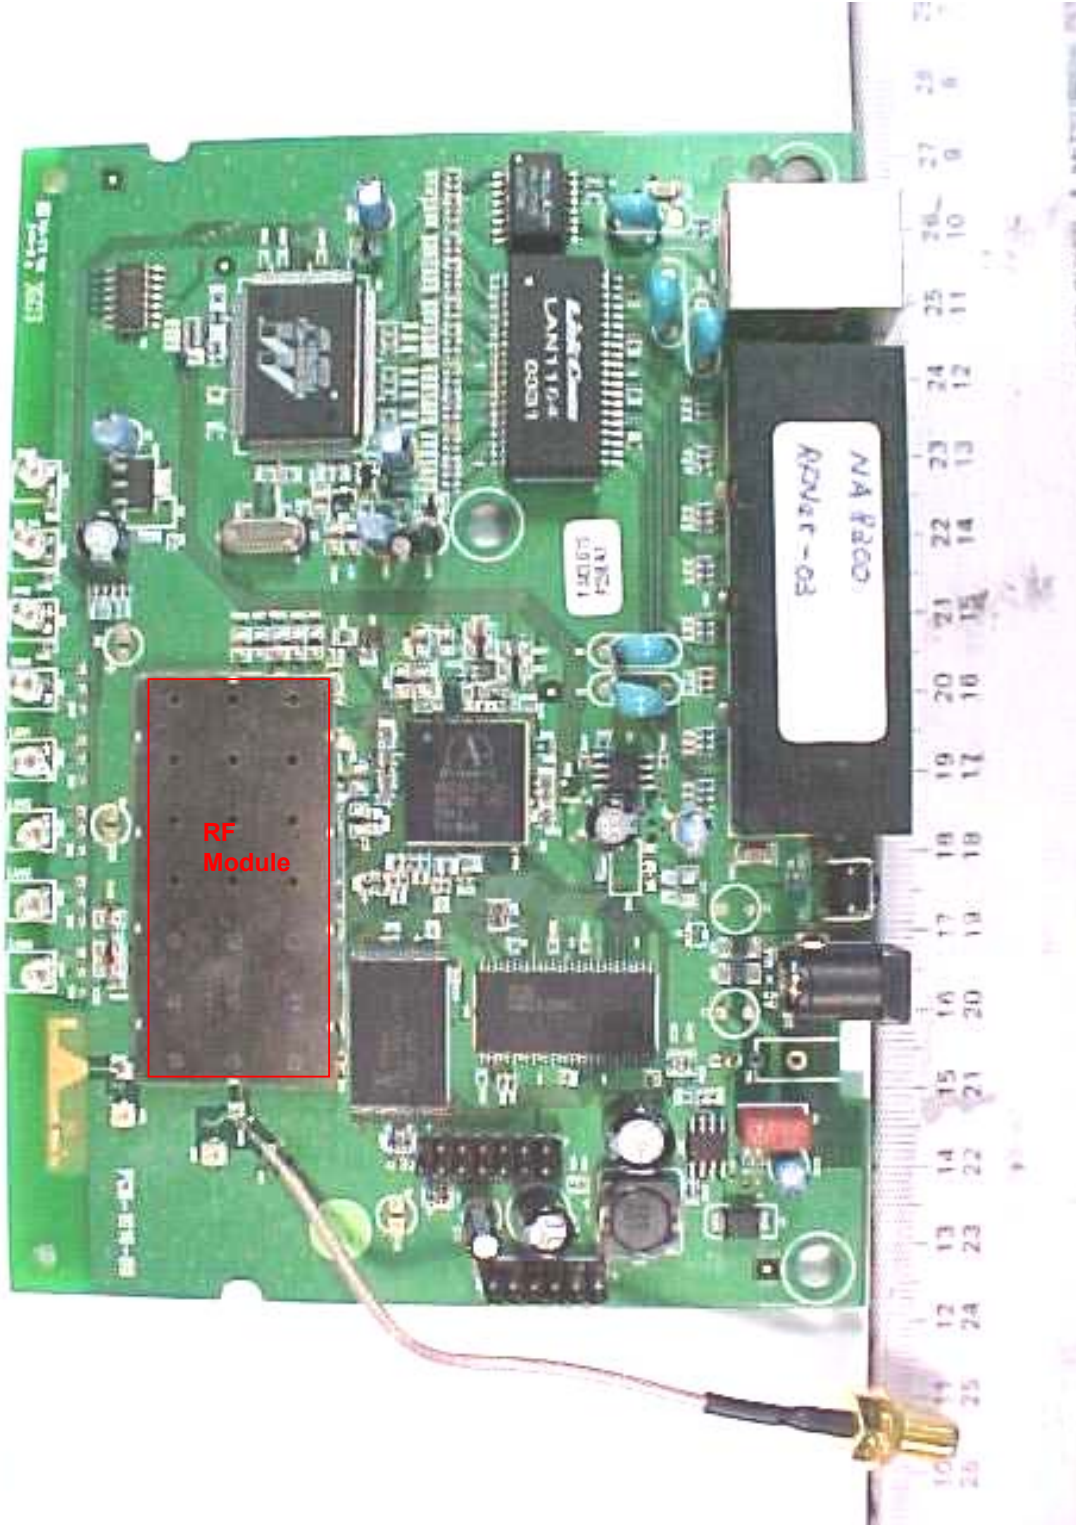

Equipment: Wireless Broadband Router
Model: APRT_2001g
FCC ID: PXP000002g

Internal Photos

EUT Internal View

Equipment: Wireless Broadband Router
Model: APRT_2001g
FCC ID: PXP000002g

EUT PCB Component Side

Equipment: Wireless Broadband Router
Model: APRT_2001g
FCC ID: PXP000002g

EUT PCB Trace Side

Equipment: Wireless Broadband Router
Model: APRT_2001g
FCC ID: PXP000002g

RF Module Circuit with RF Shield Removed