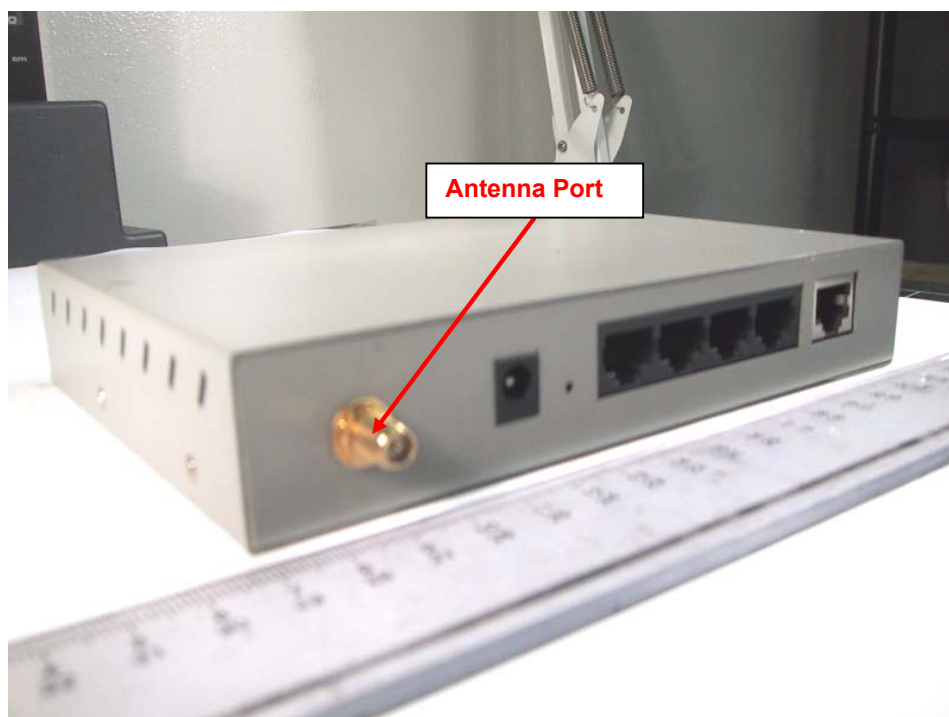

Equipment: Wireless Broadband Router
Model: APRT_2001g
FCC ID: PXP000002

External Photo

Rear View

Equipment: Wireless Broadband Router
Model: APRT_2001g
FCC ID: PXP000002

PSB Corporation

Left View

Right View

Equipment: Wireless Broadband Router
Model: APRT_2001g
FCC ID: PXP000002

Bottom View

EUT Antenna

Equipment: Wireless Broadband Router
Model: APRT_2001g
FCC ID: PXP000002

EUT Antenna Port

EUT Top Housing External View

Equipment: Wireless Broadband Router
Model: APRT_2001g
FCC ID: PXP000002

EUT Top Housing Internal View

EUT Bottom Housing External View

Equipment: Wireless Broadband Router
Model: APRT_2001g
FCC ID: PXP000002

EUT Bottom Housing Internal View

EUT Power Adapter Front View

Equipment: Wireless Broadband Router
Model: APRT_2001g
FCC ID: PXP000002

EUT Power Adapter Rear View