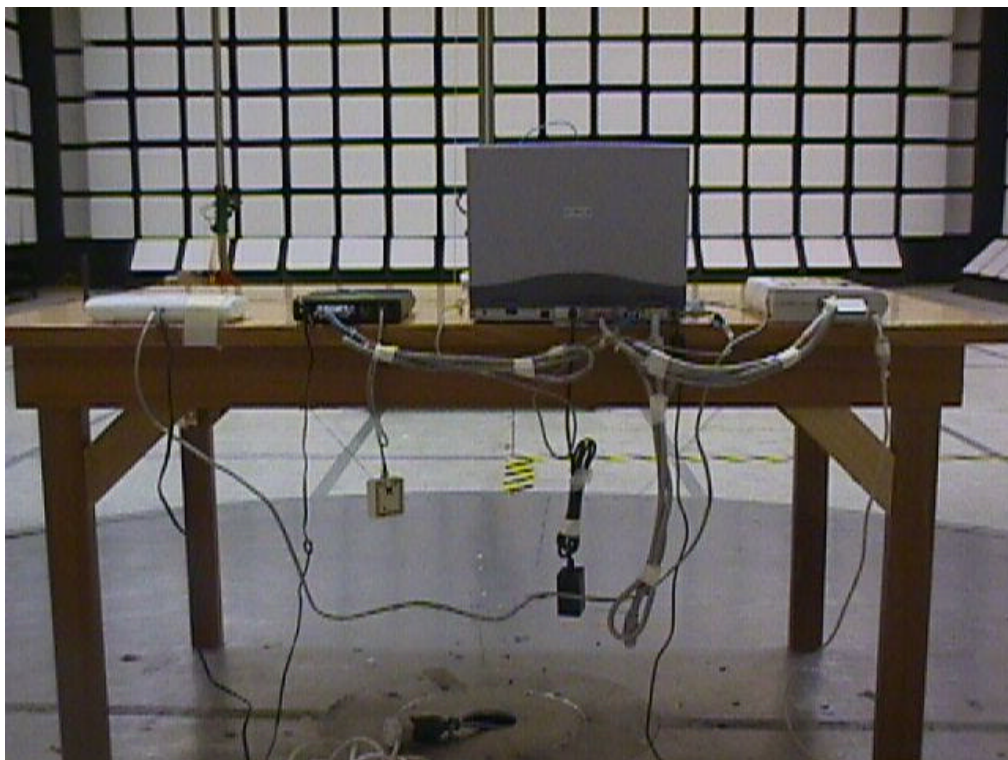

TEST SETUP

Conducted Emissions – Front View

Conducted Emissions – Rear View

TEST SETUP

Radiated Emissions - Front View

Radiated Emissions - Rear View

TEST SETUP

Test Setup of

1. Spectrum Bandwidth of a Direct Sequence Spread Spectrum System
2. Maximum Peak Power
3. RF Conducted Spurious Emission at the Transmitter Antenna Terminal
4. Transmitted Power Density of a Direct Sequence Spread Spectrum System
5. Processing Gain of Direct Sequence Spread Spectrum System

TEST PHOTOGRAPHS / DIAGRAMS

TEST SETUP

Maximum Permissible Exposure Measurements – General View