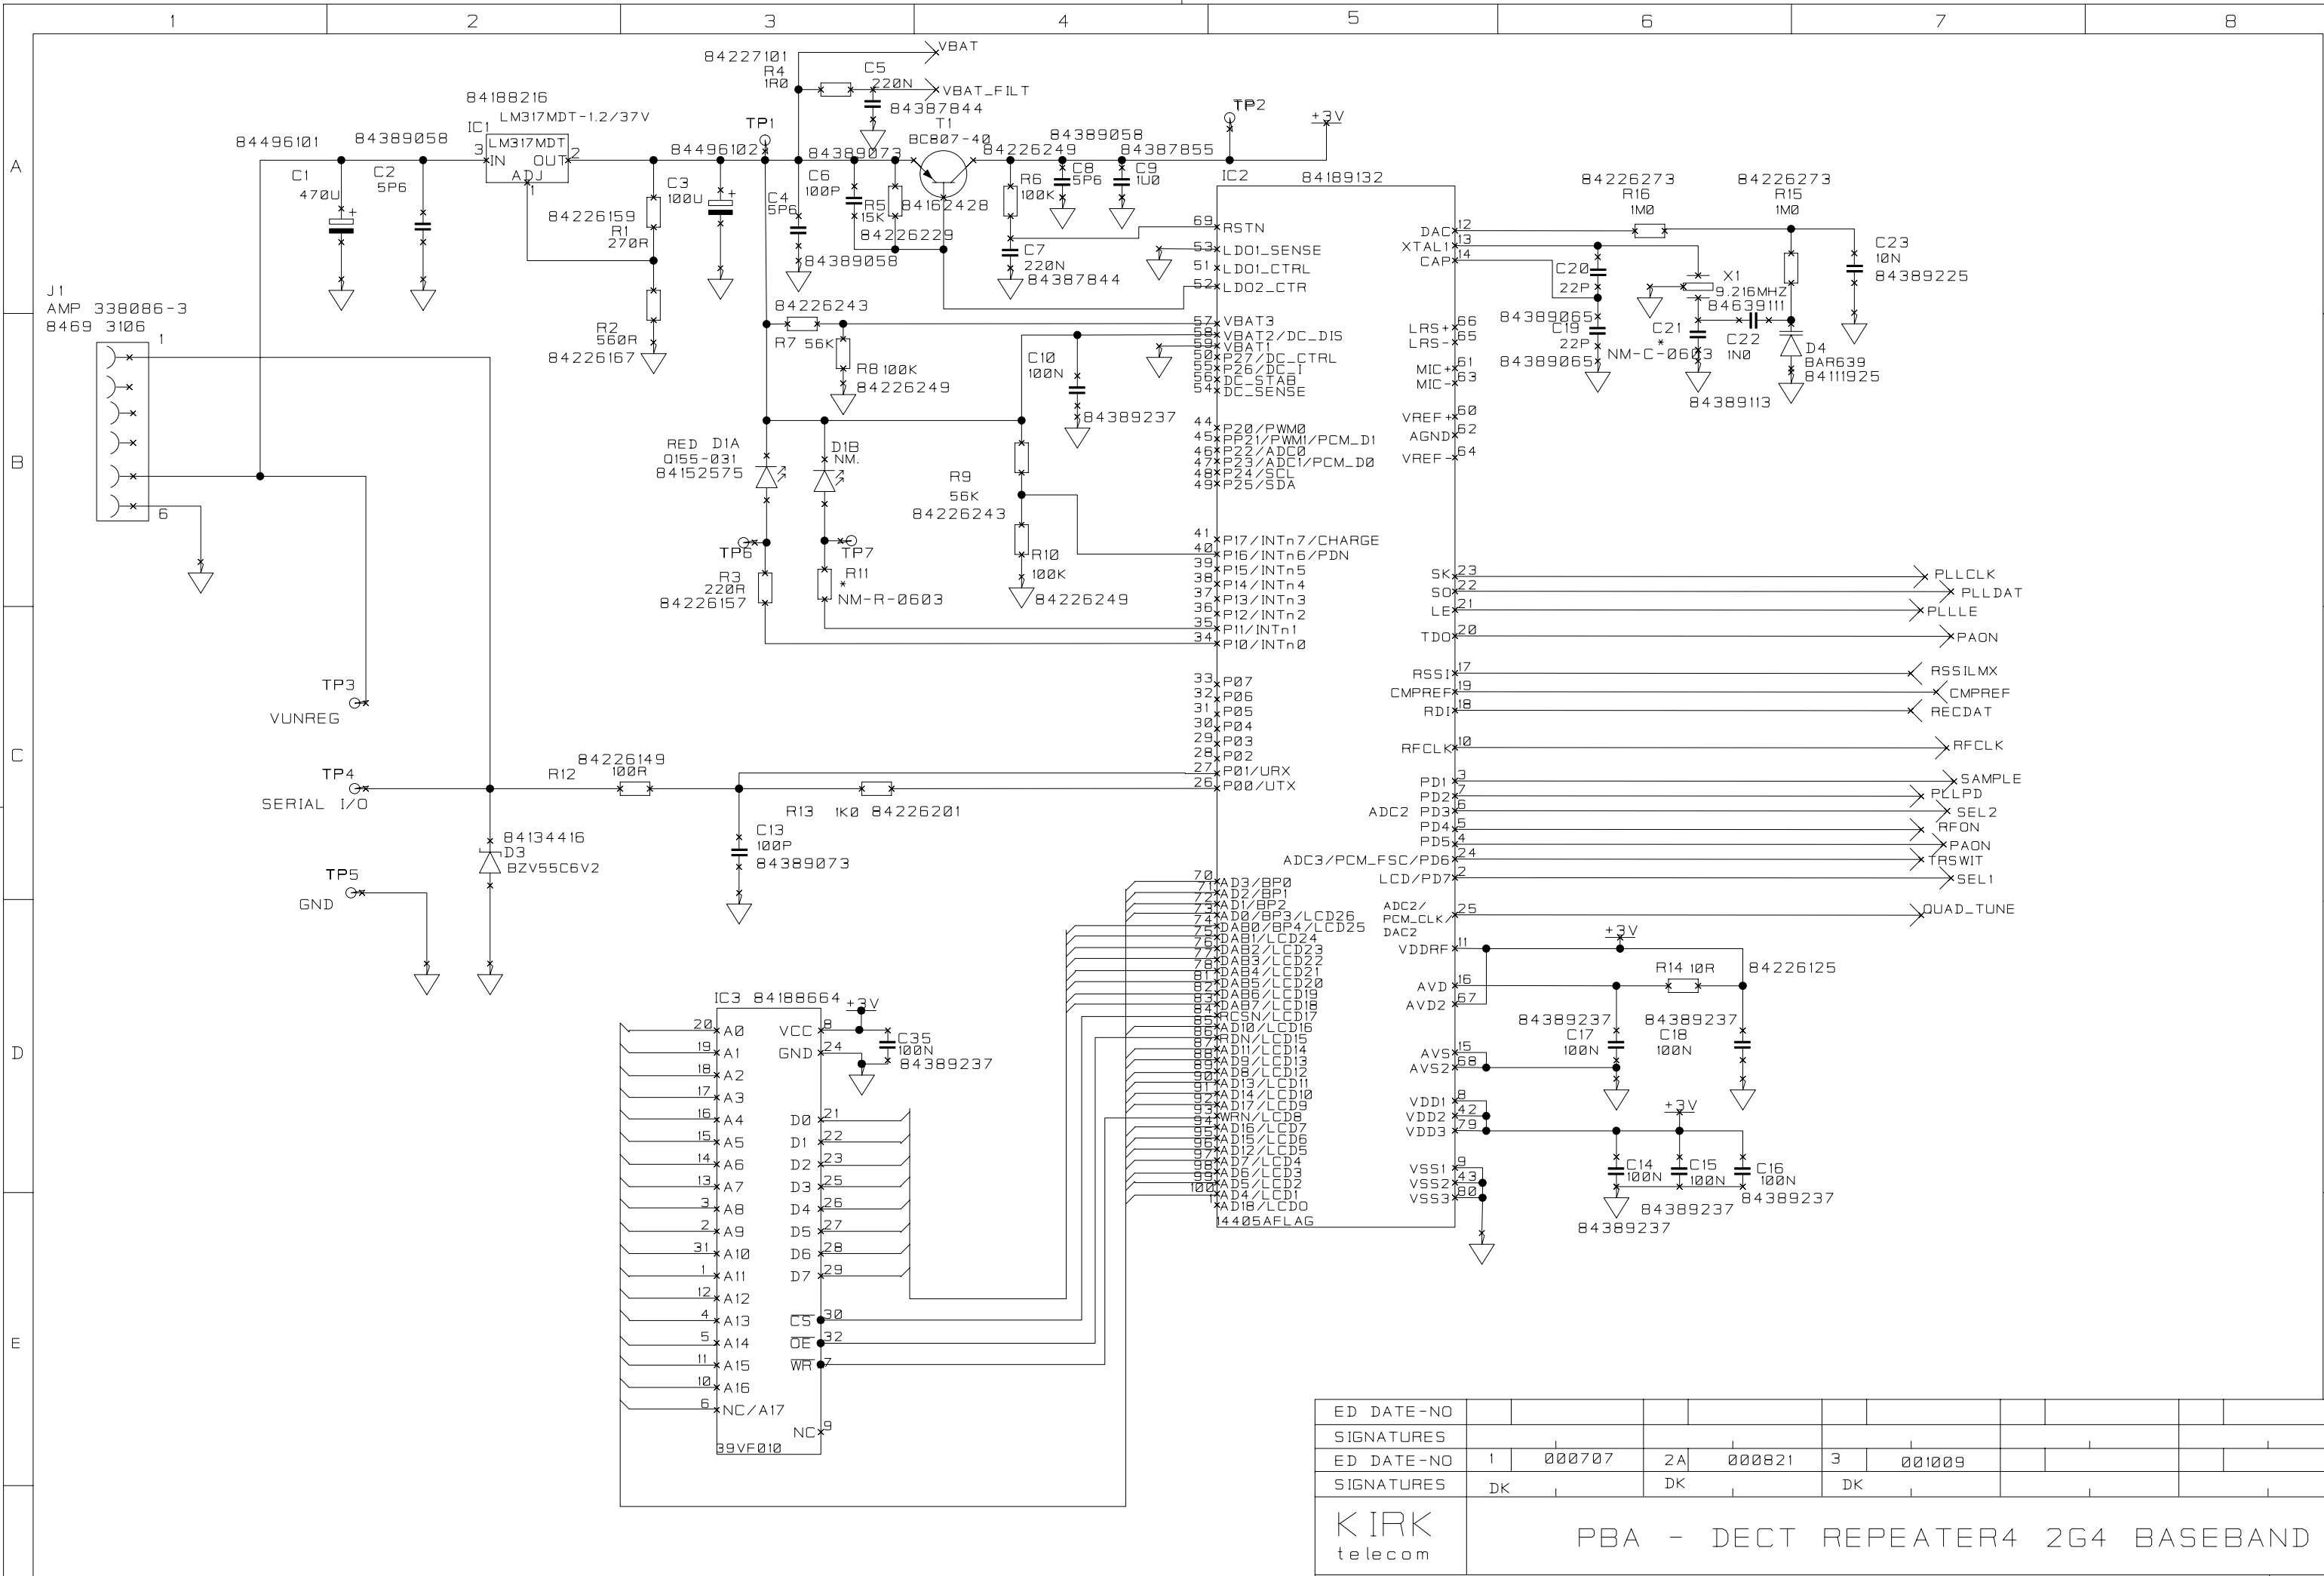

ALL RIGHTS RESERVED. PASSING ON AND COPYING OF THIS DOCUMENT. USE AND COMMUNICATION OF ITS CONTENTS NOT PERMITTED WITHOUT WRITTEN AUTHORIZATION.

ED DATE-NO							
SIGNATURES							
ED DATE-NO	1	000707	2A	000821	3	001009	
SIGNATURES	DK		DK		DK		

KIRK telecom PBA - DECT REPEATER4 2G4 BASEBAND