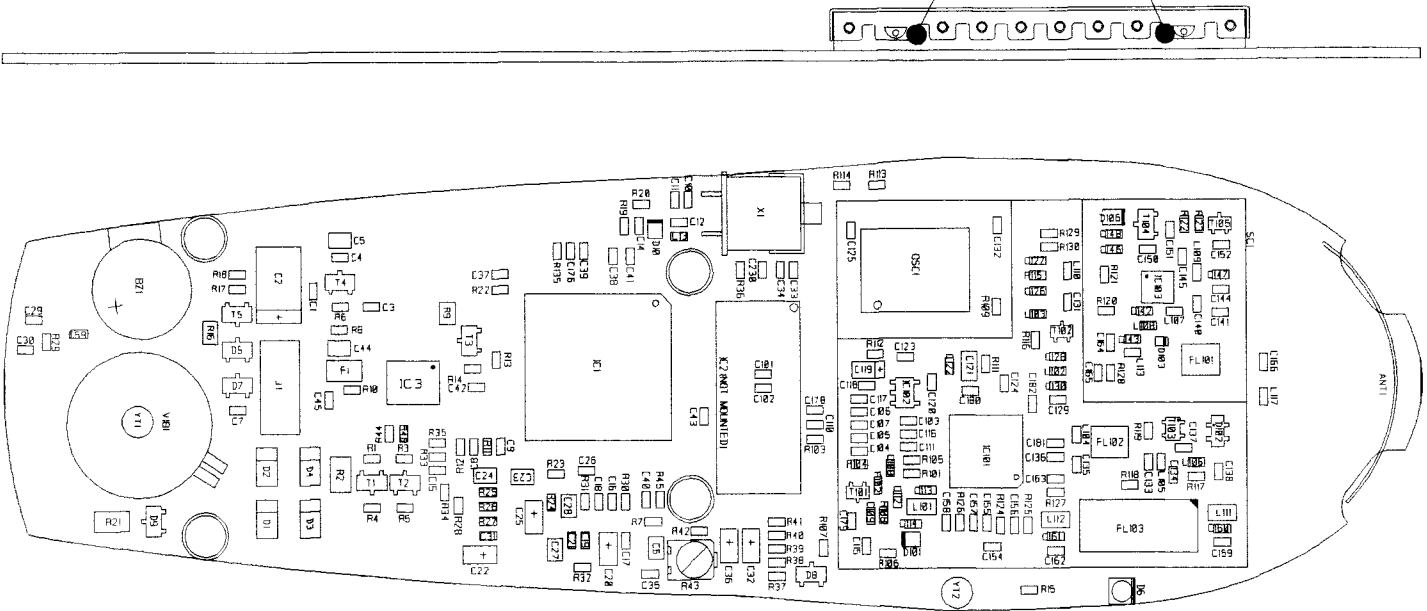

ALL RIGHTS RESERVED. PASSING ON AND COPYING OF THIS DOCUMENT, USE AND COMMUNICATION OF ITS CONTENTS NOT PERMITTED WITHOUT WRITTEN AUTHORIZATION.

KIRK  
telecom

PBA - DECT PP4 RF 2G4  
1405 01XX - EC

HF-LAG LODDES TIL RAMME  
 VED LASEFINGER DOTS  
 4 STEDER