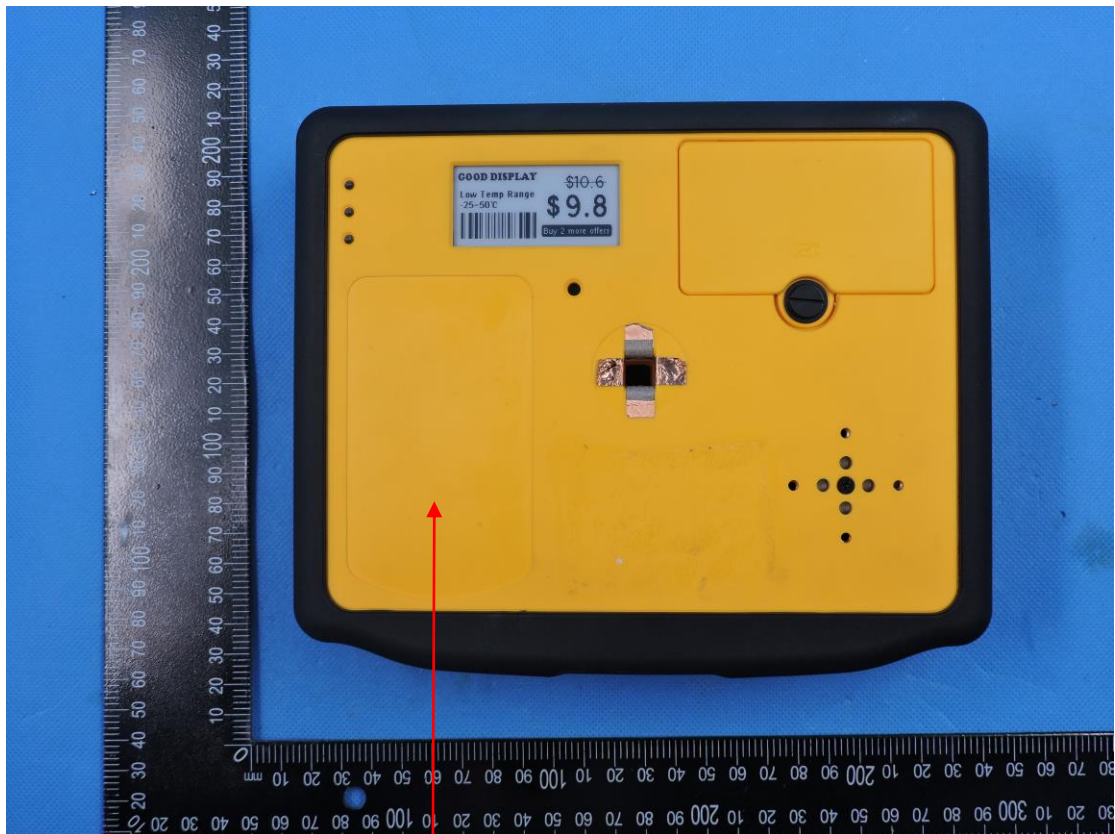

## FCC Label

**Product Name (产品名称) :**  
Box PC (嵌入式自动化电脑)  
**Model No (型号) :** Windy Plus  
**DC IN (直流输入) :** +19V  $\equiv$  3.42A

**FCC ID: PX9WINDY001**

**Manufactured Date :**

This device complies with part 15 of the FCC Rules. Operation is subject to the following two conditions:  
(1) This device may not cause harmful interference, and  
(2) This device must accept any interference received, including interference that may cause undesired operation. This Class B digital apparatus meets all requirements of the Canadian Interference-Causing Equipment Regulations. Cet appareil numérique de la classe B respecte toutes les exigences du Règlement sur le matériel brouilleur du Canada.

Winmate Inc.  
9F, No.111-6, Shing-De Rd., San-Chung Dist.,  
New Taipei City 24158, Taiwan

Part number of this label 91D000003465

(台湾制造)  
MADE IN TAIWAN

6CM\*10CM, Stickers