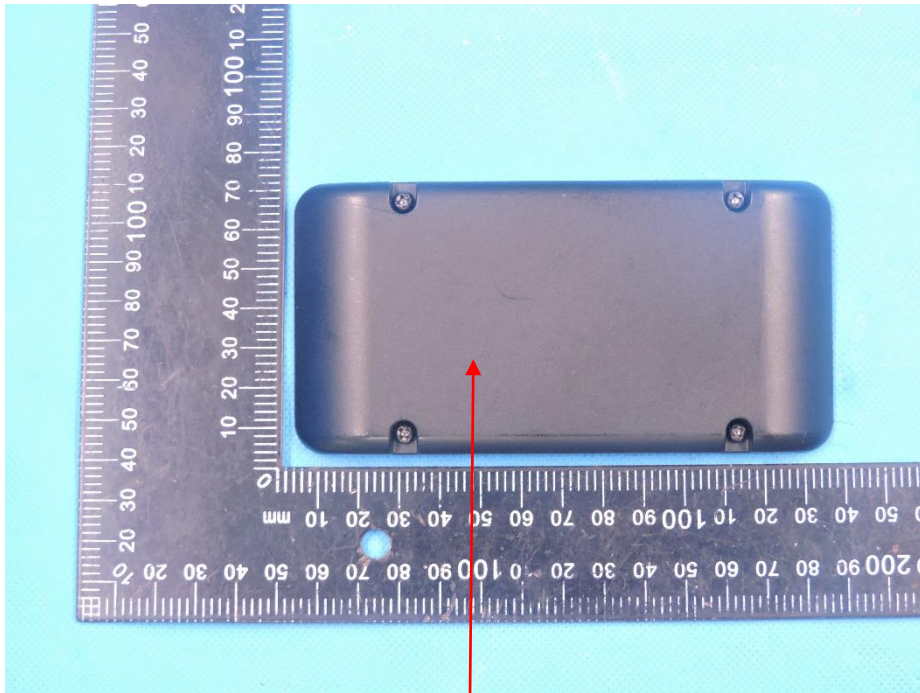

FCC&IC Label

W:15mm

PMN: UHF RFID Reader

HVIN: UHF-S101

IC: 9911A-UHFS101

FCC ID: PX9UHFS101

L:30mm

Note: The label is silk-screen on the sample