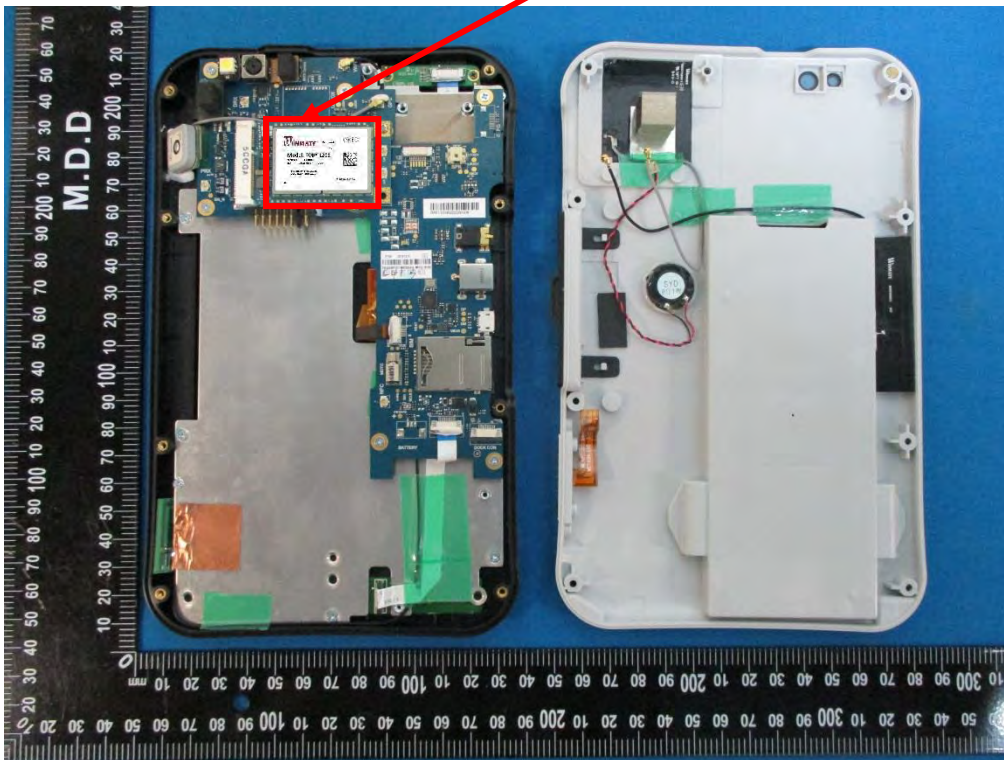

INTERNAL PHOTOS

Host - Uncover View 1

Host - Uncover View 2

Antenna Location

WCDMA/LTE Module

Host - Uncover View 3

Host - Uncover View 4

Host - Uncover View 5

Host - Main Board Top Shielding off View

Host - Main Board Top Shielding off View

Host - Main Board Top View

Host - Main Board Bottom View

Bluetooth LE & WIFI Chip – Top View

WCDMA/LTE Module - Top View

WCDMA/LTE Module - Bottom View

WCDMA/LTE Module - Top Shielding off View

WCDMA/LTE Module - Top Shielding off View

Bluetooth LE & WIFI Antenna – Location View 1

Bluetooth LE & WIFI Antenna – Location View 2

Bluetooth LE & WIFI Antenna – Top View