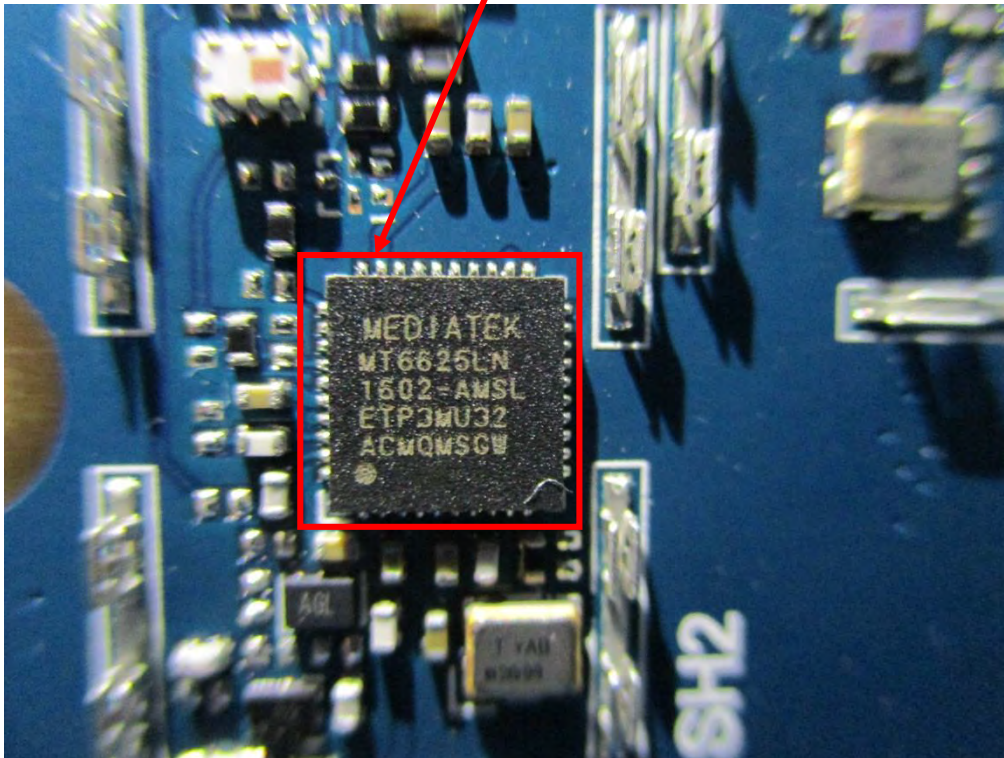

Host - Main Board Top Shielding off View

Host - Main Board Top Shielding off View

Host - Main Board Top View

Host - Main Board Bottom View

Bluetooth LE & WIFI Chip – Top View

WCDMA/LTE Module - Top View

WCDMA/LTE Module - Bottom View

WCDMA/LTE Module - Top Shielding off View

WCDMA/LTE Module - Top Shielding off View

Bluetooth LE & WIFI Antenna – Location View 1

Bluetooth LE & WIFI Antenna – Location View 2

Bluetooth LE & WIFI Antenna – Top View