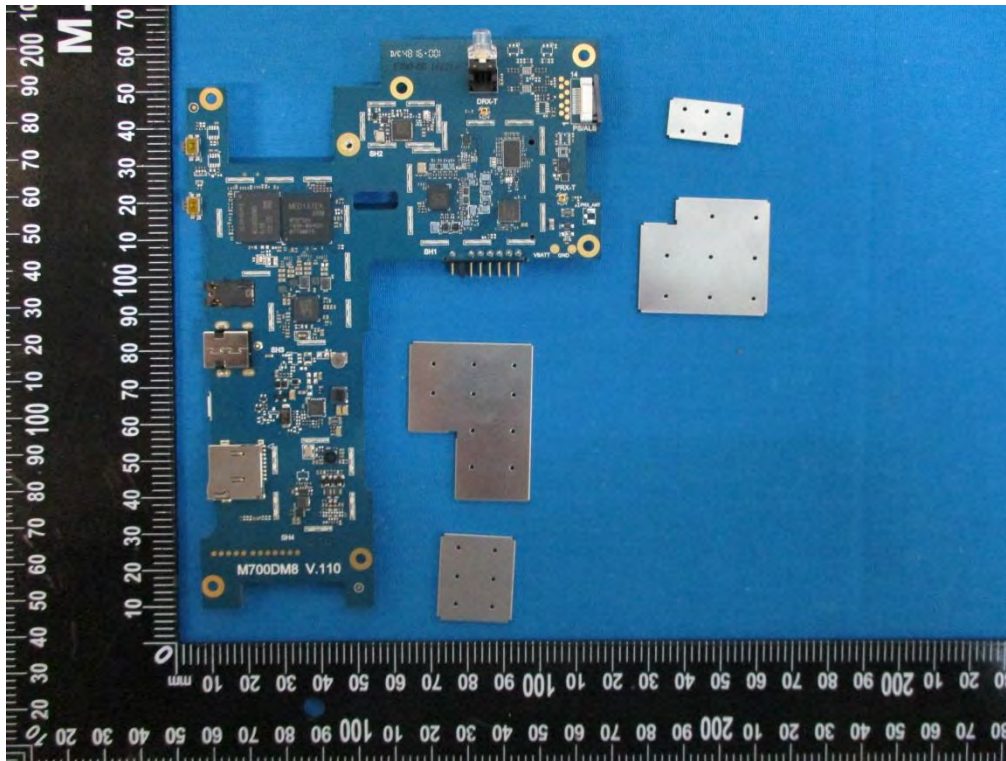

INTERNAL PHOTOS

Host - Uncover View 1

Host - Uncover View 2

Antenna Location

WCDMA/LTE Module

Host - Uncover View 3

Host - Uncover View 4

Host - Uncover View 5

Host - Main Board Top Shielding off View

Host - Main Board Top Shielding off View

Host - Main Board Top View

Host - Main Board Bottom View

Bluetooth LE & WIFI Chip – Top View

WCDMA/LTE Module - Top View

WCDMA/LTE Module - Bottom View

WCDMA/LTE Module - Top Shielding off View

WCDMA/LTE Module - Top Shielding off View

Bluetooth LE & WIFI Antenna – Location View 1

Bluetooth LE & WIFI Antenna – Location View 2

Bluetooth LE & WIFI Antenna – Top View

GPS Antenna – Top View

Battery – Top View

Battery – Top View