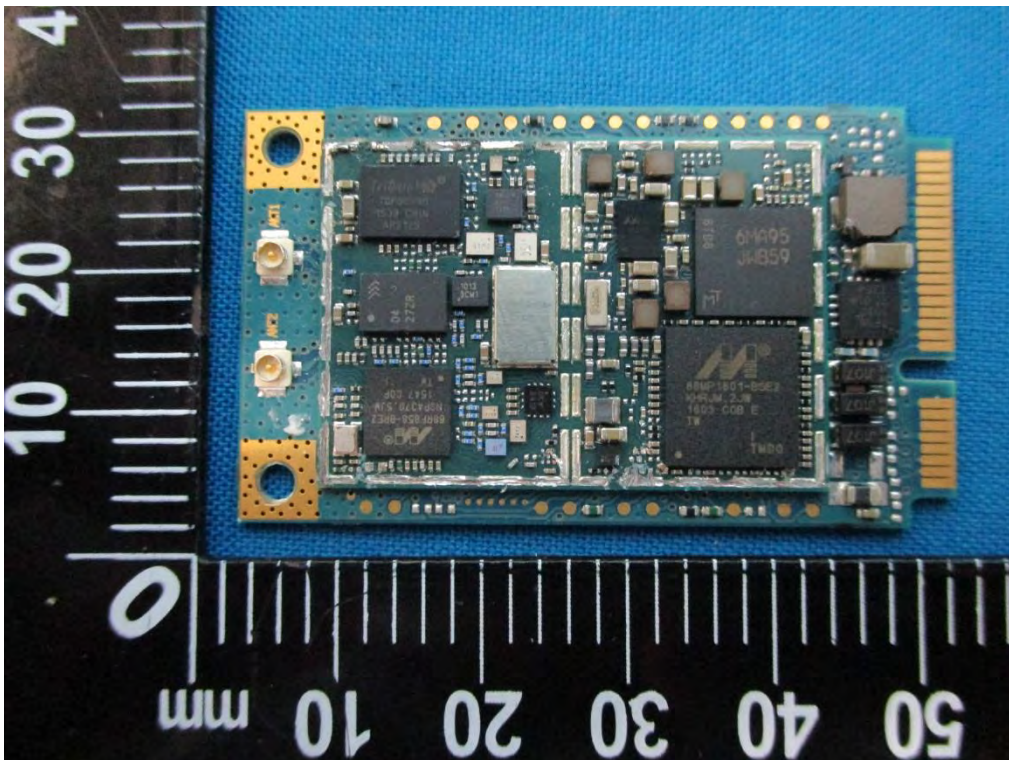

INTERNAL PHOTOS

Host - Uncover View 1

Host - Uncover View 2

Antenna Location

WCDMA/LTE Module

Host - Uncover View 3

Host - Uncover View 4

Host - Uncover View 5

Host - Main Board Top Shielding off View

Host - Main Board Top Shielding off View

Host - Main Board Top View

Host - Main Board Bottom View

Bluetooth LE & WIFI Chip – Top View

WCDMA/LTE Module - Top View

WCDMA/LTE Module - Bottom View

WCDMA/LTE Module - Top Shielding off View

WCDMA/LTE Module - Top Shielding off View

Bluetooth LE & WIFI Antenna – Location View 1

Bluetooth LE & WIFI Antenna – Location View 2

Bluetooth LE & WIFI Antenna – Top View