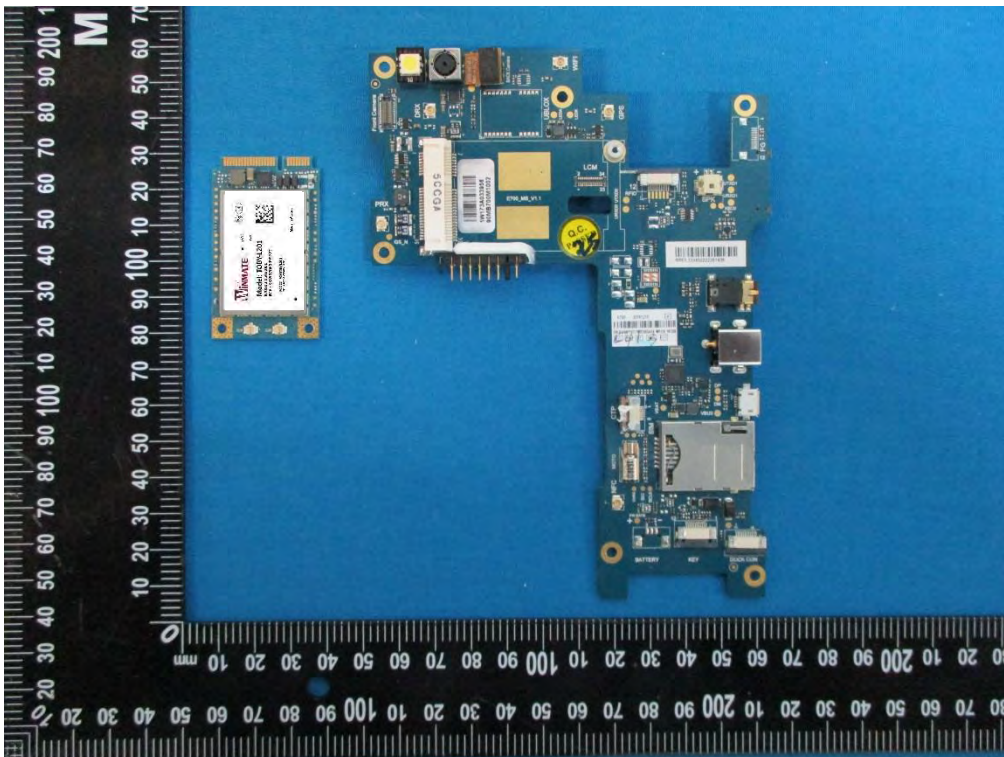

INTERNAL PHOTOS

Host - Uncover View 1

Host - Uncover View 2

Antenna Location

WCDMA/LTE Module

Host - Uncover View 3

Host - Uncover View 4

Host - Uncover View 5

Host - Main Board Top Shielding off View

Host - Main Board Top Shielding off View

Host - Main Board Top View

Host - Main Board Bottom View

Bluetooth LE & WIFI Chip – Top View

WCDMA/LTE Module - Top View

WCDMA/LTE Module - Bottom View

WCDMA/LTE Module - Top Shielding off View

WCDMA/LTE Module - Top Shielding off View

Bluetooth LE & WIFI Antenna – Location View 1

Bluetooth LE & WIFI Antenna – Location View 2

Bluetooth LE & WIFI Antenna – Top View

GPS Antenna – Top View

Battery – Top View

Battery – Top View