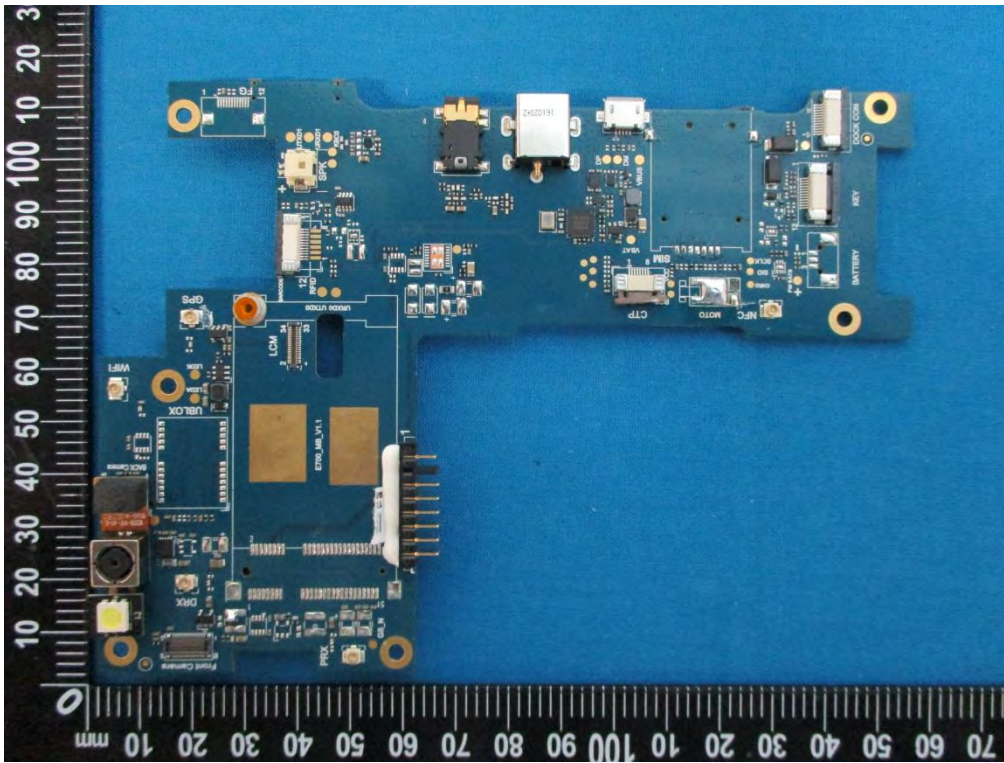

INTERNAL PHOTOS

Host - Uncover View 1

Host - Uncover View 2

Antenna Location

WCDMA/LTE Module

Host - Uncover View 3

Host - Uncover View 4

Host - Uncover View 5

Host - Main Board Top Shielding off View

Host - Main Board Top Shielding off View

Host - Main Board Top View

Host - Main Board Bottom View

Bluetooth LE & WIFI Chip – Top View

WCDMA/LTE Module - Top View

WCDMA/LTE Module - Bottom View

WCDMA/LTE Module - Top Shielding off View

WCDMA/LTE Module - Top Shielding off View

Bluetooth LE & WIFI Antenna – Location View 1

Bluetooth LE & WIFI Antenna – Location View 2

Bluetooth LE & WIFI Antenna – Top View

GPS Antenna – Top View

Battery – Top View

Battery – Top View