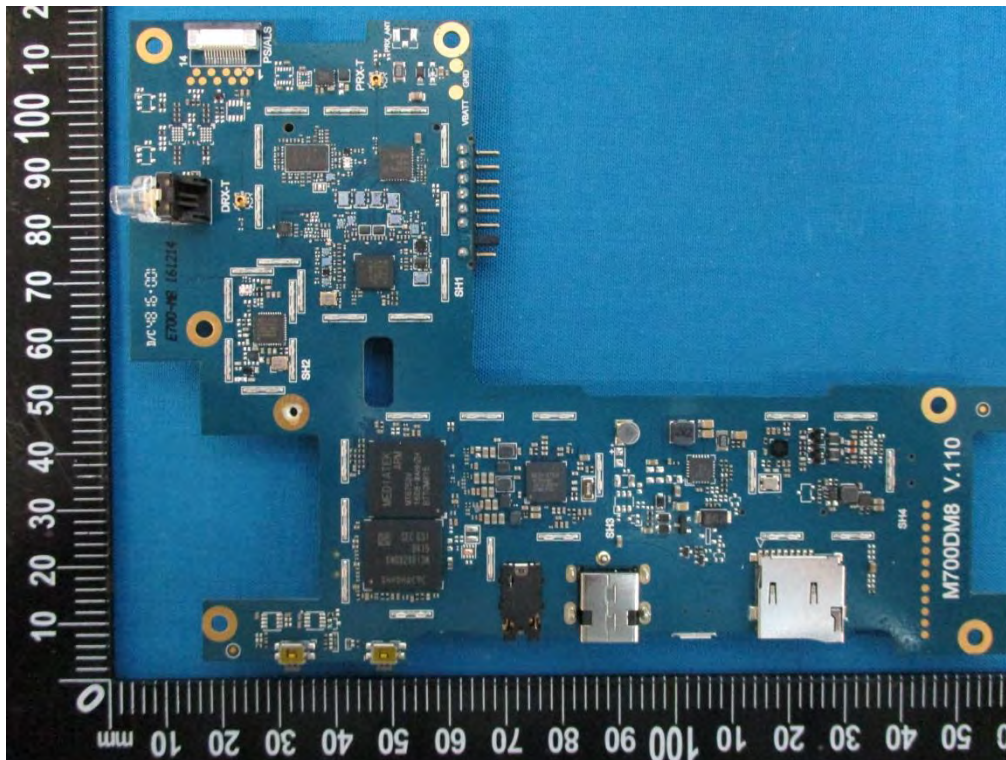

INTERNAL PHOTOS

Host - Uncover View 1

Host - Uncover View 2

Antenna Location

WCDMA/LTE Module

Host - Uncover View 3

Host - Uncover View 4

Host - Uncover View 5

Host - Main Board Top Shielding off View

Host - Main Board Top Shielding off View

Host - Main Board Top View

Host - Main Board Bottom View

Bluetooth LE & WIFI Chip – Top View

WCDMA/LTE Module - Top View

WCDMA/LTE Module - Bottom View

WCDMA/LTE Module - Top Shielding off View

WCDMA/LTE Module - Top Shielding off View

Bluetooth LE & WIFI Antenna – Location View 1

Bluetooth LE & WIFI Antenna – Location View 2

Bluetooth LE & WIFI Antenna – Top View

GPS Antenna – Top View

Battery – Top View

Battery – Top View