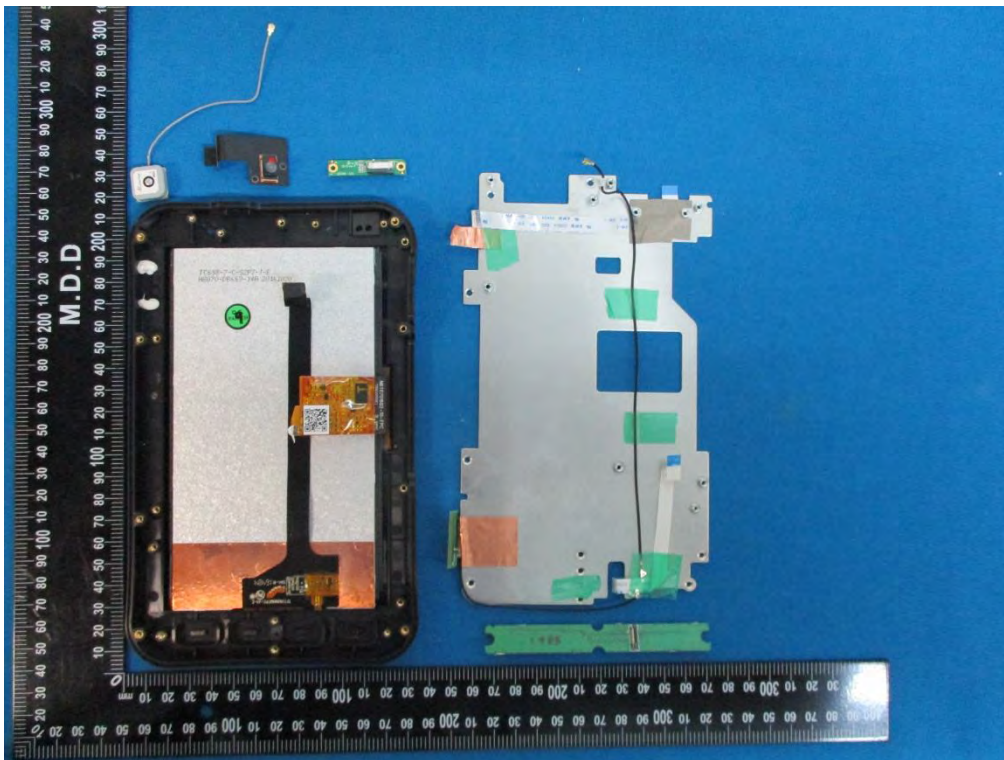

INTERNAL PHOTOS

Host - Uncover View 1

Host - Uncover View 2

Antenna Location

WCDMA/LTE Module

Host - Uncover View 3

Host - Uncover View 4

Host - Uncover View 5

Host - Main Board Top Shielding off View

Host - Main Board Top Shielding off View

Host - Main Board Top View

Host - Main Board Bottom View

Bluetooth LE & WIFI Chip – Top View

WCDMA/LTE Module - Top View

WCDMA/LTE Module - Bottom View

WCDMA/LTE Module - Top Shielding off View

WCDMA/LTE Module - Top Shielding off View

Bluetooth LE & WIFI Antenna – Location View 1

Bluetooth LE & WIFI Antenna – Location View 2

Bluetooth LE & WIFI Antenna – Top View