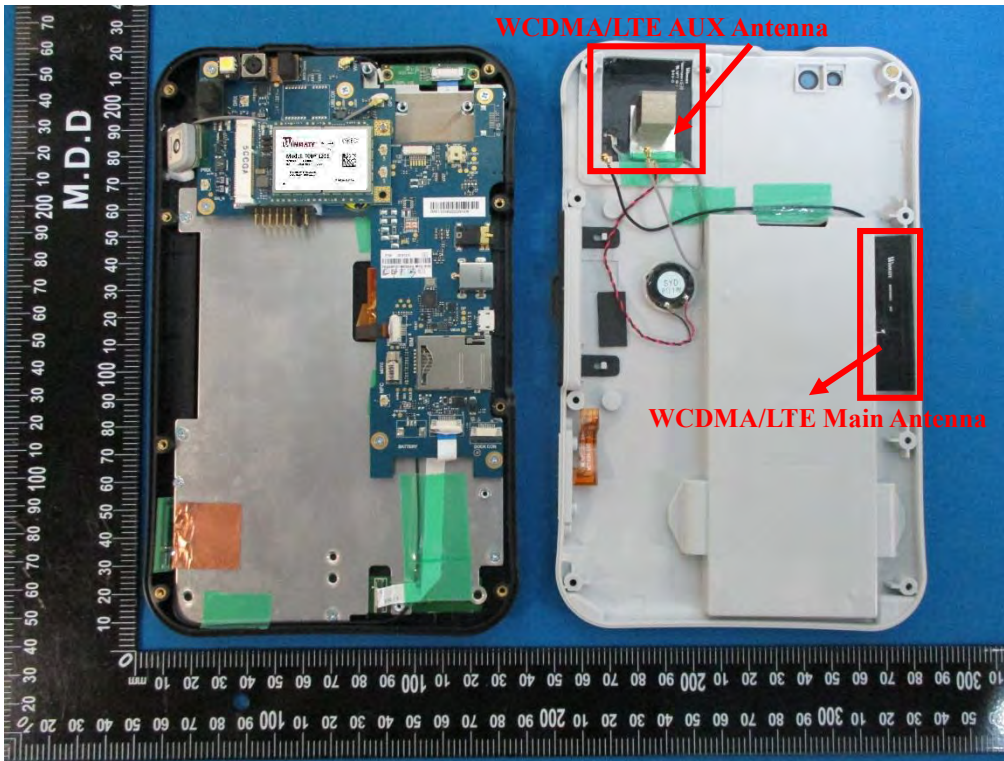

INTERNAL PHOTOS

Host - Uncover View 1

Host - Uncover View 2

Antenna Location

WCDMA/LTE Module

Host - Uncover View 3

Host - Uncover View 4

Host - Uncover View 5

Host - Main Board Top Shielding off View

Host - Main Board Top Shielding off View

Host - Main Board Top View

Host - Main Board Bottom View

Bluetooth LE & WIFI Chip – Top View

WCDMA/LTE Module - Top View

WCDMA/LTE Module - Bottom View

WCDMA/LTE Module - Top Shielding off View

WCDMA/LTE Module - Top Shielding off View

Bluetooth LE & WIFI Antenna – Location View 1

Bluetooth LE & WIFI Antenna – Location View 2

Bluetooth LE & WIFI Antenna – Top View