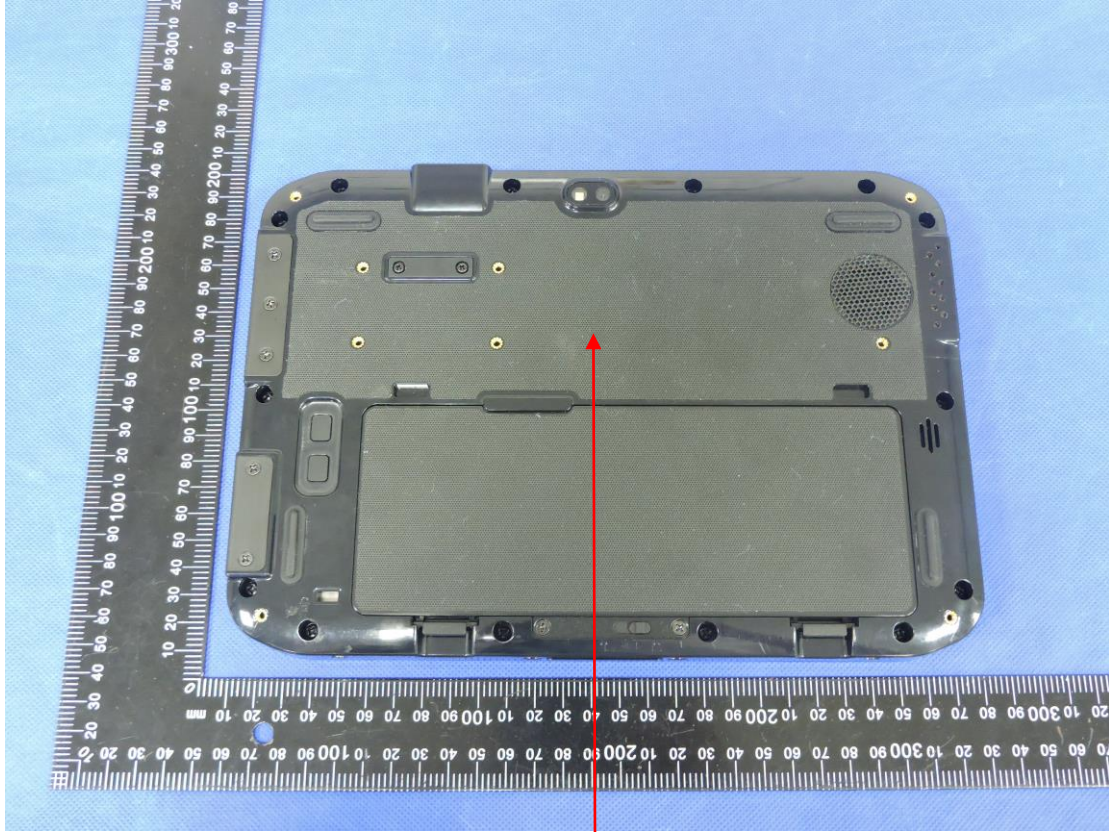

Label

2*4CM

Rugged Tablet PC
Model: S101TG
FCC ID: PX9S101
IC: 9911A- S101