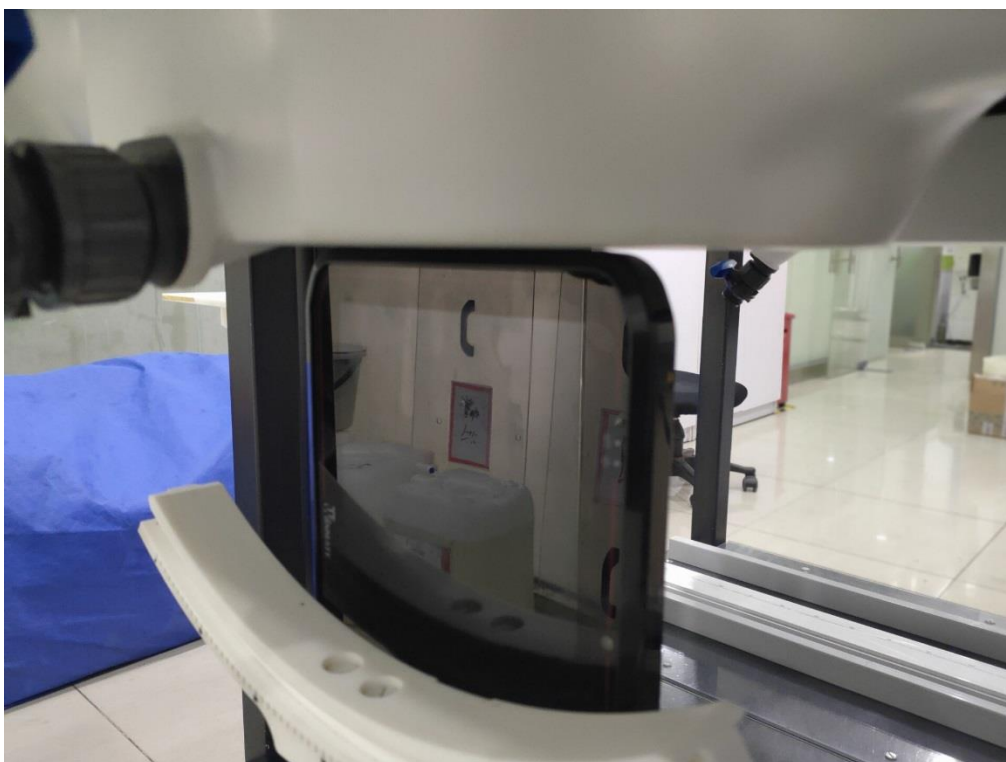

## PX9S101\_SAR Setup photos

Body Back side(separation distance is 0mm)

Body Left side(separation distance is 0mm)

Body Right side(separation distance is 0mm)

Body Bottom side(separation distance is 0mm)

Body Top side(separation distance is 0mm)