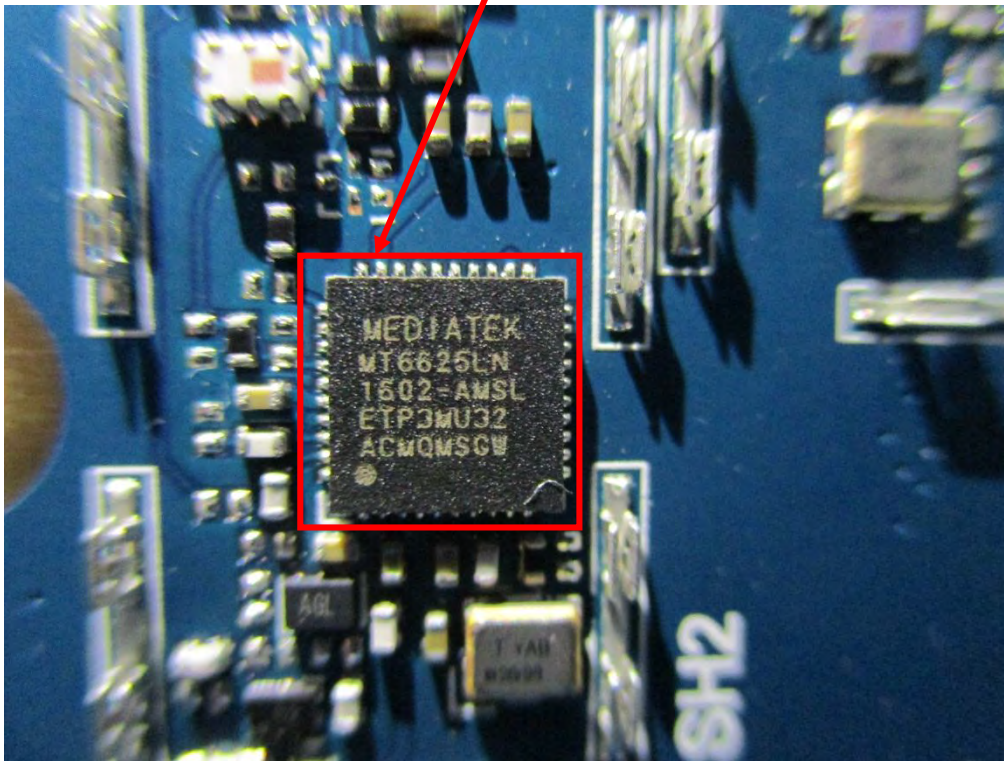

# INTERNAL PHOTOS

---

EUT- Uncover View

EUT- Uncover View

**EUT- Uncover View**

**EUT- Uncover View**

**EUT- Uncover View**

**EUT- Main Board Top Shielding off View**

**EUT- Main Board Top View**

**EUT- Main Board Bottom View**

**Bluetooth LE & WIFI Module – Top View**

**Bluetooth LE & WIFI Antenna – Location View**

**Bluetooth LE & WIFI Antenna – Location View**

**Bluetooth LE & WIFI Antenna – Top View**

GPS Antenna – Top View

Battery – Top View