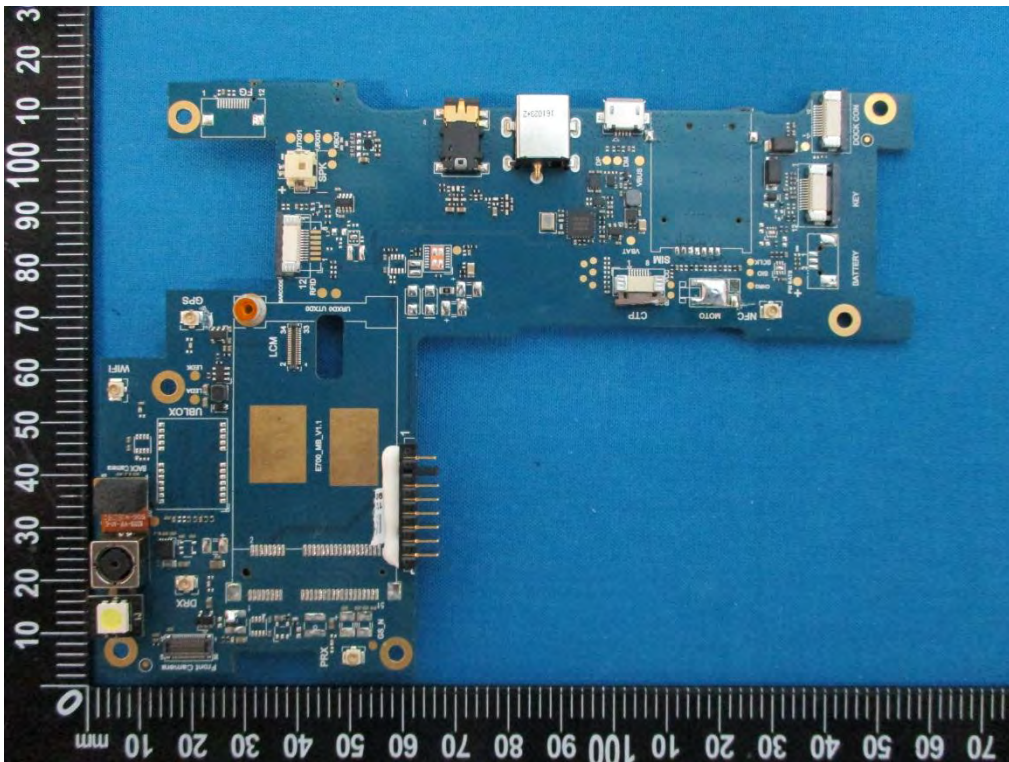

# INTERNAL PHOTOS

---

EUT- Uncover View

EUT- Uncover View

**EUT- Uncover View**

**EUT- Uncover View**

**EUT- Uncover View**

**EUT- Main Board Top Shielding off View**

**EUT- Main Board Top View**

**EUT- Main Board Bottom View**

**Bluetooth LE & WIFI Module – Top View**

**Bluetooth LE & WIFI Antenna – Location View**

**Bluetooth LE & WIFI Antenna – Location View**

**Bluetooth LE & WIFI Antenna – Top View**

GPS Antenna – Top View

Battery – Top View

## Battery – Top View