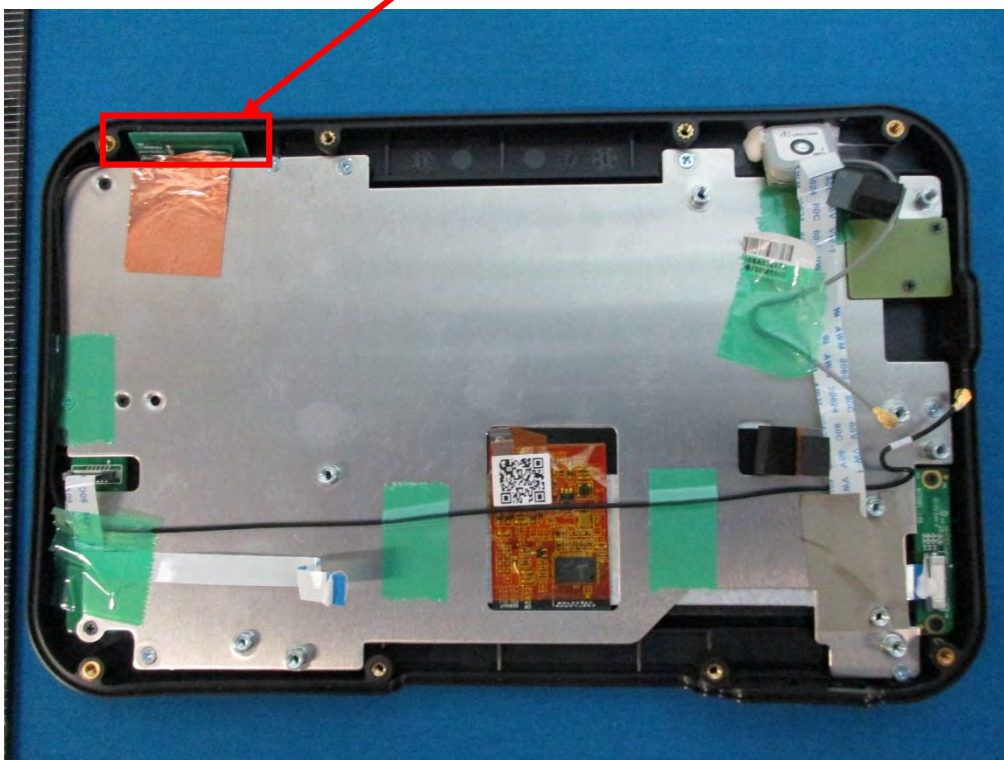

# INTERNAL PHOTOS

---

EUT- Uncover View

EUT- Uncover View

**EUT- Uncover View**

**EUT- Uncover View**

**EUT- Uncover View**

**EUT- Main Board Top Shielding off View**

**EUT- Main Board Top View**

**EUT- Main Board Bottom View**

**Bluetooth LE & WIFI Module – Top View**

**Bluetooth LE & WIFI Antenna – Location View**

**Bluetooth LE & WIFI Antenna – Location View**

**Bluetooth LE & WIFI Antenna – Top View**

GPS Antenna – Top View

Battery – Top View