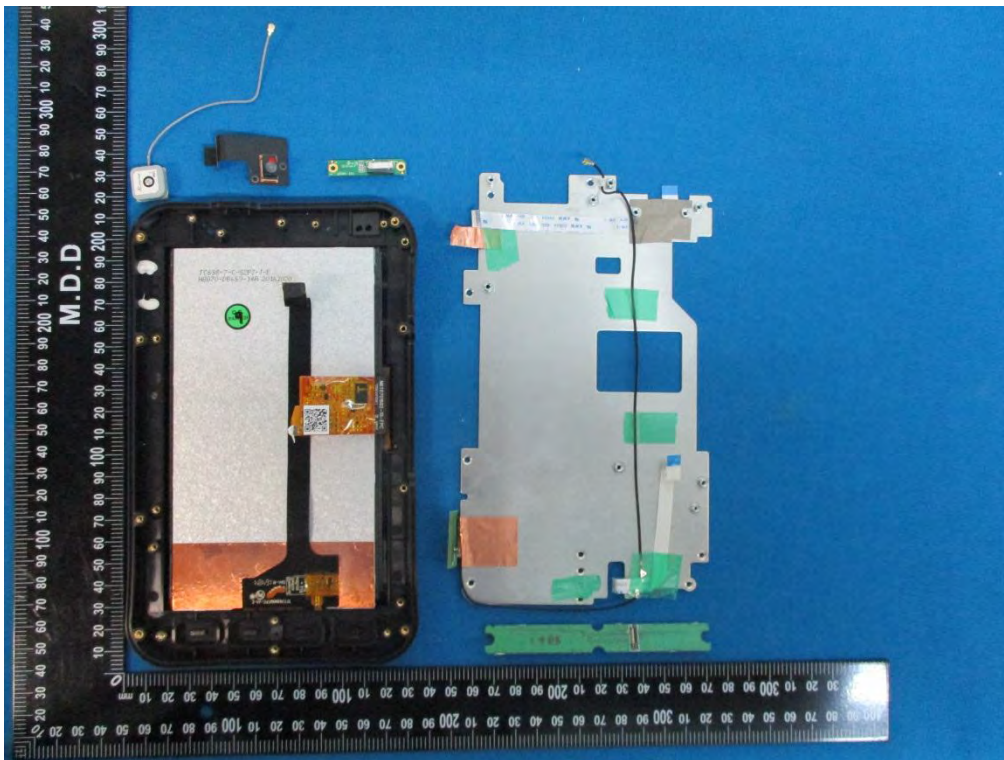

# INTERNAL PHOTOS

---

EUT- Uncover View

EUT- Uncover View

**EUT- Uncover View**

**EUT- Uncover View**

**EUT- Uncover View**

**EUT- Main Board Top Shielding off View**

**EUT- Main Board Top View**

**EUT- Main Board Bottom View**

**Bluetooth LE & WIFI Module – Top View**

**Bluetooth LE & WIFI Antenna – Location View**

**Bluetooth LE & WIFI Antenna – Location View**

**Bluetooth LE & WIFI Antenna – Top View**

GPS Antenna – Top View

Battery – Top View

## Battery – Top View