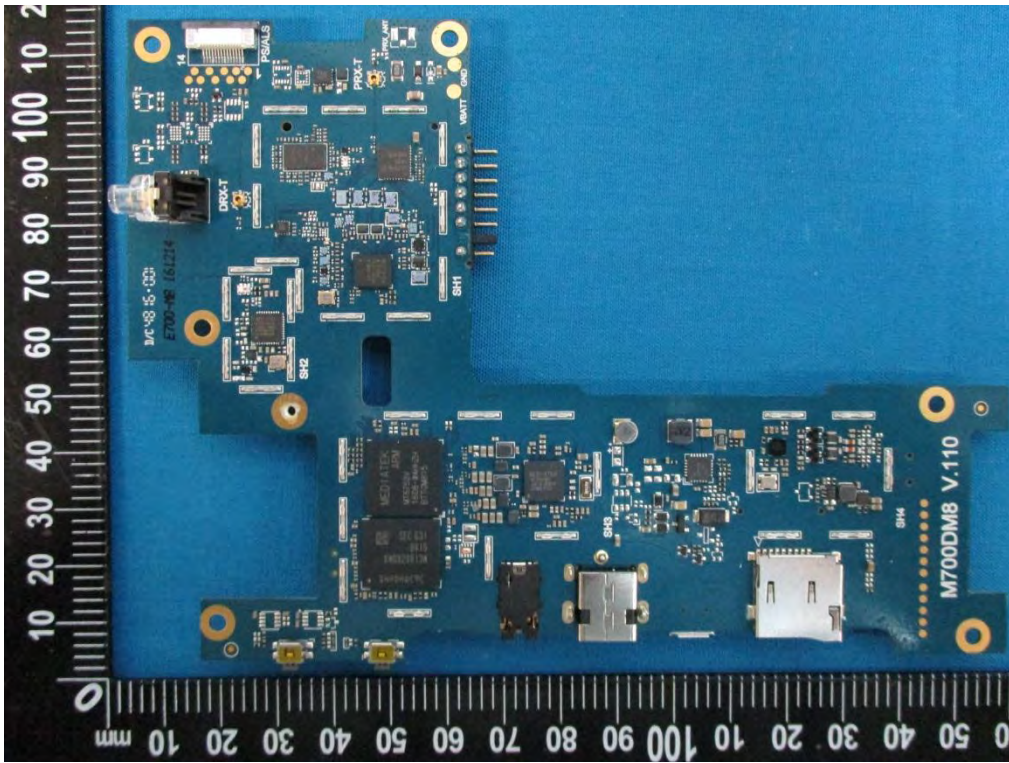

# INTERNAL PHOTOS

---

EUT- Uncover View

EUT- Uncover View

**EUT- Uncover View**

**EUT- Uncover View**

**EUT- Uncover View**

**EUT- Main Board Top Shielding off View**

**EUT- Main Board Top View**

**EUT- Main Board Bottom View**

**Bluetooth LE & WIFI Module – Top View**

**Bluetooth LE & WIFI Antenna – Location View**

**Bluetooth LE & WIFI Antenna – Location View**

**Bluetooth LE & WIFI Antenna – Top View**

GPS Antenna – Top View

Battery – Top View

## Battery – Top View