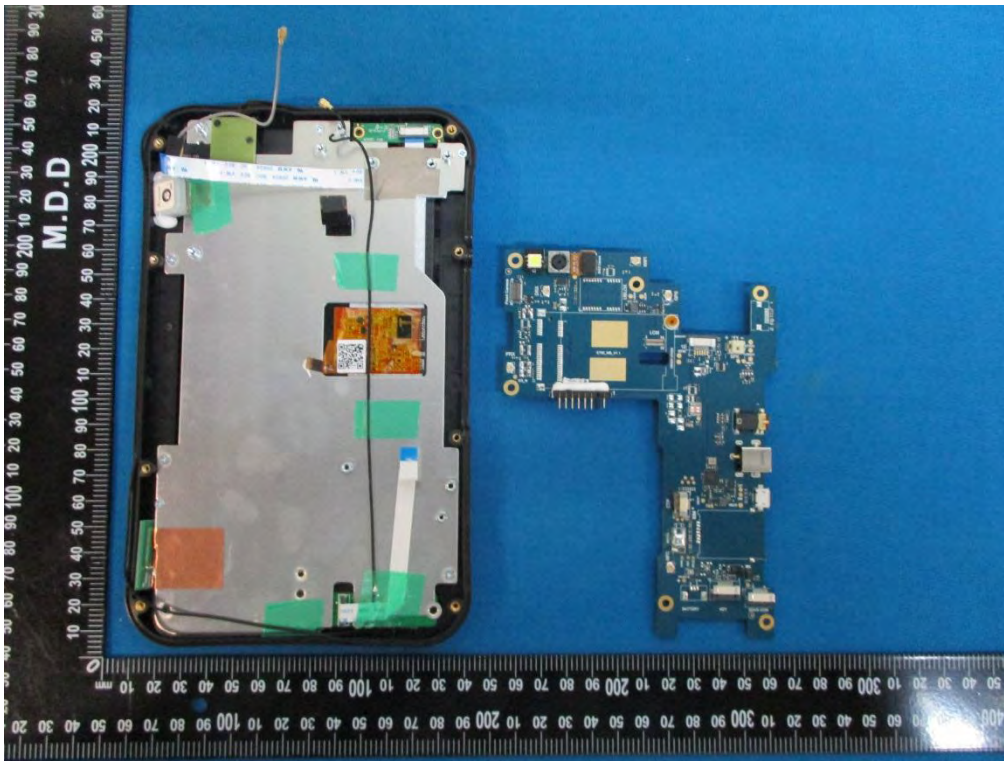

# INTERNAL PHOTOS

---

EUT- Uncover View

EUT- Uncover View

**EUT- Uncover View**

**EUT- Uncover View**

**EUT- Uncover View**

**EUT- Main Board Top Shielding off View**

**EUT- Main Board Top View**

**EUT- Main Board Bottom View**

**Bluetooth LE & WIFI Module – Top View**

**Bluetooth LE & WIFI Antenna – Location View**

**Bluetooth LE & WIFI Antenna – Location View**

**Bluetooth LE & WIFI Antenna – Top View**

GPS Antenna – Top View

Battery – Top View

## Battery – Top View