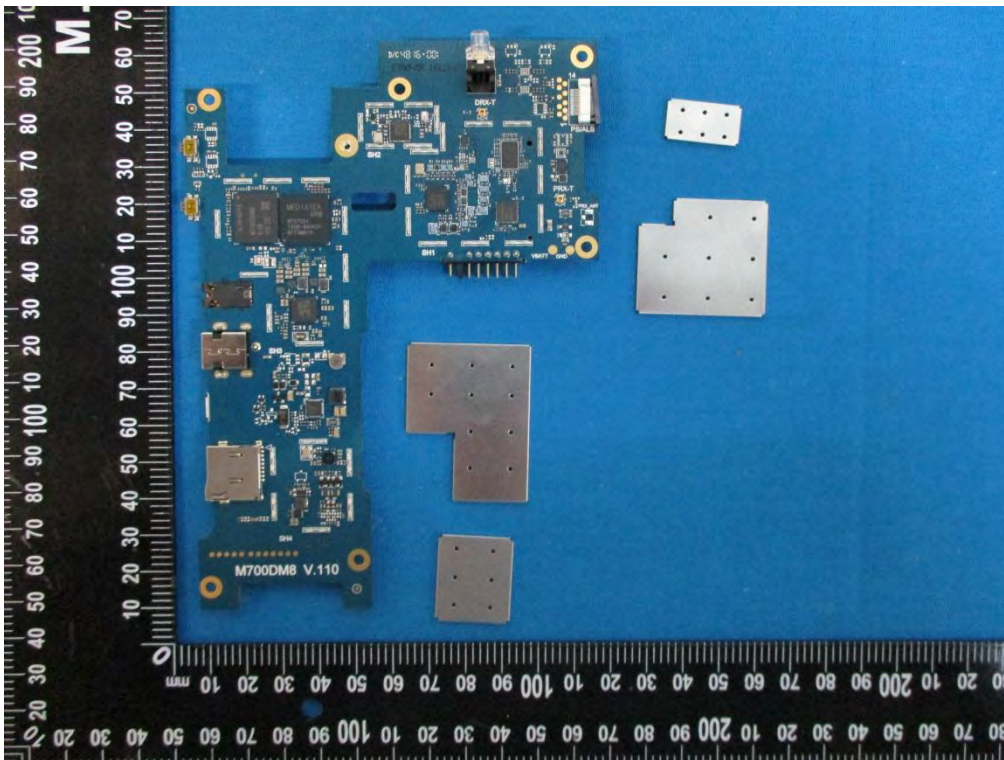

# INTERNAL PHOTOS

---

EUT- Uncover View

EUT- Uncover View

**EUT- Uncover View**

**EUT- Uncover View**

**EUT- Uncover View**

**EUT- Main Board Top Shielding off View**

**EUT- Main Board Top View**

**EUT- Main Board Bottom View**

**Bluetooth LE & WIFI Module – Top View**

**Bluetooth LE & WIFI Antenna – Location View**

**Bluetooth LE & WIFI Antenna – Location View**

**Bluetooth LE & WIFI Antenna – Top View**

GPS Antenna – Top View

Battery – Top View

## Battery – Top View