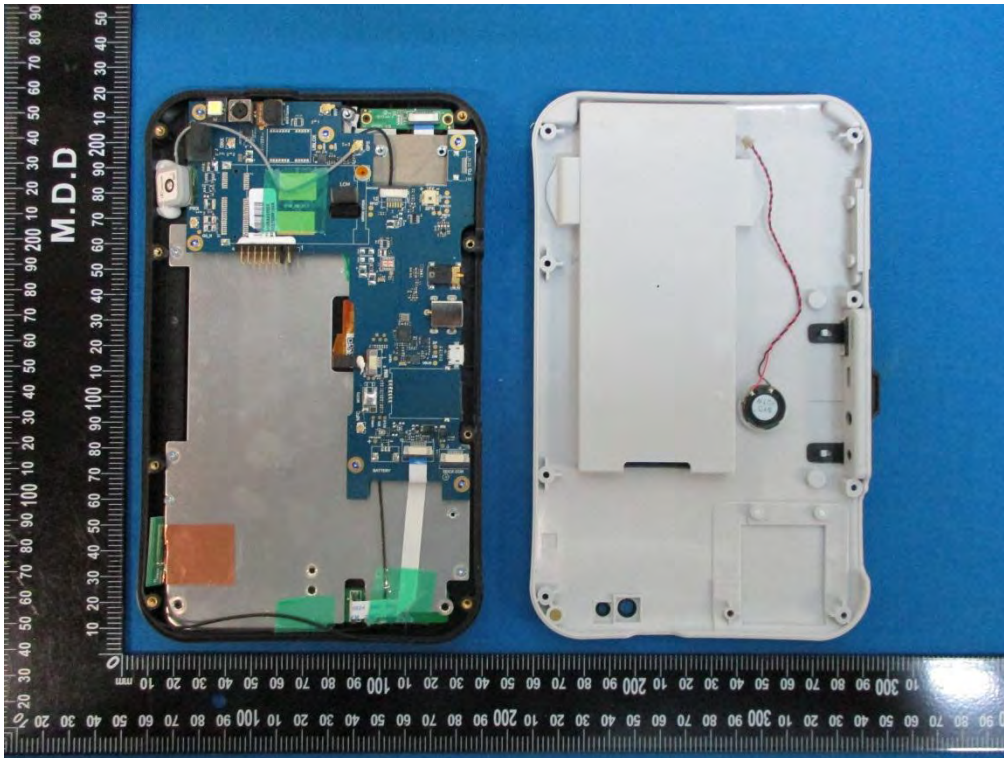

# INTERNAL PHOTOS

---

EUT- Uncover View

EUT- Uncover View

**EUT- Uncover View**

**EUT- Uncover View**

**EUT- Uncover View**

**EUT- Main Board Top Shielding off View**

**EUT- Main Board Top View**

**EUT- Main Board Bottom View**

**Bluetooth LE & WIFI Module – Top View**

**Bluetooth LE & WIFI Antenna – Location View**

**Bluetooth LE & WIFI Antenna – Location View**

**Bluetooth LE & WIFI Antenna – Top View**

GPS Antenna – Top View

Battery – Top View

## Battery – Top View