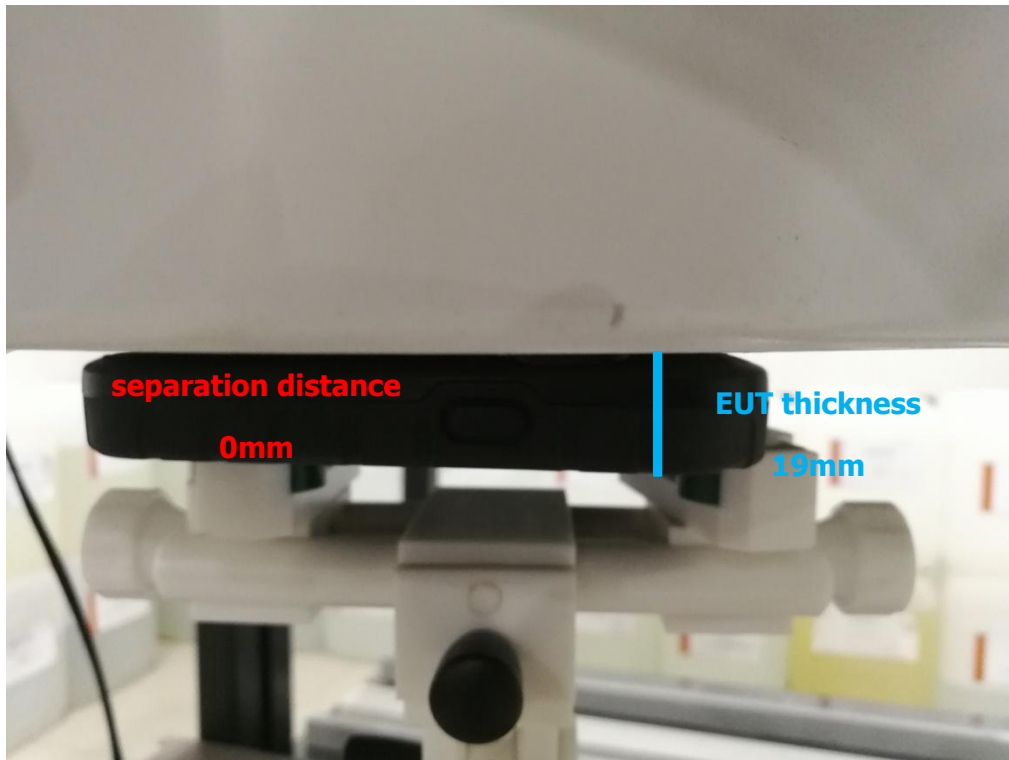

M700DQ8_SAR Setup photo

Body Back side(separation distance is 0mm)

Left Edge(separation distance is 0mm)

Right Edge(separation distance is 0mm)

Top Edge(separation distance is 0mm)

Bottom Edge(separation distance is 0mm)