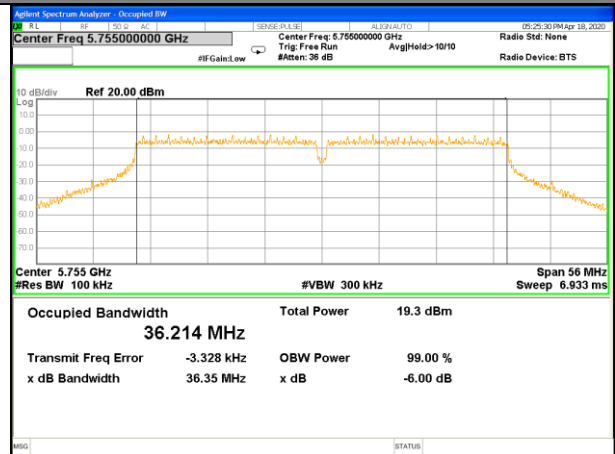

WLAN_Band-4

WLAN_Band-4

W58_11n40_Lower_6BW

W58_11n40_Higher_6BW

W58_11ac20_Lower_6BW

W58_11ac20_Middle_6BW

W58_11ac20_Higher_6BW

W58_11ac40_Lower_6BW

WLAN_Band-4

WLAN_Band-4

W58_11ac40_Higher_6BW

W58_11ac80_-6_Bandwidth_5775M