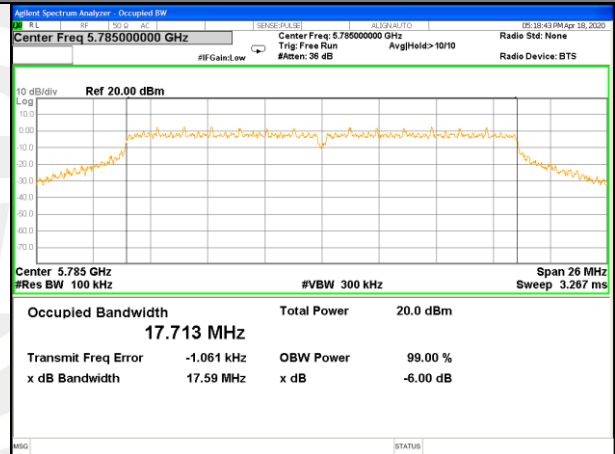

WLAN_Band-4

WLAN_Band-4

W58_11n40_Lower_6BW

W58_11n40_Higher_6BW

W58_11ac20_Lower_6BW

W58_11ac20_Middle_6BW

W58_11ac20_Higher_6BW

W58_11ac40_Lower_6BW

WLAN_Band-4

WLAN_Band-4

W58_11ac40_Higher_6BW

W58_11ac80_-6_Bandwidth_5775M