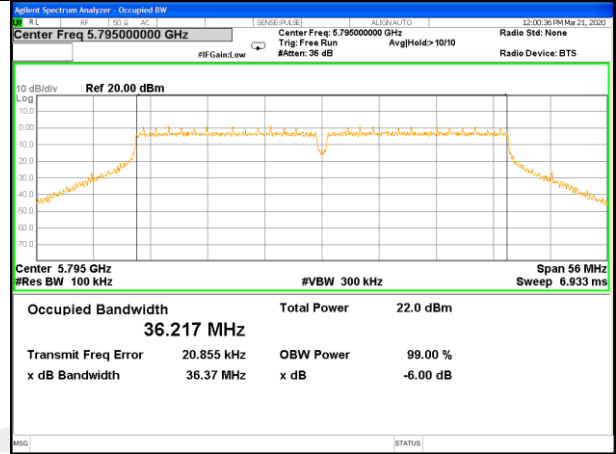

### 6BW

Note: Antenna A Power > Antenna B Power, Both antenna A and B have been test, Only show the worst data of Antenna A.

## WLAN-Band-4

WLAN-Band-4

WLAN-Band-4

W58\_11n40\_Lower\_6BW

W58\_11n40\_Higher\_6BW

W58\_11ac20\_Lower\_6BW

W58\_11ac20\_Middle\_6BW

W58\_11ac20\_Higher\_6BW