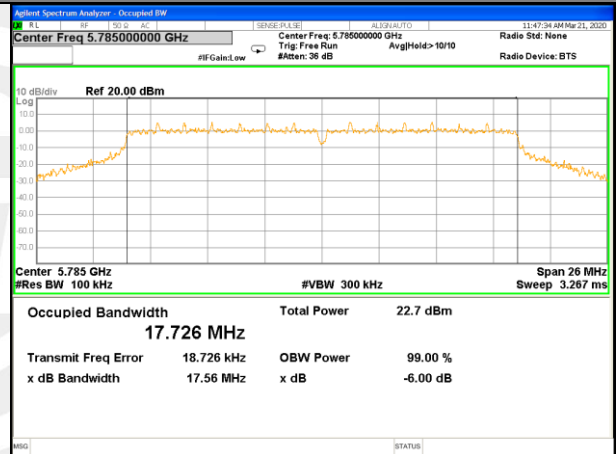

### 6BW

Note: Antenna A Power > Antenna B Power, Both antenna A and B have been test, Only show the worst data of Antenna A.

## WLAN-Band-4

WLAN-Band-4

WLAN-Band-4

W58\_11n40\_Lower\_6BW

W58\_11n40\_Higher\_6BW

W58\_11ac20\_Lower\_6BW

W58\_11ac20\_Middle\_6BW

W58\_11ac20\_Higher\_6BW