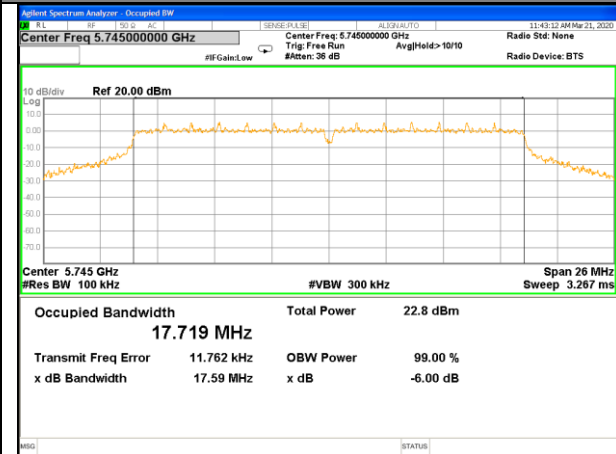

## WLAN-Band-4

WLAN-Band-4

WLAN-Band-4

W58\_11n40\_Lower\_6BW

W58\_11n40\_Higher\_6BW

W58\_11ac20\_Lower\_6BW

W58\_11ac20\_Middle\_6BW

W58\_11ac20\_Higher\_6BW