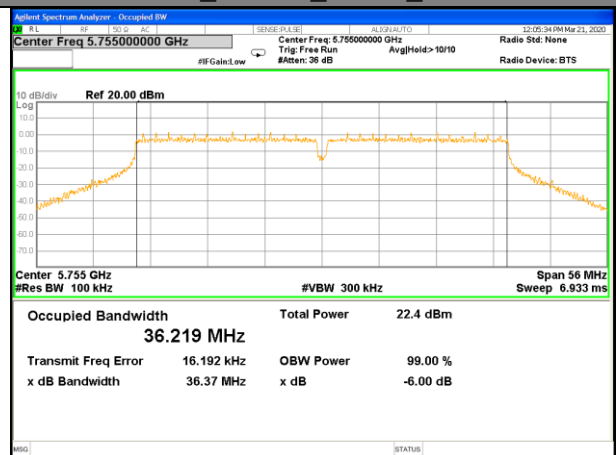

W58_11ac40_Lower_6BW