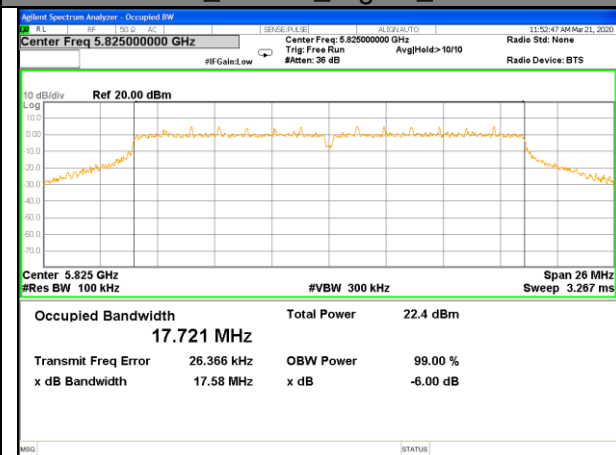

## WLAN-Band-4

WLAN-Band-4

WLAN-Band-4

W58\_11n40\_Lower\_6BW

W58\_11n40\_Higher\_6BW

W58\_11ac20\_Lower\_6BW

W58\_11ac20\_Middle\_6BW

W58\_11ac20\_Higher\_6BW