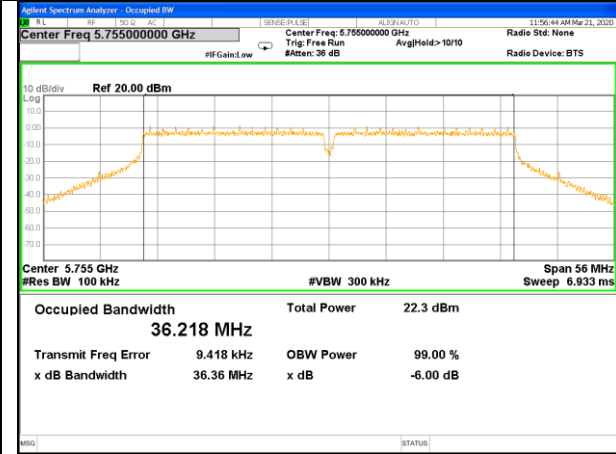

### 6BW

Note: Antenna A Power > Antenna B Power, Both antenna A and B have been test, Only show the worst data of Antenna A.

## WLAN-Band-4

WLAN-Band-4

WLAN-Band-4

W58\_11n40\_Lower\_6BW

W58\_11n40\_Higher\_6BW

W58\_11ac20\_Lower\_6BW

W58\_11ac20\_Middle\_6BW

W58\_11ac20\_Higher\_6BW