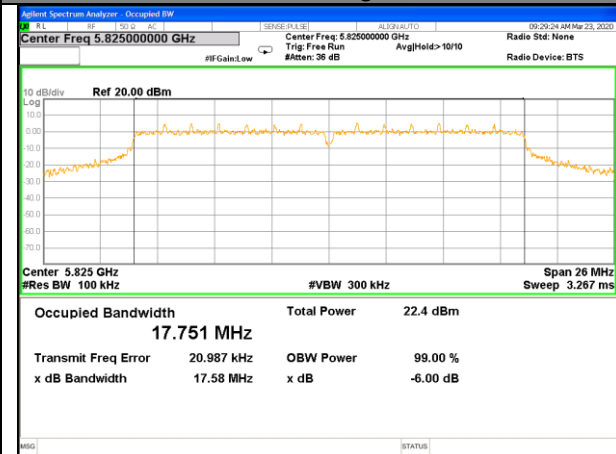

W58_11ac20_Higher_6BW