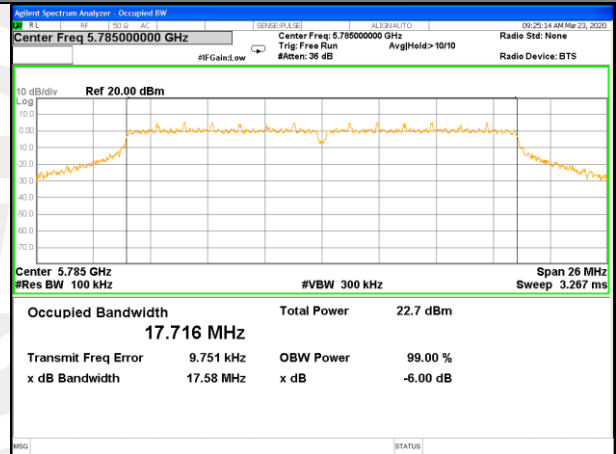

6BW

Note: Antenna A Power > Antenna B Power, Both antenna A and B have been test, Only show the worst data of Antenna A.

WLAN-Band-4

WLAN-Band-4

W58_11a20_Lower_6BW

W58_11a20_Middle_6BW

W58_11a20_Higher_6BW

W58_11n20_Lower_6BW

W58_11n20_Middle_6BW

W58_11n20_Higher_6BW

WLAN-Band-4

WLAN-Band-4

W58_11n40_Lower_6BW

W58_11n40_Higher_6BW

W58_11ac20_Lower_6BW

W58_11ac20_Middle_6BW

W58_11ac20_Higher_6BW

W58_11ac40_Lower_6BW

WLAN-Band-4

WLAN-Band-4

W58_11ac40_Higher_6BW

W58_11ac80_-6_Bandwidth_5775M