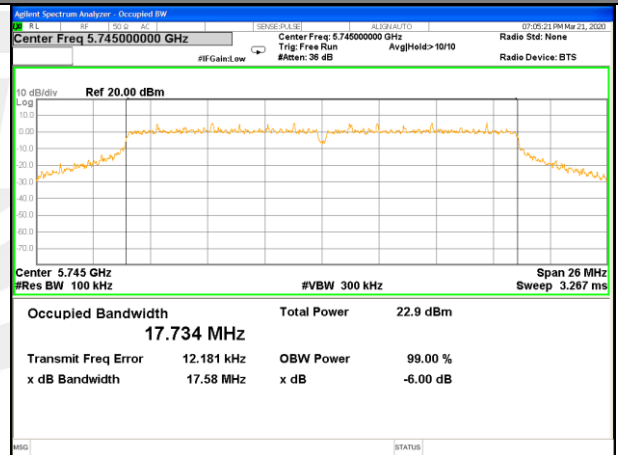

6BW

Note: Antenna A Power > Antenna B Power, Both antenna A and B have been test, Only show the worst data of Antenna A.

WLAN-Band-4

WLAN-Band-4

W58_11a20_Lower_6BW

W58_11a20_Middle_6BW

W58_11a20_Higher_6BW

W58_11n20_Lower_6BW

W58_11n20_Middle_6BW

W58_11n20_Higher_6BW

WLAN-Band-4

WLAN-Band-4

W58_11n40_Lower_6BW

W58_11n40_Higher_6BW

W58_11ac20_Lower_6BW