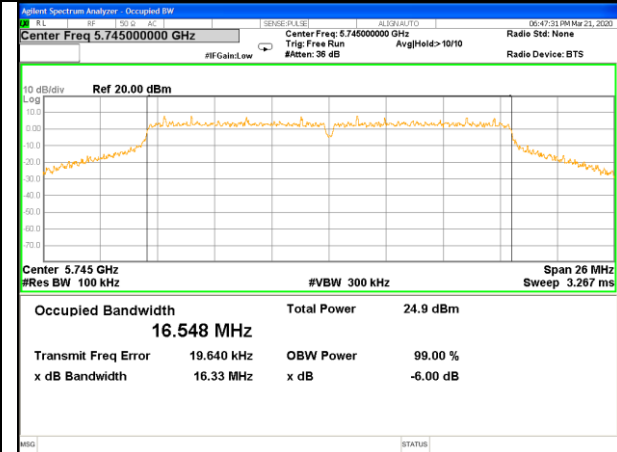

6BW

Note: Antenna A Power > Antenna B Power, Both antenna A and B have been test, Only show the worst data of Antenna A.

WLAN-Band-4

WLAN-Band-4

W58_11a20_Lower_6BW

W58_11a20_Middle_6BW

W58_11a20_Higher_6BW