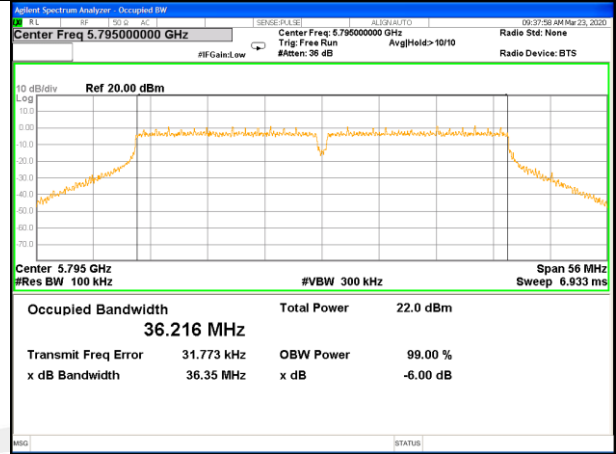

6BW

Note: Antenna A Power > Antenna B Power, Both antenna A and B have been test, Only show the worst data of Antenna A.

WLAN-Band-4

WLAN-Band-4

W58_11a20_Lower_6BW

W58_11a20_Middle_6BW

W58_11a20_Higher_6BW

W58_11n20_Lower_6BW

W58_11n20_Middle_6BW

W58_11n20_Higher_6BW

WLAN-Band-4

WLAN-Band-4

W58_11n40_Lower_6BW

W58_11n40_Higher_6BW

W58_11ac20_Lower_6BW

W58_11ac20_Middle_6BW

W58_11ac20_Higher_6BW

W58_11ac40_Lower_6BW

WLAN-Band-4

WLAN-Band-4

W58_11ac40_Higher_6BW

W58_11ac80_-6_Bandwidth_5775M