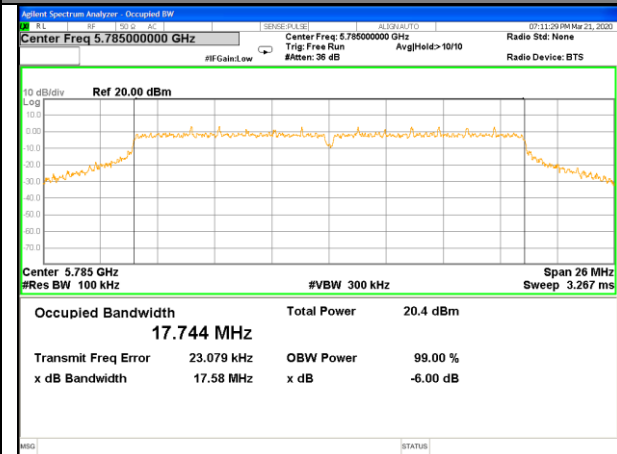

W58_11n20_Middle_6BW