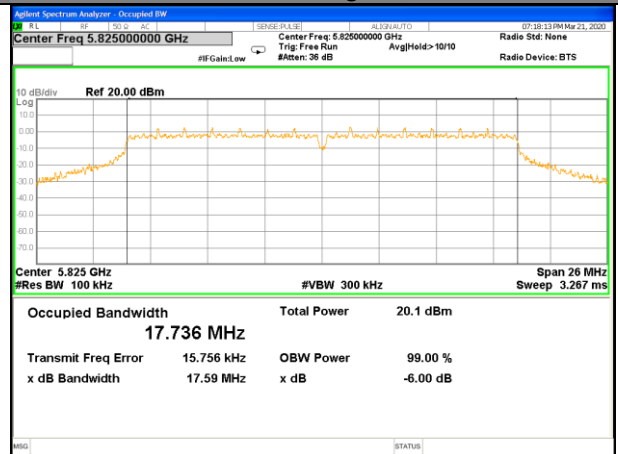

W58_11n20_Higher_6BW