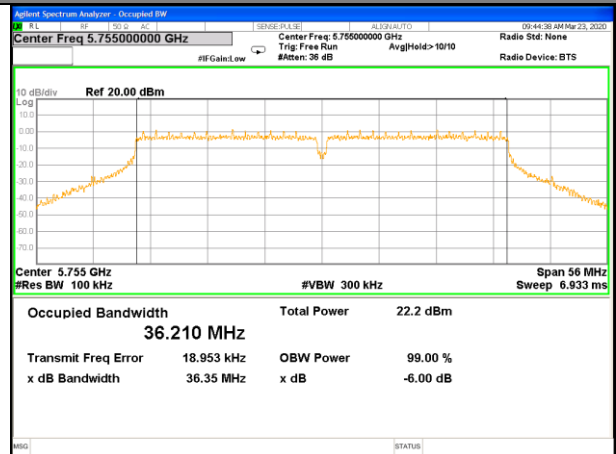

6BW

Note: Antenna A Power > Antenna B Power, Both antenna A and B have been test, Only show the worst data of Antenna A.

WLAN-Band-4

WLAN-Band-4

W58_11a20_Lower_6BW

W58_11a20_Middle_6BW

W58_11a20_Higher_6BW

W58_11n20_Lower_6BW

W58_11n20_Middle_6BW

W58_11n20_Higher_6BW

WLAN-Band-4

WLAN-Band-4

W58_11n40_Lower_6BW

W58_11n40_Higher_6BW

W58_11ac20_Lower_6BW

W58_11ac20_Middle_6BW

W58_11ac20_Higher_6BW

W58_11ac40_Lower_6BW

WLAN-Band-4

WLAN-Band-4

W58_11ac40_Higher_6BW

W58_11ac80_-6_Bandwidth_5775M