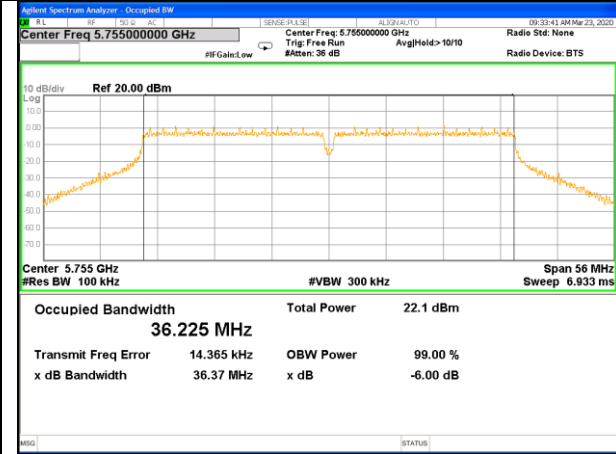

6BW

Note: Antenna A Power > Antenna B Power, Both antenna A and B have been test, Only show the worst data of Antenna A.

WLAN-Band-4

WLAN-Band-4

W58_11a20_Lower_6BW

W58_11a20_Middle_6BW

W58_11a20_Higher_6BW

W58_11n20_Lower_6BW

W58_11n20_Middle_6BW

W58_11n20_Higher_6BW

WLAN-Band-4

WLAN-Band-4

W58_11n40_Lower_6BW

W58_11n40_Higher_6BW

W58_11ac20_Lower_6BW

W58_11ac20_Middle_6BW

W58_11ac20_Higher_6BW

W58_11ac40_Lower_6BW

WLAN-Band-4

WLAN-Band-4

W58_11ac40_Higher_6BW

W58_11ac80_-6_Bandwidth_5775M