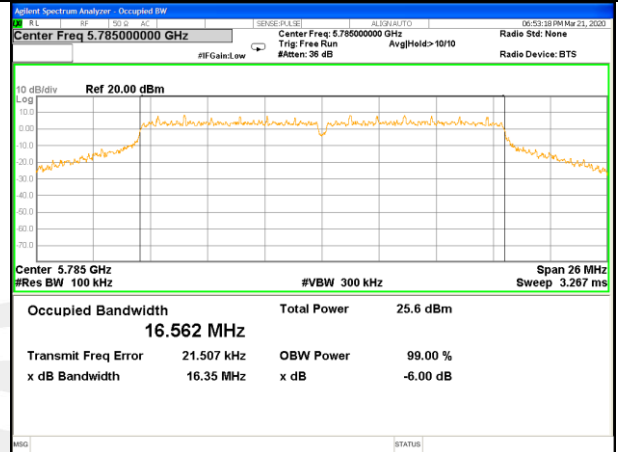

6BW

Note: Antenna A Power > Antenna B Power, Both antenna A and B have been test, Only show the worst data of Antenna A.

WLAN-Band-4

WLAN-Band-4

W58_11a20_Lower_6BW

W58_11a20_Middle_6BW

W58_11a20_Higher_6BW