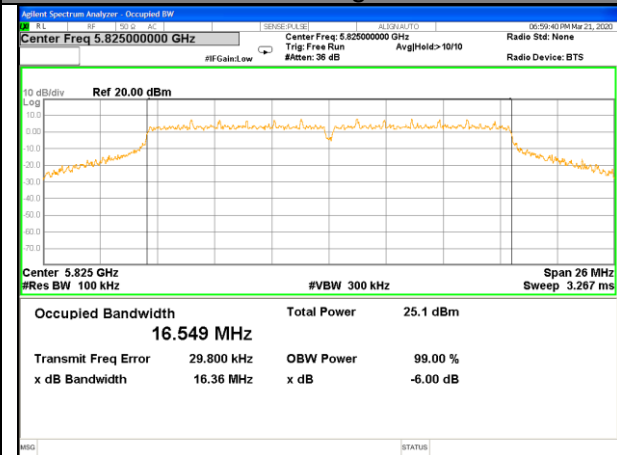

6BW

Note: Antenna A Power > Antenna B Power, Both antenna A and B have been test, Only show the worst data of Antenna A.

WLAN-Band-4

WLAN-Band-4

W58_11a20_Lower_6BW

W58_11a20_Middle_6BW

W58_11a20_Higher_6BW