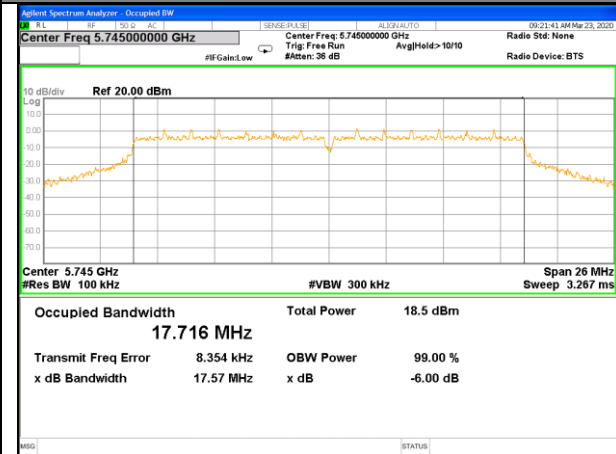

6BW

Note: Antenna A Power > Antenna B Power, Both antenna A and B have been test, Only show the worst data of Antenna A.

WLAN-Band-4

WLAN-Band-4

W58_11a20_Lower_6BW

W58_11a20_Middle_6BW

W58_11a20_Higher_6BW

W58_11n20_Lower_6BW

W58_11n20_Middle_6BW

W58_11n20_Higher_6BW

WLAN-Band-4

WLAN-Band-4

W58_11n40_Lower_6BW

W58_11n40_Higher_6BW

W58_11ac20_Lower_6BW