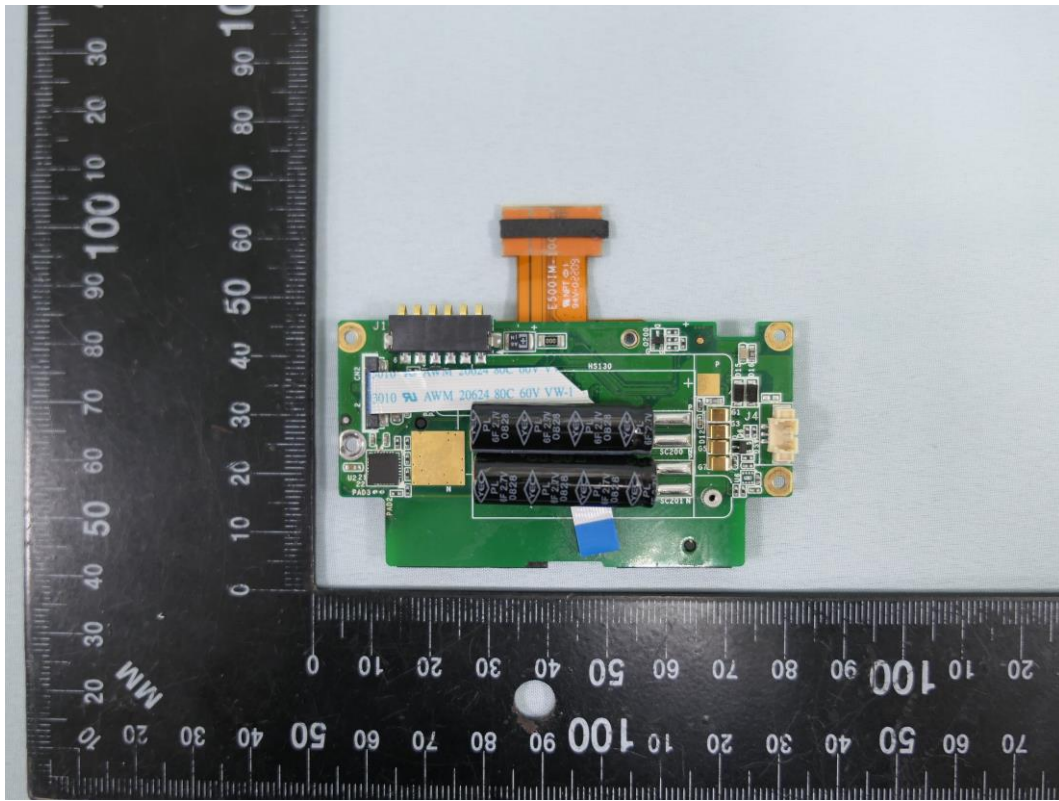

(9) EUT Photo