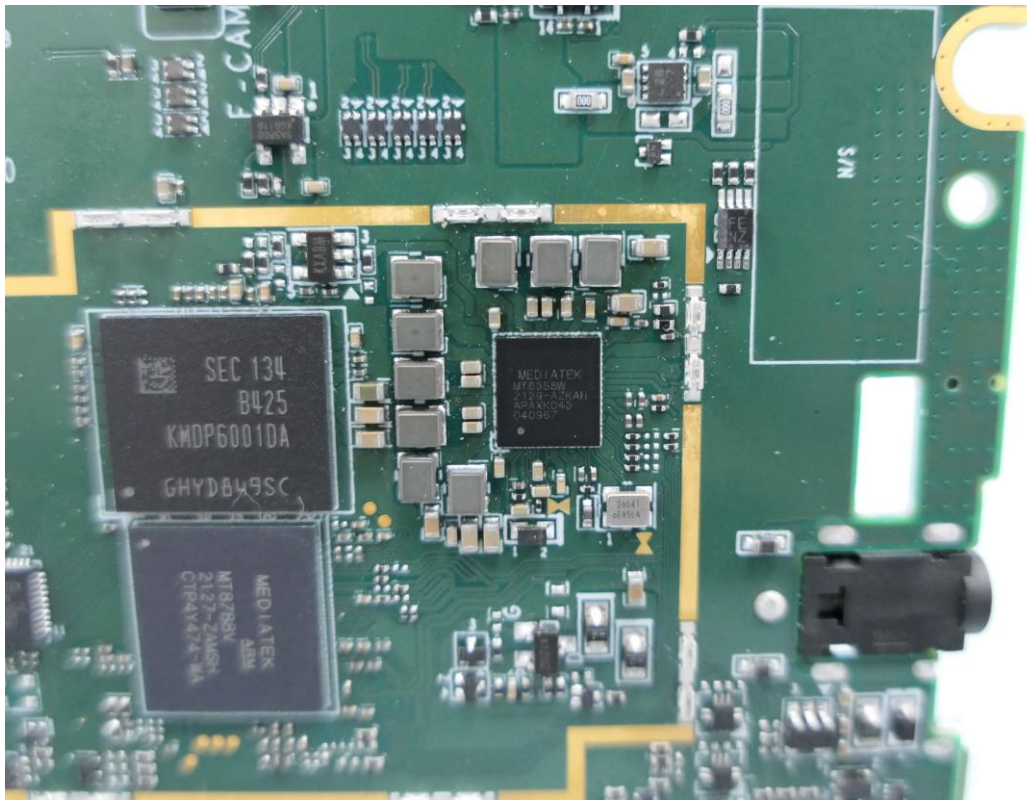

Product: Rugged PDA

Brand Name: Winmate

Model Number: E500RM9

( 16 ) EUT Photo

( 17 ) EUT Photo

( 18 ) EUT Photo

( 19 ) EUT Photo

( 20 ) EUT Photo

( 21 ) EUT Photo

( 22 ) EUT Photo

( 23 ) EUT Photo