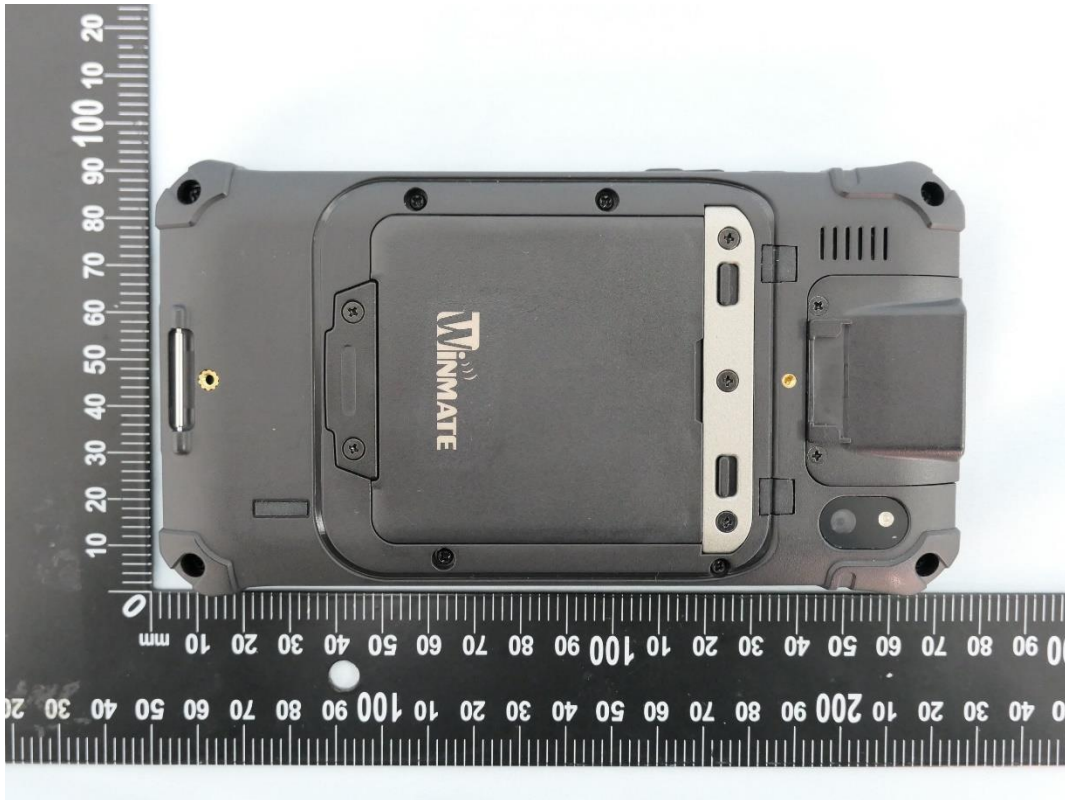

Product: Rugged PDA

Brand Name: Winmate

Model Number: E500RM9

External Photograph

(1) EUT Photo

(2) EUT Photo

(3) EUT Photo

(4) EUT Photo

(5) EUT Photo

(6) EUT Photo

(7) EUT Photo

(8) EUT Photo(Brand: Winmate, M/N: E430)

(9) EUT Photo(MRF: ENG ELECTRIC .,LTD,M/N: 6A-121WP05)

(10) EUT Photo(MRF: ENG ELECTRIC .,LTD,M/N: 6A-121WP05)

(11) EUT Photo(MRF: ENG ELECTRIC .,LTD,M/N: 6A-121WP05)