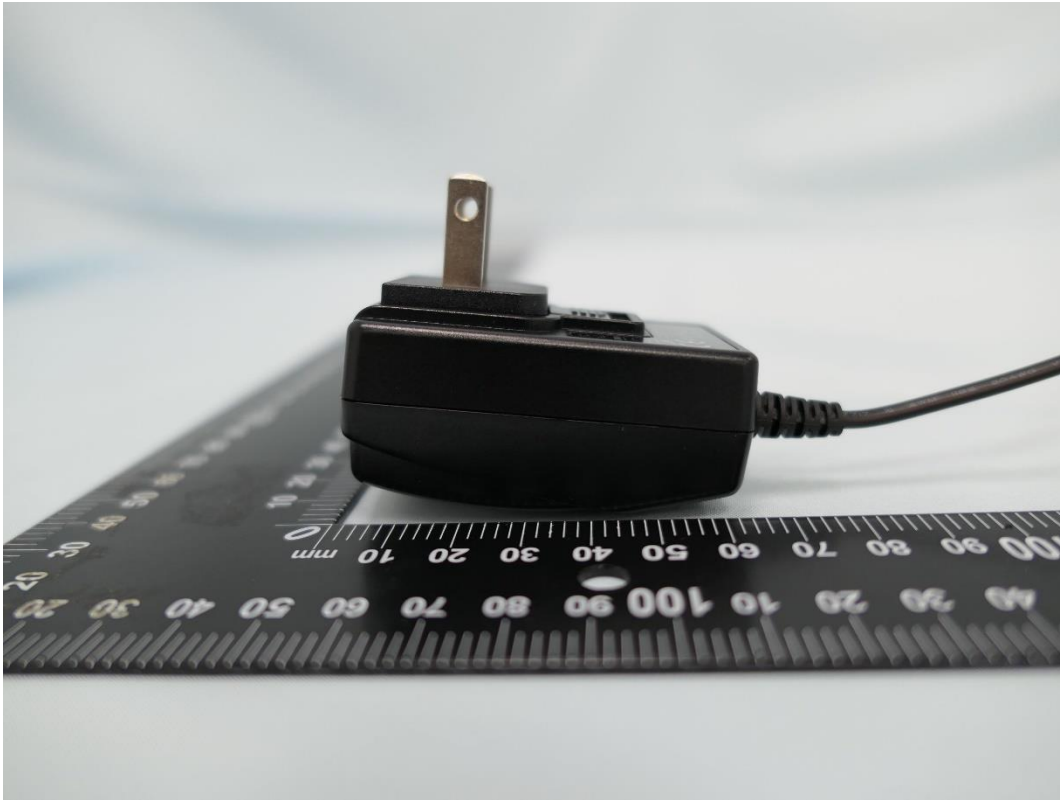

(11) EUT Photo(MRF: ENG ELECTRIC .,LTD,M/N: 6A-121WP05)