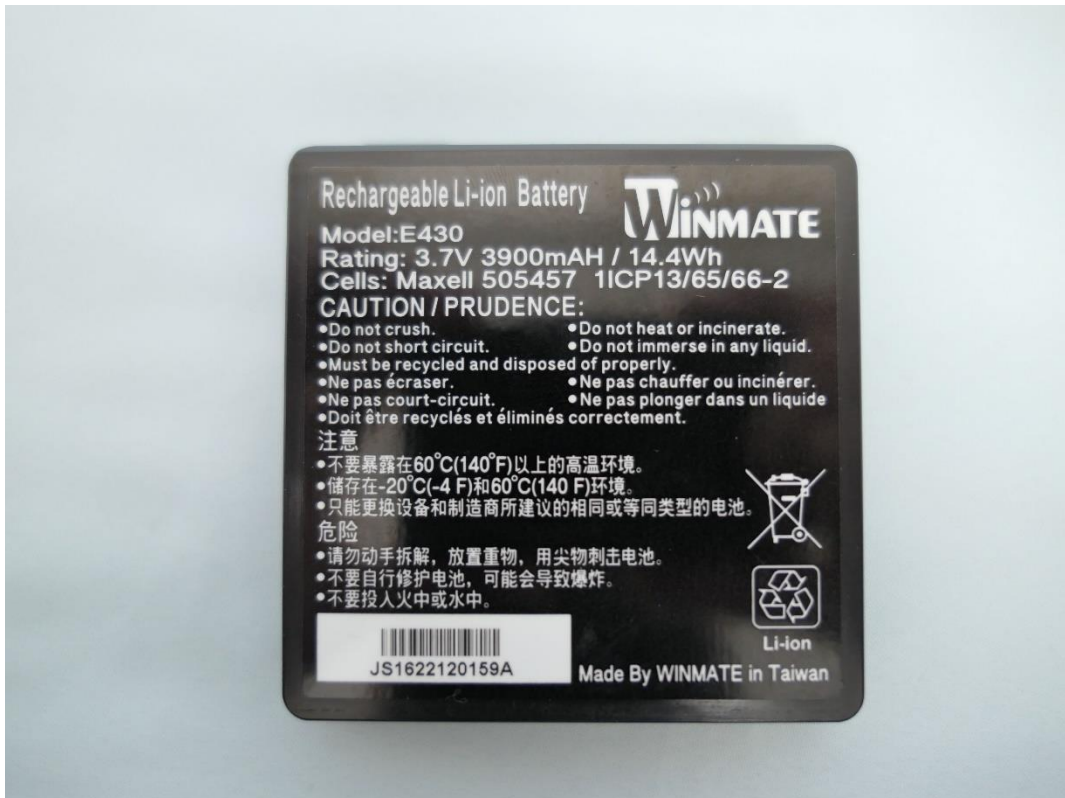

Product: Rugged PDA

Brand Name: Winmate

Model Number: E500RM9

External Photograph

(1) EUT Photo

(2) EUT Photo

(3) EUT Photo

(4) EUT Photo

(5) EUT Photo

(6) EUT Photo

(7) EUT Photo

(8) EUT Photo(Brand: Winmate, M/N: E430)

(9) EUT Photo(MRF: ENG ELECTRIC .,LTD,M/N: 6A-121WP05)

(10) EUT Photo(MRF: ENG ELECTRIC .,LTD,M/N: 6A-121WP05)

(11) EUT Photo(MRF: ENG ELECTRIC .,LTD,M/N: 6A-121WP05)