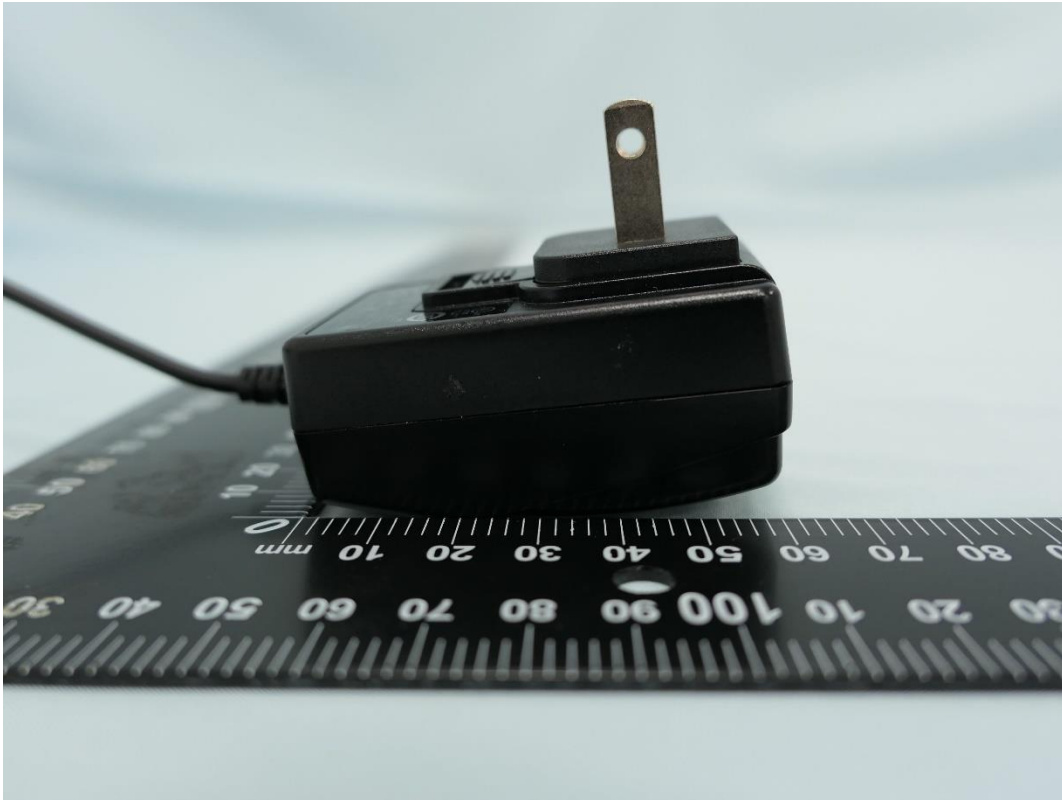

(13) EUT Photo(MRF: ENG ELECTRIC .,LTD,M/N: 6A-121WP05)