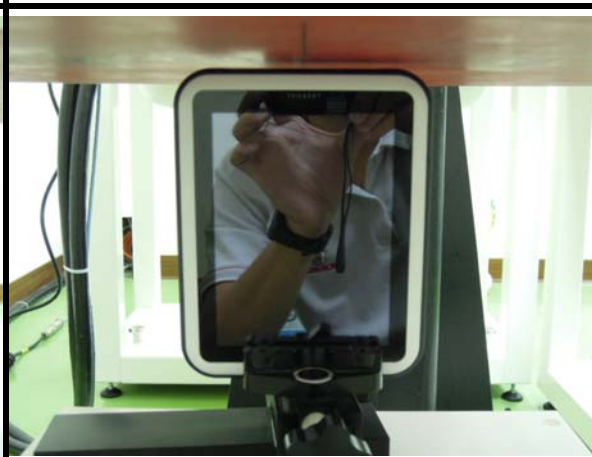

# PHOTOGRAPHS OF THE TEST CONFIGURATION

## (SAR Test Set Up Photos)

Front Face (0.5 cm Gap)

Rear Face (0.5 cm Gap)

Secondary Landscape (0.5 cm Gap)

Secondary Portrait (0.5 cm Gap)

Primary Landscape (0.5 cm Gap)

Primary Portrait (0.5 cm Gap)

Antenna Location (DUT Rear-View)