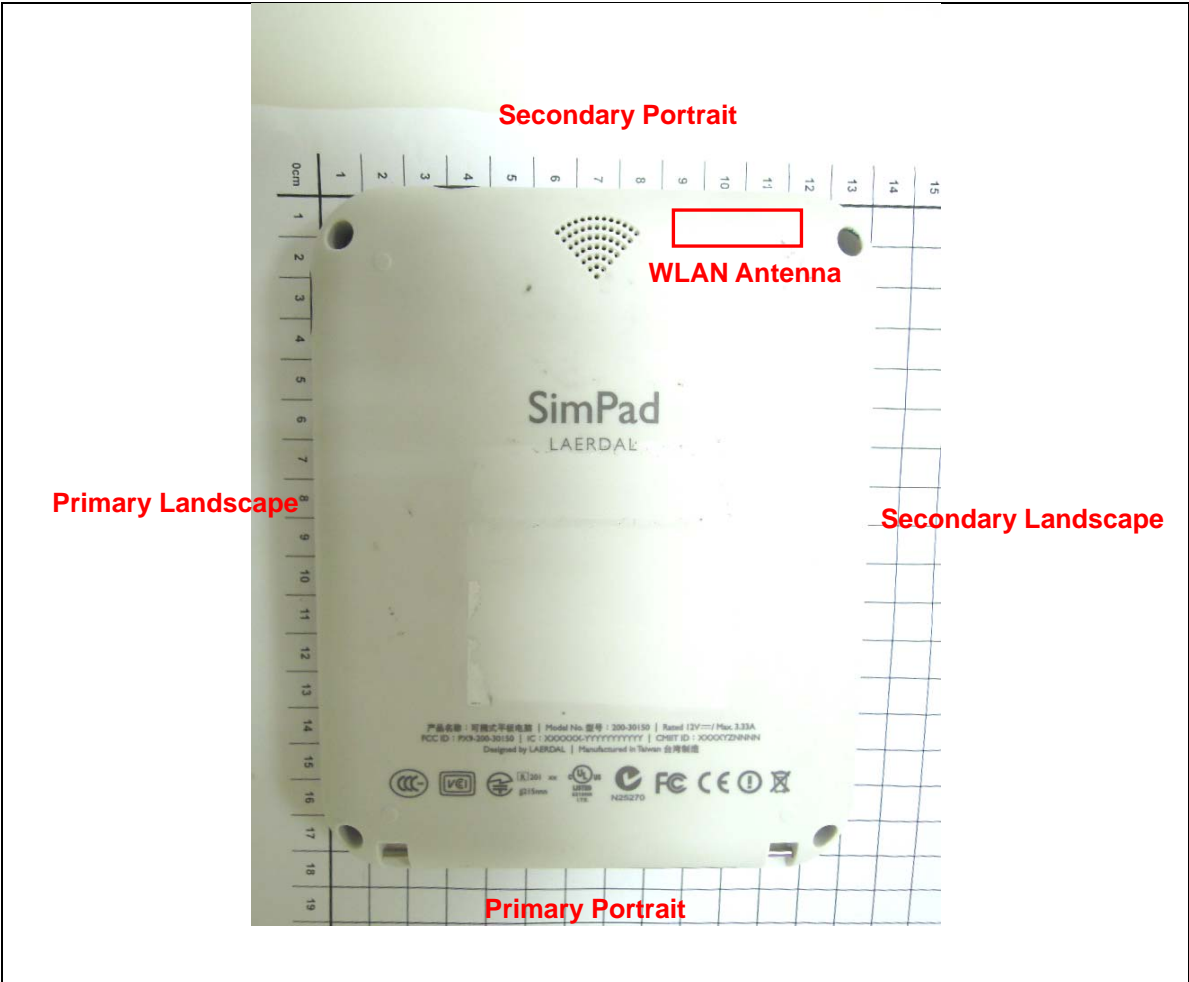

# PHOTOGRAPHS OF THE TEST CONFIGURATION

## (SAR Test Set Up Photos)

Front Face (0.5 cm Gap)

Rear Face (0.5 cm Gap)

Secondary Landscape (0.5 cm Gap)

Secondary Portrait (0.5 cm Gap)

Primary Landscape (0.5 cm Gap)

Primary Portrait (0.5 cm Gap)

Antenna Location (DUT Rear-View)