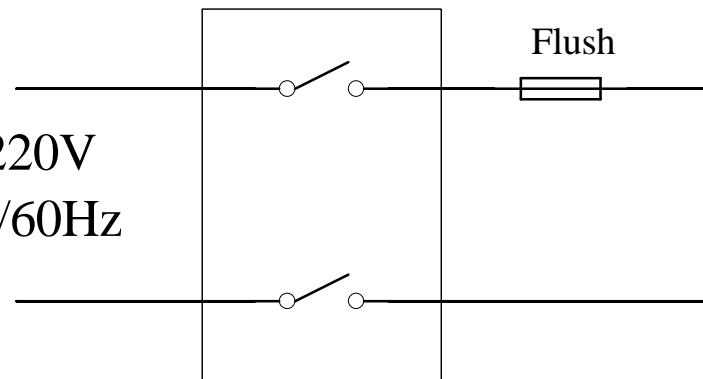

1

2

3

4

AC 110/220V  
50Hz/60Hz

Title		<b>GPSM-1-1</b>	
Size	Number	Revision	
A4			
Date:	26-Oct-2001	Sheet of	
File:	C:\My Files\Test\ForDoug\t+.sch	Drawn By:	pengrongju

1

2