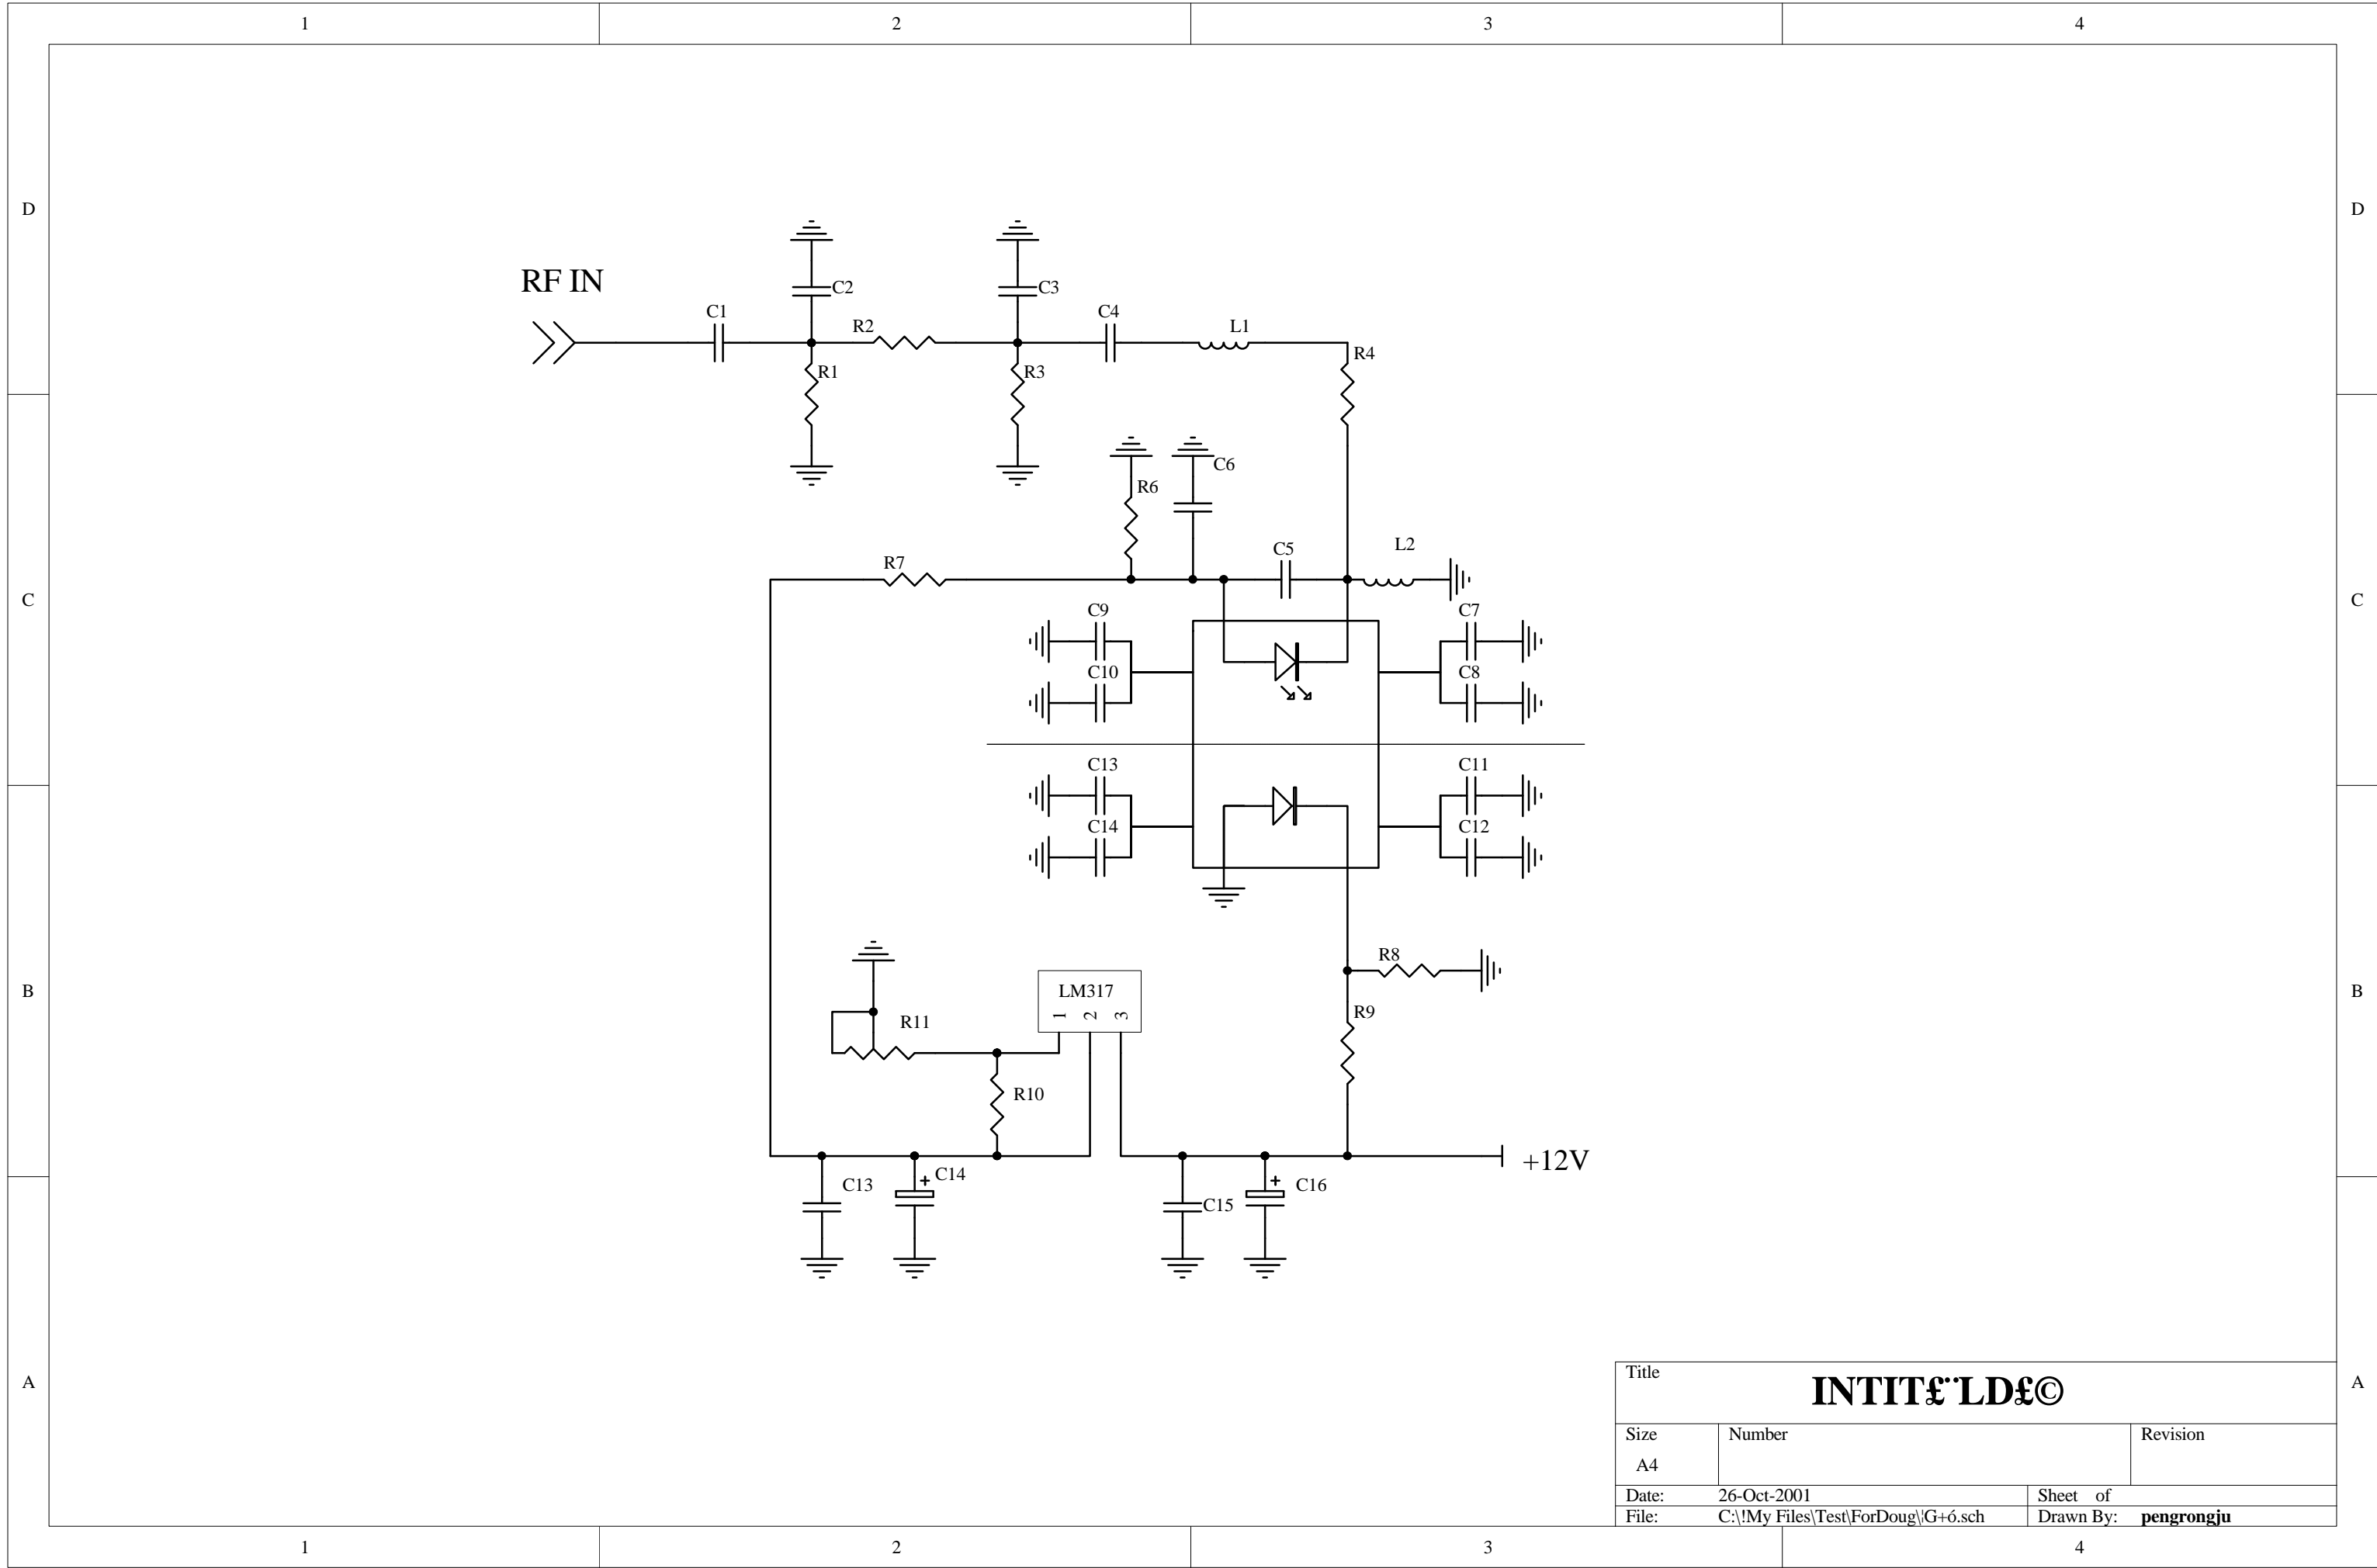

Title			INTIT£LD£©		
Size	Number		Revision		
A4					
Date:	26-Oct-2001		Sheet of		
File:	C:\My Files\Test\ForDoug\G+6.sch		Drawn By:		pengrongju