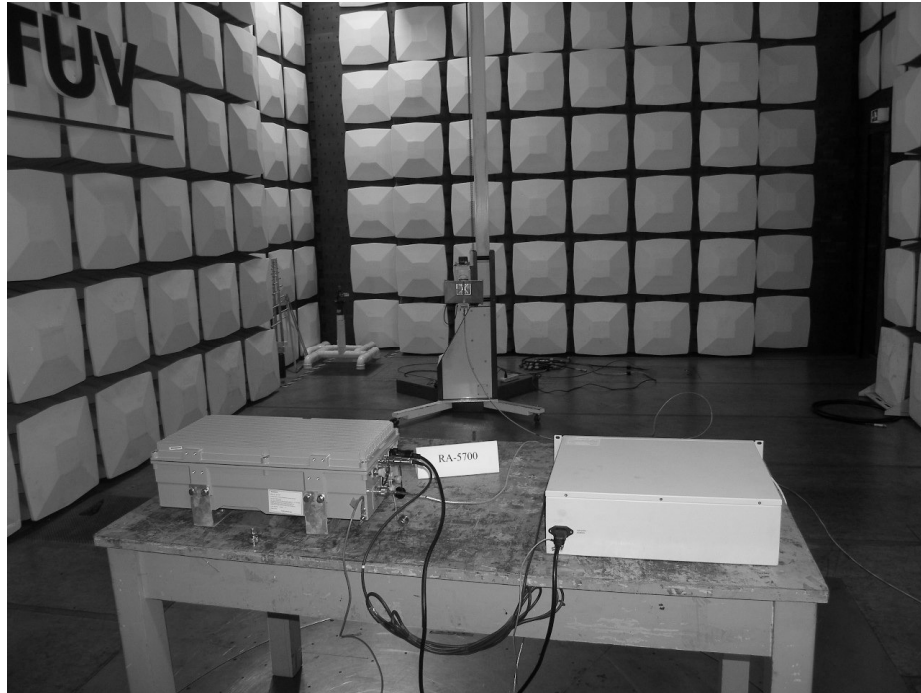

Prüfbericht - Nr.:
Test Report No.:

16026515 001

Seite 65 von 66
Page 65 of 66

Photograph 3: Set-up for Radiation Measurement above 1GHz

1 GHz to 18 GHz