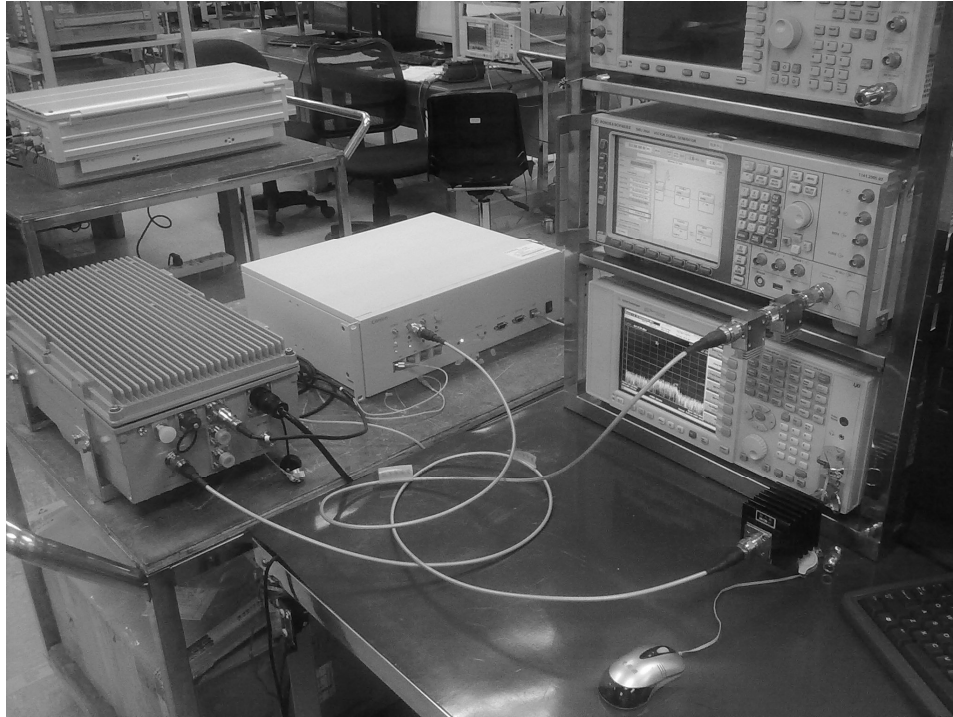

6 Photographs of the Test Set-Up

Photograph 1: Set-up for RF power, Occupied Bandwidth, Out-of-Band emissions, Intermodulation test, Spurious Emissions at antenna terminal, EVM

Prüfbericht - Nr.:
Test Report No.:

16026515 001

Seite 64 von 66
Page 64 of 66

Photograph 2: Set-up for Radiation Measurement Below 1GHz

Prüfbericht - Nr.:
Test Report No.:

16026515 001

Seite 65 von 66
Page 65 of 66

Photograph 3: Set-up for Radiation Measurement above 1GHz