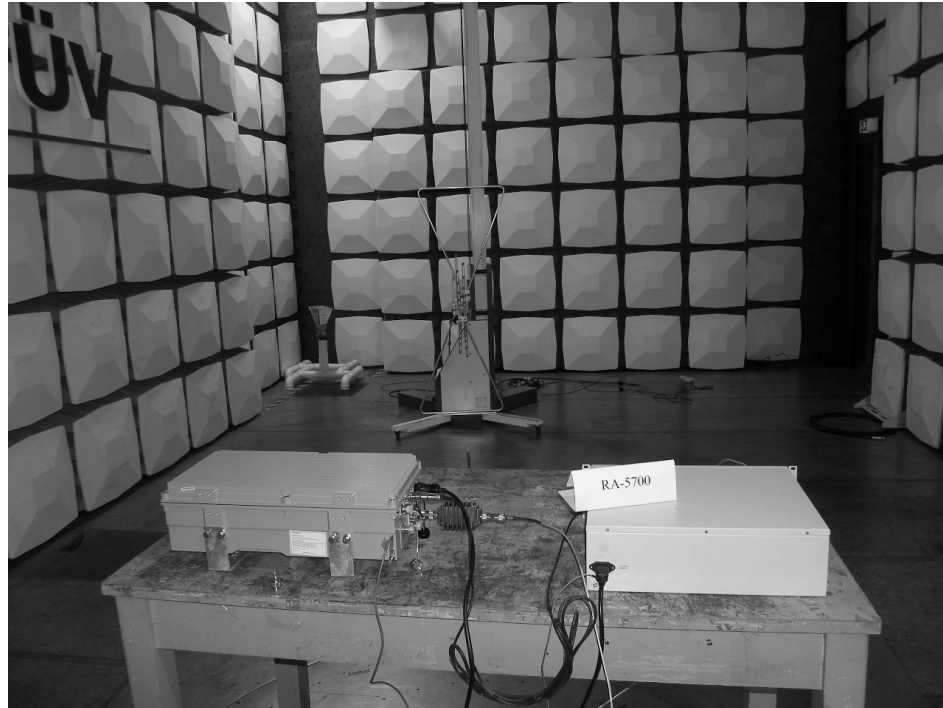

6 Photographs of the Test Set-Up

Photograph 1: Set-up for RF power, Occupied Bandwidth, Out-of-Band emissions, Intermodulation test, Spurious Emissions at antenna terminal, EVM

Prüfbericht - Nr.:
Test Report No.:

16026515 001

Seite 64 von 66
Page 64 of 66

Photograph 2: Set-up for Radiation Measurement Below 1GHz

Prüfbericht - Nr.:
Test Report No.:

16026515 001

Seite 65 von 66
Page 65 of 66

Photograph 3: Set-up for Radiation Measurement above 1GHz