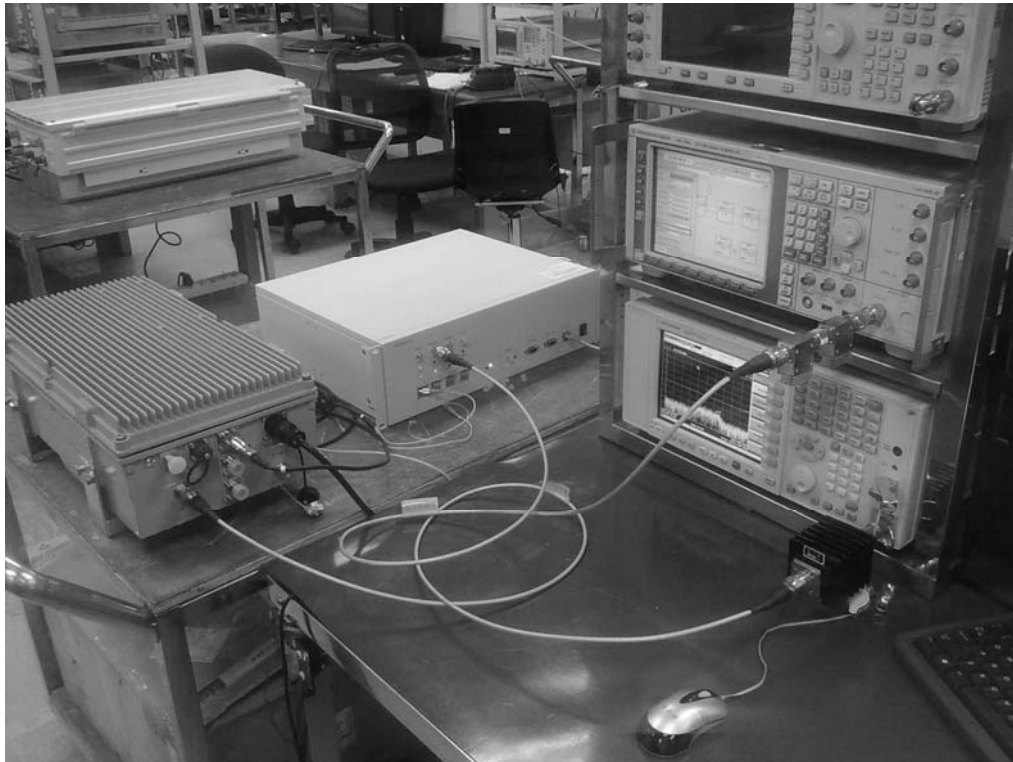

Prüfbericht - Nr.:
Test Report No.:

16026515 001

Seite 69 von 72
Page 69 of 72

6 Photographs of the Test Set-Up

Photograph 1: Set-up for RF power, Occupied Bandwidth, Out-of-Band emissions, Intermodulation test, Spurious Emissions at antenna terminal

Prüfbericht - Nr.:
Test Report No.:

16026515 001

Seite 70 von 72
Page 70 of 72

Photograph 2: Set-up for Radiation Measurement Below 1GHz

Photograph 3: Set-up for Radiation Measurement above 1GHz

1 GHz to 18 GHz