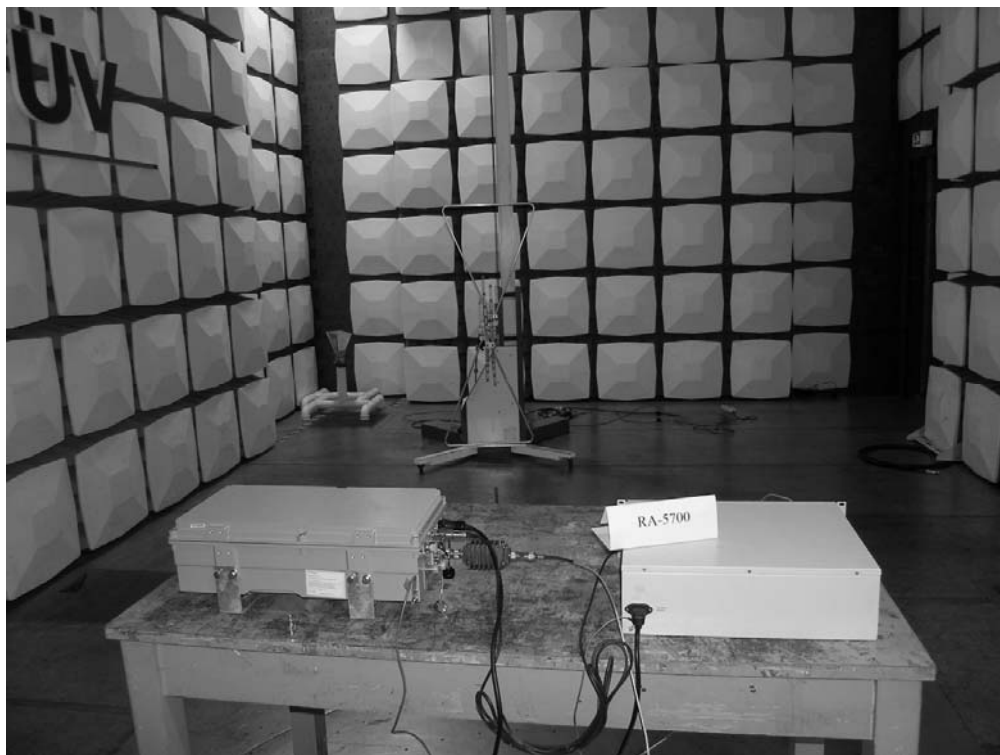

Prüfbericht - Nr.:
Test Report No.:

16026515 001

Seite 69 von 72
Page 69 of 72

6 Photographs of the Test Set-Up

Photograph 1: Set-up for RF power, Occupied Bandwidth, Out-of-Band emissions, Intermodulation test, Spurious Emissions at antenna terminal

Prüfbericht - Nr.:
Test Report No.:

16026515 001

Seite 70 von 72
Page 70 of 72

Photograph 2: Set-up for Radiation Measurement Below 1GHz

Photograph 3: Set-up for Radiation Measurement above 1GHz

1 GHz to 18 GHz