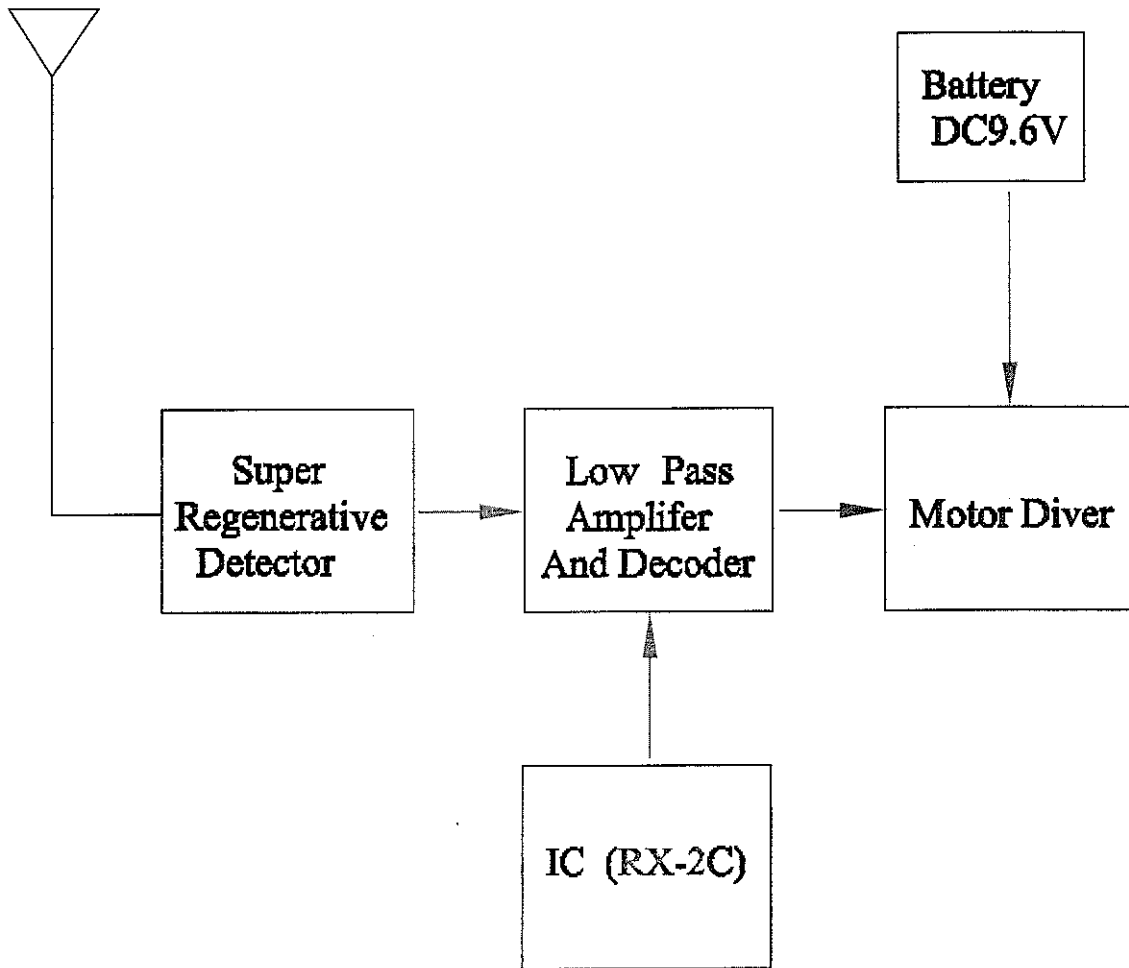

#90174 Chrysler Car RX BLOCK DIAGRAM

ANTENNA

49.860MHZ CRYSTAL

DESIGNED: QS Lee	DATE: 2005-3-01	EARLY LIGHT INDUSTRIAL CO.LTD		
CHECKED:	DATE: 2005-3-01	MODE NO: #90174	PCB NO: #90174 RX	REV: 00
APPROVAED: SW MOK	DATE: 2005-3-01	FILE NAME: RX BLOCK	PAGE: 1 OF 1	