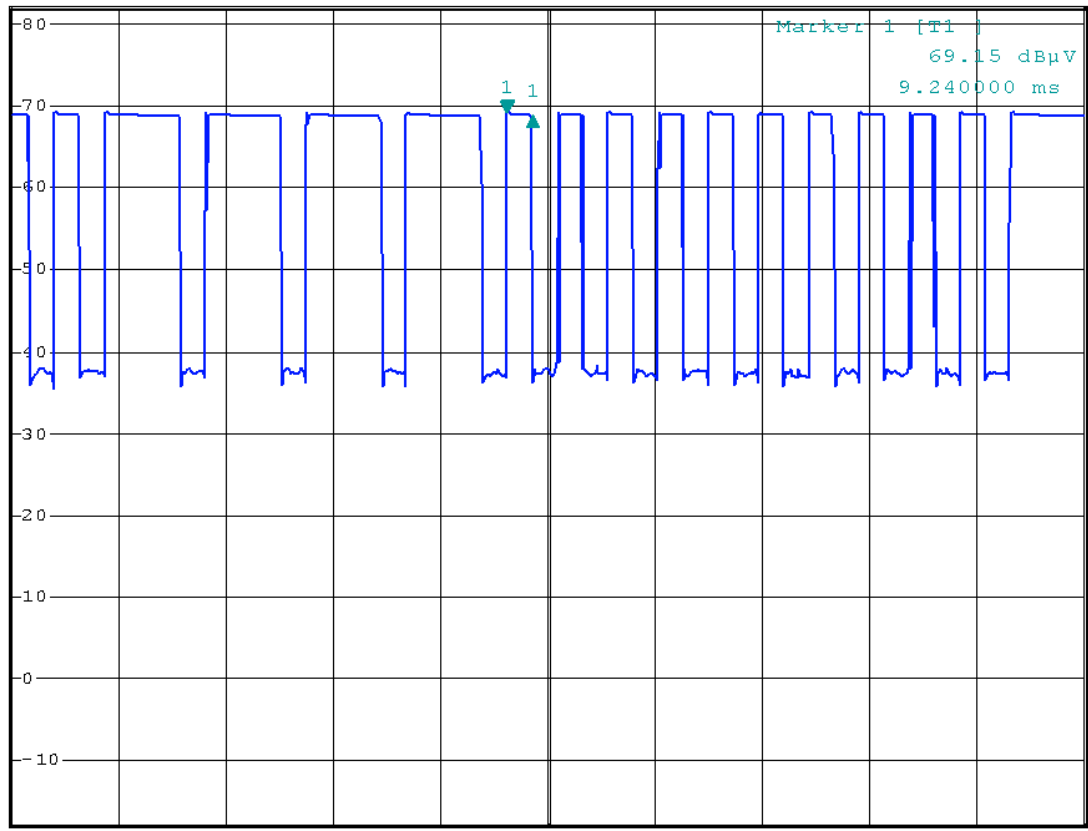

*Att 10 dB

1 AP
VIEW

Center 49.86 MHz

2 ms/

RBW 100 kHz Delta 1 [T1]
*VBW 300 kHz -0.40 dB
SWT 20 ms 1.400000 ms

Ref 82 dBμV *Att 10 dB

1 AP
VIEW

Center 49.86 MHz

2 ms/

RBW 100 kHz Delta 1 [T1]
*VBW 300 kHz -0.28 dB
SWT 20 ms 480.000000 μ s

Ref 82 dB μ V *Att 10 dB

1 AP
VIEW

Center 49.86 MHz 2 ms/