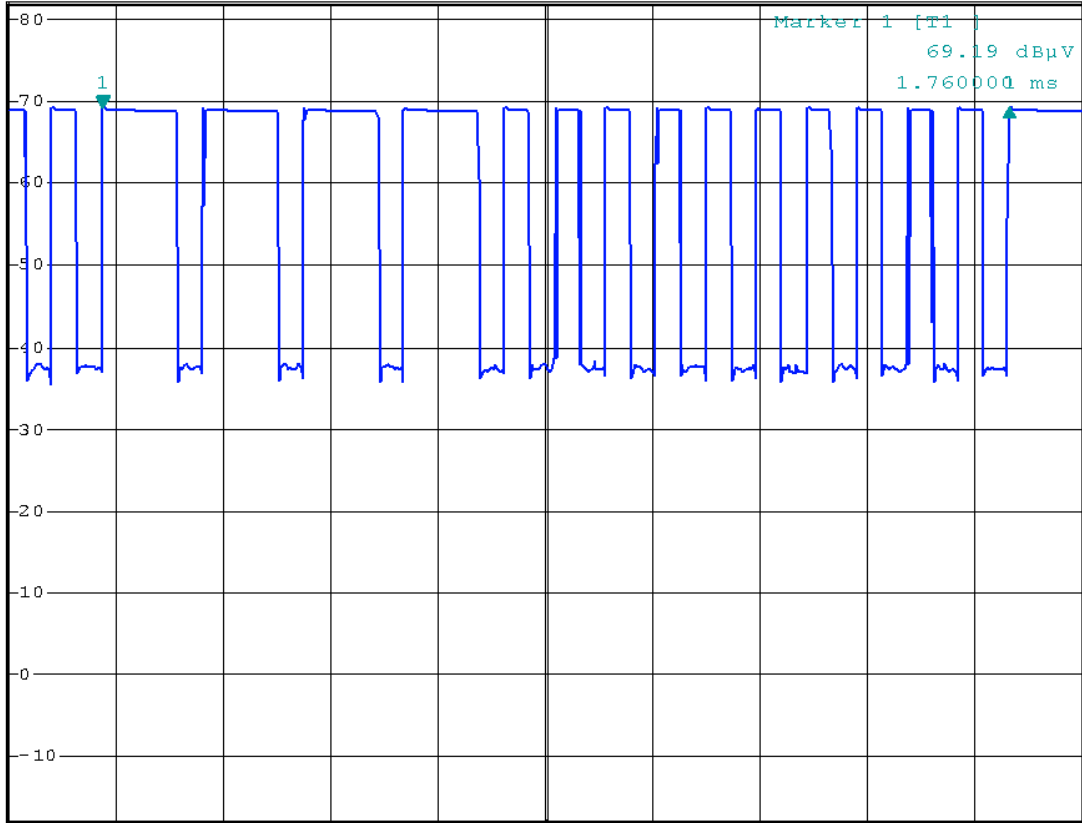

Ref 82 dB μ V *Att 10 dB RBW 100 kHz Delta 1 [T1]
*VBW 300 kHz -0.01 dB
SWT 100 ms 16.800000 ms

1 AP
VIEW

Center 49.86 MHz 10 ms/

RBW 100 kHz Delta 1 [T1]
*VBW 300 kHz 0.01 dB
SWT 20 ms 16.880000 ms

Ref 82 dBμV

*Att 10 dB

1 AP
VIEW

Center 49.86 MHz

2 ms/

RBW 100 kHz Delta 1 [T1]
*VBW 300 kHz -0.40 dB
SWT 20 ms 1.400000 ms

Ref 82 dBμV *Att 10 dB

1 AP
VIEW

Center 49.86 MHz

2 ms/

RBW 100 kHz Delta 1 [T1]
*VBW 300 kHz -0.28 dB
SWT 20 ms 480.000000 μ s

Ref 82 dB μ V *Att 10 dB

1 AP
VIEW

Center 49.86 MHz 2 ms/