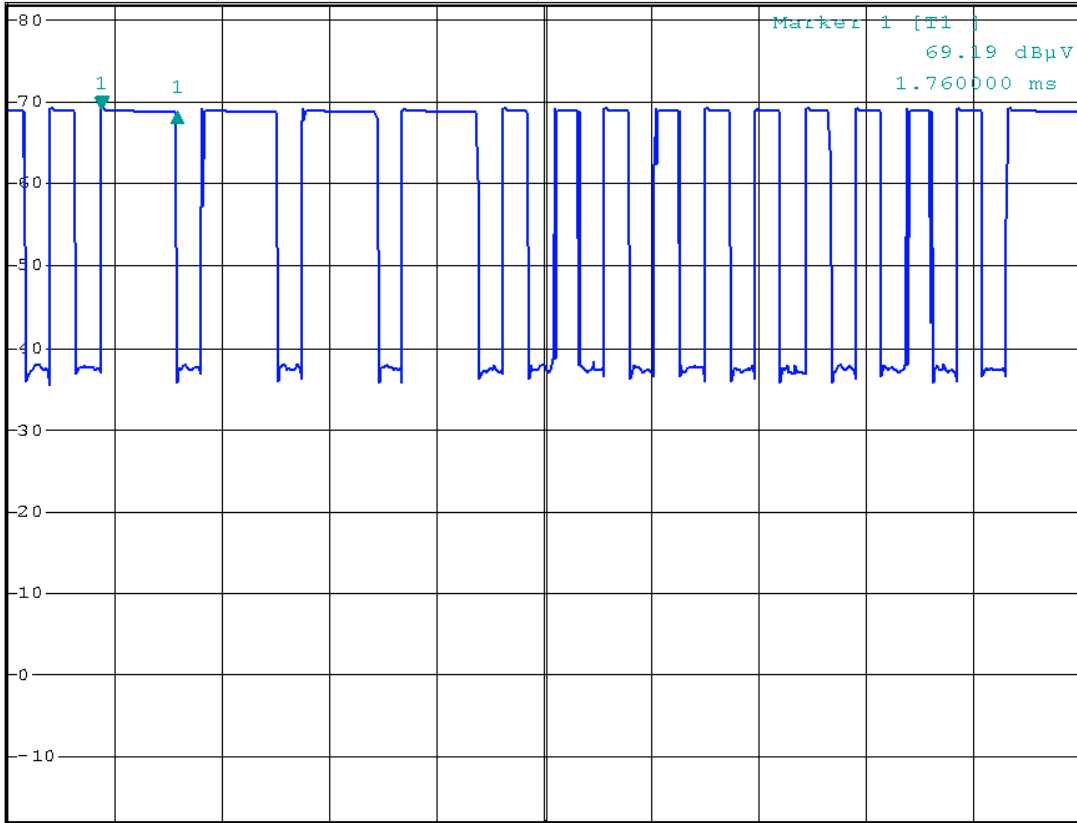

Ref 82 dB μ V *Att 10 dB RBW 100 kHz Delta 1 [T1]
*VBW 300 kHz -0.01 dB
SWT 100 ms 16.800000 ms

1 AP
VIEW

Center 49.86 MHz 10 ms/

RBW 100 kHz Delta 1 [T1]
*VBW 300 kHz 0.01 dB
SWT 20 ms 16.880000 ms

Ref 82 dBμV

*Att 10 dB

1 AP
VIEW

Center 49.86 MHz

2 ms/

RBW 100 kHz Delta 1 [T1]
*VBW 300 kHz -0.40 dB
SWT 20 ms 1.400000 ms

Ref 82 dBμV *Att 10 dB

1 AP
VIEW

Center 49.86 MHz

2 ms/

RBW 100 kHz Delta 1 [T1]
*VBW 300 kHz -0.28 dB
SWT 20 ms 480.000000 μ s

Ref 82 dB μ V *Att 10 dB

1 AP
VIEW

Center 49.86 MHz 2 ms/