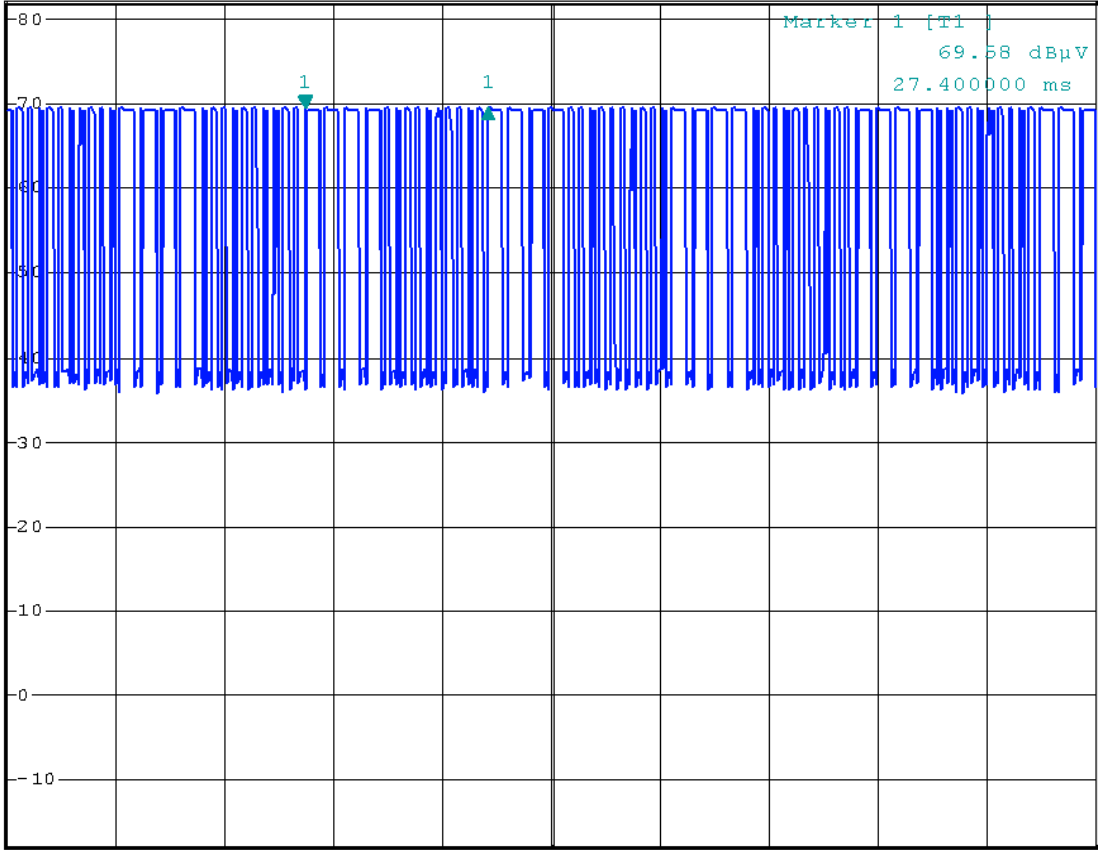

Ref 82 dB μ V *Att 10 dB RBW 100 kHz Delta 1 [T1]
*VBW 300 kHz -0.01 dB
SWT 100 ms 16.800000 ms

1 AP
VIEW

Center 49.86 MHz 10 ms/

RBW 100 kHz Delta 1 [T1]
*VBW 300 kHz 0.01 dB
SWT 20 ms 16.880000 ms

Ref 82 dBμV

*Att 10 dB

1 AP
VIEW

Center 49.86 MHz

2 ms/

RBW 100 kHz Delta 1 [T1]
*VBW 300 kHz -0.40 dB
SWT 20 ms 1.400000 ms

Ref 82 dBμV *Att 10 dB

1 AP
VIEW

Center 49.86 MHz

2 ms/

RBW 100 kHz Delta 1 [T1]
*VBW 300 kHz -0.28 dB
SWT 20 ms 480.000000 μ s

Ref 82 dB μ V *Att 10 dB

1 AP
VIEW

Center 49.86 MHz 2 ms/