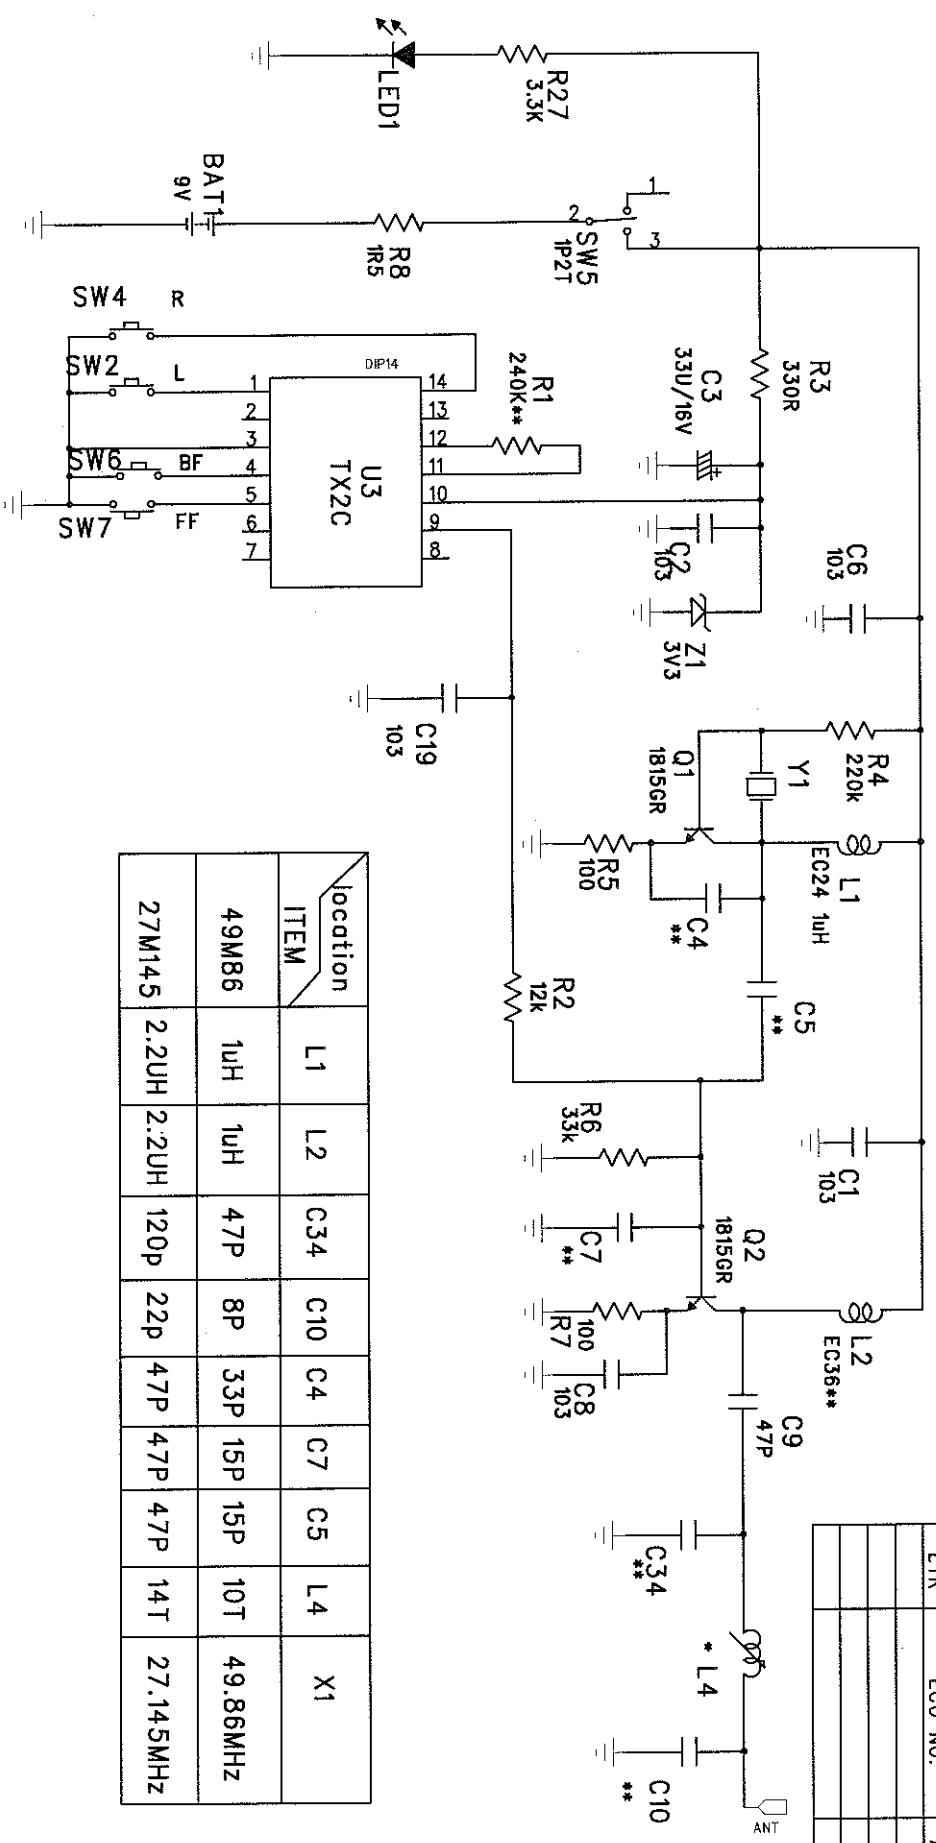

REVISION RECORD		
LTR	ECO NO:	APPROVED/DATE:

location	ITEM	L1	L2	C34	C10	C4	C7	C5	L4	X1
49M86	1uH	1uH	47P	8P	33P	15P	15P	10T	49.86MHZ	
27M145	2.2UH	2.2UH	120P	22P	47P	47P	47P	14T	27.145MHZ	

COMPANY: TOPCO

TITLE: JADA RADIO CONTROL CAR 27MHZ & 49MHZ

DRAWN: HuangYongRong 1/02-2005

CHECKED: LiuXiaoping 1/02-2005

QUALITY CONTROL: DATED:

RELEASED: DATED:

CODE: SIZE: DRAWING NO: REV:

SCALE: SHEET: 2 OF 4