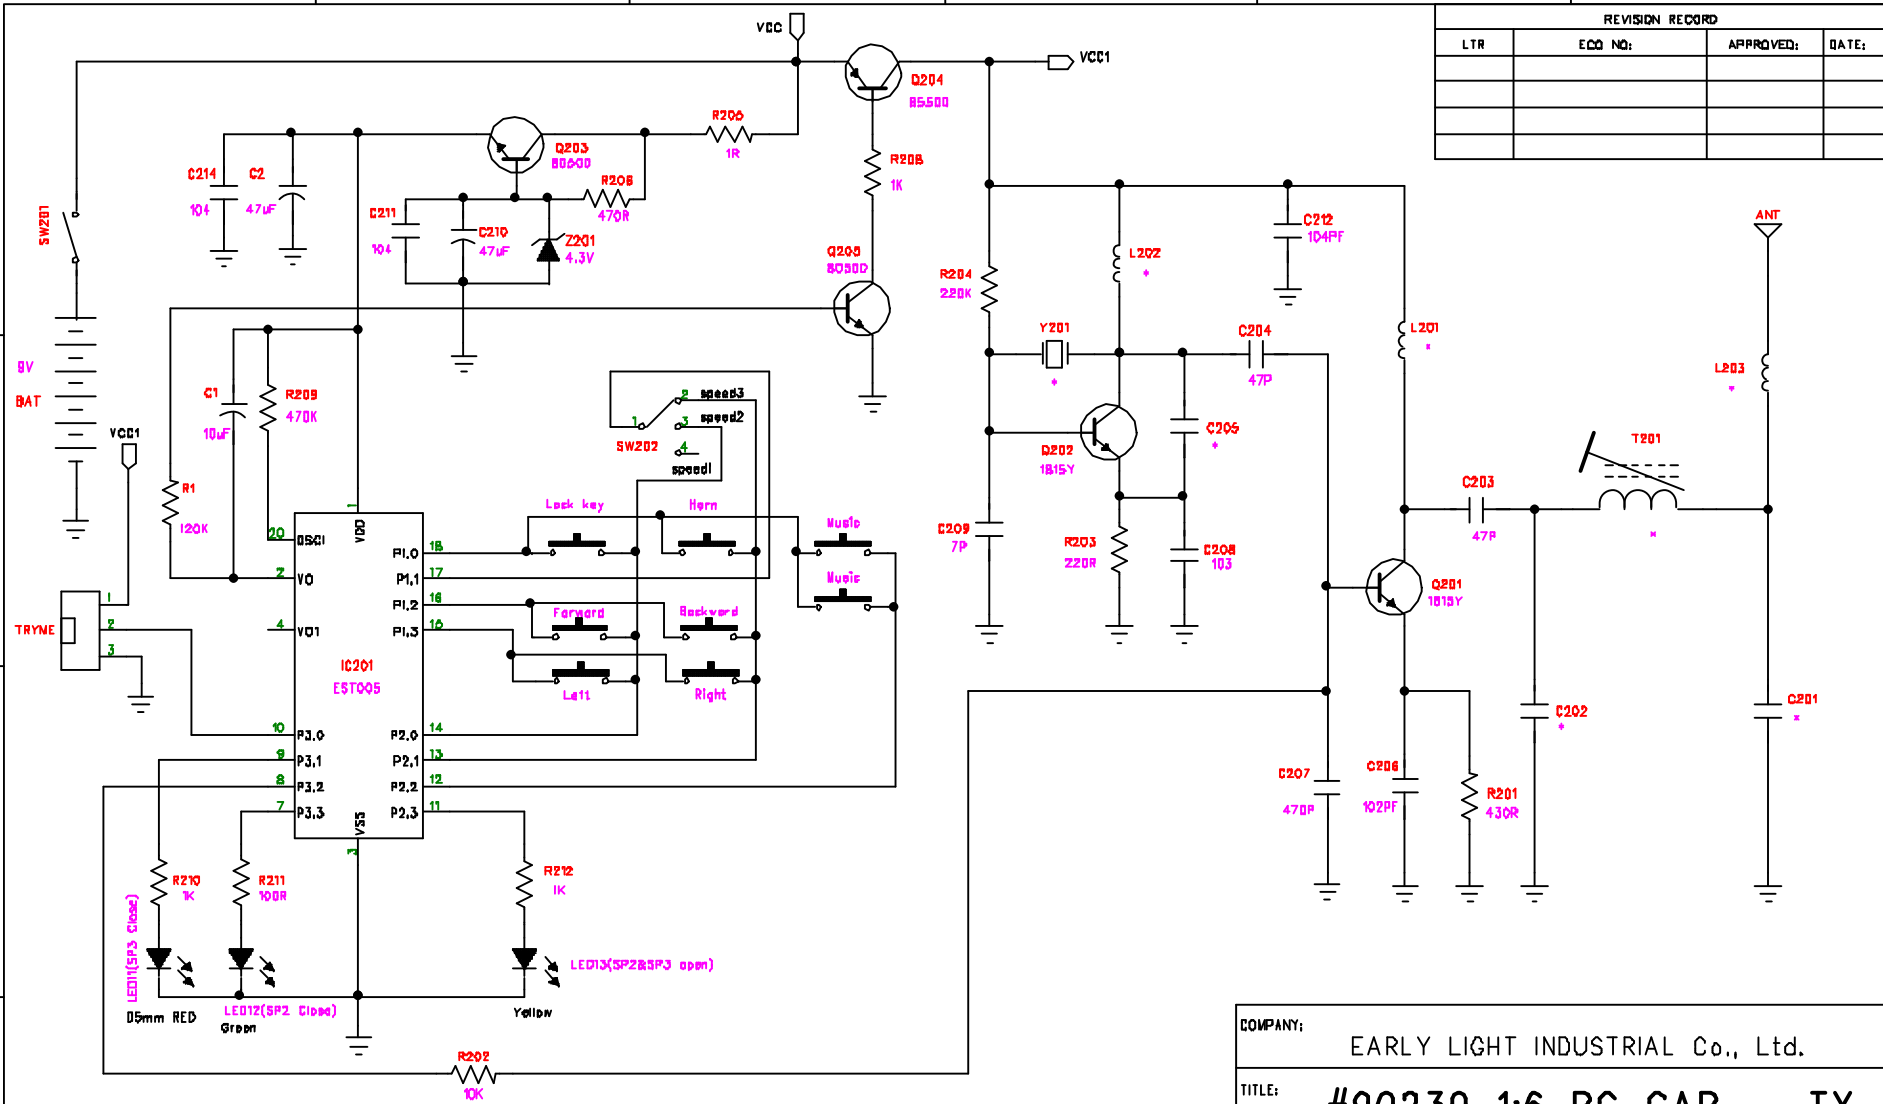

REVISION RECORD			
LTR	ECO NO:	APPROVED:	DATE:

Frequency	C201	C202	C205	L201	L202	L203	Y201	T201
27M(USA)	30PF	82PF	100PF	2.2uH	1.5uH	5.6uH	27.145MHZ	BH07-B7307D
49M(USA)	27PF	68PF	22PF	1uH	1uH	2.2uH	49.860MHZ	BH07-B7338D

DRAWN By : QS Lee	DATED: 10-May-05
Checked By: JB Wong	DATED: 10-May-05
Approved By:	DATED:
RELEASED:	DATED:

COMPANY: EARLY LIGHT INDUSTRIAL Co., Ltd.

TITLE: #90230 1:6 RC CAR---TX
27MHZ&49MHZ(FCC)

Model No : #90230	SIZE: A4	DRAWING NO:	REV: 00
-------------------	----------	-------------	---------

SCALE: SHEET: 0F 1