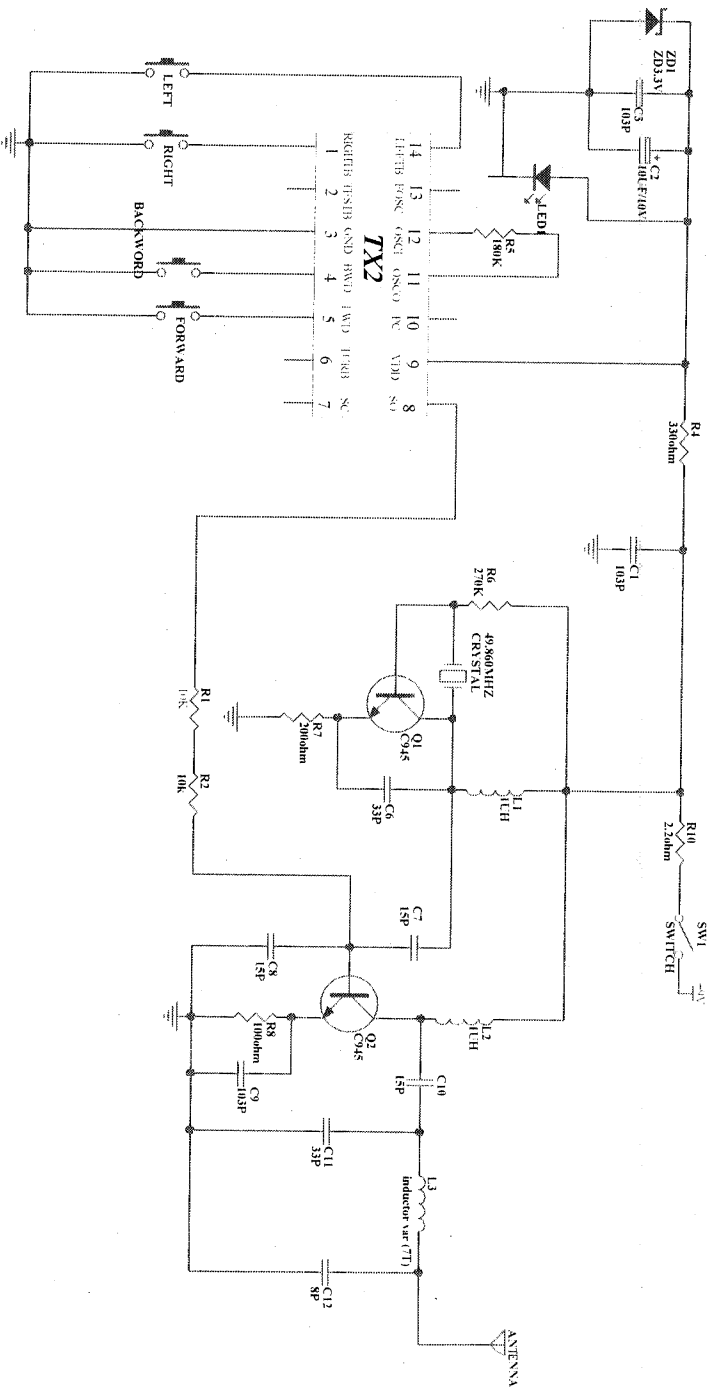

Jada Toys R/C CAR TRANSMITTER CIRCUIT DIAGRAM (49.860MHZ)

TITLE		remote control transmitter circuit(49.860mhz)
DATE	18/10/2003	DESIGNED BY
FILE	D:\Kosikuan\Jada Toys R/C CAR TX2\TX2.cir	DRAWN BY
		REVISION
		1
		SHEET OF
		Ken Ouan