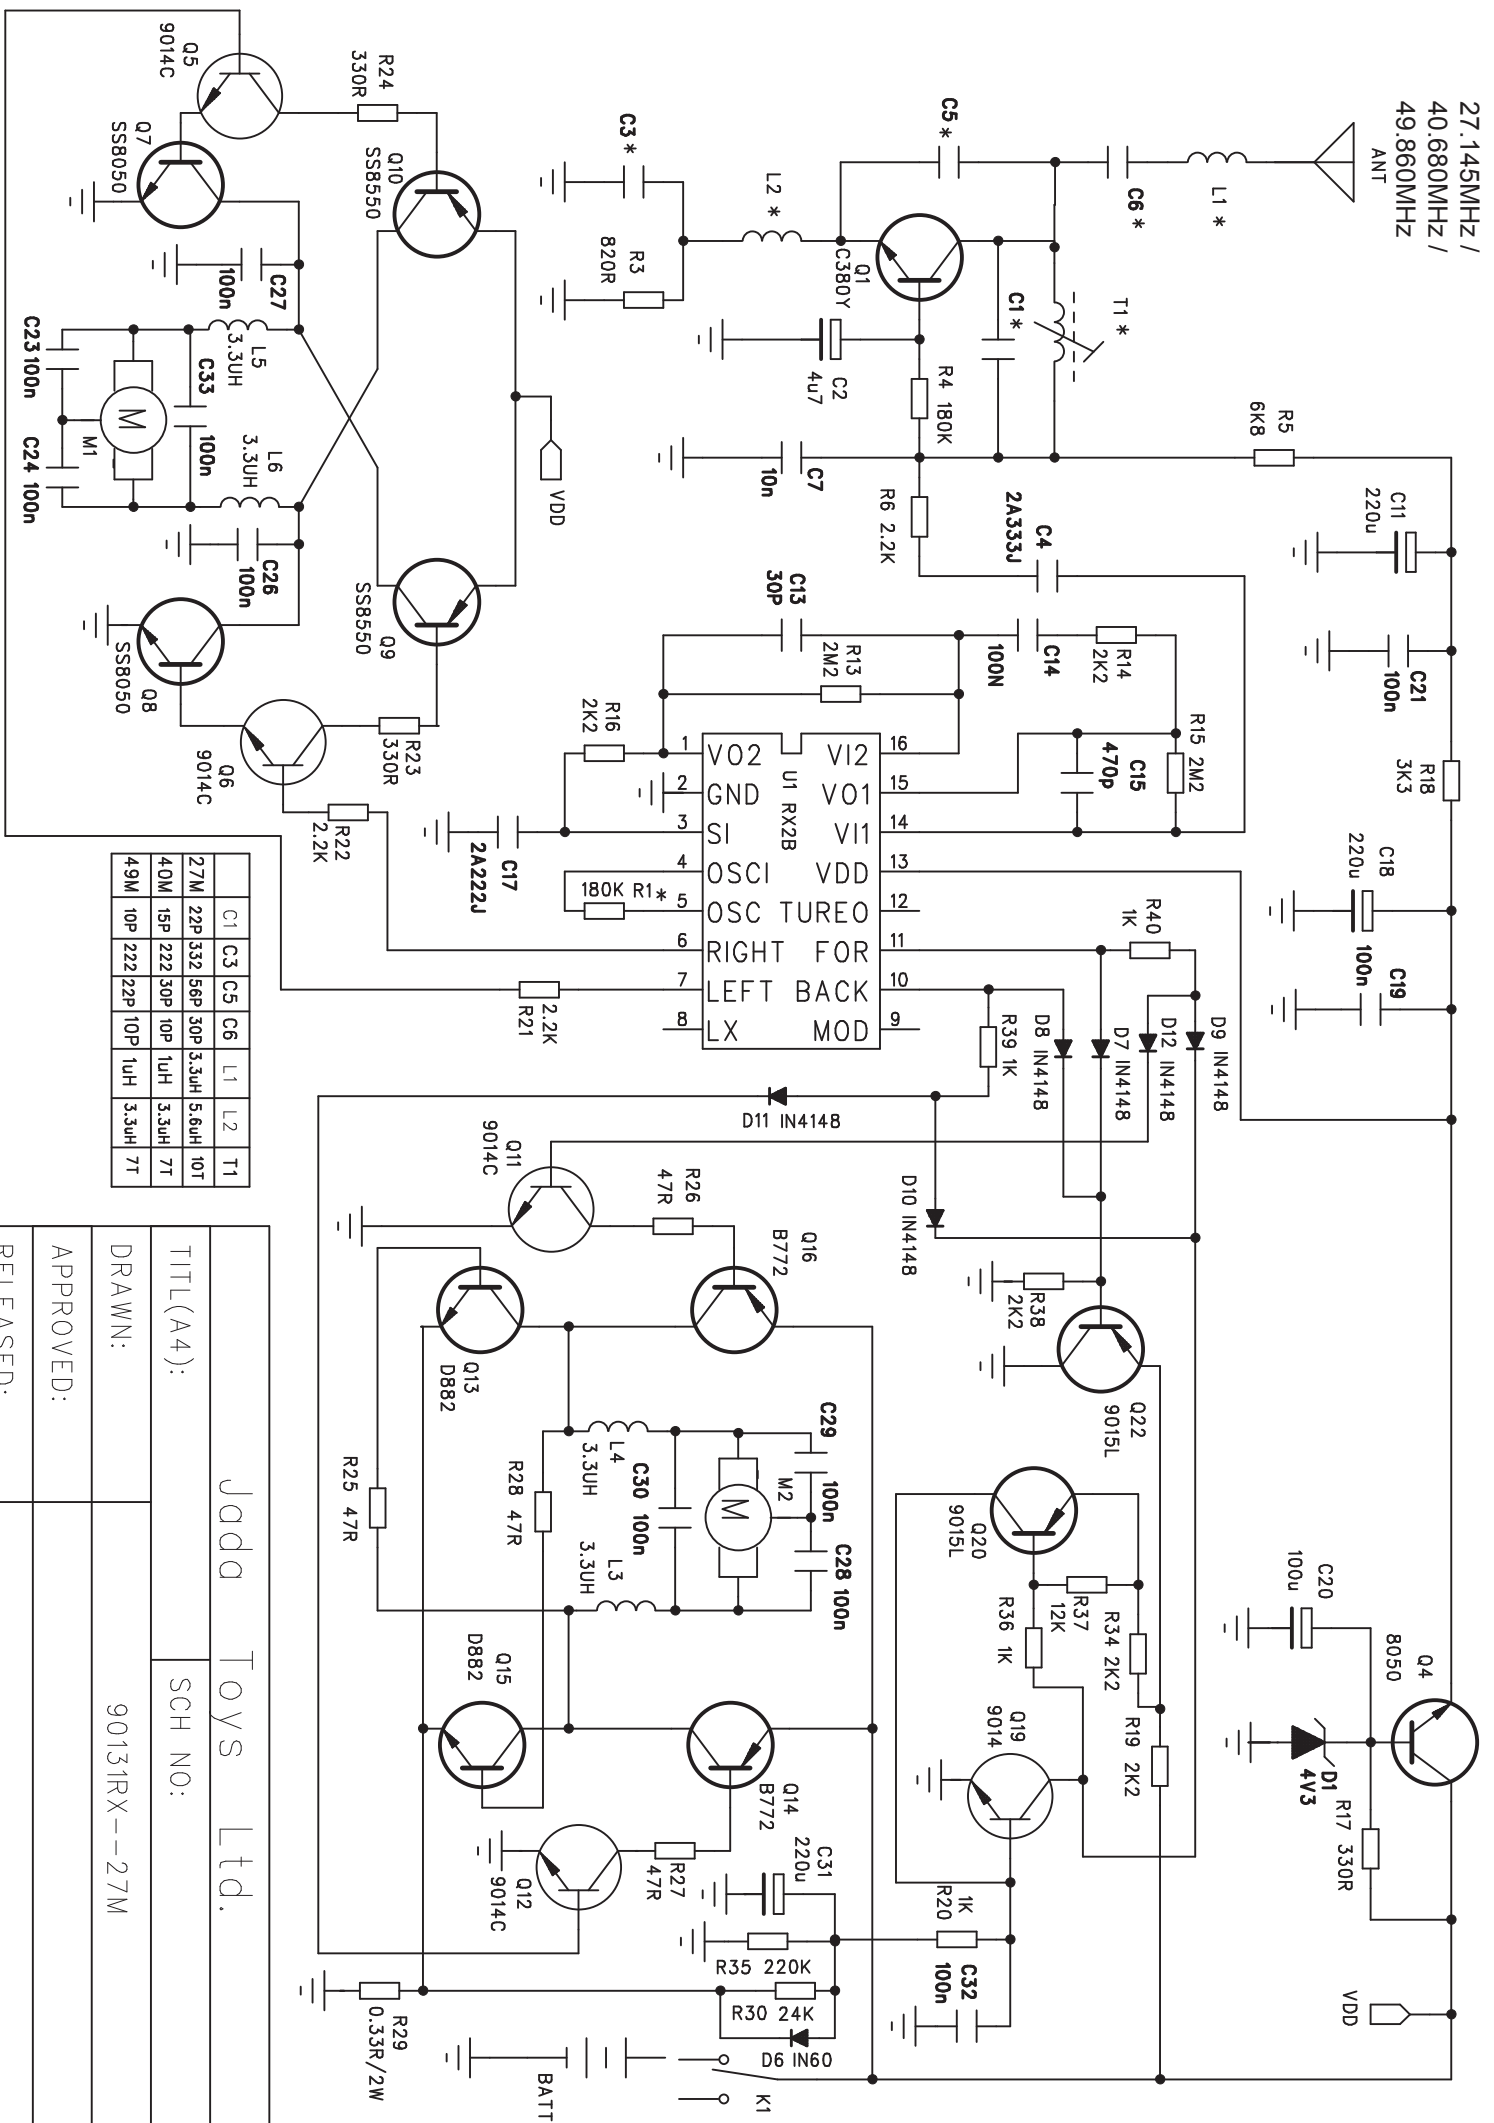

27.145MHz /
40.680MHz /
49.860MHz
ANT

C1	C3	C5	C6	L1	L2	T1
27M	22P	332	56P	30P	3.3uH	5.6uH
40M	15P	222	30P	10P	1uH	3.3uH
49M	10P	222	22P	10P	1uH	3.3uH

Jada Toys Ltd.

TITL(A4):

DRAWN:

APPROVED:

RELEASED:

SCH NO:

90131RX--27M