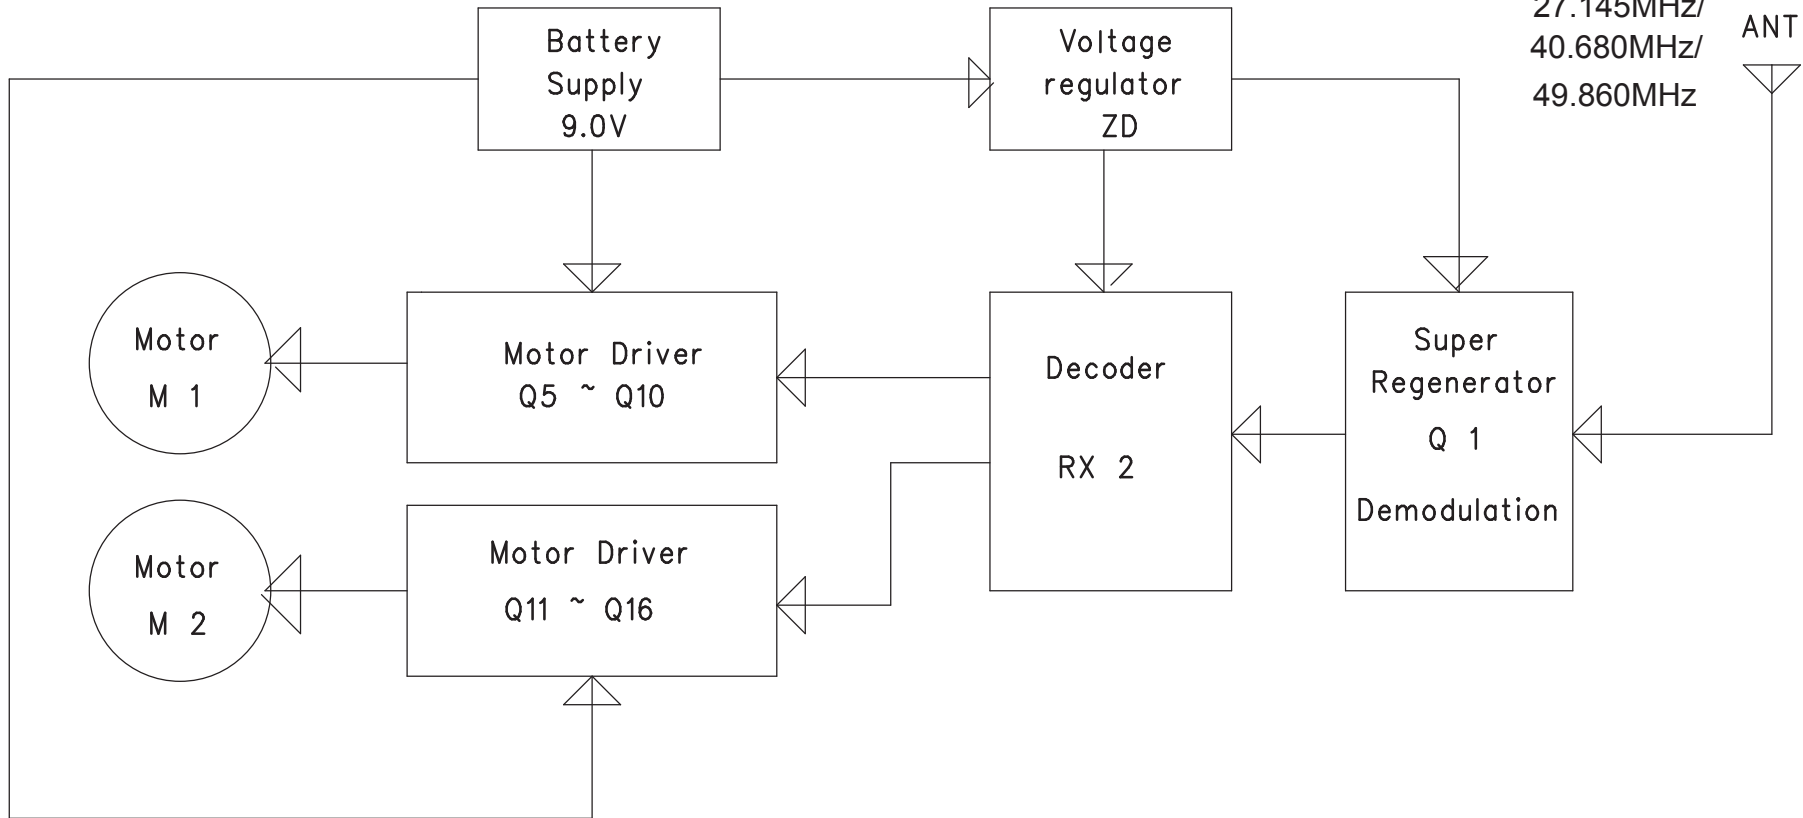

ANT

COMPANY: Jada Toys Co., Ltd.			
TITLE:			
CODE:	SIZE:	DRAWING NO: 90131-32RX-49M	REV: 1.0
SCALE:		SHEET: OF	

DRAWN:	DATED:
CHECKED:	DATED:
QUALITY CONTROL:	DATED:
RELEASED:	DATED:

D

D

C

C

B