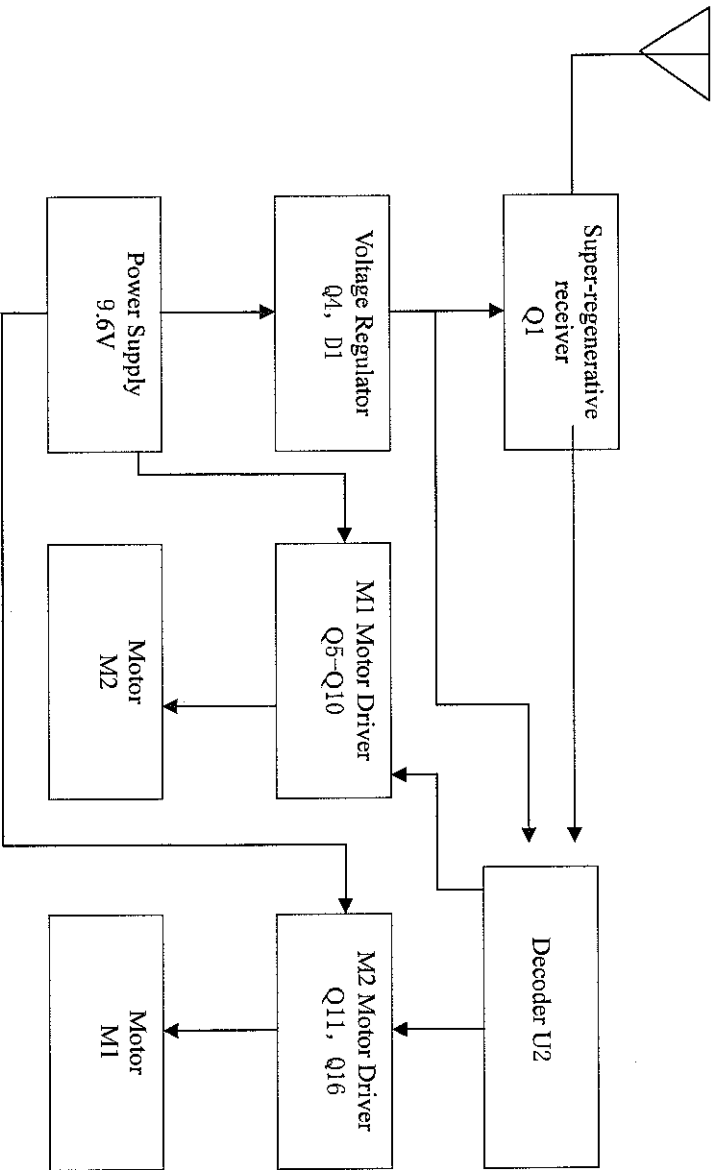

49.860 MHz
ANT

Block Diagram of RX
Model: 1: 16
Jada Toys Co., Ltd.