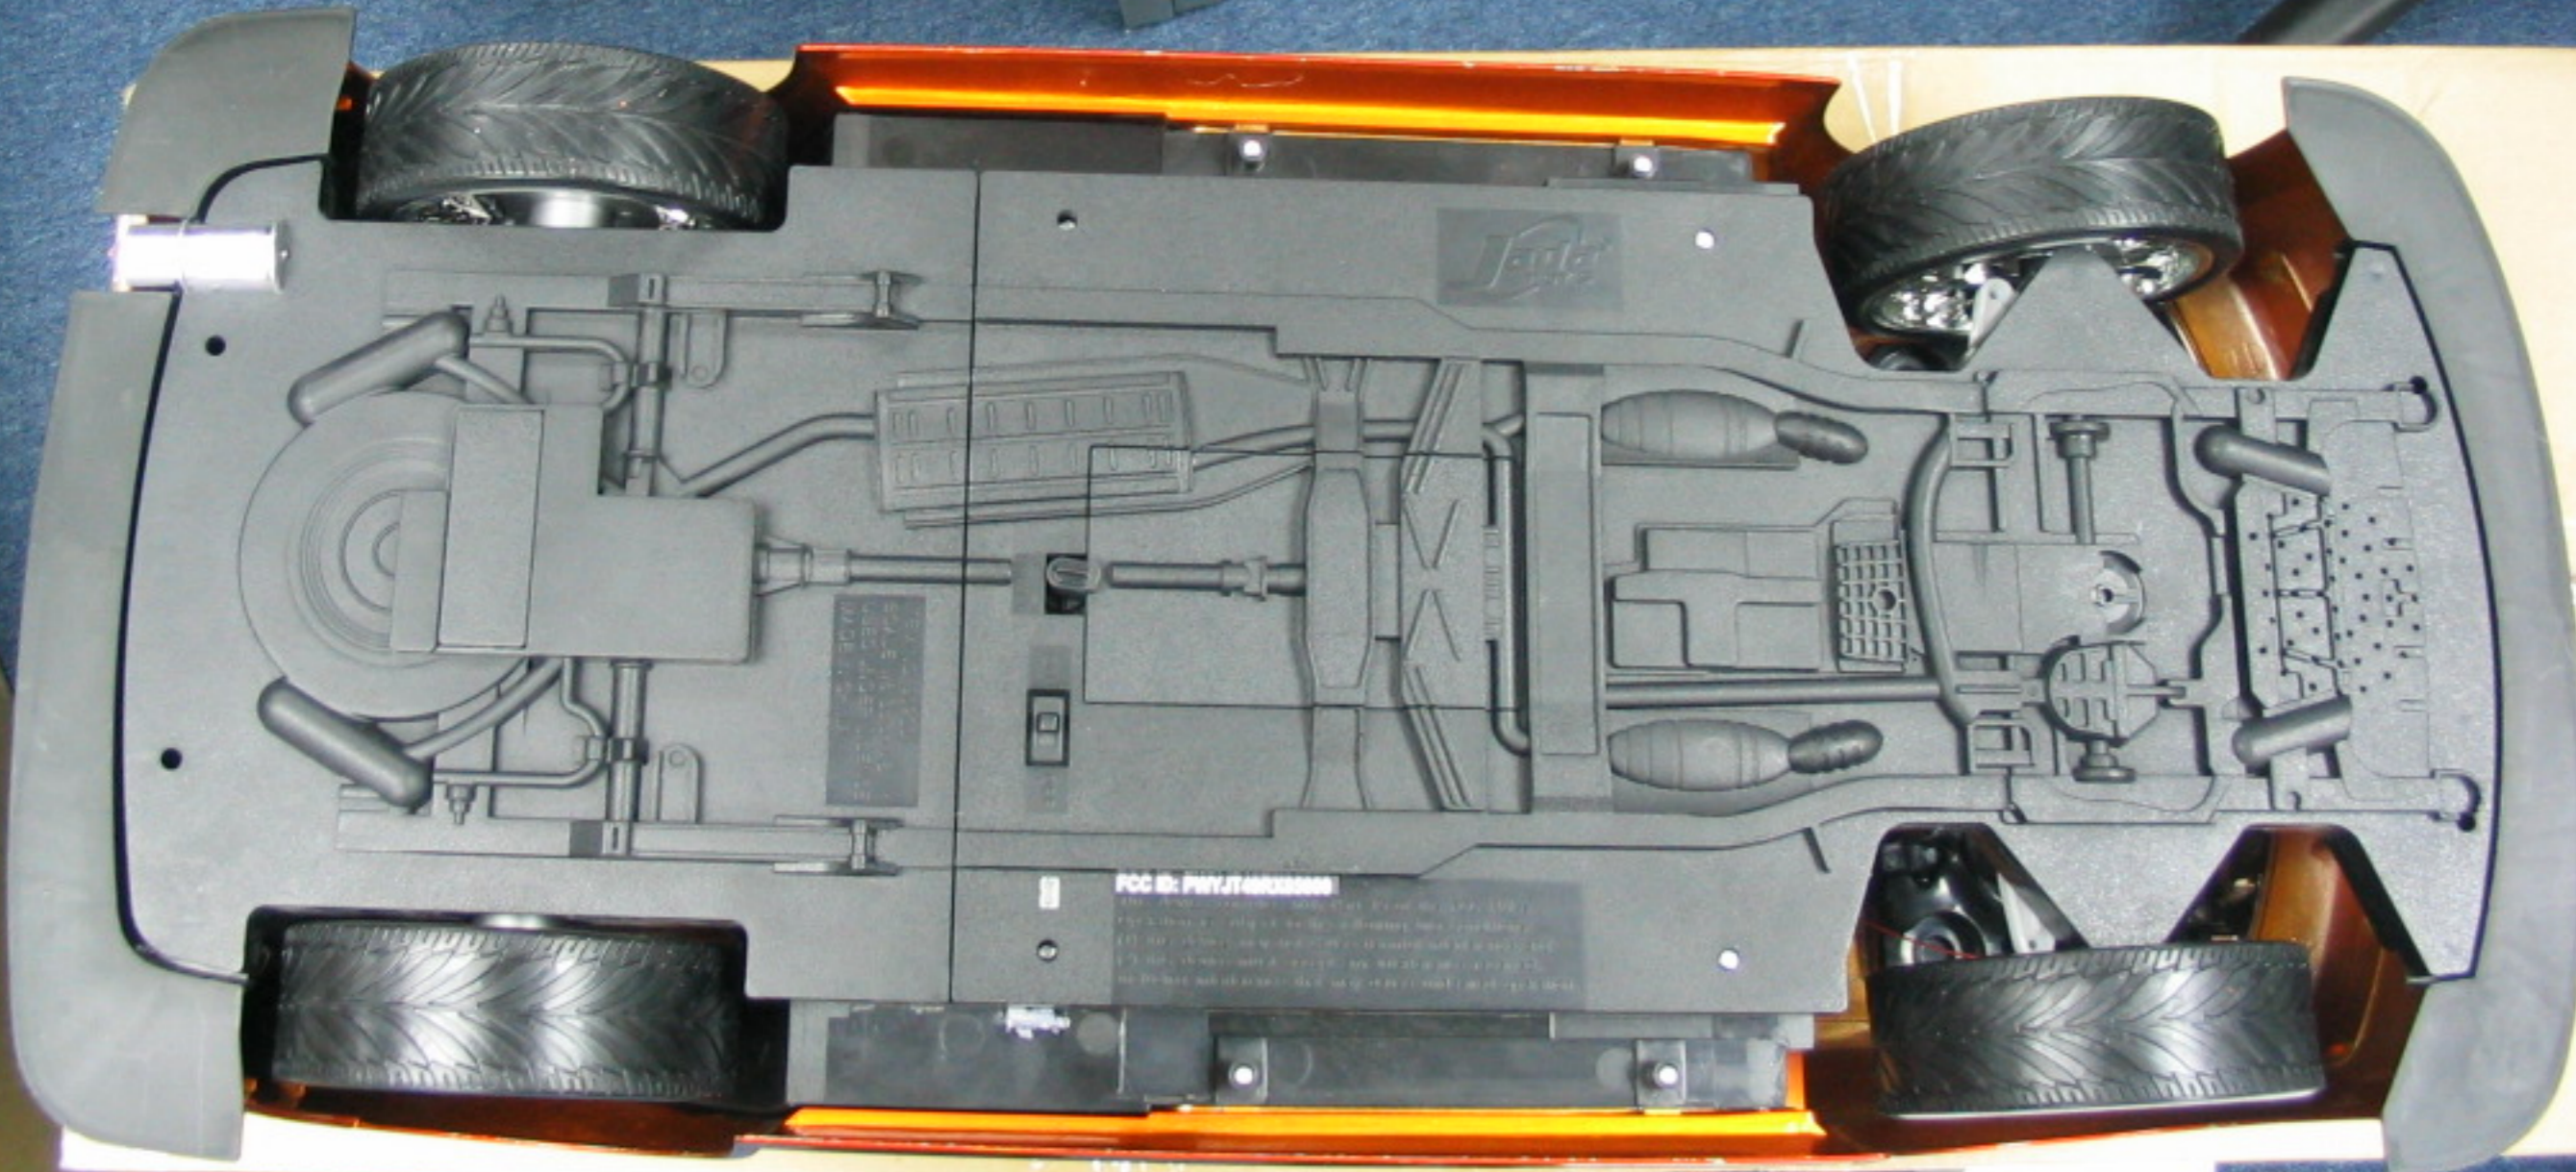

ITEM NO 90230
SCALE 1/8 Scale XB
USED UNDER LICENSE

ON

OFF

FCC ID : PWYJT49RX85008

This device complies with Part 15 of the FCC Rules.
Operation is subject to the following two conditions:
(1) this device may not cause harmful interference, and
(2) this device must accept any interference received,
including interference that may cause undesired operation.

LEGO

FCC ID: P117JT48032888

Model: P117JT48032888
Date: 11/11/2011
Manufacturer: LEGO Technic
FCC Part 15B Compliance: This device complies with Part 15B of the FCC Rules. Operation is subject to the following conditions: (1) This device must not cause harmful interference, and (2) this device must accept any interference that may be received, including interference that may cause undesired operation.