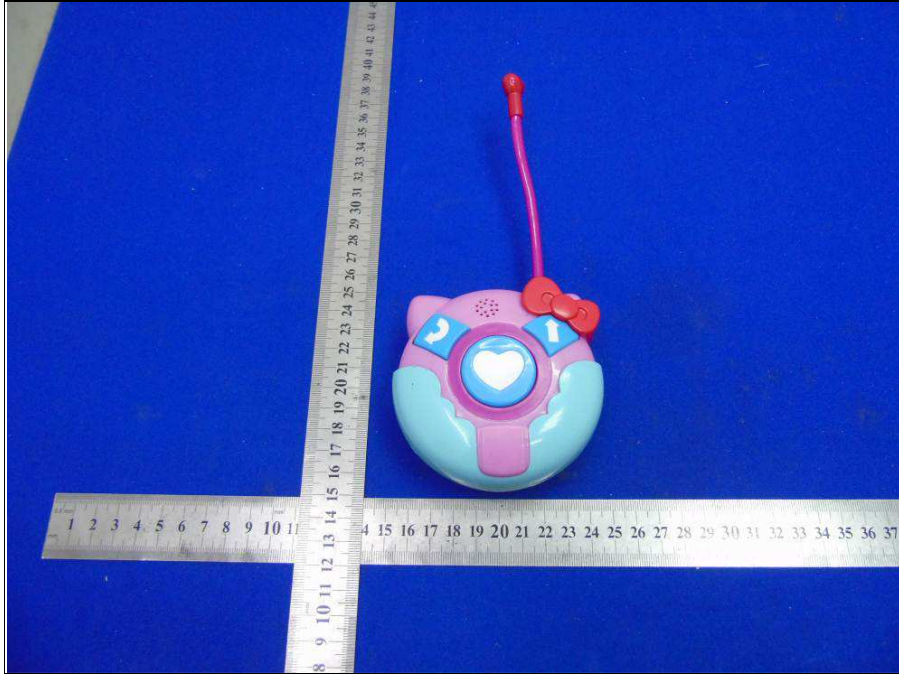

**BUREAU
VERITAS**

Reference No.: 180420N036

PHOTOGRAPHS OF THE EUT

**BUREAU
VERITAS**

Reference No.: 180420N036

**BUREAU
VERITAS**

Reference No.: 180420N036