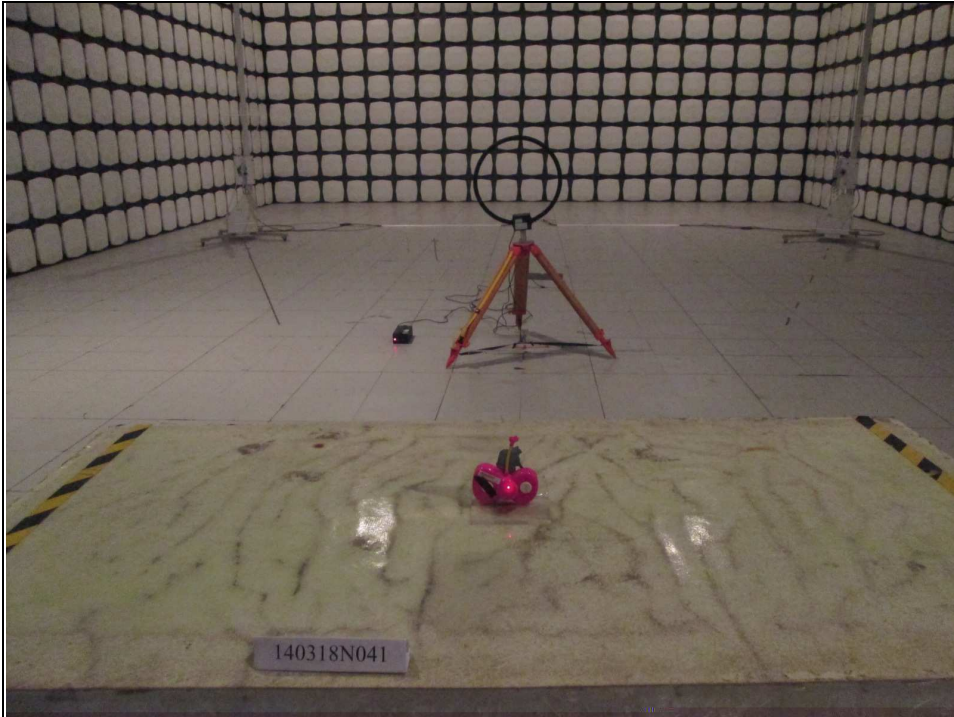

**BUREAU
VERITAS**

Test Report No.: RF140318N041

SET-UP FOR RADIATED EMISSION TEST

Frequency Range < Below 30MHz >

Frequency Range < 30MHz~1GHz >