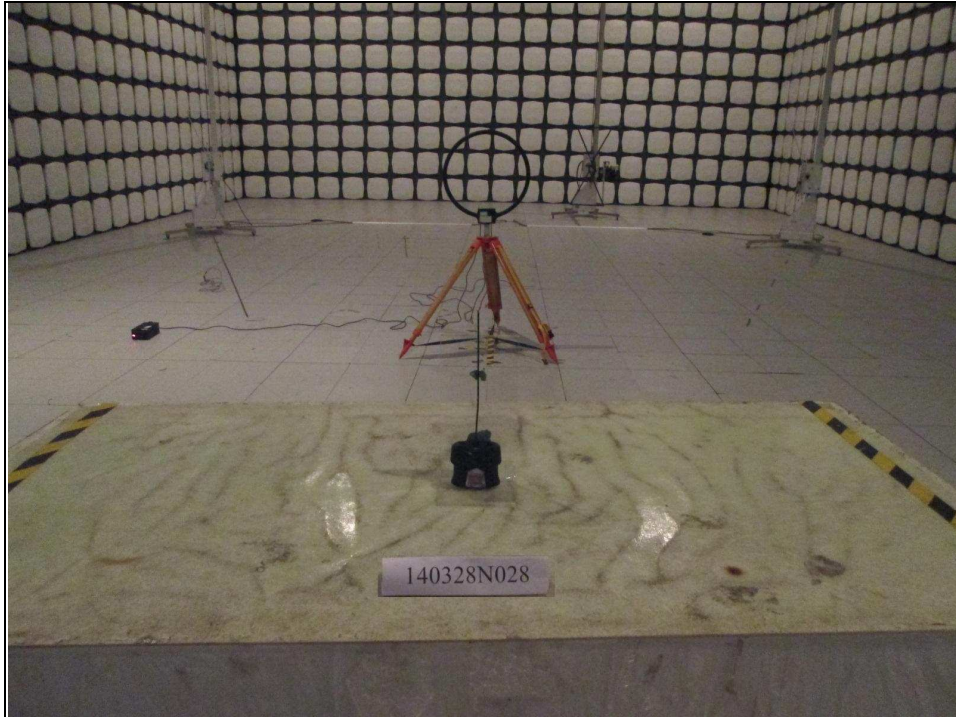

**BUREAU  
VERITAS**

Test Report No.: RF140328N028

## SET-UP FOR RADIATED EMISSION TEST

Frequency Range < Below 30MHz >

Frequency Range < 30MHz~1GHz >