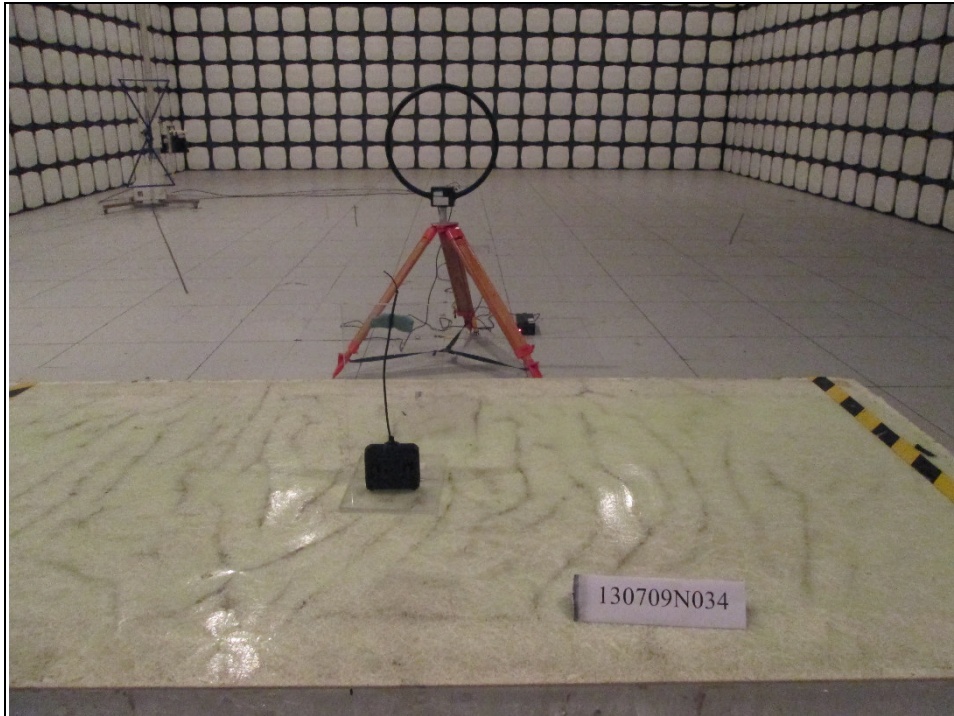

**BUREAU
VERITAS**

Test Report No.: RF130709N034

SET-UP FOR RADIATED EMISSION TEST

<Frequency Range - Below 30MHz>

<Frequency Range 30MHz~1GHz>