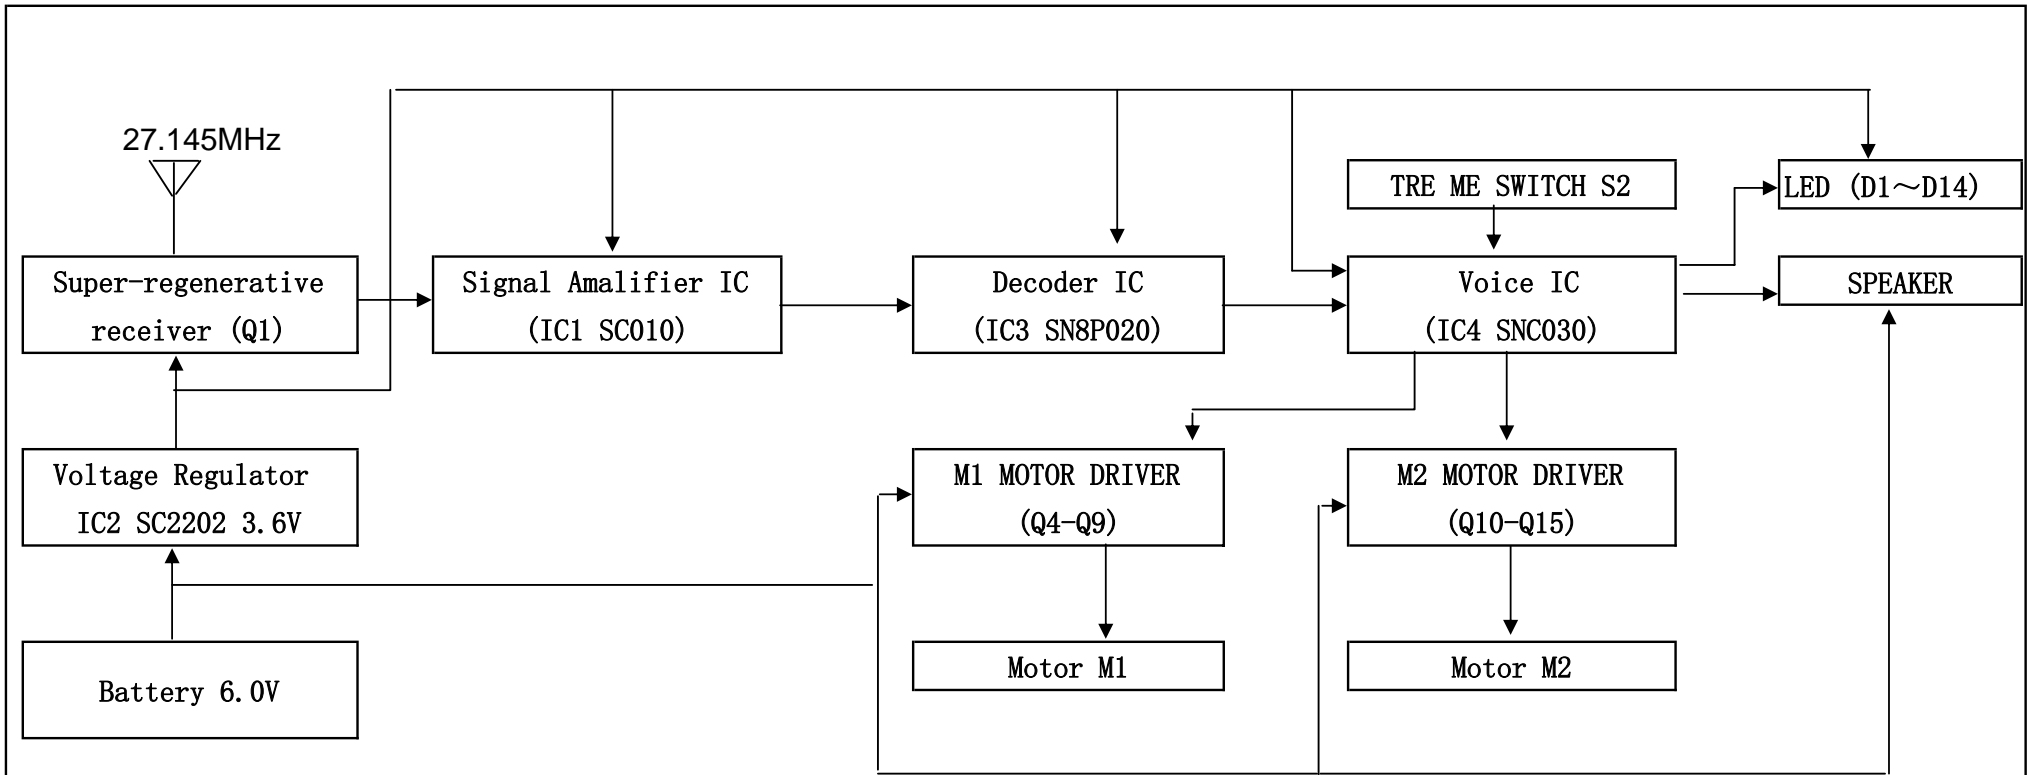

BLOCK DIAGRAM OF TX
PROJECT NAME: 1/16 HEAT RC
JADA TOYS CO., LTD.
2010/04/09

Block Diagram of RX

Project Name:1/16 HEAT RC

Jada toys co.,ltd.

2010-4-9