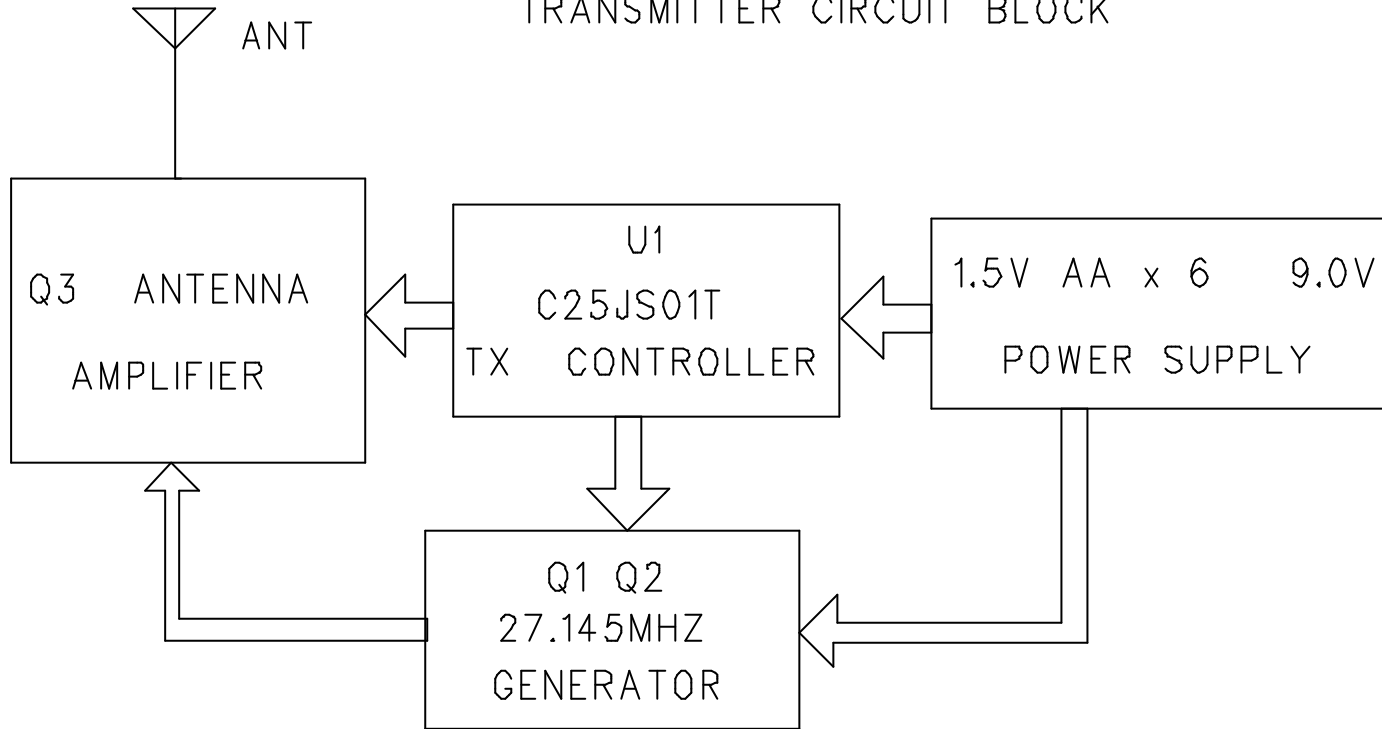

6

5

4

3

2

1

REVISION RECORD			
LTR	ECO NO:	APPROVED:	DATE:

TRANSMITTER CIRCUIT BLOCK

COMPANY: TOPCO			
TITLE: JADA RADIO CONTROL CAR 27MHZ			
CODE:	SIZE: A4	DRAWING NO: TX	REV: 0
SCALE: 1:1		SHEET: 3 OF 4	

DRAWN: CDSHENG	DATED: 8/11-2005
CHECKED: LiuXiaoPing	DATED: 8/11-2005
QUALITY CONTROL:	DATED:
RELEASED:	DATED: